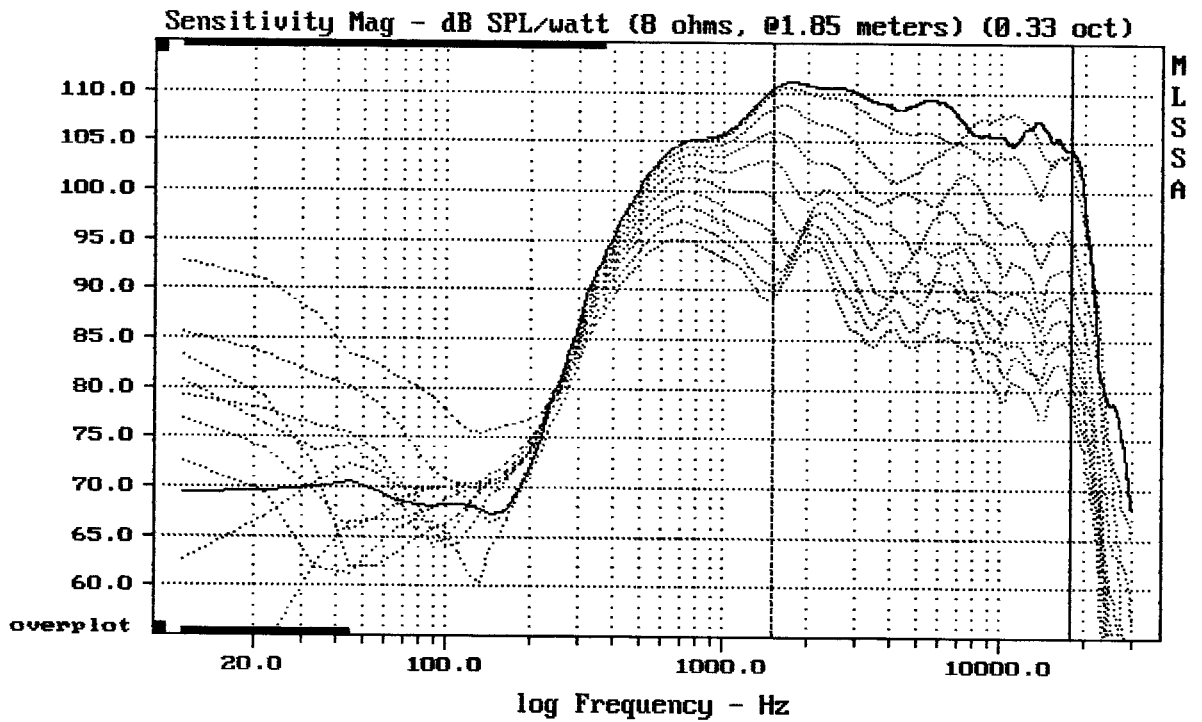

Level (1498:18000 Hz) = 108.99 dB SPL/watt (8 ohms, @1.85 meters)

ME75+DE750

MLSSA: Frequency Domain

-64.27 dB, 1687 Hz (38), 1.430 msec (14)

Overlay Compare: dev= +8.9/-7.9, std= 5.4, avg= -23

ME75+DE750

MLSSA: Frequency Domain

Overlay Compare: dev= +8.2/-5.3, std= 2.5, avg= -25

ME75+DE750