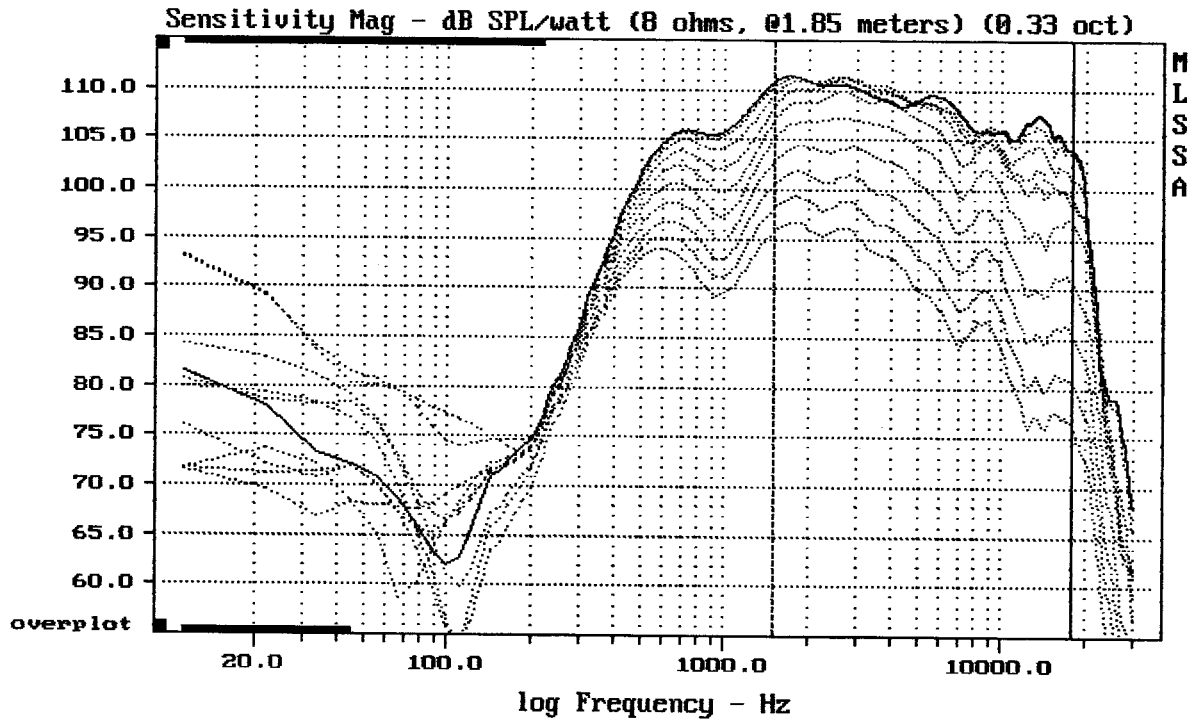

Level (1498:18000 Hz) = 108.99 dB SPL/watt (8 ohms, @1.85 meters)

ME75+DE750

MLSSA: Frequency Domain

-64.27 dB, 1687 Hz (38), 1.430 msec (14)

Overlay Compare: dev= +8.9/-7.9, std= 5.4, avg= -23

ME75+DE750

MLSSA: Frequency Domain

Overlay Compare: dev= +8.2/-5.3, std= 2.5, avg= -25

ME75+DE750