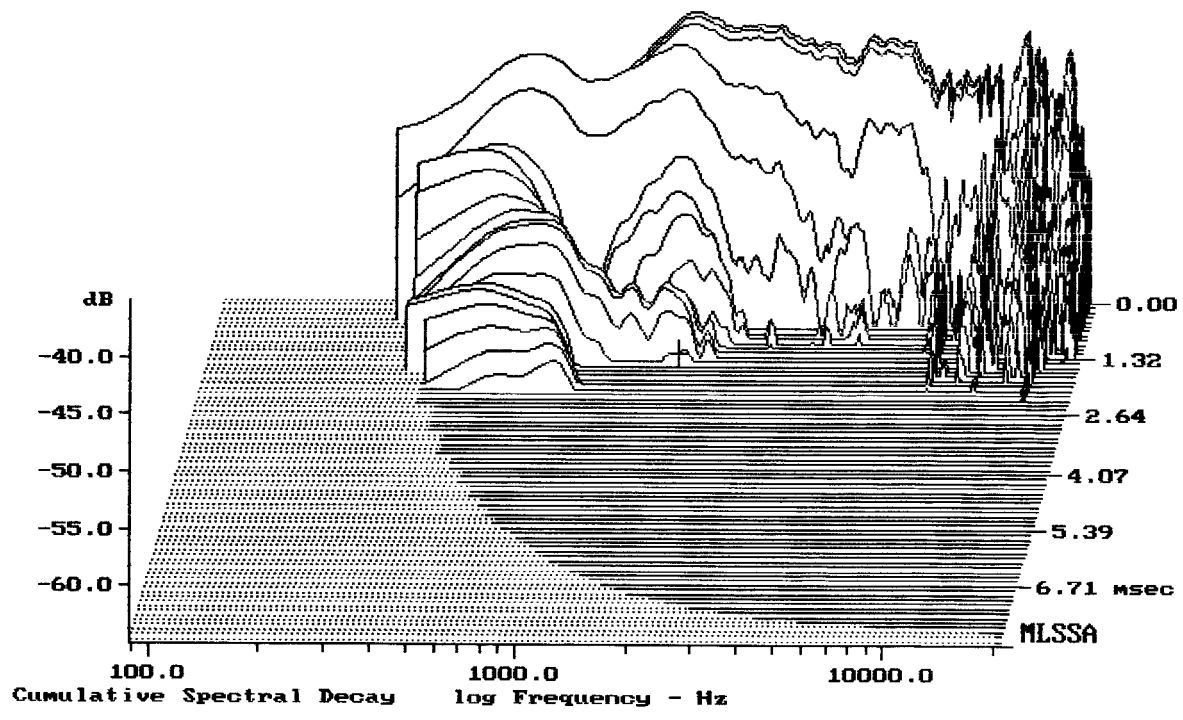

Level (1498:18000 Hz) = 108.99 dB SPL/watt (8 ohms, @1.85 meters)

ME75+DE750

MLSSA: Frequency Domain

-64.27 dB, 1687 Hz (38), 1.430 msec (14)

Overlay Compare: dev= +8.9/-7.9, std= 5.4, avg= -23

ME75+DE750

MLSSA: Frequency Domain

Overlay Compare: dev= +8.2/-5.3, std= 2.5, avg= -25

ME75+DE750