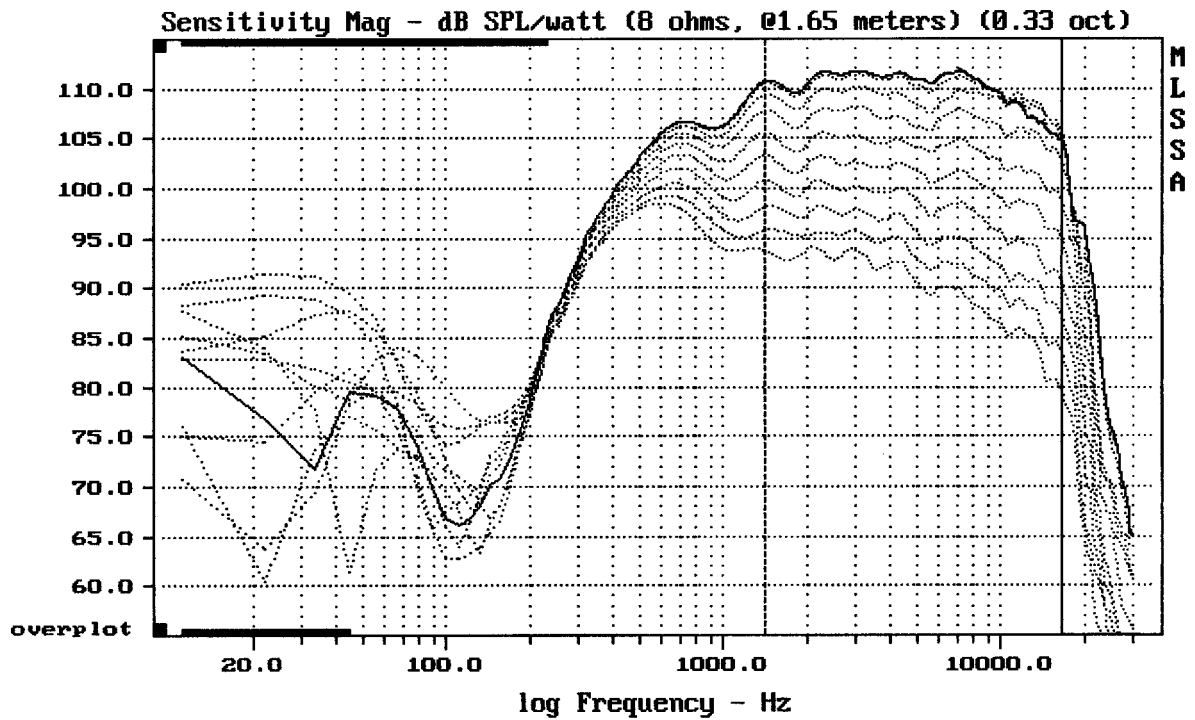

Level (1409:16502 Hz) = 110.61 dB SPL/watt (8 ohms, @1.65 meters)

MEGATON C6540 + DE750

MLSSA: Frequency Domain

-62.62 dB, 2397 Hz (54), 1.650 msec (16)

---

Overlay Compare: dev= +5.5/-3.5, std= 2.2, avg= -22

---

MEGATON C6540 + DE750

MLSSA: Frequency Domain

---

Overlay Compare: dev= +8/-4.1, std= 2.9, avg= -25

---

MEGATON C6540 + DE750