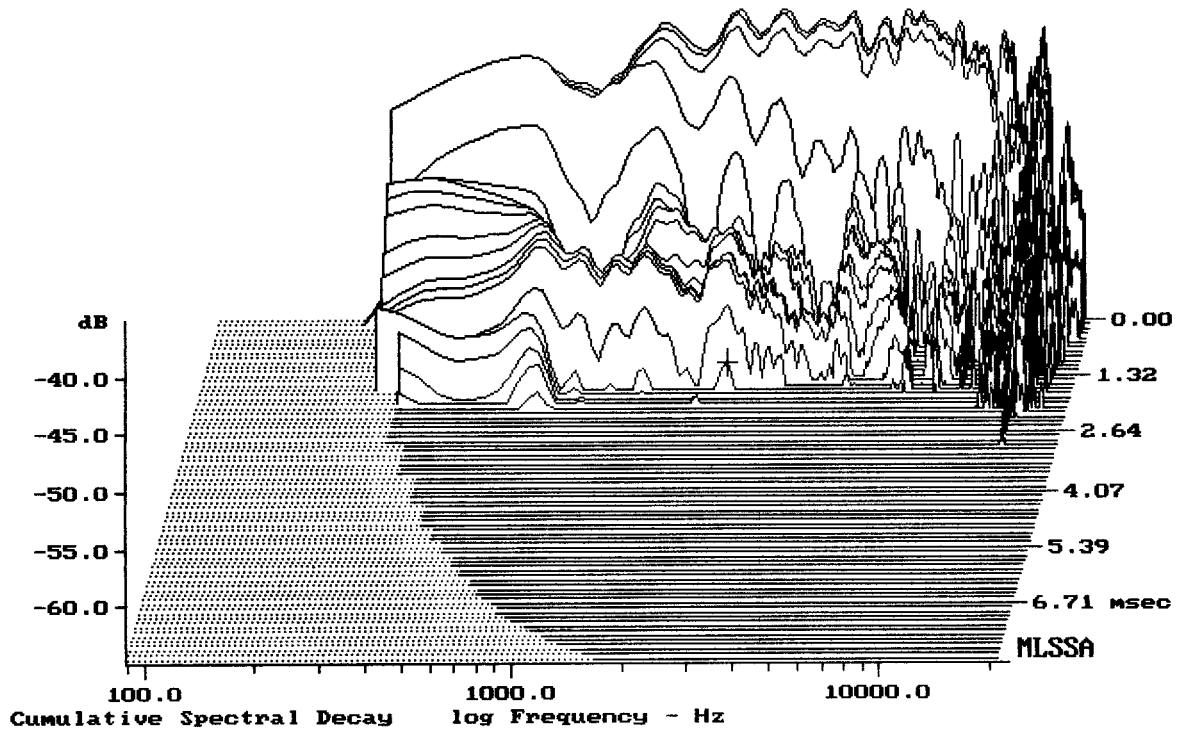

Level (1409:16502 Hz) = 110.61 dB SPL/watt (8 ohms, @1.65 meters)

MEGATON C6540 + DE750

MLSSA: Frequency Domain

-62.62 dB, 2397 Hz (54), 1.650 msec (16)

---

Overlay Compare: dev= +5.5/-3.5, std= 2.2, avg= -22

---

MEGATON C6540 + DE750

MLSSA: Frequency Domain

---

Overlay Compare: dev= +8/-4.1, std= 2.9, avg= -25

---

MEGATON C6540 + DE750