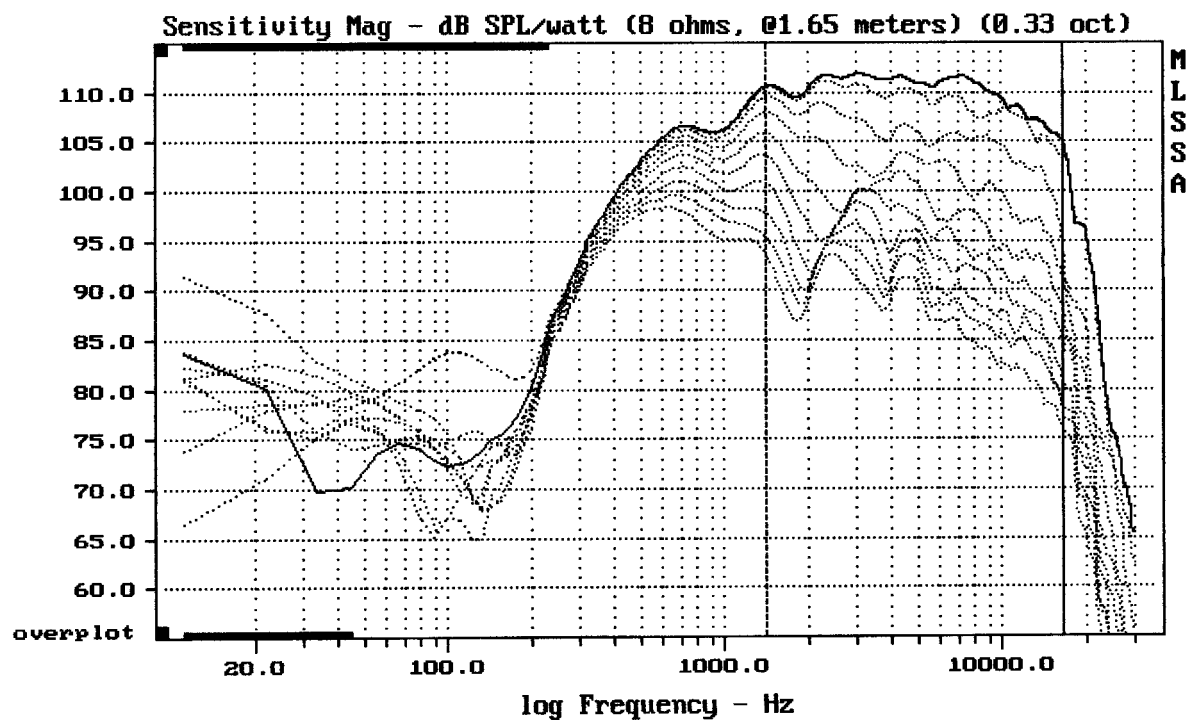

Level (1409:16502 Hz) = 110.61 dB SPL/watt (8 ohms, @1.65 meters)

MEGATON C6540 + DE750

MLSSA: Frequency Domain

-62.62 dB, 2397 Hz (54), 1.650 msec (16)

---

Overlay Compare: dev= +5.5/-3.5, std= 2.2, avg= -22

---

MEGATON C6540 + DE750

MLSSA: Frequency Domain

---

Overlay Compare: dev= +8/-4.1, std= 2.9, avg= -25

---

MEGATON C6540 + DE750