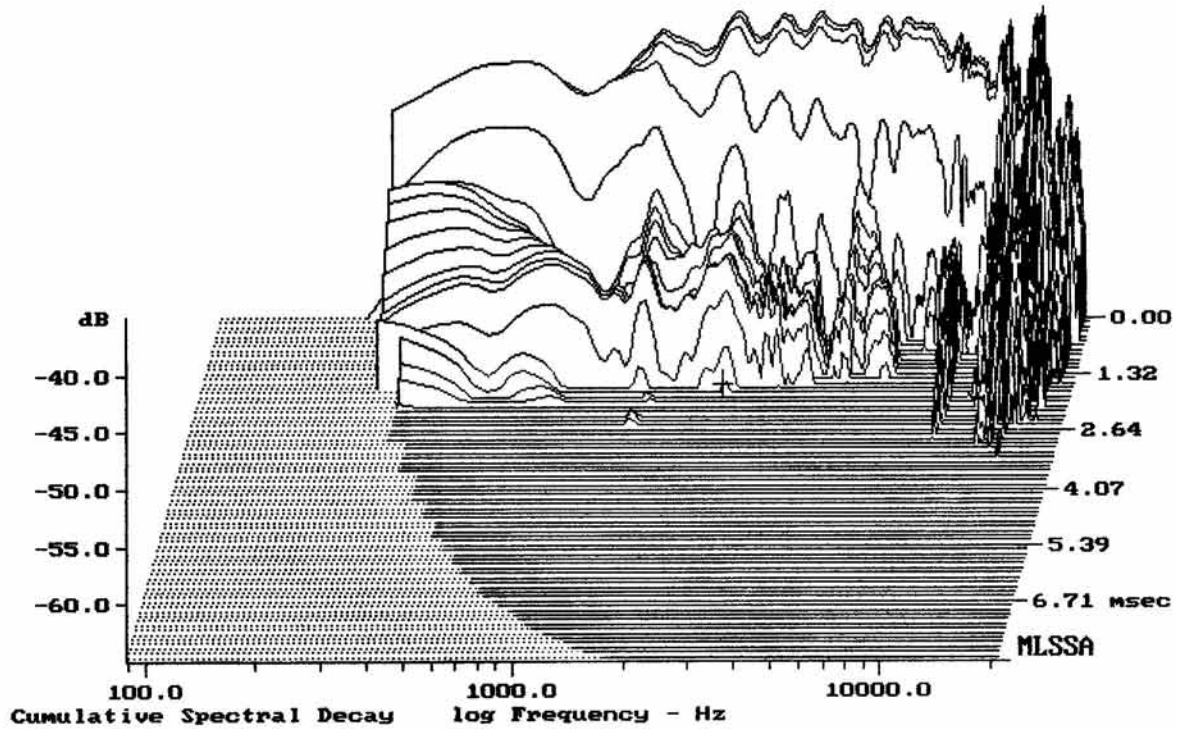

Level (1489:16502 Hz) = 110.60 dB SPL/watt (8 ohms, @1.70 meters)

MEGATON C6540L + DE750

MLSSA: Frequency Domain

-64.28 dB, 2353 Hz (53), 1.760 msec (17)

---

Overlay Compare: dev= +5.7/-2.6, std= 1.9, avg= -22

---

MEGATON C6540L + DE750

MLSSA: Frequency Domain

---

Overlay Compare: dev= +9.7/-3.4, std= 2.9, avg= -26

---

MEGATON C6540L + DE750