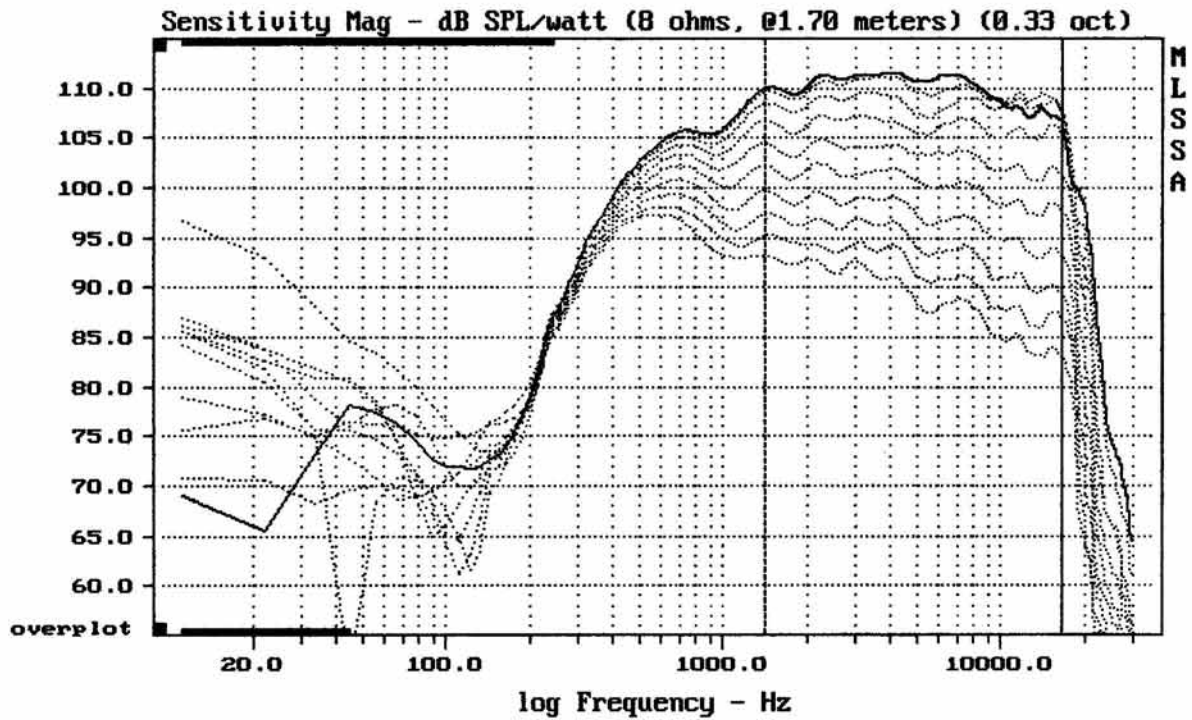

Level (1489:16502 Hz) = 110.60 dB SPL/watt (8 ohms, @1.70 meters)

MEGATON C6540L + DE750

MLSSA: Frequency Domain

-64.28 dB, 2353 Hz (53), 1.760 msec (17)

---

Overlay Compare: dev= +5.7/-2.6, std= 1.9, avg= -22

---

MEGATON C6540L + DE750

MLSSA: Frequency Domain

---

Overlay Compare: dev= +9.7/-3.4, std= 2.9, avg= -26

---

MEGATON C6540L + DE750