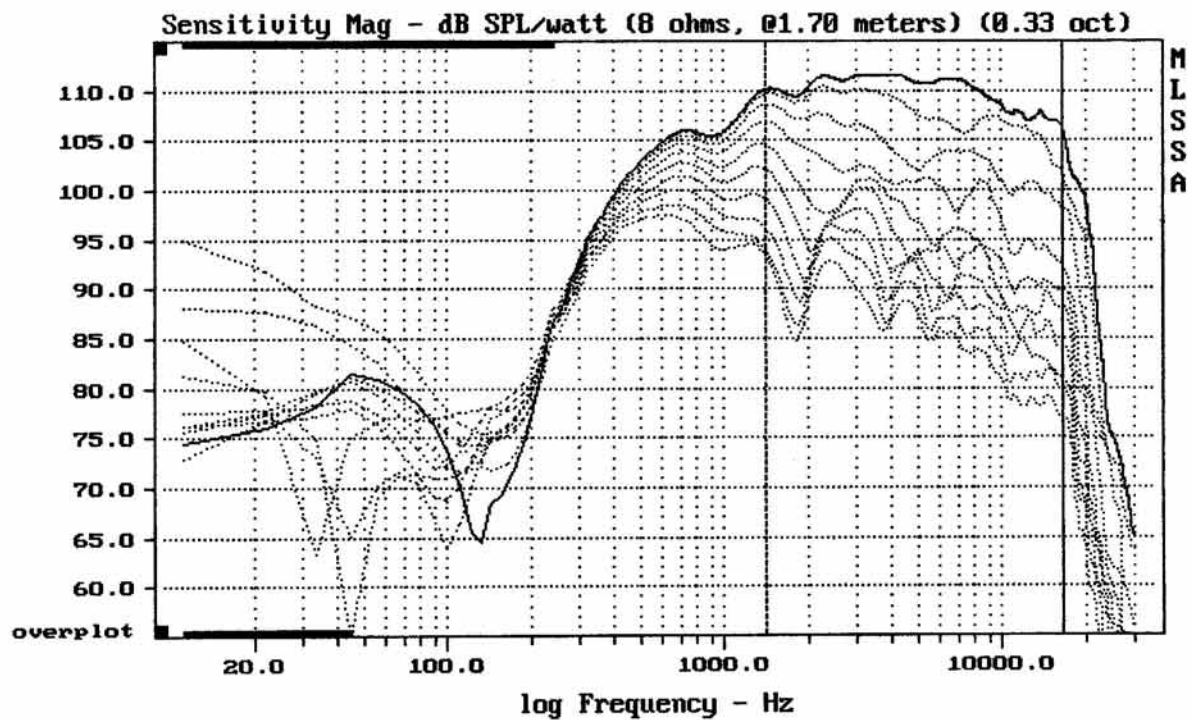

Level (1489:16502 Hz) = 110.60 dB SPL/watt (8 ohms, @1.70 meters)

MEGATON C6540L + DE750

MLSSA: Frequency Domain

-64.28 dB, 2353 Hz (53), 1.760 msec (17)

---

Overlay Compare: dev= +5.7/-2.6, std= 1.9, avg= -22

---

MEGATON C6540L + DE750

MLSSA: Frequency Domain

---

Overlay Compare: dev= +9.7/-3.4, std= 2.9, avg= -26

---

MEGATON C6540L + DE750