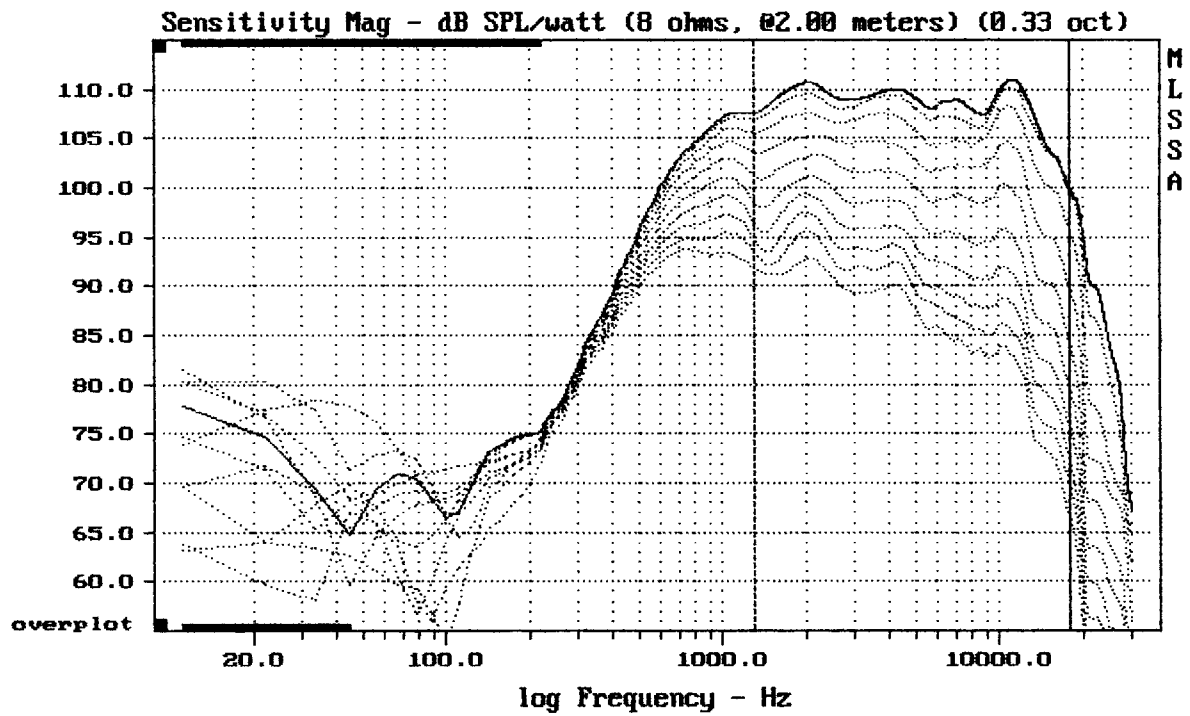

---

Level (1298:18000 Hz) = 108.94 dB SPL/watt (8 ohms, @2.00 meters)

---

Megaton A6560 + CD150

MLSSA: Frequency Domain

Overlay Compare: dev= +11/-10, std= 7, avg= -27

Megaton A6560 + CD150

MLSSA: Frequency Domain

Overlay Compare: dev= +10/-7.4, std= 4.9, avg= -26

Megaton A6560 + CD150