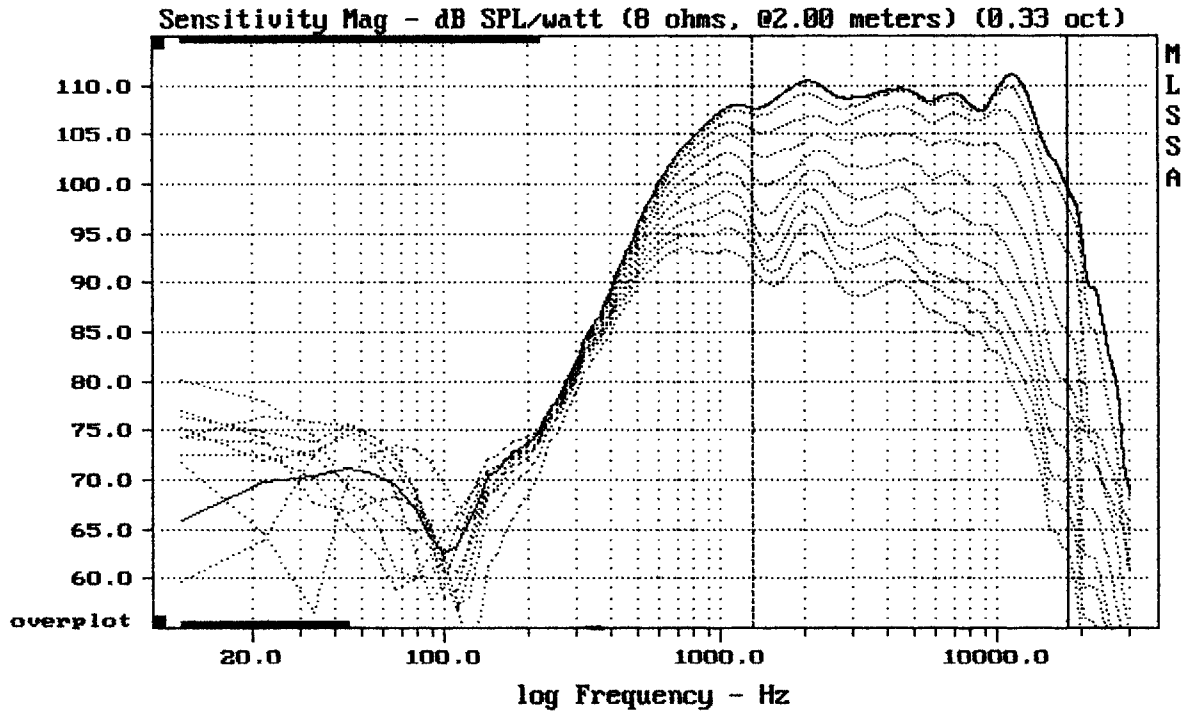

---

Level (1298:18000 Hz) = 108.94 dB SPL/watt (8 ohms, @2.00 meters)

---

Megaton A6560 + CD150

MLSSA: Frequency Domain

Overlay Compare: dev= +11/-10, std= 7, avg= -27

Megaton A6560 + CD150

MLSSA: Frequency Domain

Overlay Compare: dev= +10/-7.4, std= 4.9, avg= -26

Megaton A6560 + CD150