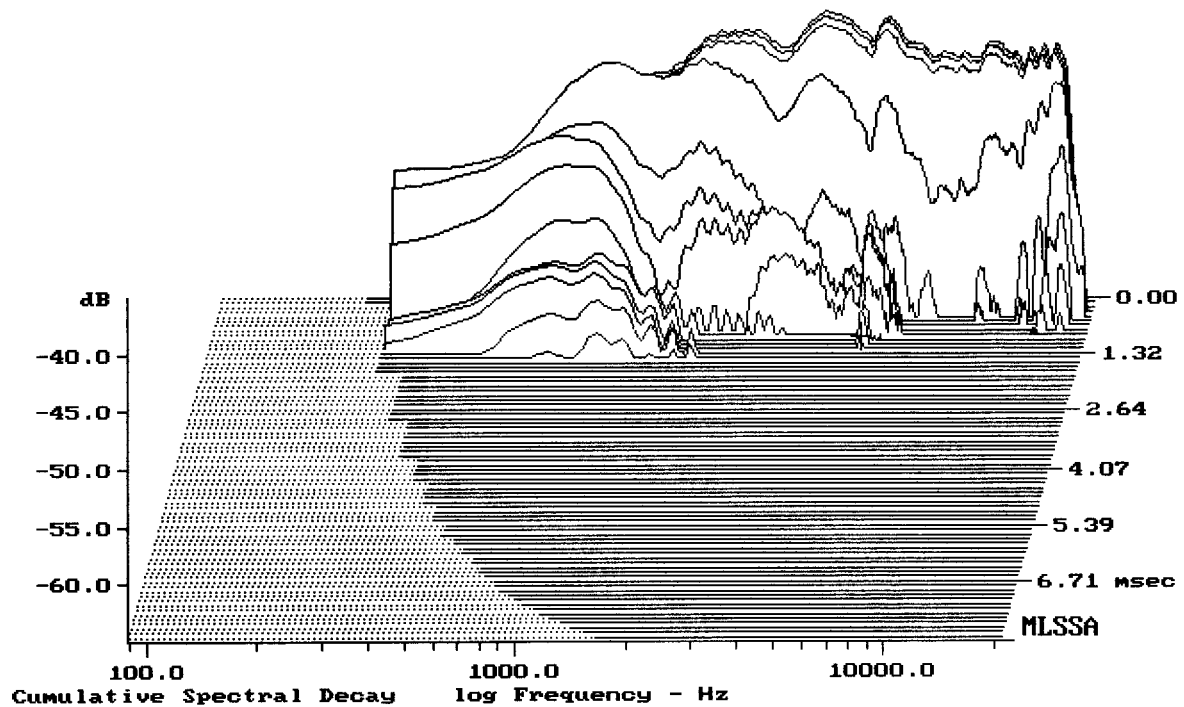

Level (1998:18000 Hz) = 107.98 dB SPL/watt (8 ohms, @1.60 meters)

FH305 + DE25

MLSSA: Frequency Domain

-63.99 dB, 5194 Hz (117), 1.210 msec (12)

---

Overlay Compare: dev= +7.4/-9.6, std= 5.5, avg= -22

---

FH305 + DE25

MLSSA: Frequency Domain

---

Overlay Compare: dev= +0/0, std= 0, avg= 0

---

FH305 + DE25