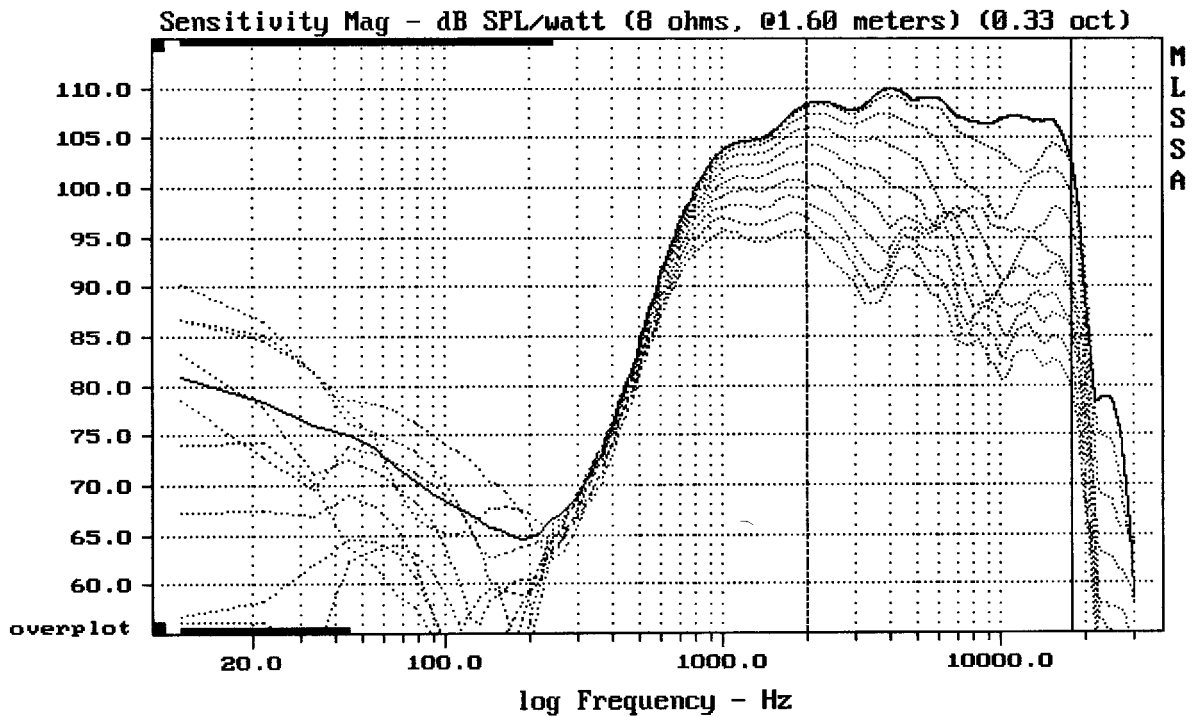

Level (1998:18000 Hz) = 107.98 dB SPL/watt (8 ohms, @1.60 meters)

FH305 + DE25

MLSSA: Frequency Domain

-63.99 dB, 5194 Hz (117), 1.210 msec (12)

---

Overlay Compare: dev= +7.4/-9.6, std= 5.5, avg= -22

---

FH305 + DE25

MLSSA: Frequency Domain

---

Overlay Compare: dev= +0/0, std= 0, avg= 0

---

FH305 + DE25