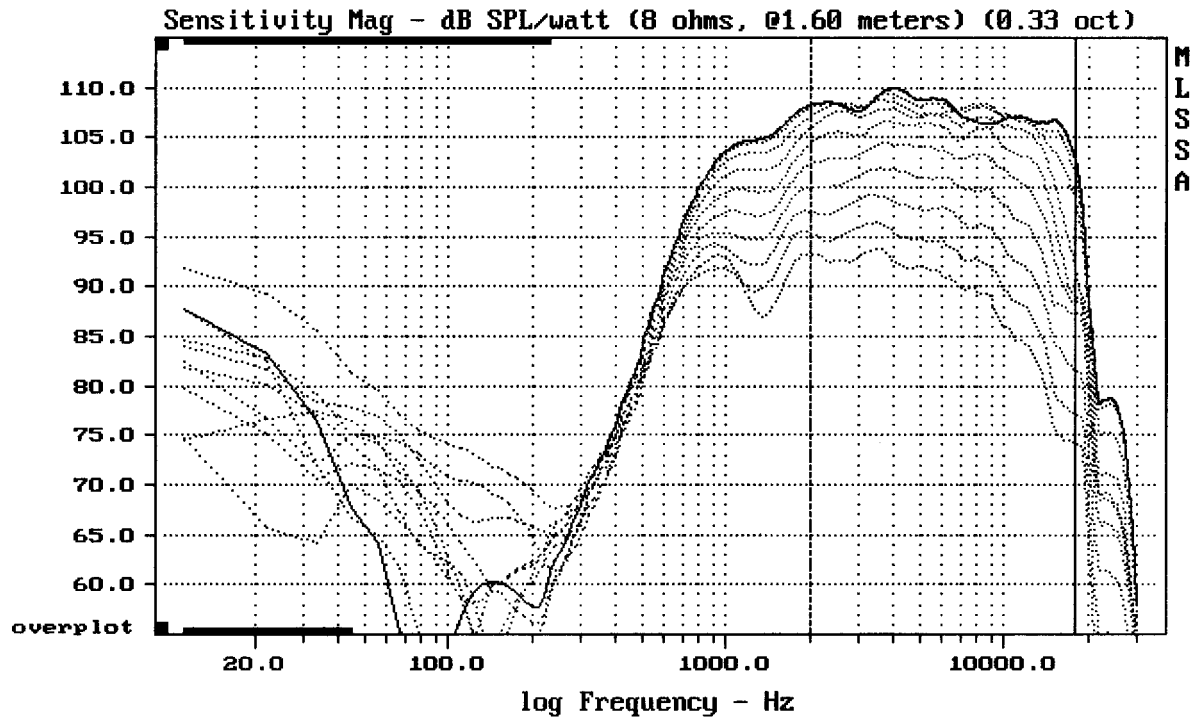

Level (1998:18000 Hz) = 107.98 dB SPL/watt (8 ohms, @1.60 meters)

FH305 + DE25

MLSSA: Frequency Domain

-63.99 dB, 5194 Hz (117), 1.210 msec (12)

---

Overlay Compare: dev= +7.4/-9.6, std= 5.5, avg= -22

---

FH305 + DE25

MLSSA: Frequency Domain

---

Overlay Compare: dev= +0/0, std= 0, avg= 0

---

FH305 + DE25