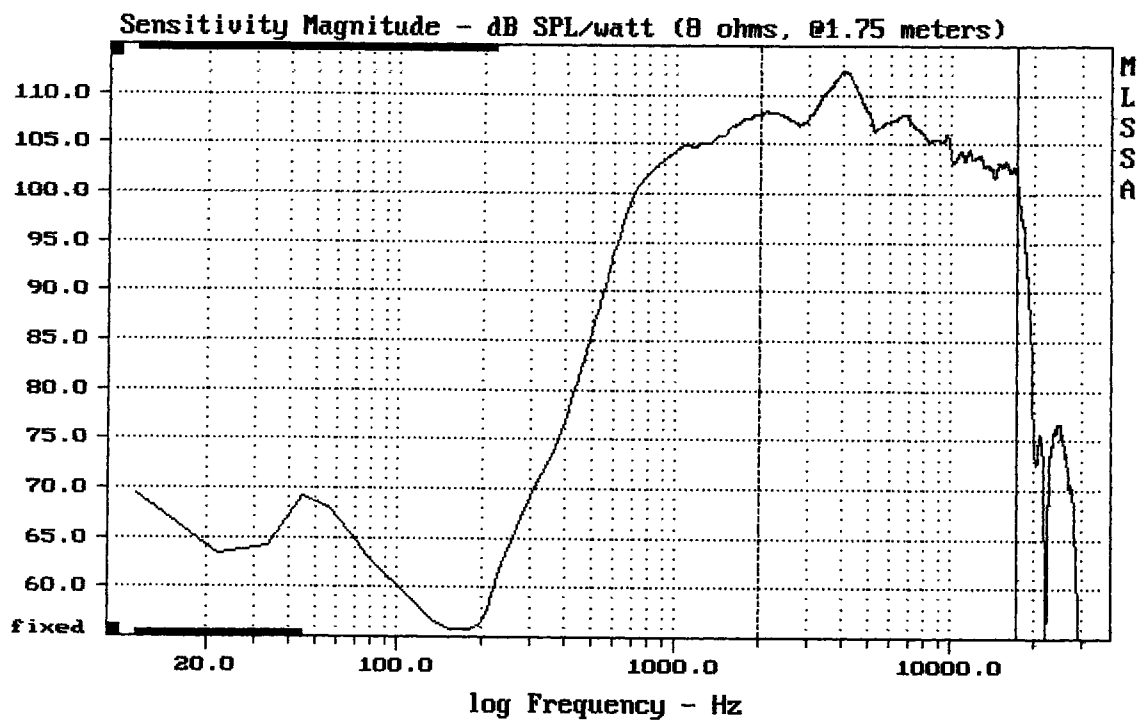

---

Overlay Compare: dev= +6/-9.3, std= 4.1, avg= -21

---

Megaton A1160 + DE25

MLSSA: Frequency Domain

---

Overlay Compare: dev= +8/-3.7, std= 3.3, avg= -23

---

Megaton A1160 + DE25

---

Level (1998:17500 Hz) = 107.63 dB SPL/watt (8 ohms, @1.75 meters)

---

Megaton A1160 + DE25

MLSSA: Frequency Domain