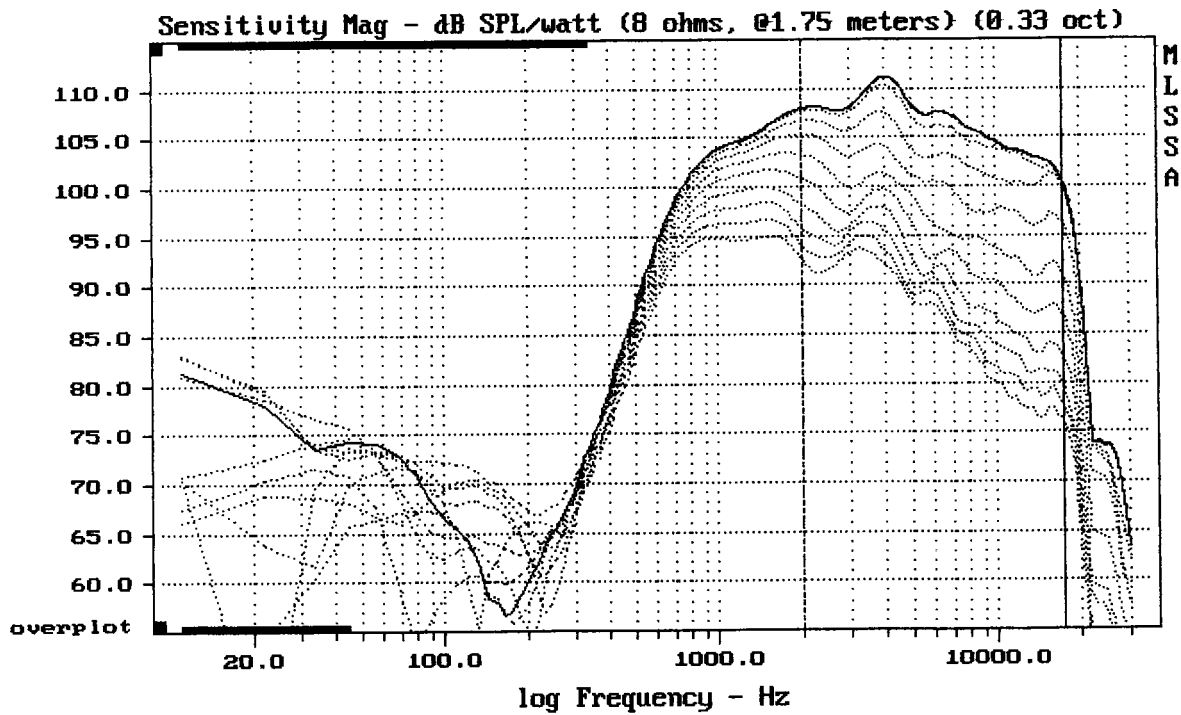

---

Overlay Compare: dev= +6/-9.3, std= 4.1, avg= -21

---

Megaton A1160 + DE25

MLSSA: Frequency Domain

---

Overlay Compare: dev= +8/-3.7, std= 3.3, avg= -23

---

Megaton A1160 + DE25

---

Level (1998:17500 Hz) = 107.63 dB SPL/watt (8 ohms, @1.75 meters)

---

Megaton A1160 + DE25

MLSSA: Frequency Domain