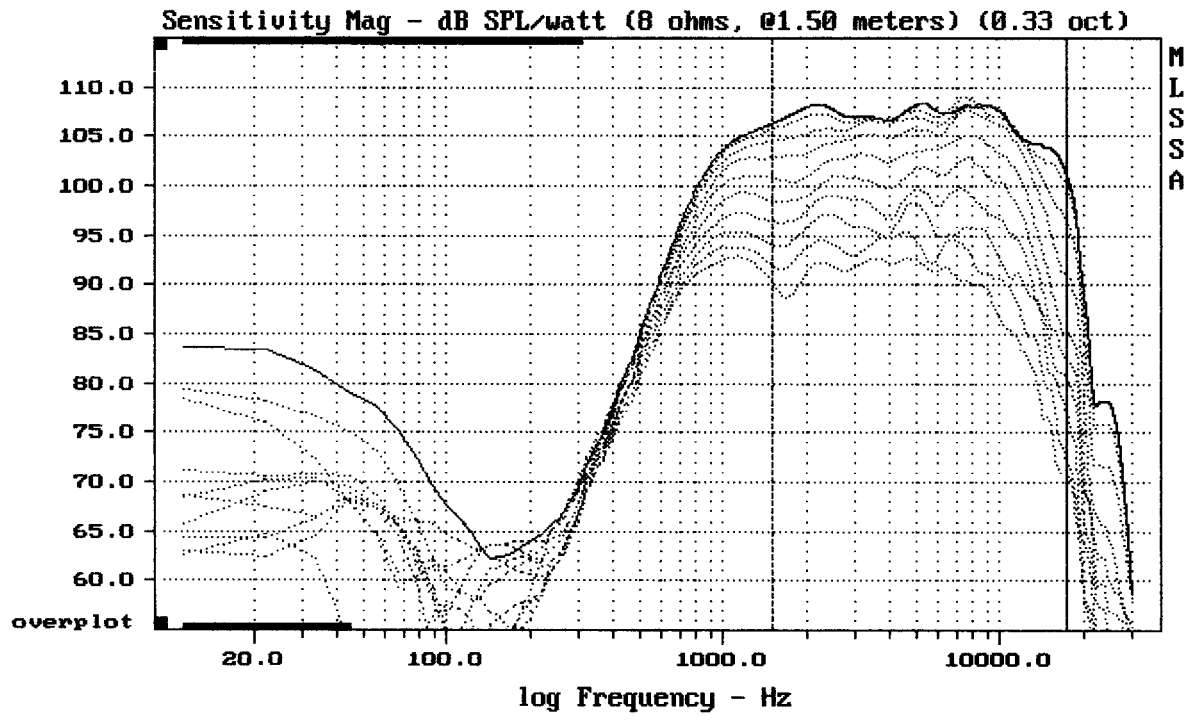

---

Level (1498:17500 Hz) = 107.26 dB SPL/watt (8 ohms, @1.50 meters)

---

Megaton A9060 + DE25

MLSSA: Frequency Domain

---

Overlay Compare: dev= +6.6/-11, std= 5.3, avg= -21

---

Megaton A9060 + DE25

MLSSA: Frequency Domain

---

Overlay Compare: dev= +8.9/-5.3, std= 3.4, avg= -21

---

Megaton A9060 + DE25