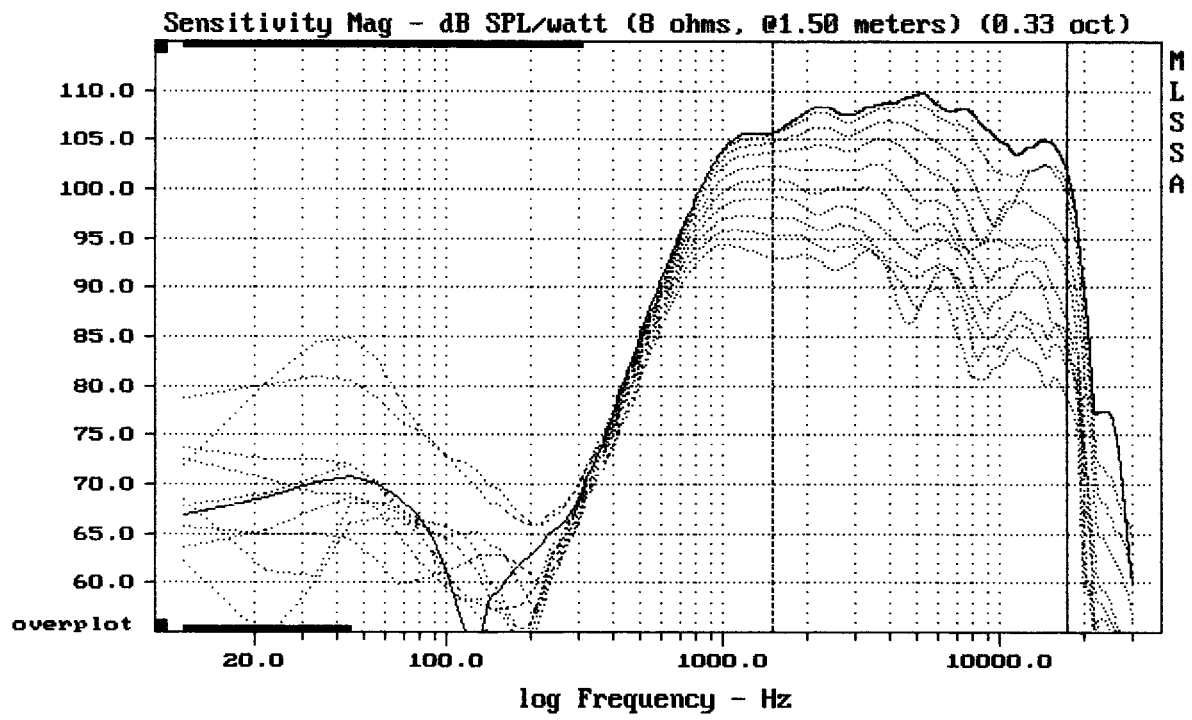

---

Level (1498:17500 Hz) = 107.26 dB SPL/watt (8 ohms, @1.50 meters)

---

Megaton A9060 + DE25

MLSSA: Frequency Domain

---

Overlay Compare: dev= +6.6/-11, std= 5.3, avg= -21

---

Megaton A9060 + DE25

MLSSA: Frequency Domain

---

Overlay Compare: dev= +8.9/-5.3, std= 3.4, avg= -21

---

Megaton A9060 + DE25