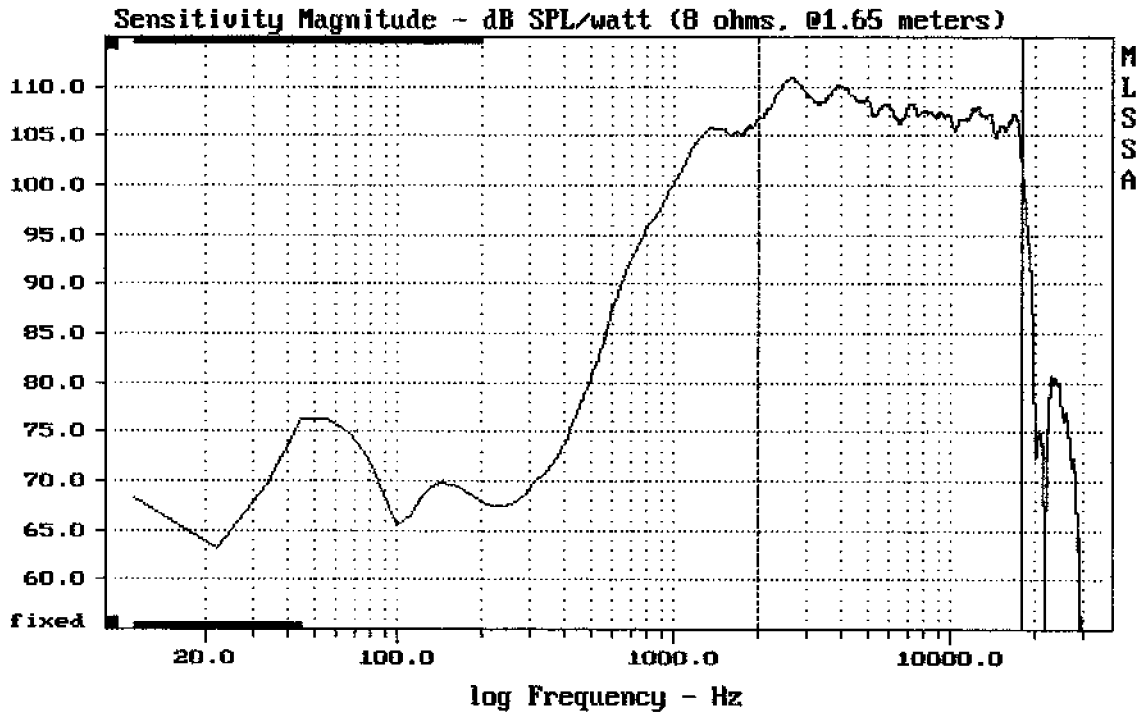

---

Overlay Compare: dev= +7.4/-8.6, std= 5.8, avg= -21

---

ME15 + DE25

MLSSA: Frequency Domain

---

Overlay Compare: dev= +9.5/-3.9, std= 3.5, avg= -23

---

ME15 + DE25

Level (1998:18000 Hz) = 108.08 dB SPL/watt (8 ohms, @1.65 meters)

ME15 + DE25

MLSSA: Frequency Domain

-62.10 dB, 2663 Hz (60), 1.210 msec (12)