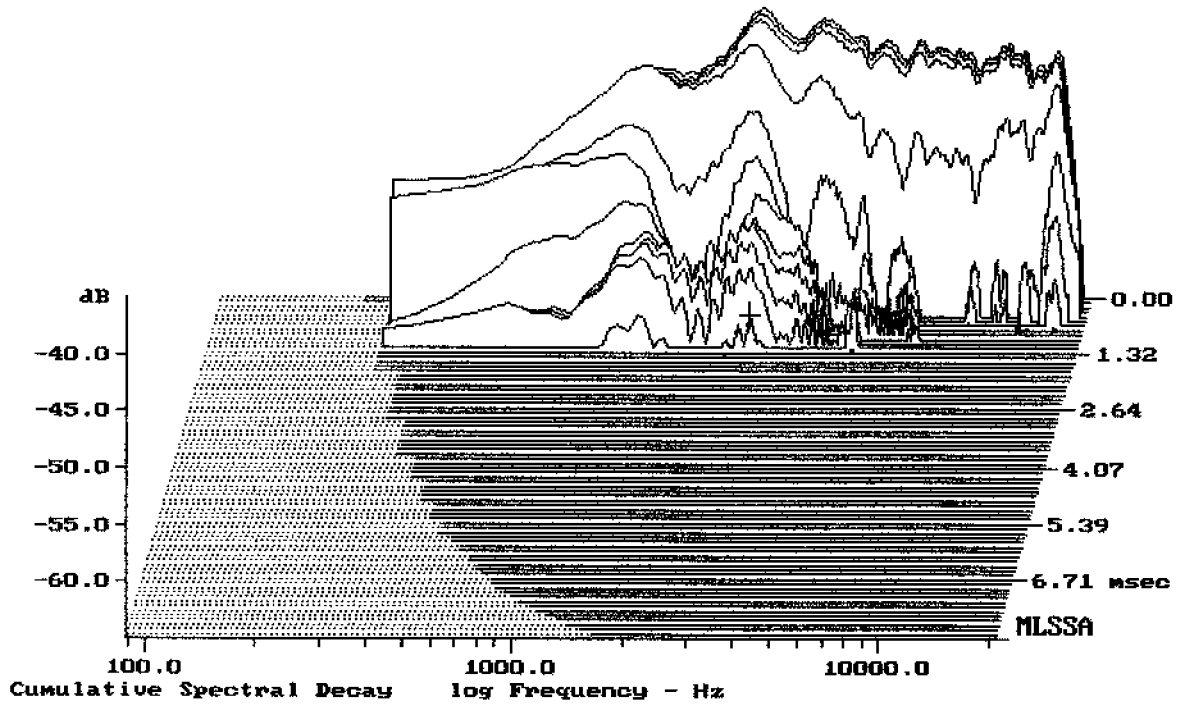

---

Overlay Compare: dev= +7.4/-8.6, std= 5.8, avg= -21

---

ME15 + DE25

MLSSA: Frequency Domain

---

Overlay Compare: dev= +9.5/-3.9, std= 3.5, avg= -23

---

ME15 + DE25

Level (1998:18000 Hz) = 108.08 dB SPL/watt (8 ohms, @1.65 meters)

ME15 + DE25

MLSSA: Frequency Domain

-62.10 dB, 2663 Hz (60), 1.210 msec (12)