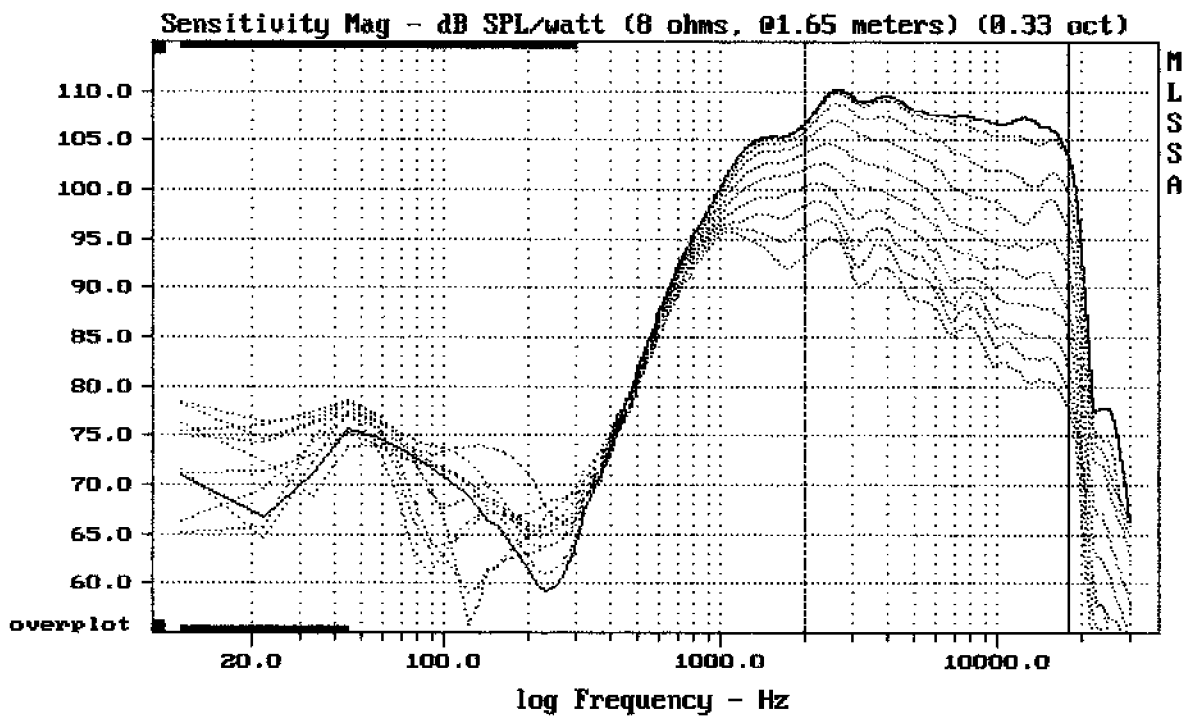

---

Overlay Compare: dev= +7.4/-8.6, std= 5.8, avg= -21

---

ME15 + DE25

MLSSA: Frequency Domain

---

Overlay Compare: dev= +9.5/-3.9, std= 3.5, avg= -23

---

ME15 + DE25

Level (1998:18000 Hz) = 108.08 dB SPL/watt (8 ohms, @1.65 meters)

ME15 + DE25

MLSSA: Frequency Domain

-62.10 dB, 2663 Hz (60), 1.210 msec (12)