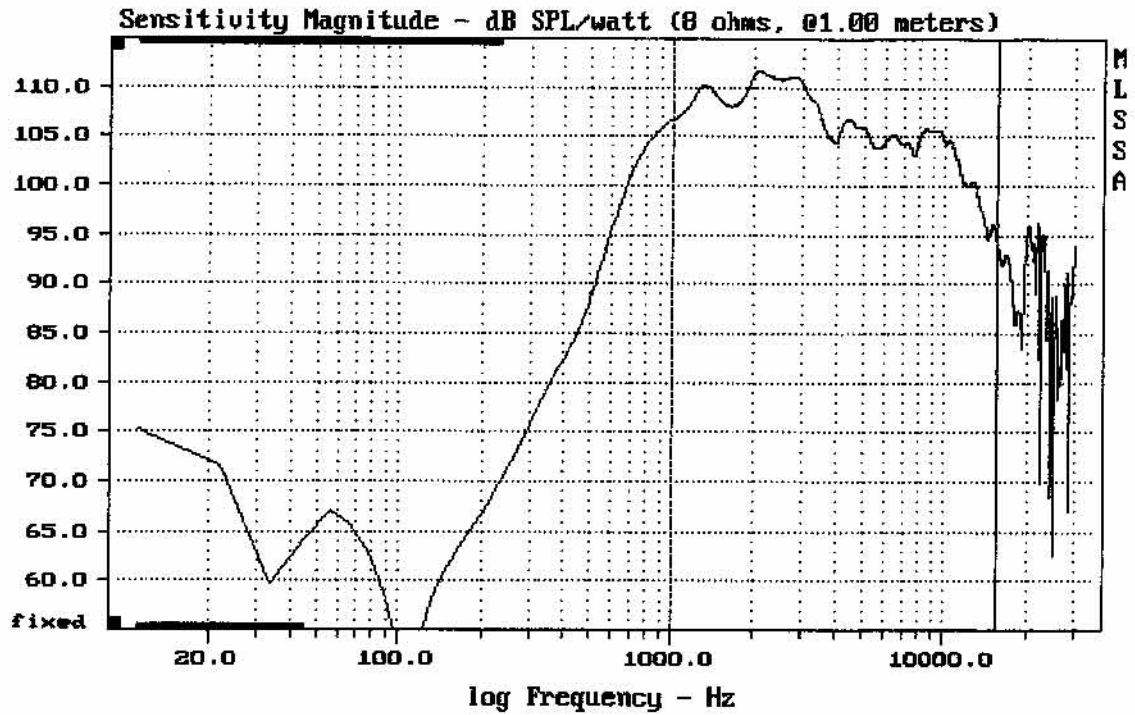

E-shop: <http://eshop.prodance.cz/n450-8-ohm/d-79852/>

E-shop: <http://eshop.prodance.cz/a7570-zvukovod/d-83912/>

Level (999:15583 Hz) = 107.62 dB SPL/watt (8 ohms, @1.00 meters)

RCF N450 + A7570

MLSSA: Frequency Domain

-58.86 dB, 1287 Hz (29), 2.640 msec (25)

mean: 9.255, rms: 9.833, std: 3.32, max: 51.81, min: 6.389

RCF N-450

MLSSA: Frequency Domain