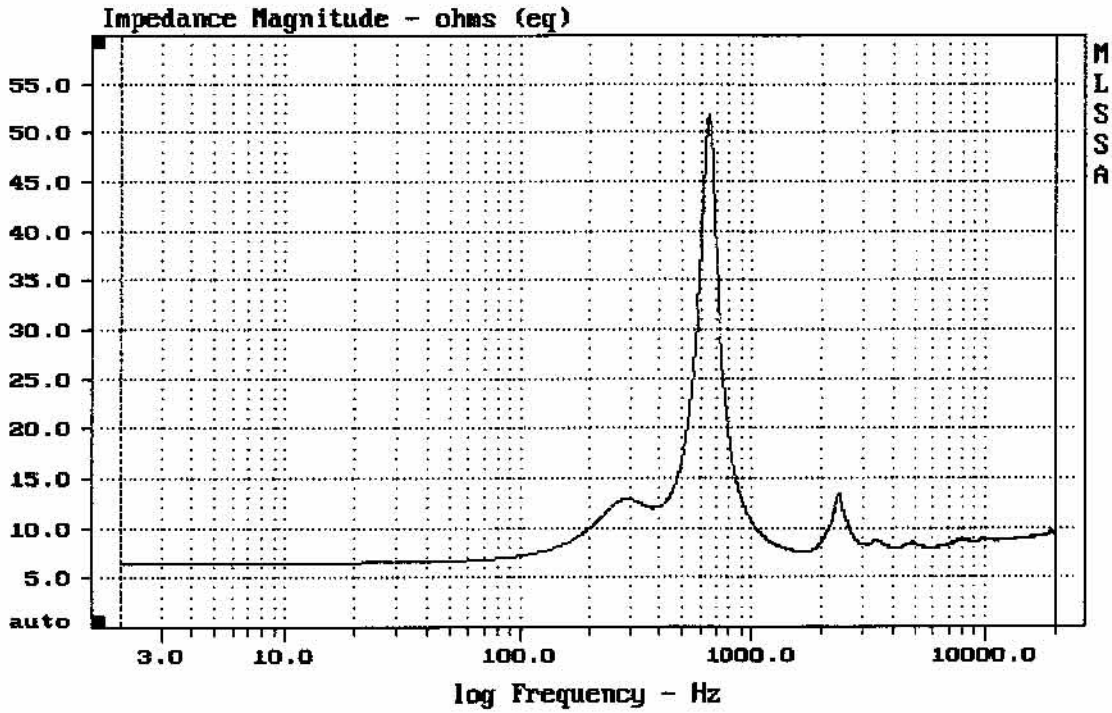

E-shop: <http://eshop.prodance.cz/n450-8-ohm/d-79852/>

E-shop: <http://eshop.prodance.cz/a7570-zvukovod/d-83912/>

Level (999:15583 Hz) = 107.62 dB SPL/watt (8 ohms, @1.00 meters)

RCF N450 + A7570

MLSSA: Frequency Domain

-58.86 dB, 1287 Hz (29), 2.640 msec (25)

mean: 9.255, rms: 9.833, std: 3.32, max: 51.81, min: 6.389

RCF N-450

MLSSA: Frequency Domain