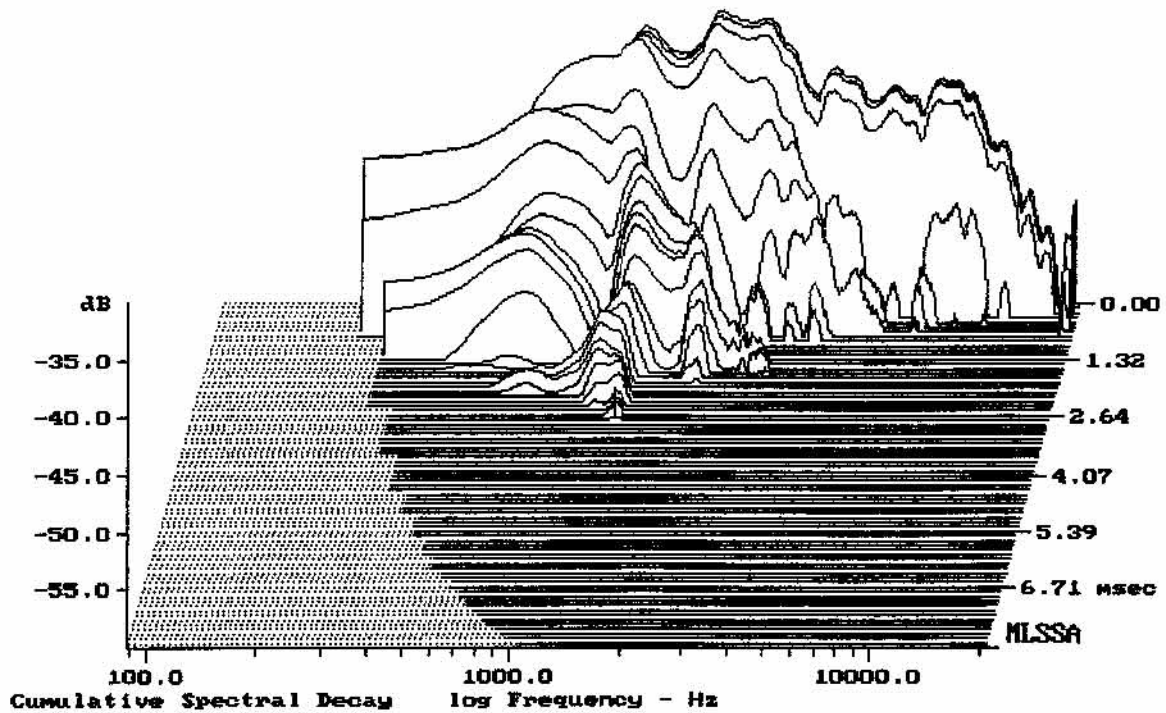

E-shop: <http://eshop.prodance.cz/n450-8-ohm/d-79852/>

E-shop: <http://eshop.prodance.cz/a7570-zvukovod/d-83912/>

Level (999:15583 Hz) = 107.62 dB SPL/watt (8 ohms, @1.00 meters)

RCF N450 + A7570

MLSSA: Frequency Domain

-58.86 dB, 1287 Hz (29), 2.640 msec (25)

mean: 9.255, rms: 9.833, std: 3.32, max: 51.81, min: 6.389

RCF N-450

MLSSA: Frequency Domain