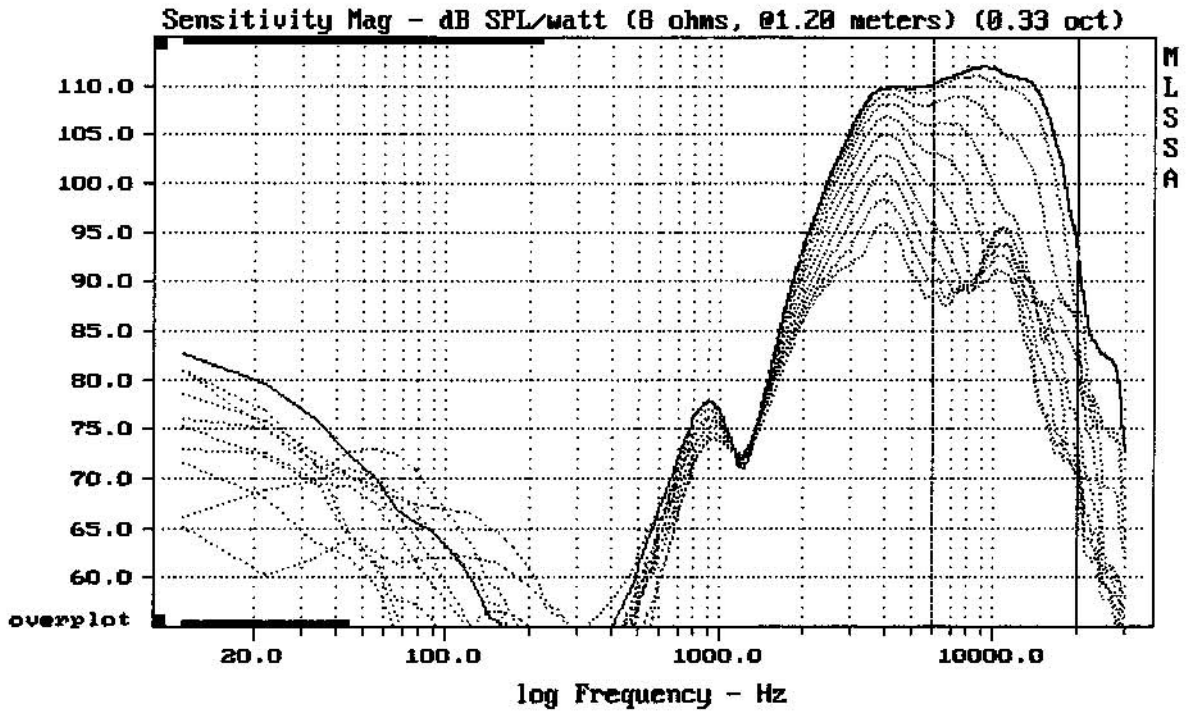

Level (6004:20000 Hz) = 110.24 dB SPL/watt (8 ohms, @1.20 meters)

P-AUDIO PST-555

MLSSA: Frequency Domain

-64.50 dB, 5504 Hz (124), 1.540 msec (15)

Overlay Compare: dev= +5.2/-6.6, std= 4.1, avg= -26

P-AUDIO PST-555

MLSSA: Frequency Domain

mean: 9.099, rms: 9.146, std: 0.9266, max: 10.93, min: 7.652

P-AUDIO PST-555