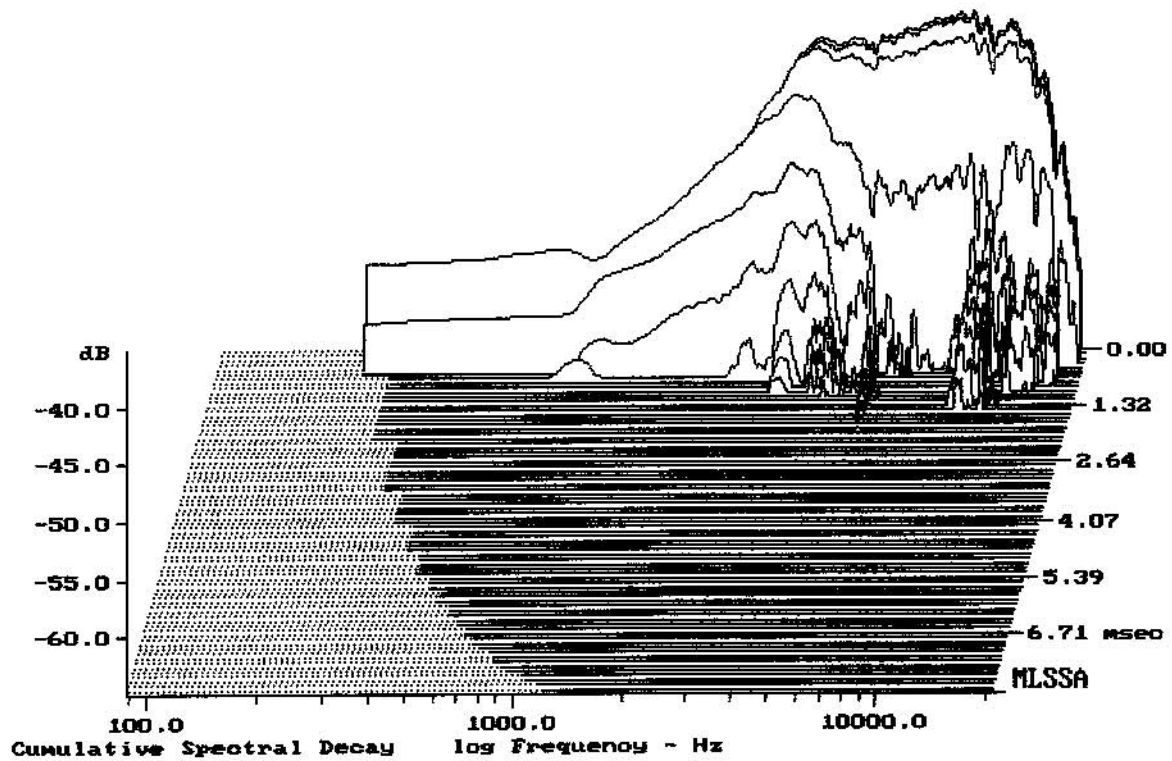

Level (6004:20000 Hz) = 110.24 dB SPL/watt (8 ohms, @1.20 meters)

P-AUDIO PST-555

MLSSA: Frequency Domain

-64.50 dB, 5504 Hz (124), 1.540 msec (15)

Overlay Compare: dev= +5.2/-6.6, std= 4.1, avg= -26

P-AUDIO PST-555

MLSSA: Frequency Domain

mean: 9.099, rms: 9.146, std: 0.9266, max: 10.93, min: 7.652

P-AUDIO PST-555