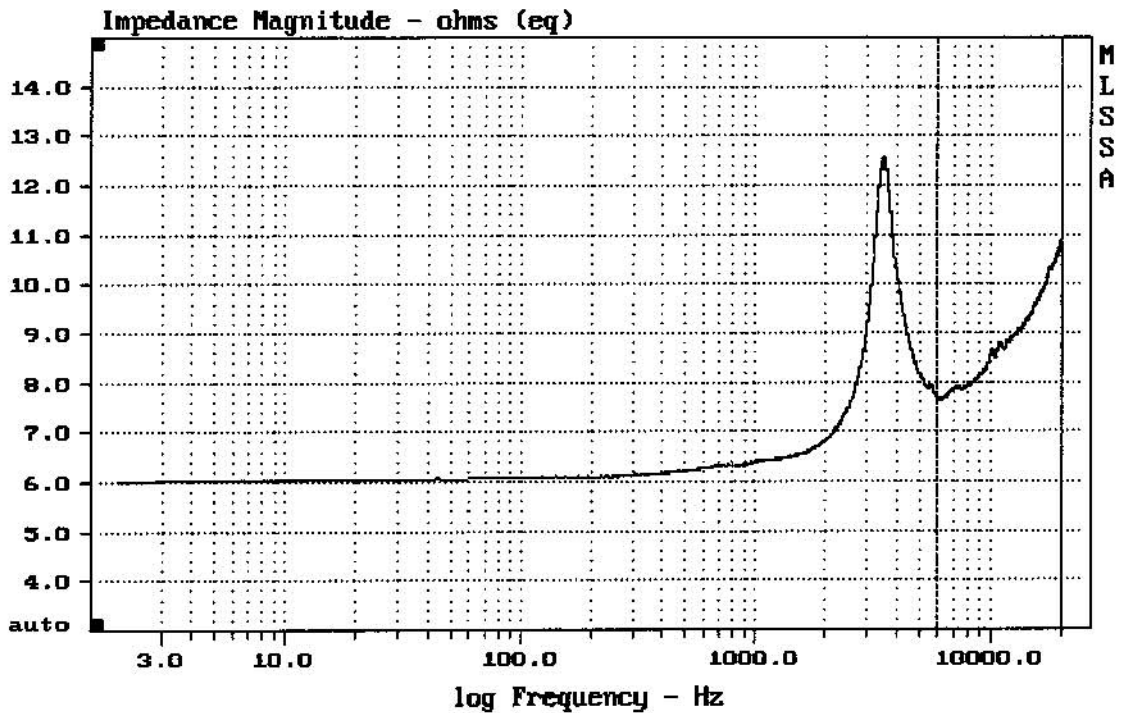

Level (6004:20000 Hz) = 110.24 dB SPL/watt (8 ohms, @1.20 meters)

P-AUDIO PST-555

MLSSA: Frequency Domain

-64.50 dB, 5504 Hz (124), 1.540 msec (15)

Overlay Compare: dev= +5.2/-6.6, std= 4.1, avg= -26

P-AUDIO PST-555

MLSSA: Frequency Domain

mean: 9.099, rms: 9.146, std: 0.9266, max: 10.93, min: 7.652

P-AUDIO PST-555