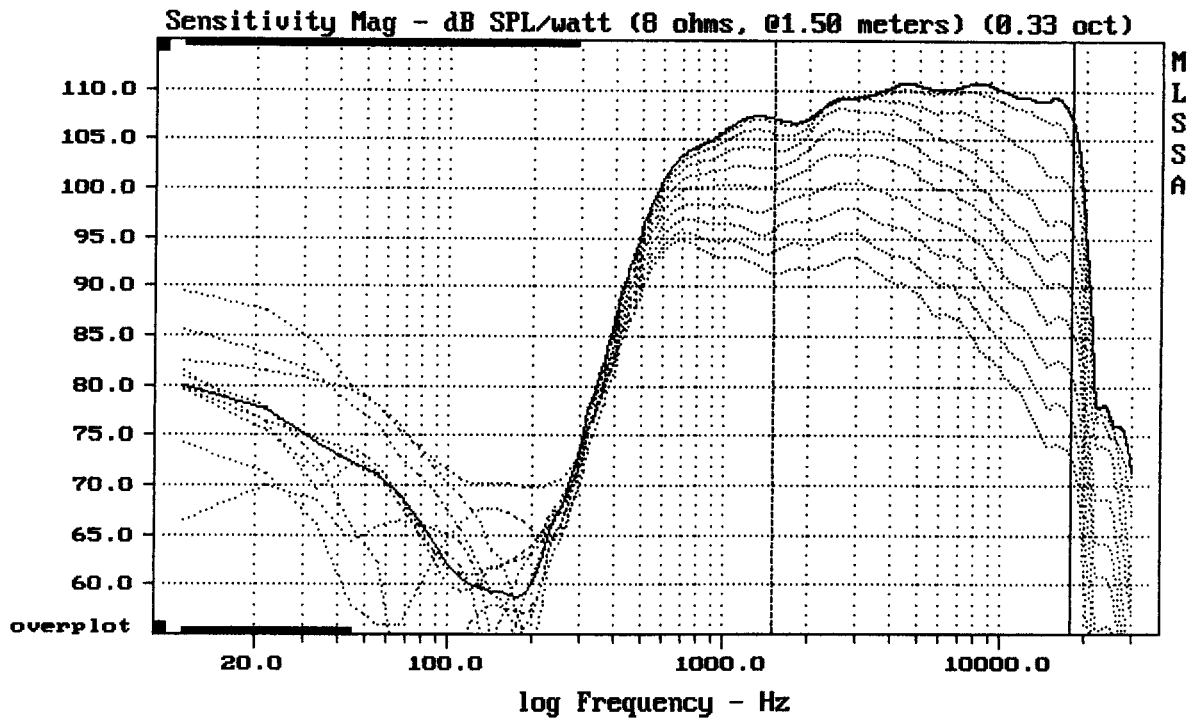

Level (1498:18011 Hz) = 109.65 dB SPL/watt (8 ohms, @1.50 meters)

FANE FH317 + DE25

MLSSA: Frequency Domain

-62.63 dB, 4350 Hz (98), 1.100 msec (11)

Overlay Compare: dev= +12/-8, std= 6.3, avg= -27

FANE FH317 + DE25

MLSSA: Frequency Domain

Overlay Compare: dev= +13/-5.6, std= 4.9, avg= -27

FANE FH317 + DE25