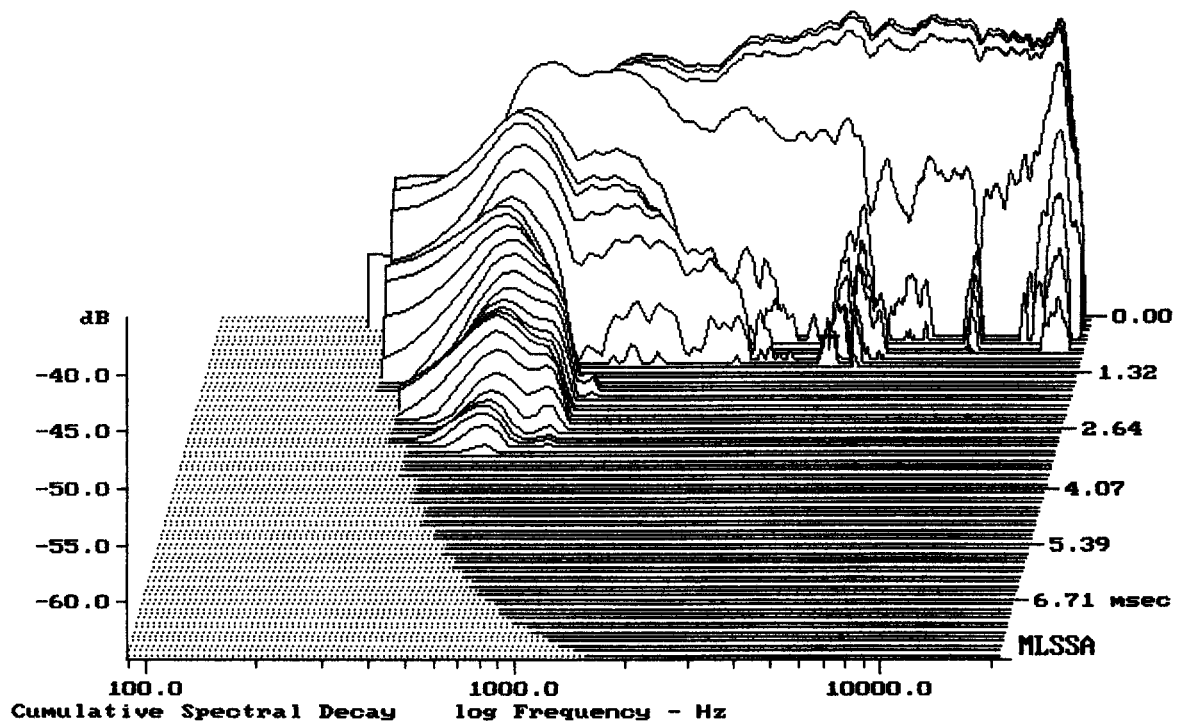

Level (1498:18011 Hz) = 109.65 dB SPL/watt (8 ohms, @1.50 meters)

FANE FH317 + DE25

MLSSA: Frequency Domain

-62.63 dB, 4350 Hz (98), 1.100 msec (11)

Overlay Compare: dev= +12/-8, std= 6.3, avg= -27

FANE FH317 + DE25

MLSSA: Frequency Domain

Overlay Compare: dev= +13/-5.6, std= 4.9, avg= -27

FANE FH317 + DE25