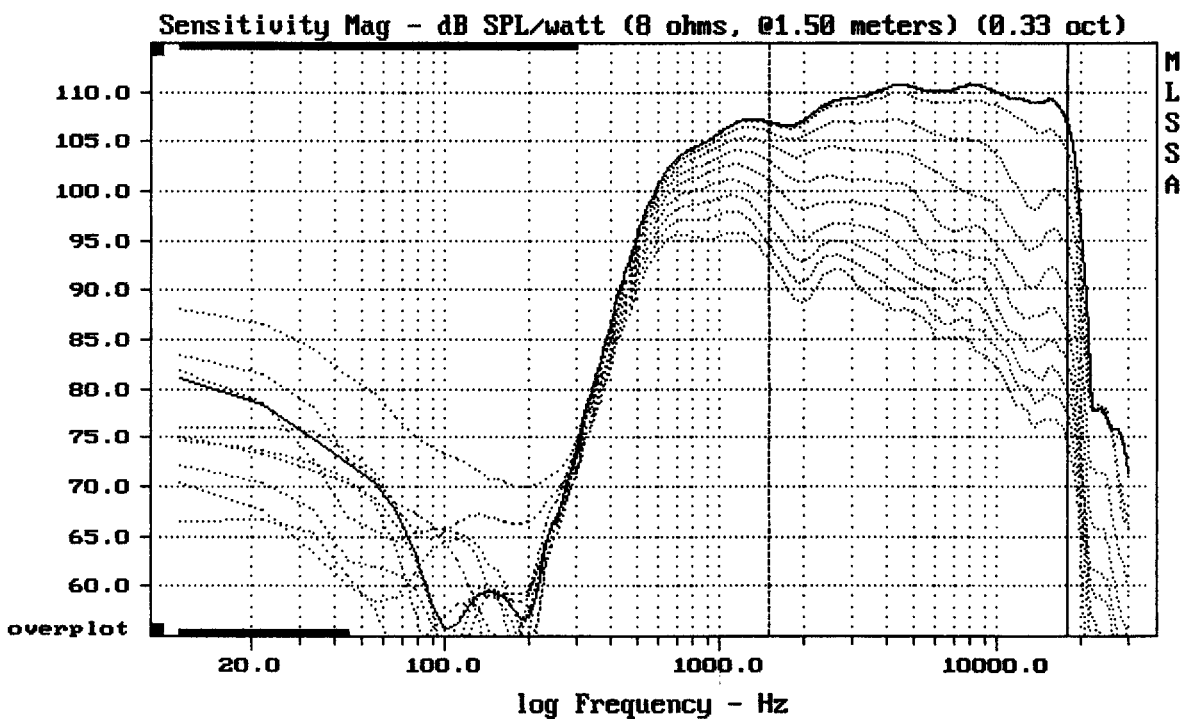

Level (1498:18011 Hz) = 109.65 dB SPL/watt (8 ohms, @1.50 meters)

FANE FH317 + DE25

MLSSA: Frequency Domain

-62.63 dB, 4350 Hz (98), 1.100 msec (11)

Overlay Compare: dev= +12/-8, std= 6.3, avg= -27

FANE FH317 + DE25

MLSSA: Frequency Domain

Overlay Compare: dev= +13/-5.6, std= 4.9, avg= -27

FANE FH317 + DE25