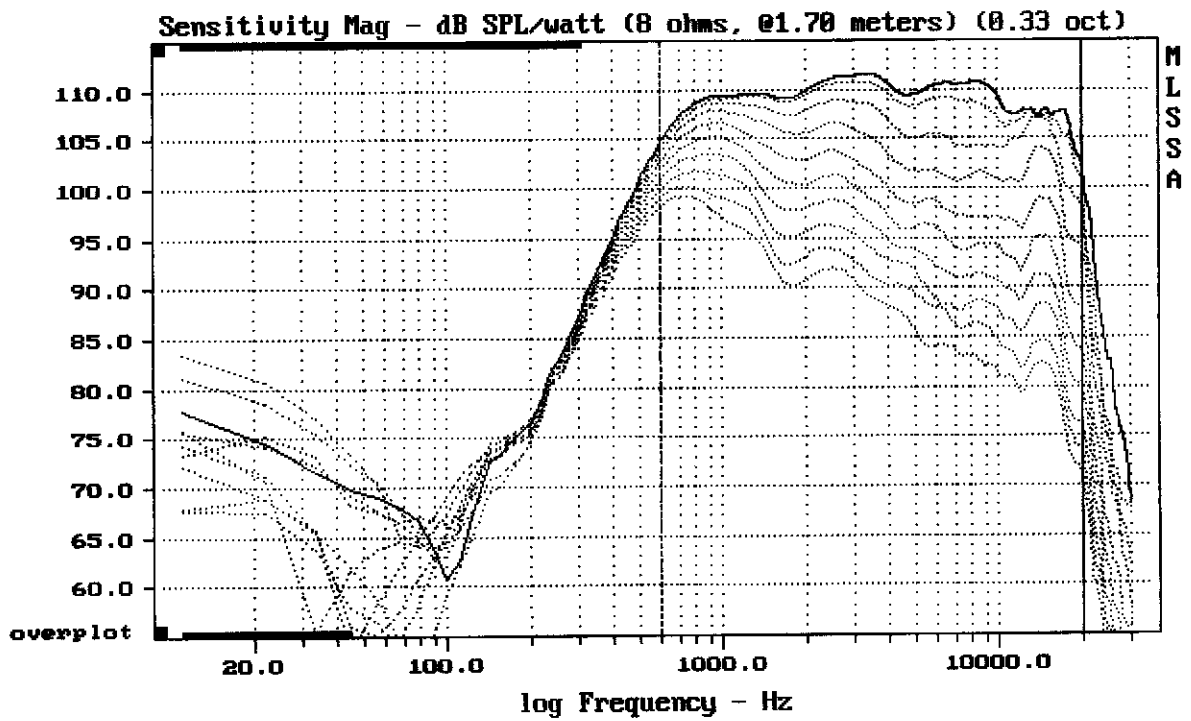

Level (599:19997 Hz) = 109.76 dB SPL/watt (8 ohms, @1.70 meters)

RCF HF64 + DE700

MLSSA: Frequency Domain

-62.98 dB, 3906 Hz (88), 1.100 msec (11)

Overlay Compare: dev= +19/-11, std= 5.7, avg= -26

RCF HF64 + DE700

MLSSA: Frequency Domain

Overlay Compare: dev= +19/-7.5, std= 4.6, avg= -26

RCF HF64 + DE700