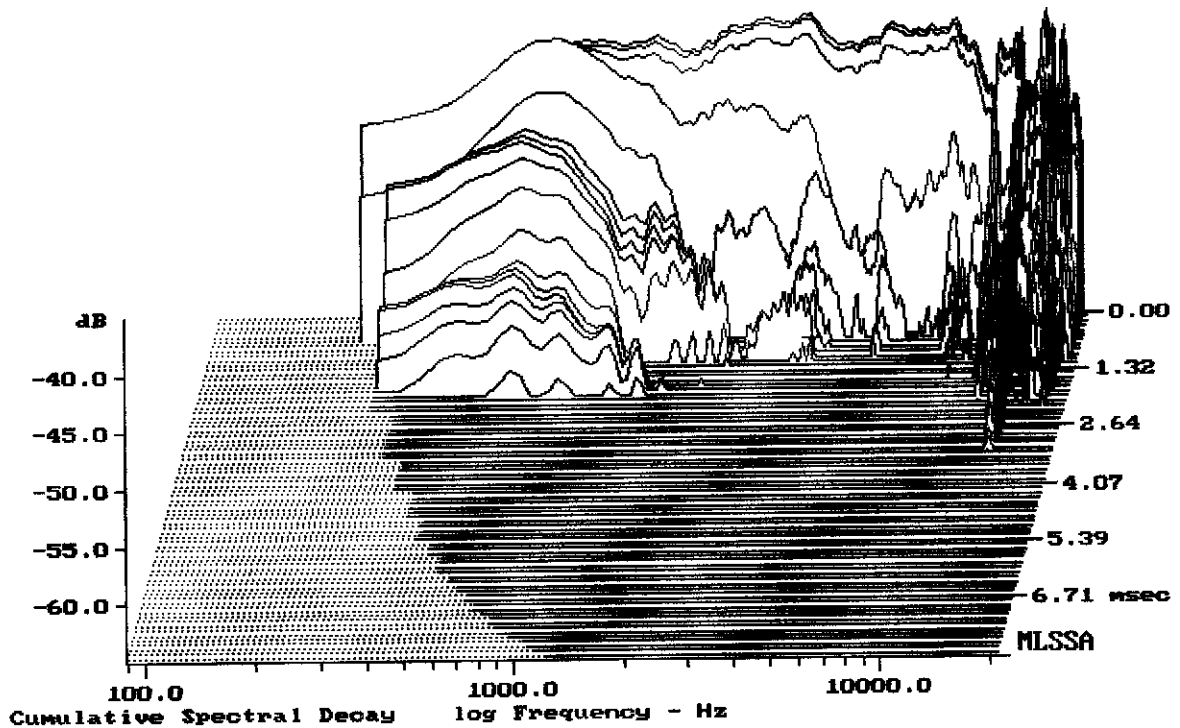

Level (599:19997 Hz) = 109.76 dB SPL/watt (8 ohms, @1.70 meters)

RCF HF64 + DE700

MLSSA: Frequency Domain

-62.98 dB, 3906 Hz (88), 1.100 msec (11)

Overlay Compare: dev= +19/-11, std= 5.7, avg= -26

RCF HF64 + DE700

MLSSA: Frequency Domain

Overlay Compare: dev= +19/-7.5, std= 4.6, avg= -26

RCF HF64 + DE700