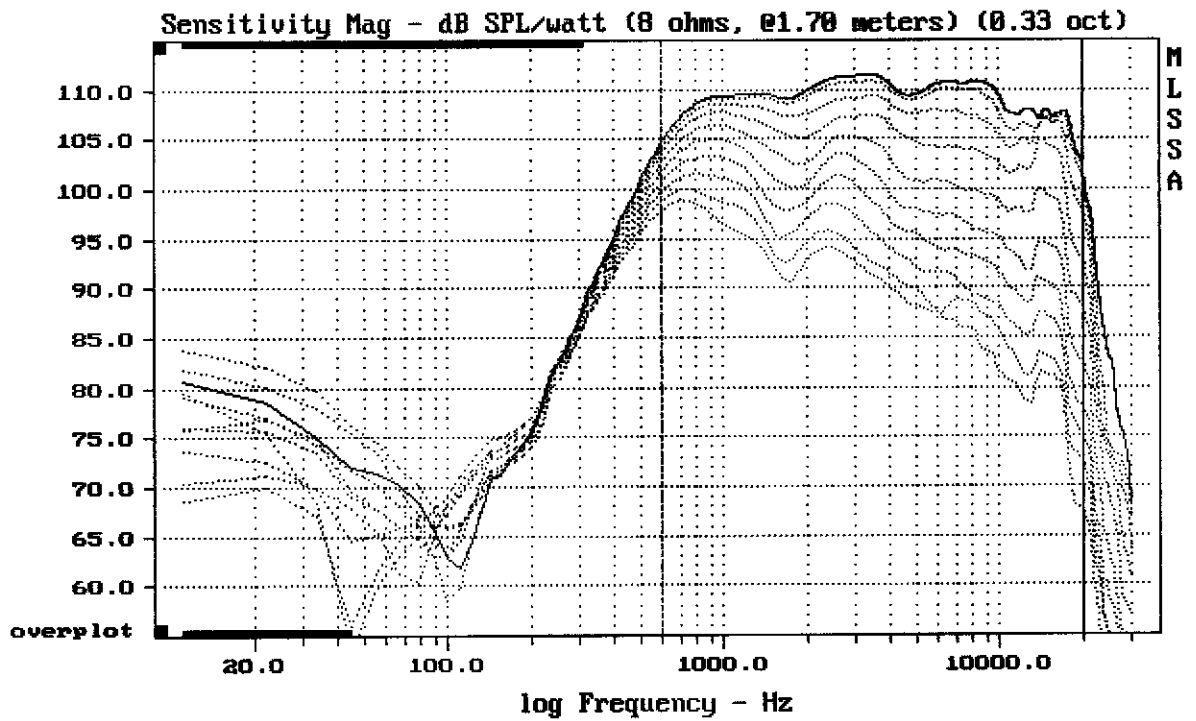

Level (599:19997 Hz) = 109.76 dB SPL/watt (8 ohms, @1.70 meters)

RCF HF64 + DE700

MLSSA: Frequency Domain

-62.98 dB, 3906 Hz (88), 1.100 msec (11)

Overlay Compare: dev= +19/-11, std= 5.7, avg= -26

RCF HF64 + DE700

MLSSA: Frequency Domain

Overlay Compare: dev= +19/-7.5, std= 4.6, avg= -26

RCF HF64 + DE700