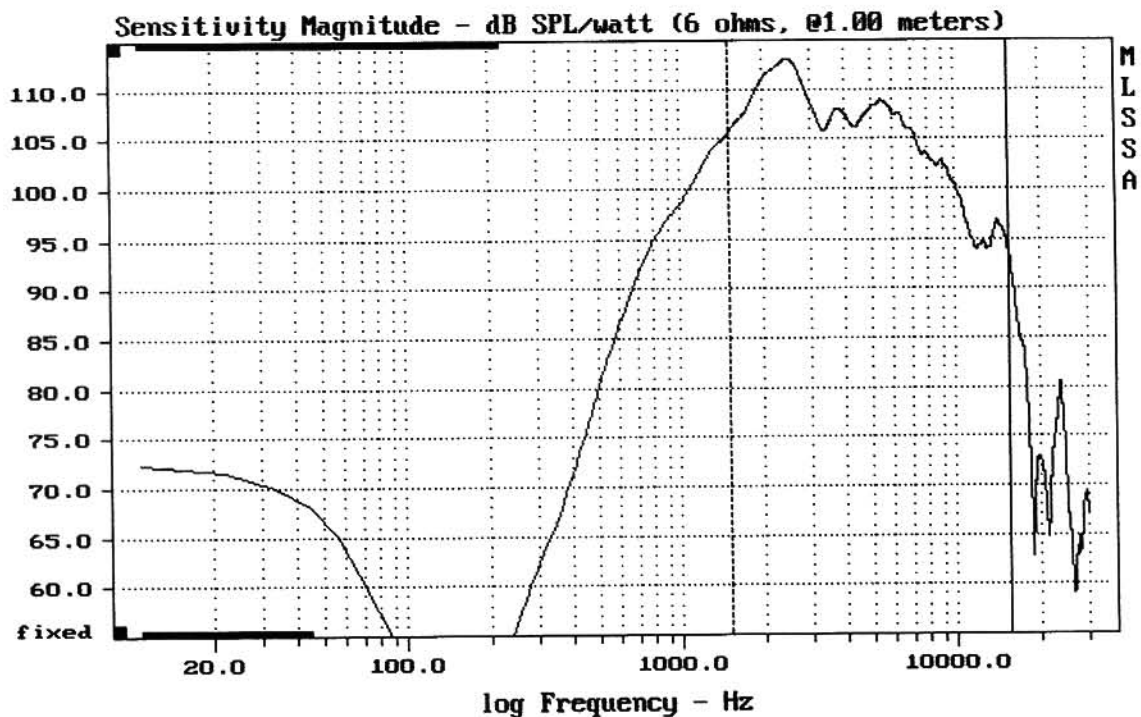

mean: 5.434, rms: 5.544, std: 1.099, max: 14.31, min: 3.719

JBL2412H FROM TR125

MLSSA: Frequency Domain

mean: 5.431, rms: 5.507, std: 0.9106, max: 12.09, min: 3.697

DITO + HORN TR125

1-14-87 5:11 PM

MLSSA: Frequency Domain

Level (1498:15503 Hz) = 107.74 dB SPL/watt (6 ohms, @1.00 meters)

JBL2412H + HORN TR125

MLSSA: Frequency Domain

-58.51 dB, 2752 Hz (62), 1.320 msec (13)

DTTO