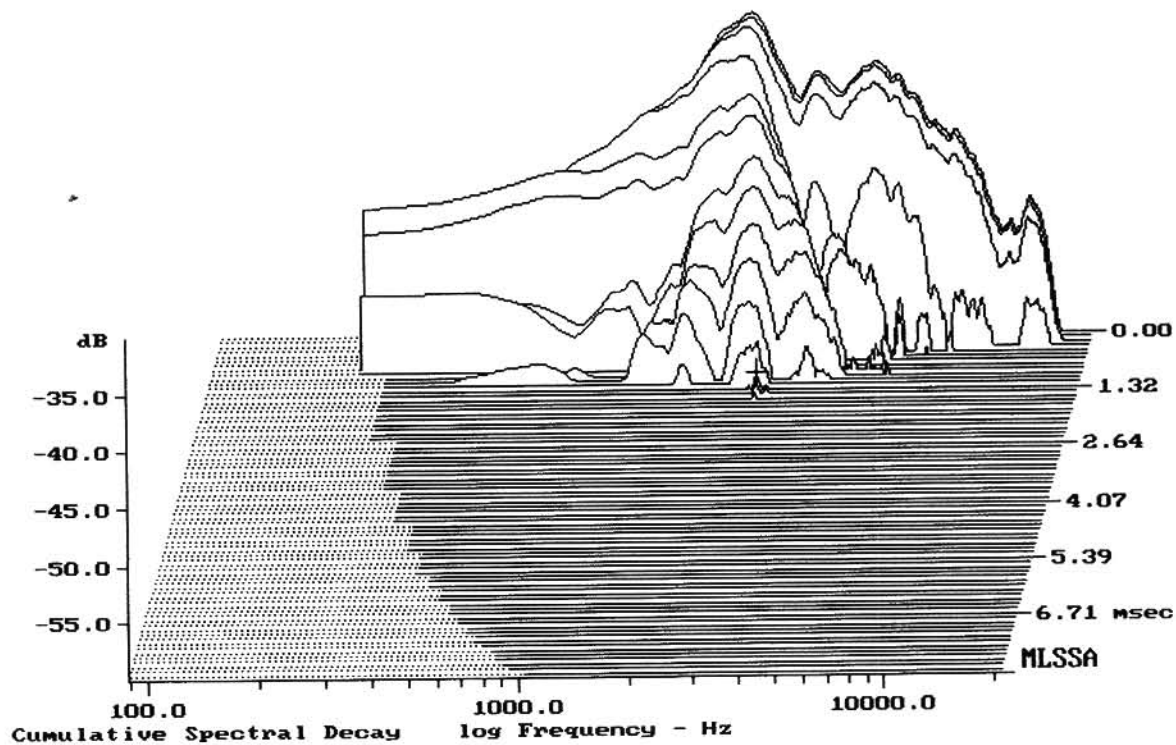

mean: 5.434, rms: 5.544, std: 1.099, max: 14.31, min: 3.719

JBL2412H FROM TR125

MLSSA: Frequency Domain

mean: 5.431, rms: 5.507, std: 0.9106, max: 12.09, min: 3.697

DITO + HORN TR125

1-14-87 5:11 PM

MLSSA: Frequency Domain

Level (1498:15503 Hz) = 107.74 dB SPL/watt (6 ohms, @1.00 meters)

JBL2412H + HORN TR125

MLSSA: Frequency Domain

-58.51 dB, 2752 Hz (62), 1.320 msec (13)

DTTO