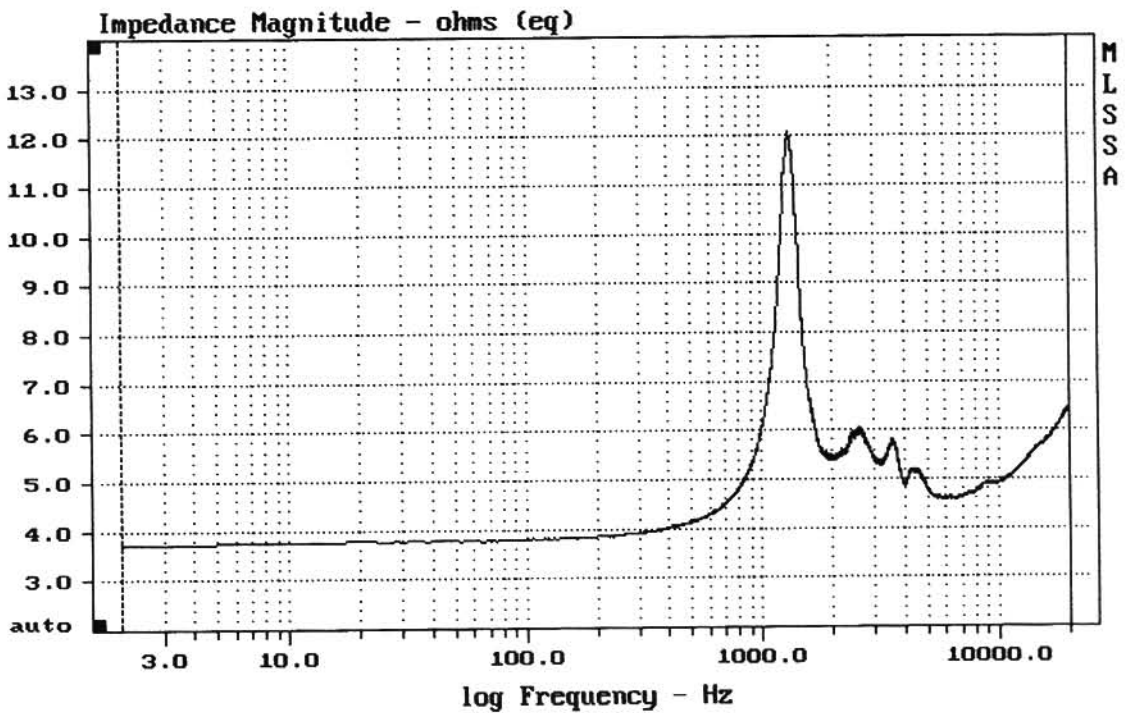

mean: 5.434, rms: 5.544, std: 1.099, max: 14.31, min: 3.719

JBL2412H FROM TR125

MLSSA: Frequency Domain

mean: 5.431, rms: 5.507, std: 0.9106, max: 12.09, min: 3.697

DITO + HORN TR125

1-14-87 5:11 PM

MLSSA: Frequency Domain

Level (1498:15503 Hz) = 107.74 dB SPL/watt (6 ohms, @1.00 meters)

JBL2412H + HORN TR125

MLSSA: Frequency Domain

-58.51 dB, 2752 Hz (62), 1.320 msec (13)

DTTO