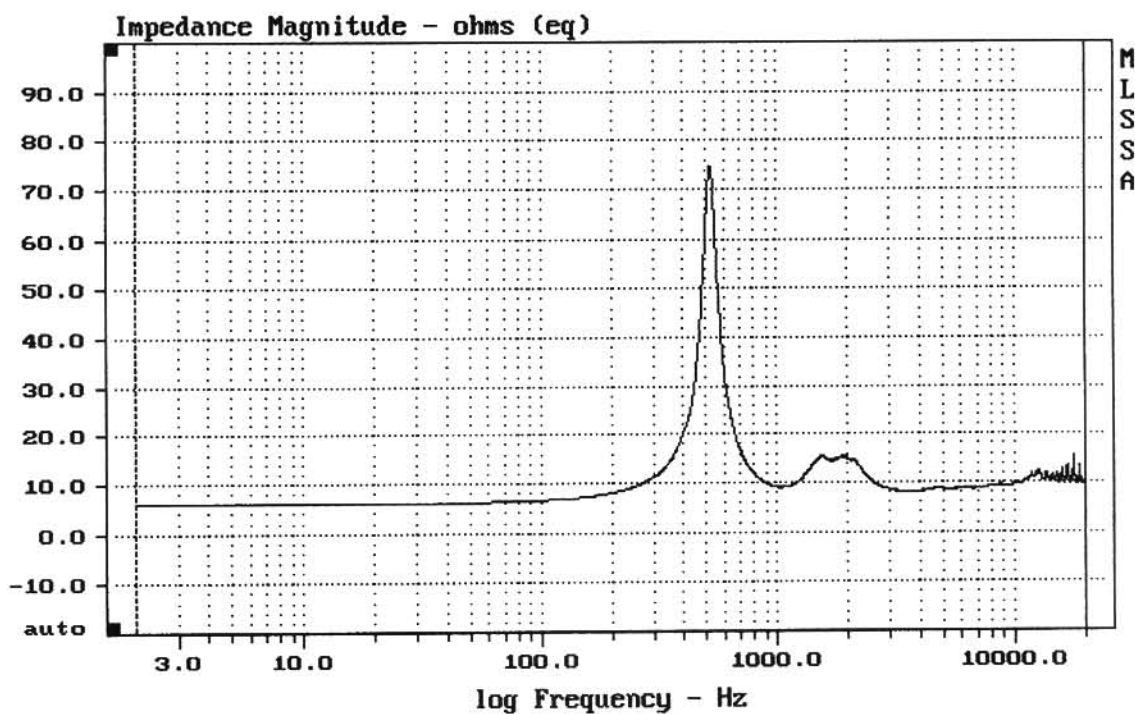

Level (699:19010 Hz) = 109.10 dB SPL/watt (8 ohms, @1.00 meters)

DE800 + ME90

MLSSA: Frequency Domain

-58.82 dB, 2974 Hz (67), 1.540 msec (15)

---

mean: 10.35, rms: 10.53, std: 1.951, max: 26.68, min: 5.984

---

DE800

MLSSA: Frequency Domain

---

mean: 10.62, rms: 11.49, std: 4.396, max: 74.52, min: 5.919

---

DE800