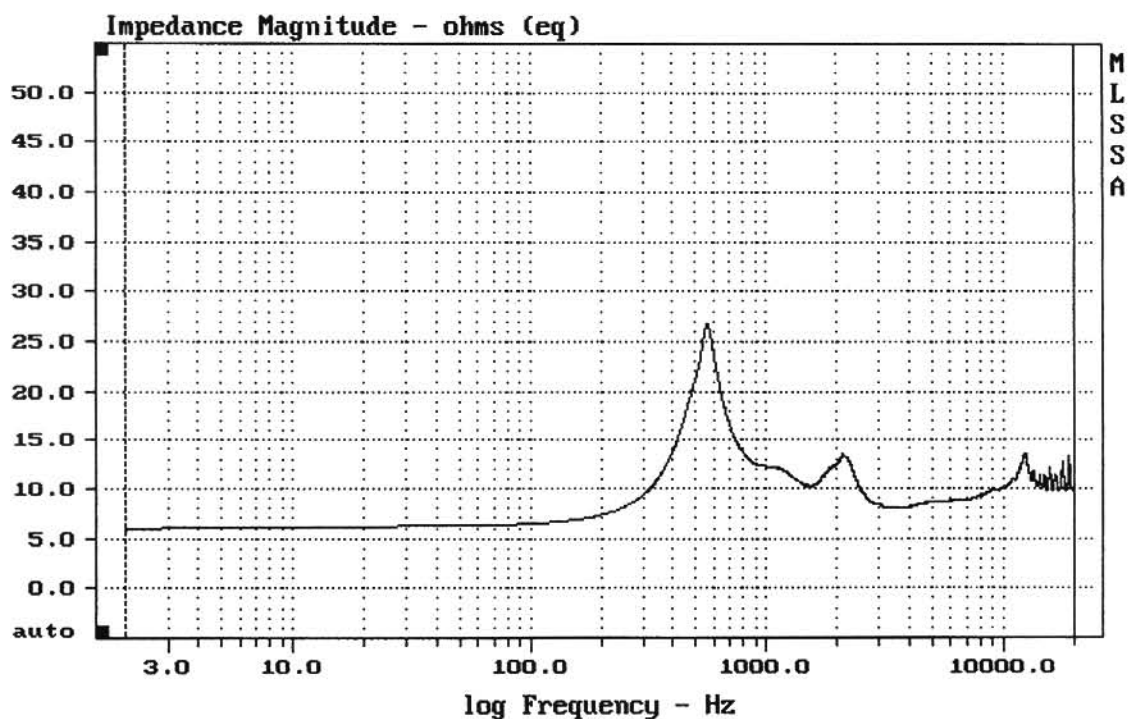

Level (699:19010 Hz) = 109.10 dB SPL/watt (8 ohms, @1.00 meters)

DE800 + ME90

MLSSA: Frequency Domain

-58.82 dB, 2974 Hz (67), 1.540 msec (15)

---

mean: 10.35, rms: 10.53, std: 1.951, max: 26.68, min: 5.984

---

DE800

MLSSA: Frequency Domain

---

mean: 10.62, rms: 11.49, std: 4.396, max: 74.52, min: 5.919

---

DE800