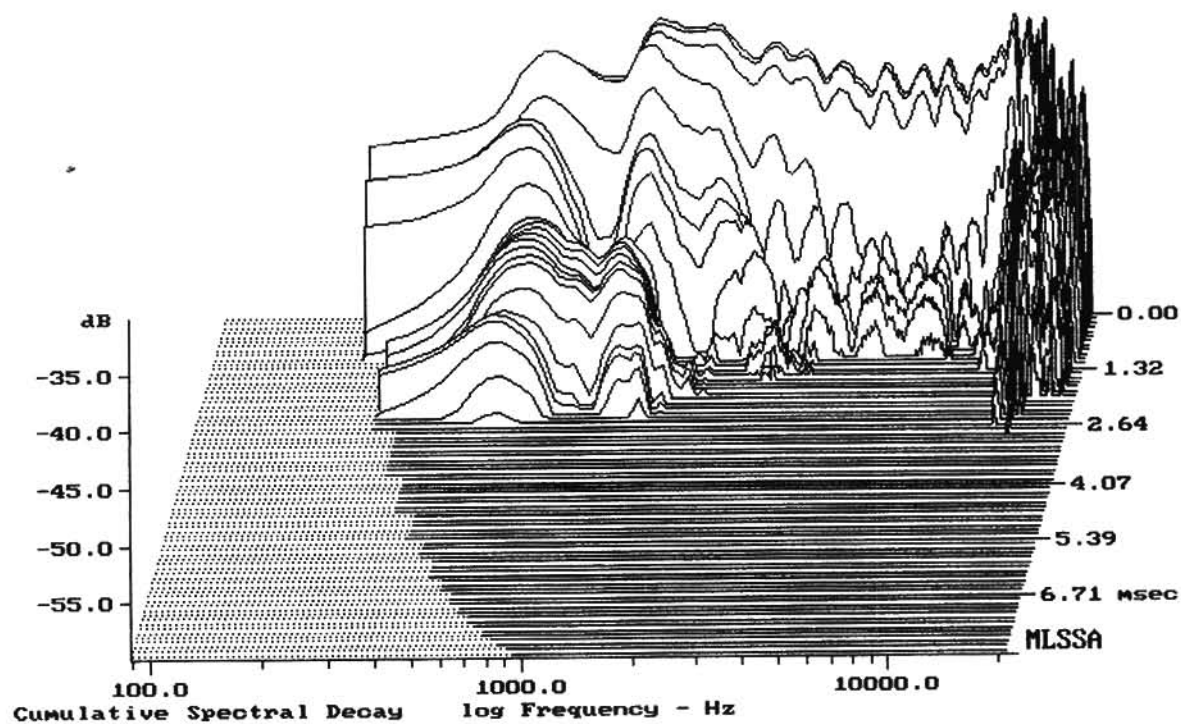

Level (699:19010 Hz) = 109.10 dB SPL/watt (8 ohms, @1.00 meters)

DE800 + ME90

MLSSA: Frequency Domain

-58.82 dB, 2974 Hz (67), 1.540 msec (15)

---

mean: 10.35, rms: 10.53, std: 1.951, max: 26.68, min: 5.984

---

DE800

MLSSA: Frequency Domain

---

mean: 10.62, rms: 11.49, std: 4.396, max: 74.52, min: 5.919

---

DE800