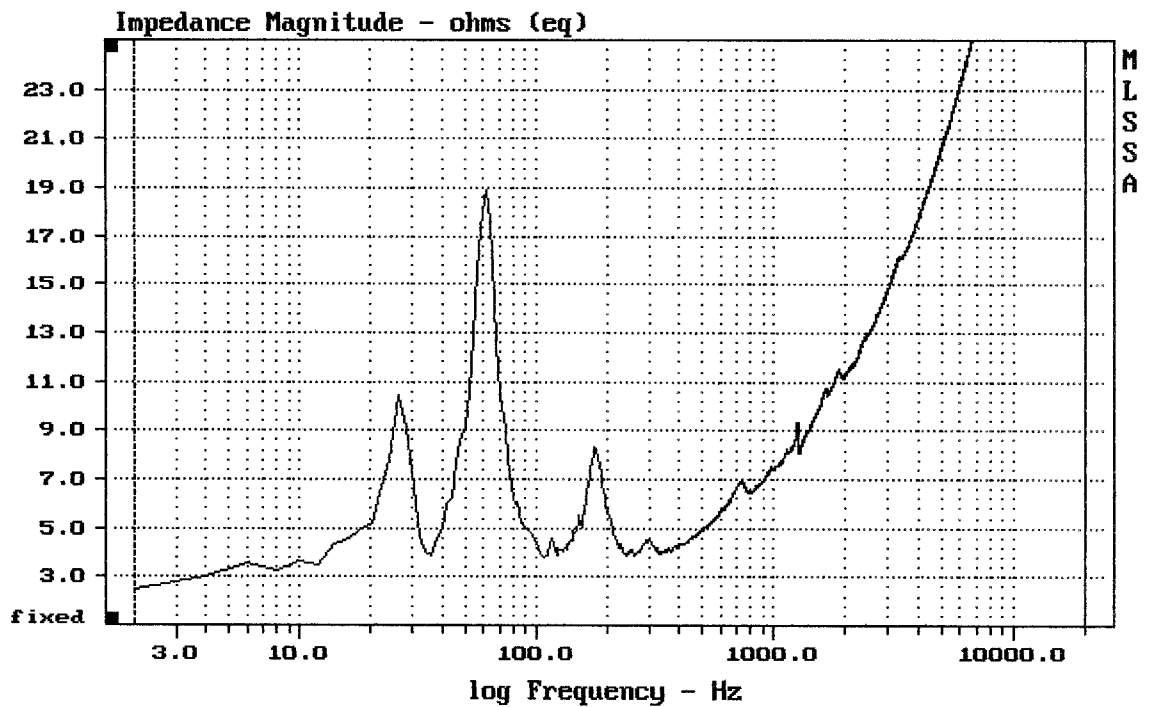

mean: 100.88, rms: 101.02, std: 1.43, max: 102.23, min: 97.06

QSC ISIS 215SB s DSP

MLSSA: Frequency Domain

CURSOR: y = -0.00173813 x = 100.0120 (9092)

QSC ISIS 215SB s DSP

MLSSA: Time Domain

---

Level (31:100 Hz) = 101.92 dB SPL/watt (4 ohms, @4.00 meters)

---

QSC ISIS 215SB

MLSSA: Frequency Domain

---

Level (44:244 Hz) = 109.11 dB SPL/watt (4 ohms, @4.00 meters)

---

QSC ISIS 215SB

MLSSA: Frequency Domain

---

CURSOR: y = 0.00102164 x = 20.8340 (1894)

---

QSC ISIS 215SB

MLSSA: Time Domain

mean: 30.86, rms: 33.53, std: 13.1, max: 51.91, min: 2.508

QSC ISIS 215SB

MLSSA: Frequency Domain