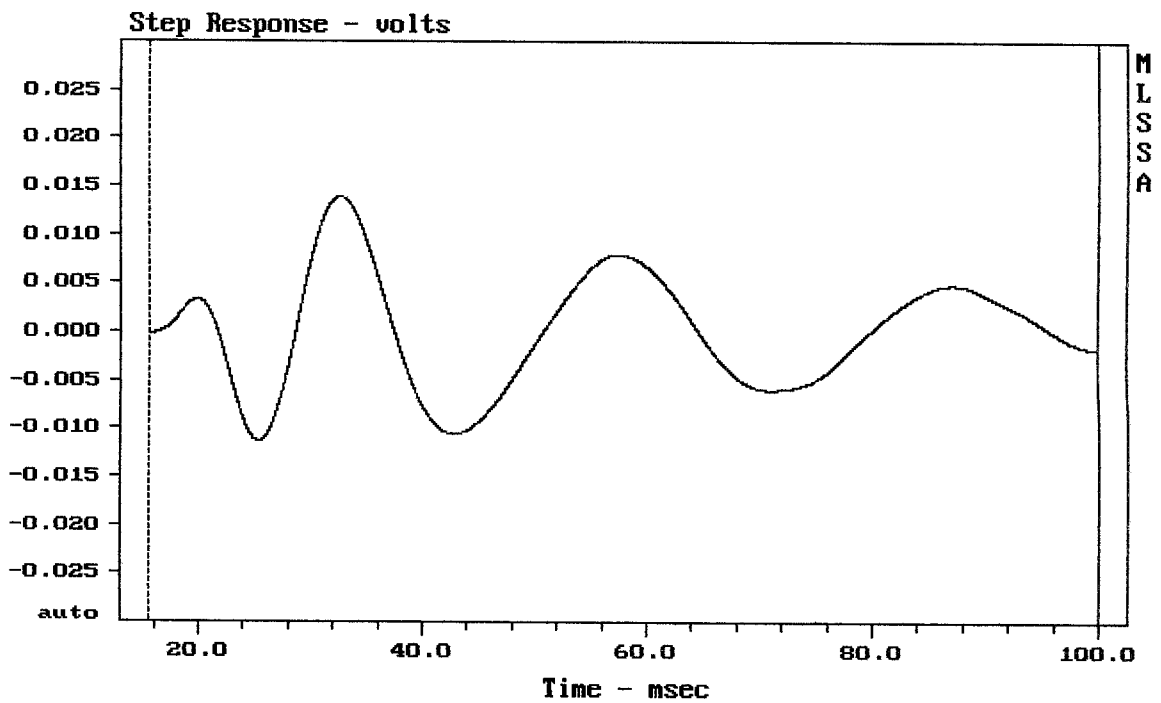

mean: 100.88, rms: 101.02, std: 1.43, max: 102.23, min: 97.06

QSC ISIS 215SB s DSP

MLSSA: Frequency Domain

CURSOR: y = -0.00173813 x = 100.0120 (9092)

QSC ISIS 215SB s DSP

MLSSA: Time Domain

---

Level (31:100 Hz) = 101.92 dB SPL/watt (4 ohms, @4.00 meters)