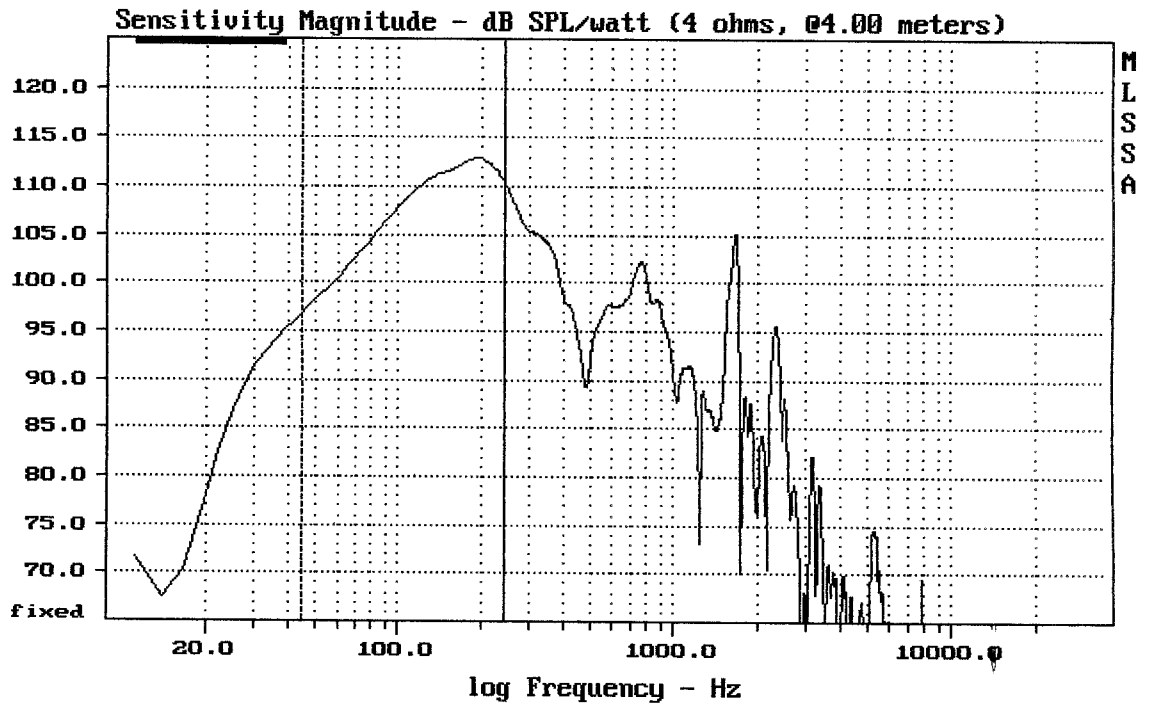

mean: 100.88, rms: 101.02, std: 1.43, max: 102.23, min: 97.06

QSC ISIS 215SB s DSP

MLSSA: Frequency Domain

CURSOR: y = -0.00173813 x = 100.0120 (9092)

QSC ISIS 215SB s DSP

MLSSA: Time Domain

---

Level (31:100 Hz) = 101.92 dB SPL/watt (4 ohms, @4.00 meters)

---

QSC ISIS 215SB

MLSSA: Frequency Domain

---

Level (44:244 Hz) = 109.11 dB SPL/watt (4 ohms, @4.00 meters)

---

QSC ISIS 215SB

MLSSA: Frequency Domain

---

CURSOR: y = 0.00102164 x = 20.8340 (1894)

---

QSC ISIS 215SB

MLSSA: Time Domain

mean: 30.86, rms: 33.53, std: 13.1, max: 51.91, min: 2.508

QSC ISIS 215SB

MLSSA: Frequency Domain

mag= 4.07, phase= 13.9 deg, 34.020 Hz (17)

QSC ISIS 215SB