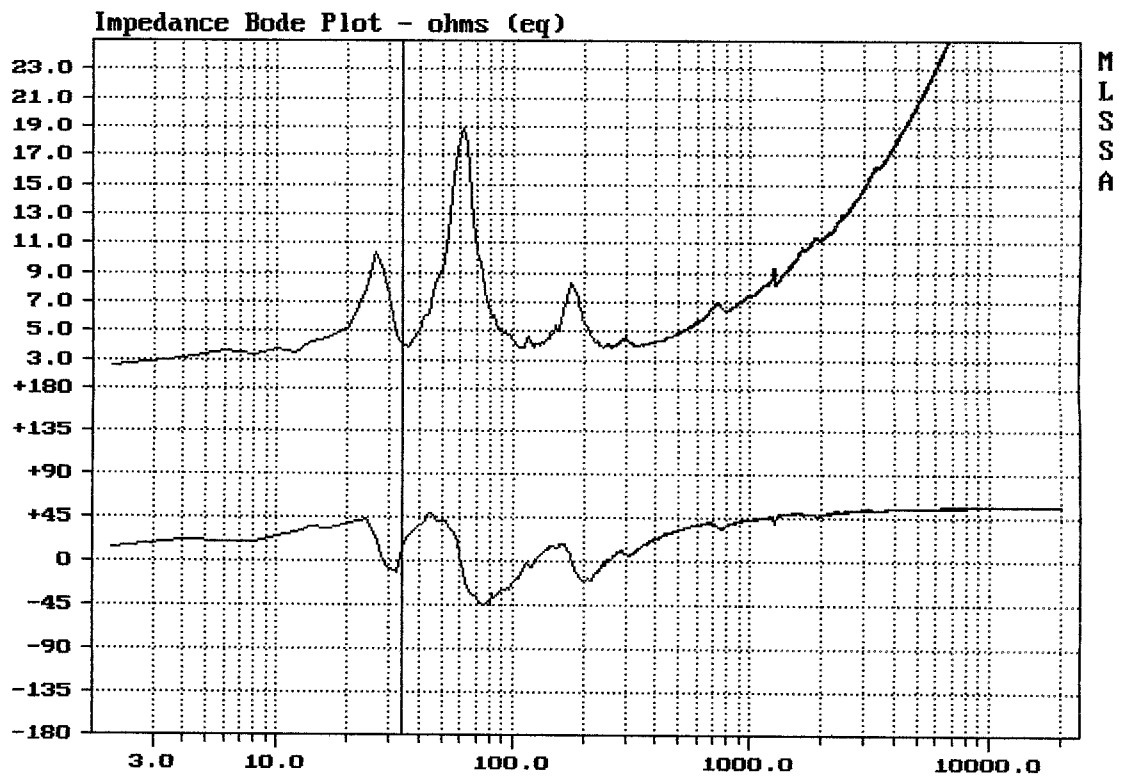

---

CURSOR: y = 0.00102164 x = 20.8340 (1894)

---

QSC ISIS 215SB

MLSSA: Time Domain

mean: 30.86, rms: 33.53, std: 13.1, max: 51.91, min: 2.508

QSC ISIS 215SB

MLSSA: Frequency Domain