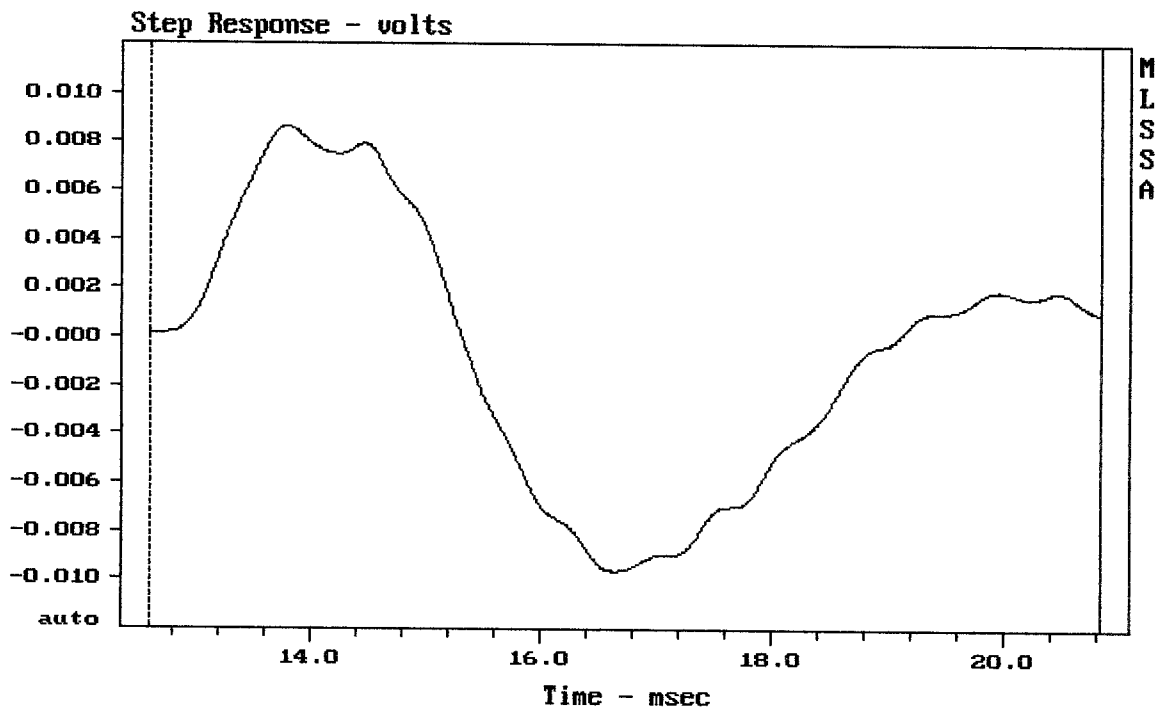

---

CURSOR: y = 0.00102164 x = 20.8340 (1894)

---

QSC ISIS 215SB

MLSSA: Time Domain

mean: 30.86, rms: 33.53, std: 13.1, max: 51.91, min: 2.508

QSC ISIS 215SB

MLSSA: Frequency Domain