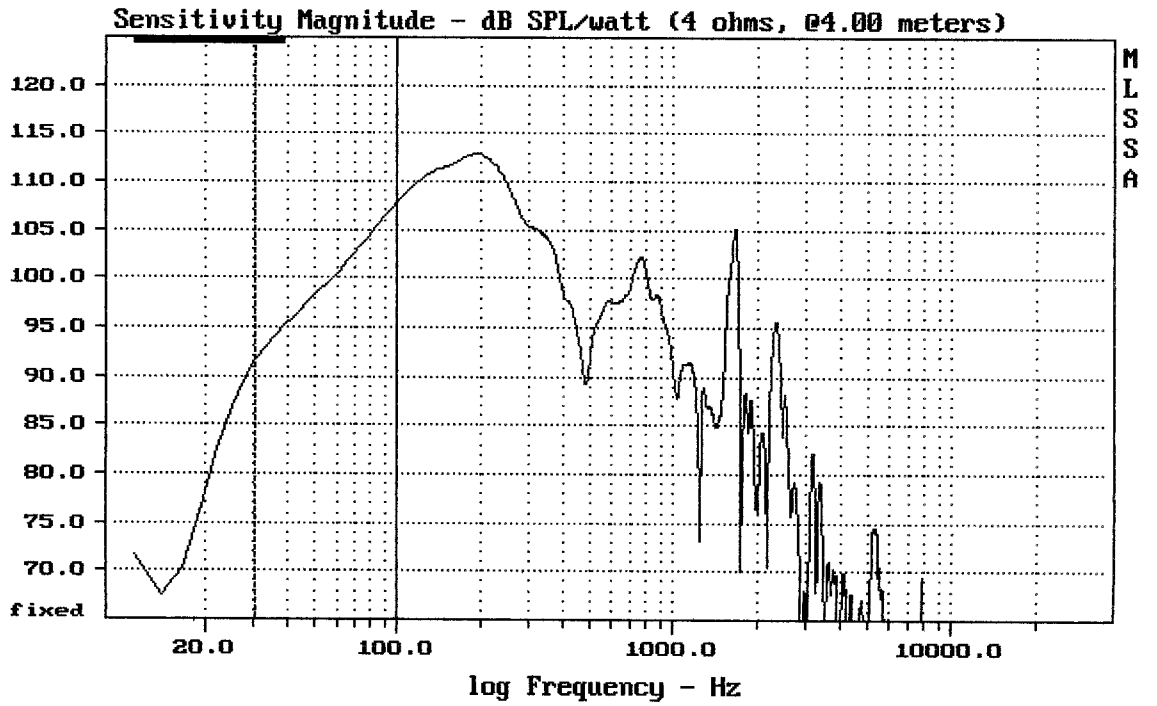

mean: 100.88, rms: 101.02, std: 1.43, max: 102.23, min: 97.06

QSC ISIS 215SB s DSP

MLSSA: Frequency Domain

CURSOR: y = -0.00173813 x = 100.0120 (9092)

QSC ISIS 215SB s DSP

MLSSA: Time Domain

---

Level (31:100 Hz) = 101.92 dB SPL/watt (4 ohms, @4.00 meters)

---

QSC ISIS 215SB

MLSSA: Frequency Domain

---

Level (44:244 Hz) = 109.11 dB SPL/watt (4 ohms, @4.00 meters)

---

QSC ISIS 215SB

MLSSA: Frequency Domain

---

CURSOR: y = 0.00102164 x = 20.8340 (1894)

---

QSC ISIS 215SB

MLSSA: Time Domain

mean: 30.86, rms: 33.53, std: 13.1, max: 51.91, min: 2.508

QSC ISIS 215SB

MLSSA: Frequency Domain

mag= 4.07, phase= 13.9 deg, 34.020 Hz (17)

QSC ISIS 215SB