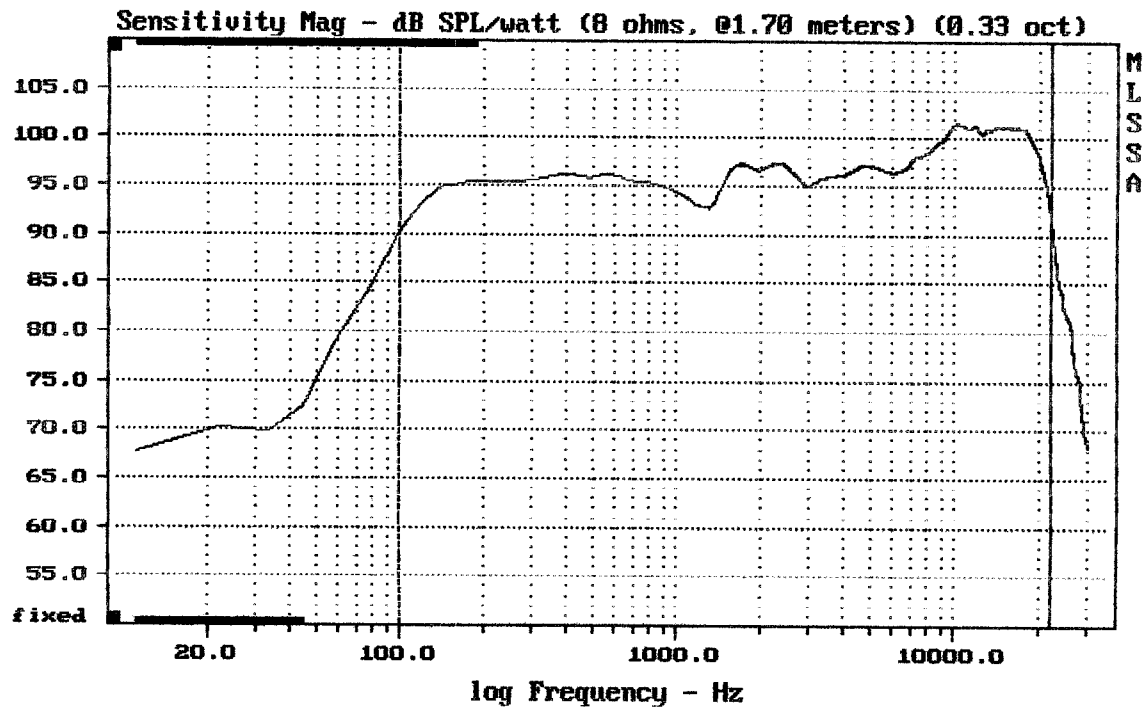

Level (100:21007 Hz) = 97.10 dB SPL/watt (8 ohms, @1.70 meters)

ADJ SENSE 12

MLSSA: Frequency Domain

-74.87 dB, 1776 Hz (40), 2.860 msec (27)

DTTO

---

mean: 99.00, rms: 99.28, std: 2.01, max: 101.54, min: 90.06

---

ADJ SENSE 12

MLSSA: Frequency Domain

---

mean: -0.0001385, rms: 0.00139, std: 0.001383, max: 0.007399, min: -0.002070

---

ADJ SENSE 12

MLSSA: Time Domain