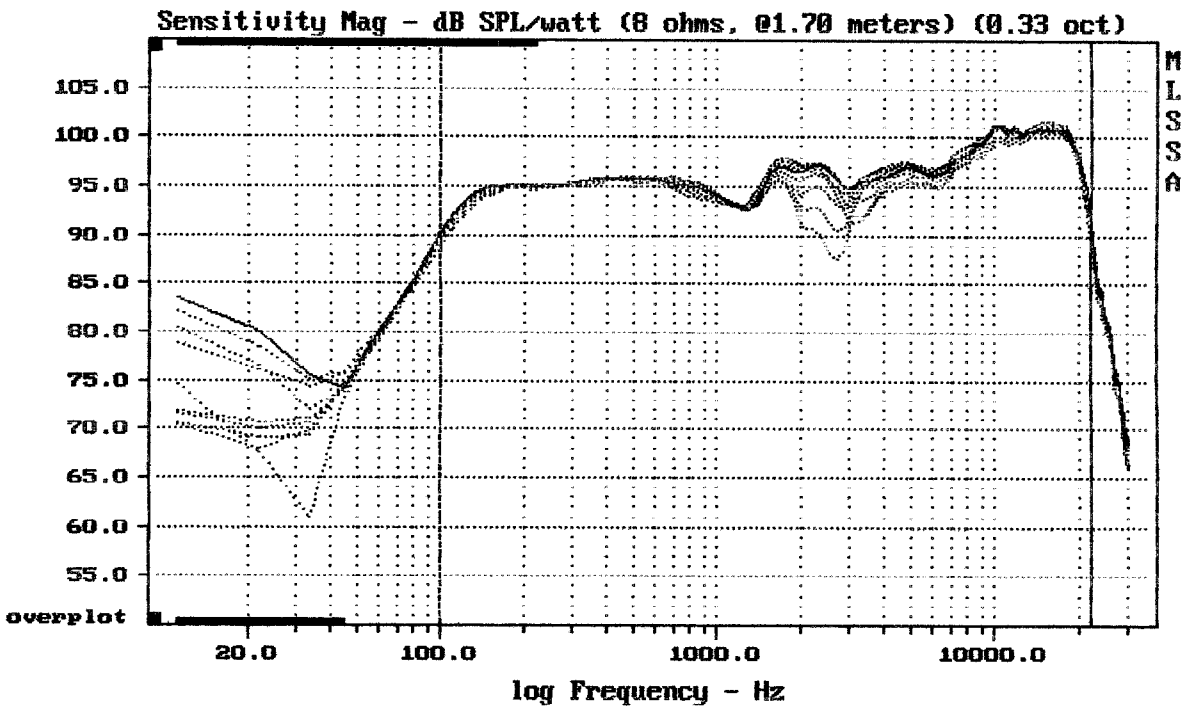

ADJ SENSE 12

MLSSA: Frequency Domain

Overlay Compare: dev= +25/-11, std= 6.3, avg= -25

ADJ SENSE 12

MLSSA: Frequency Domain

mean: 97.84, rms: 98.18, std: 2.18, max: 100.65, min: 88.85

ADJ SENSE 12

MLSSA: Frequency Domain