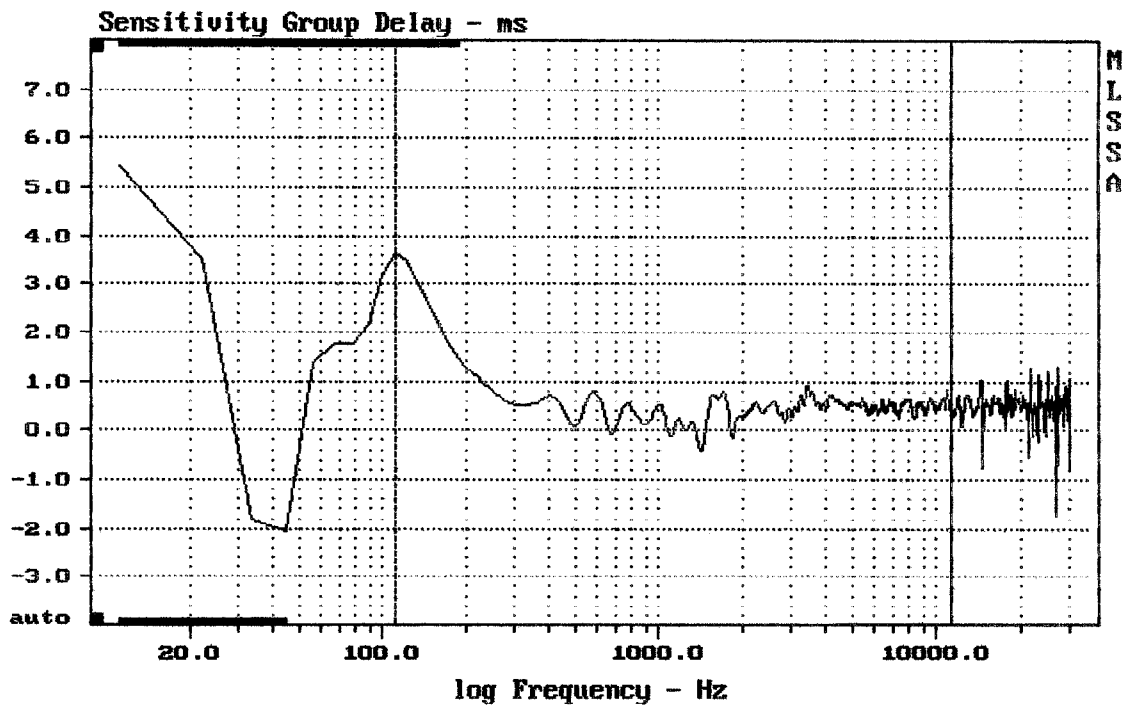

---

mean: 0.4987, rms: 0.5649, std: 0.2654, max: 3.651, min: -0.4065

ADJ SENSE 12

MLSSA: Frequency Domain