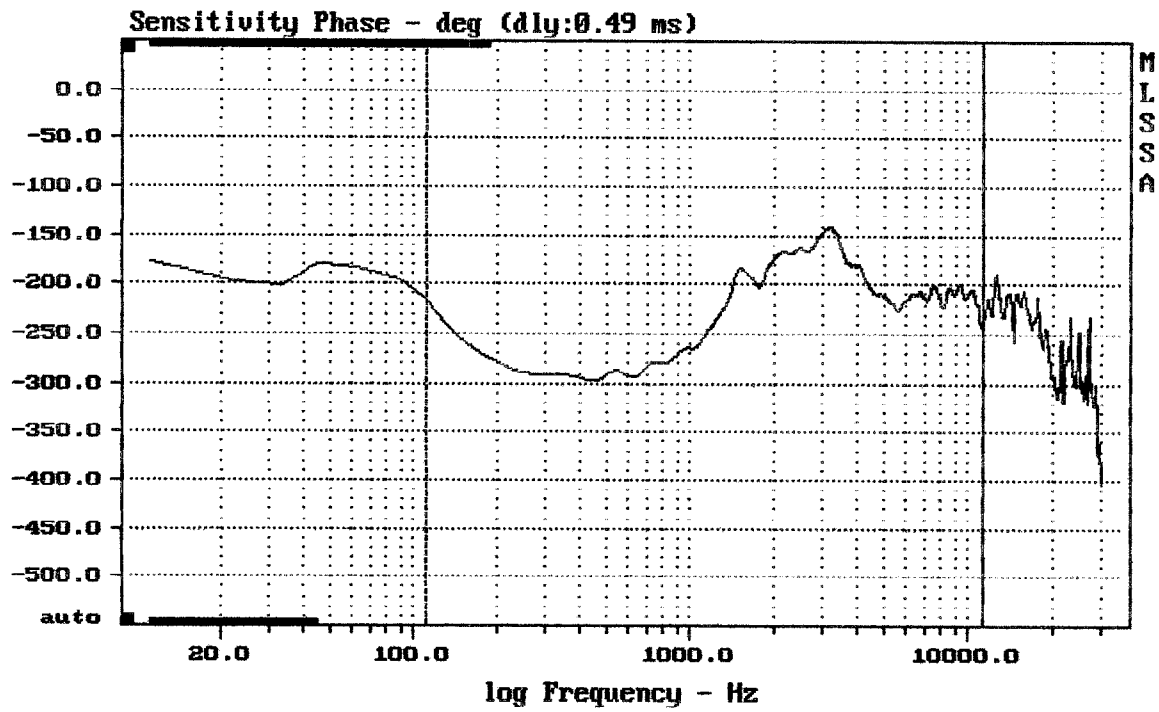

Level (100:21007 Hz) = 97.10 dB SPL/watt (8 ohms, @1.70 meters)

ADJ SENSE 12

MLSSA: Frequency Domain

-74.87 dB, 1776 Hz (40), 2.860 msec (27)

DTTO

---

mean: 99.00, rms: 99.28, std: 2.01, max: 101.54, min: 90.06

---

ADJ SENSE 12

MLSSA: Frequency Domain

---

mean: -0.0001385, rms: 0.00139, std: 0.001383, max: 0.007399, min: -0.002070

---

ADJ SENSE 12

MLSSA: Time Domain