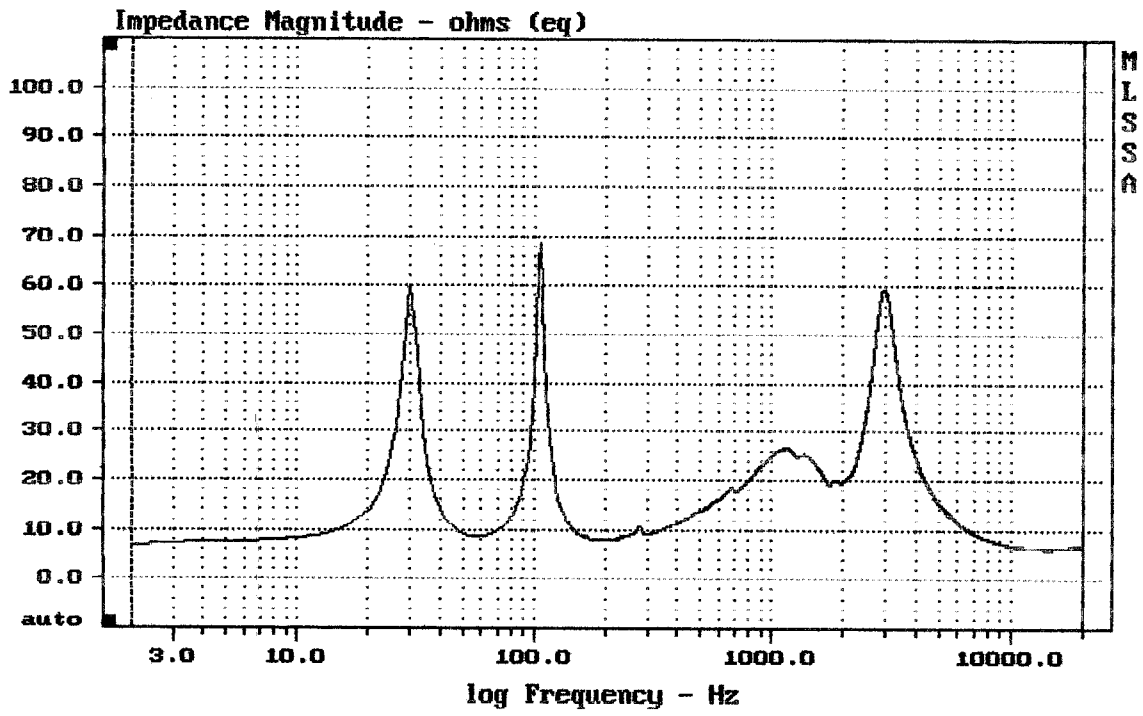

ADJ SENSE 12

MLSSA: Frequency Domain

Overlay Compare: dev= +25/-11, std= 6.3, avg= -25

ADJ SENSE 12

MLSSA: Frequency Domain

mean: 97.84, rms: 98.18, std: 2.18, max: 100.65, min: 88.85

ADJ SENSE 12

MLSSA: Frequency Domain