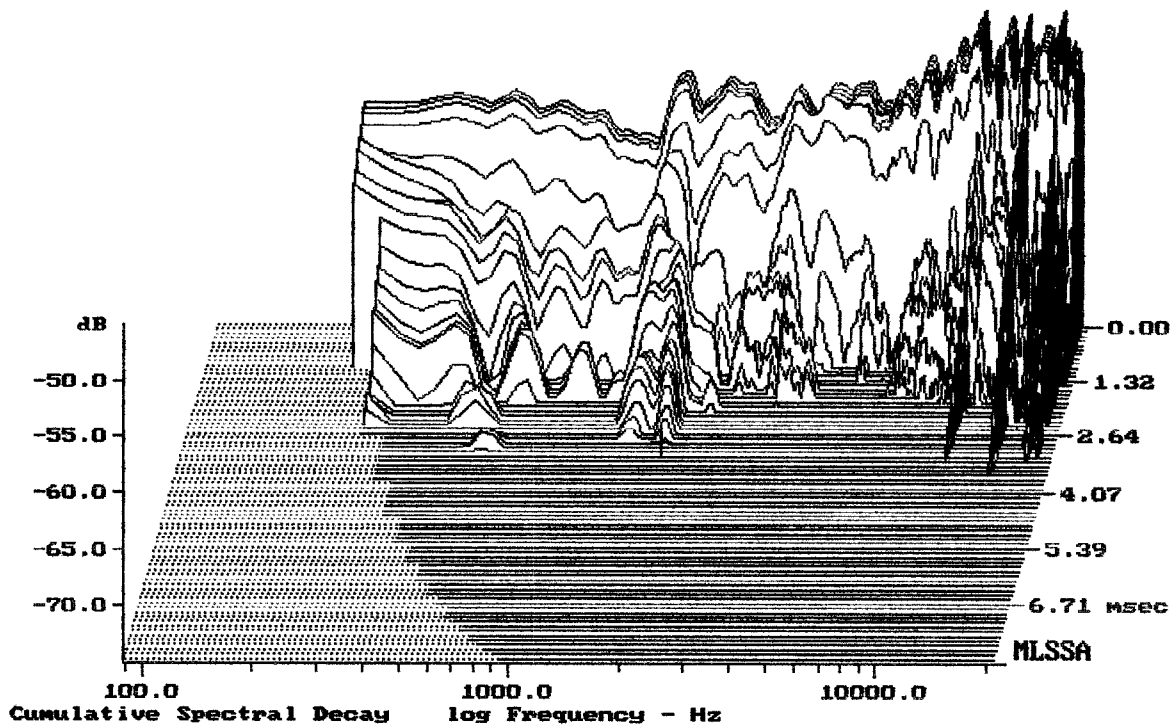

Level (100:21007 Hz) = 97.10 dB SPL/watt (8 ohms, @1.70 meters)

ADJ SENSE 12

MLSSA: Frequency Domain

-74.87 dB, 1776 Hz (40), 2.860 msec (27)

DTTO

---

mean: 99.00, rms: 99.28, std: 2.01, max: 101.54, min: 90.06