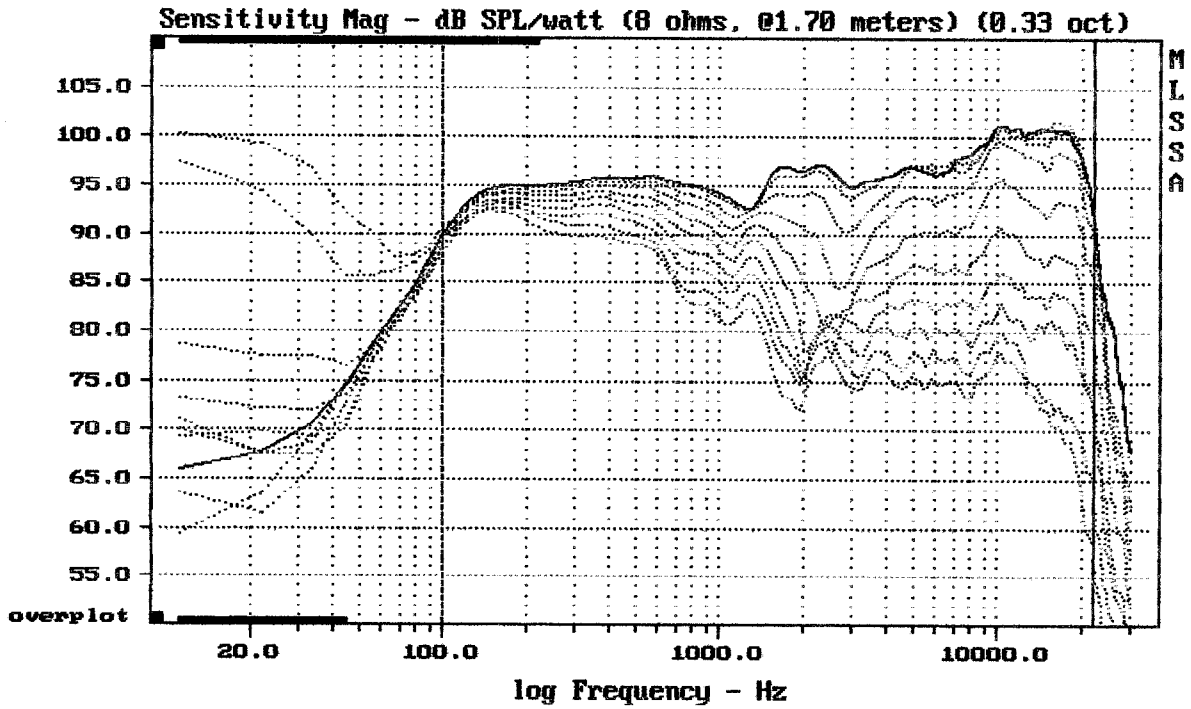

---

mean: -208.6, rms: 210.9, std: 31.32, max: -140.5, min: -296.8

---

ADJ SENSE 12

MLSSA: Frequency Domain

---

mean: 0.4987, rms: 0.5649, std: 0.2654, max: 3.651, min: -0.4065

---

ADJ SENSE 12

MLSSA: Frequency Domain

Overlay Compare: dev= +25/-11, std= 6.3, avg= -25

ADJ SENSE 12

MLSSA: Frequency Domain

mean: 97.84, rms: 98.18, std: 2.18, max: 100.65, min: 88.85

ADJ SENSE 12

MLSSA: Frequency Domain