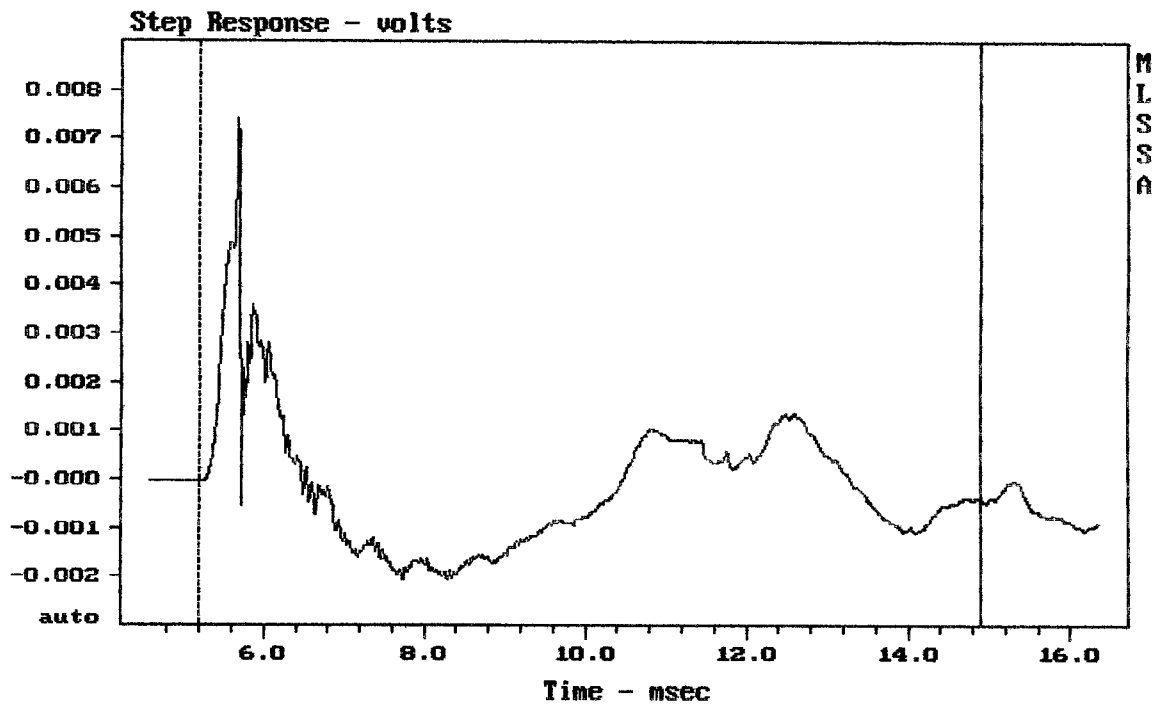

---

mean: -0.0001385, rms: 0.00139, std: 0.001383, max: 0.007399, min: -0.002070

ADJ SENSE 12

MLSSA: Time Domain