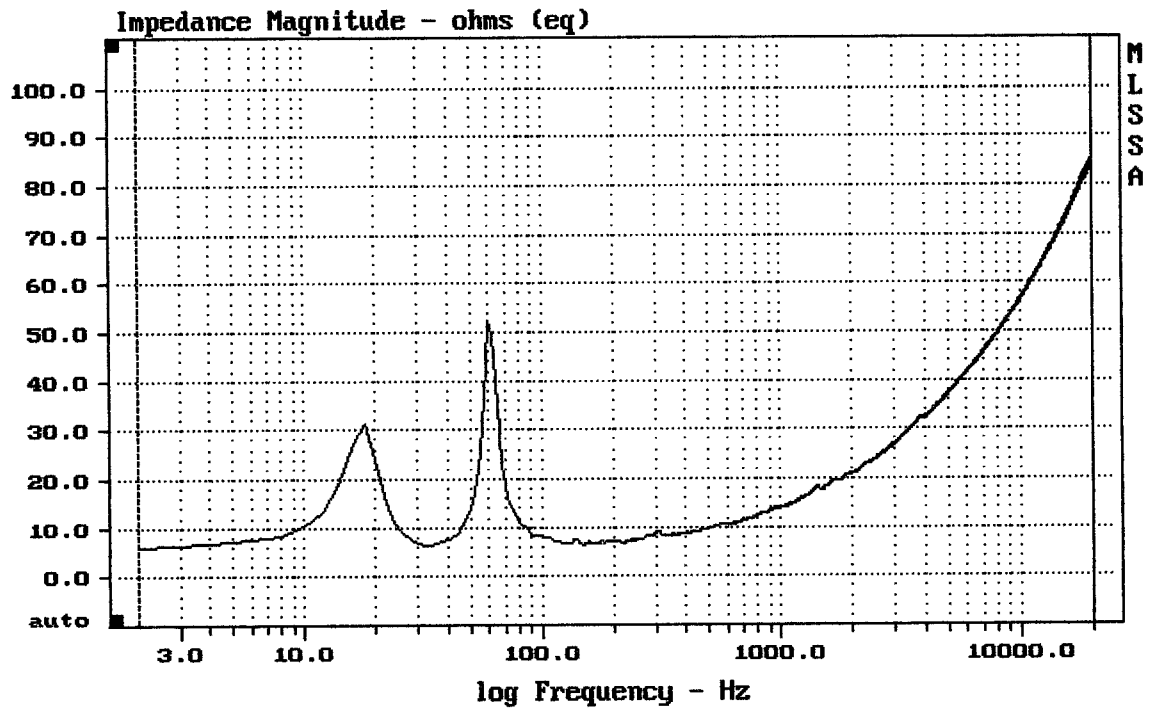

---

mean: 101.41, rms: 101.76, std: 2.21, max: 103.64, min: 94.81

---

DAS AVANT 18A

MLSSA: Frequency Domain

---

Overlay Compare: dev= +9.8/-8.7, std= 6.3, avg= -14

---

DAS AVANT 18A

mean: 53.49, rms: 57.61, std: 21.42, max: 85.96, min: 5.986

DAS AVANT 18A

MLSSA: Frequency Domain

---

Level (55:2996 Hz) = 97.15 dB SPL/watt (8 ohms, @1.50 meters)

---

18" FROM DAS AVANT 18A [DAS18H]

MLSSA: Frequency Domain

---

mean:  $-1.147e-006$ , rms: 0.0002764, std: 0.0002764, max: 0.001757, min: -0.0008

---

18" FROM DAS AVANT 18A [DAS18H]