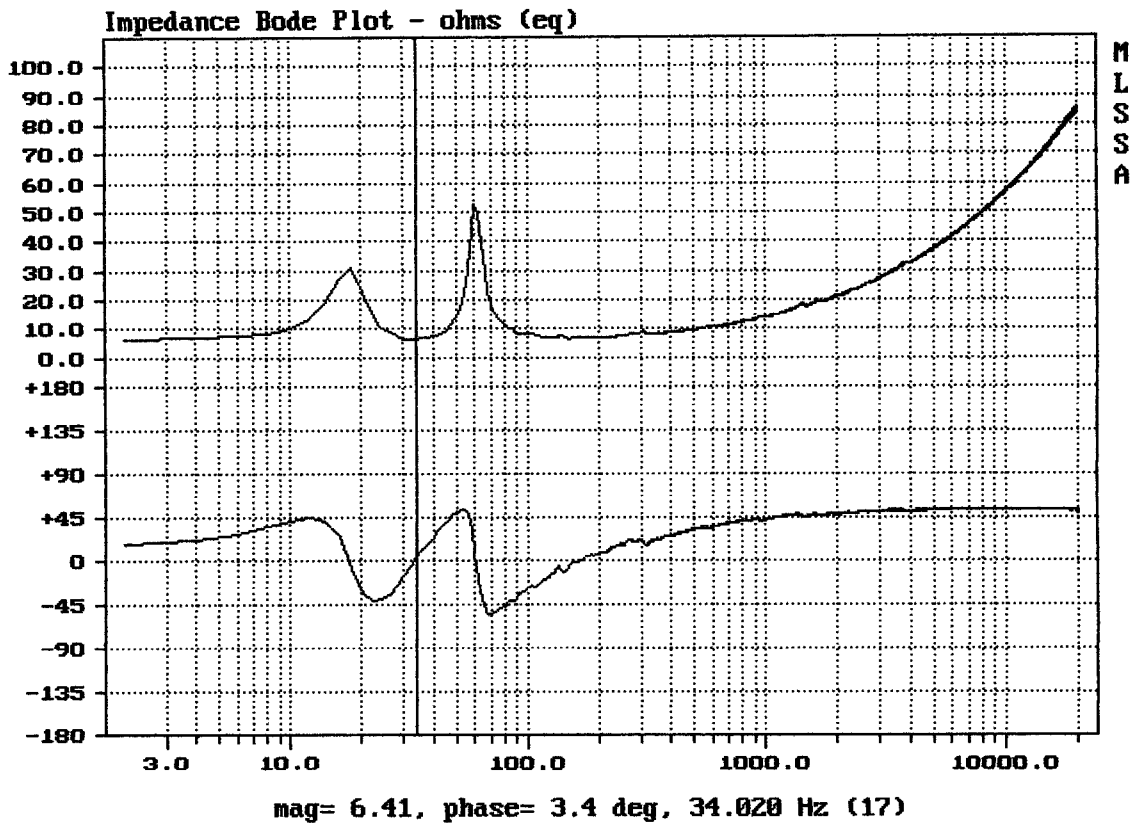

---

mean: 101.41, rms: 101.76, std: 2.21, max: 103.64, min: 94.81

---

DAS AVANT 18A

MLSSA: Frequency Domain

---

Overlay Compare: dev= +9.8/-8.7, std= 6.3, avg= -14

---

DAS AVANT 18A

mean: 53.49, rms: 57.61, std: 21.42, max: 85.96, min: 5.986

DAS AVANT 18A

MLSSA: Frequency Domain

---

Level (55:2996 Hz) = 97.15 dB SPL/watt (8 ohms, @1.50 meters)

---

18" FROM DAS AVANT 18A [DAS18H]

MLSSA: Frequency Domain

---

mean:  $-1.147e-006$ , rms: 0.0002764, std: 0.0002764, max: 0.001757, min: -0.0008

---

18" FROM DAS AVANT 18A [DAS18H]