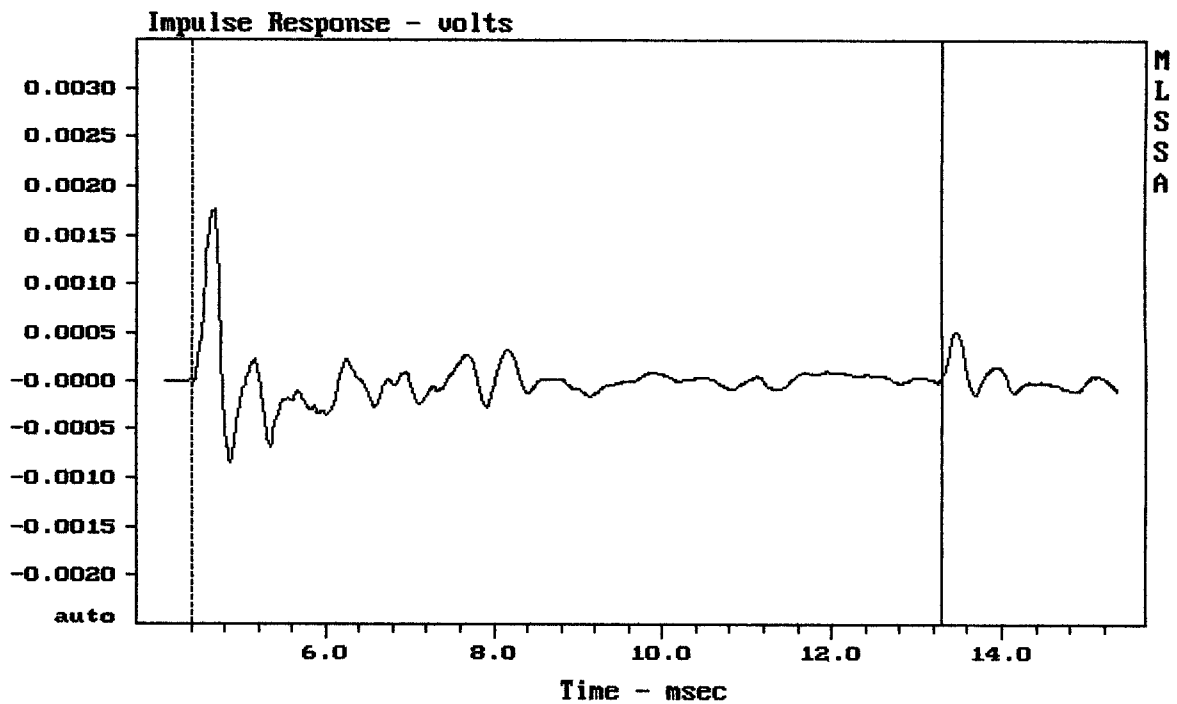

---

mean: $-1.147e-006$, rms: 0.0002764, std: 0.0002764, max: 0.001757, min: -0.0008

18" FROM DAS AVANT 18A [DAS18H]