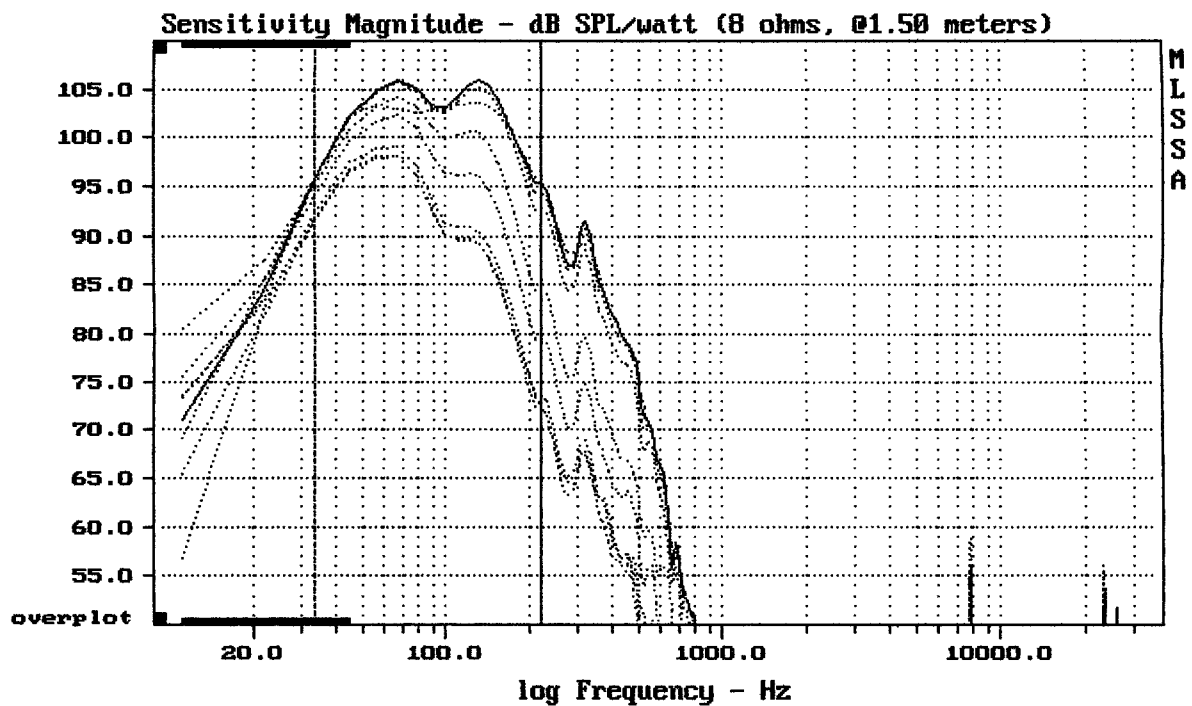

---

mean: 101.41, rms: 101.76, std: 2.21, max: 103.64, min: 94.81

---

DAS AVANT 18A

MLSSA: Frequency Domain

---

Overlay Compare: dev= +9.8/-8.7, std= 6.3, avg= -14

---

DAS AVANT 18A

mean: 53.49, rms: 57.61, std: 21.42, max: 85.96, min: 5.986

DAS AVANT 18A

MLSSA: Frequency Domain

---

Level (55:2996 Hz) = 97.15 dB SPL/watt (8 ohms, @1.50 meters)

---

18" FROM DAS AVANT 18A [DAS18H]

MLSSA: Frequency Domain

---

mean:  $-1.147e-006$ , rms: 0.0002764, std: 0.0002764, max: 0.001757, min: -0.0008

---

18" FROM DAS AVANT 18A [DAS18H]