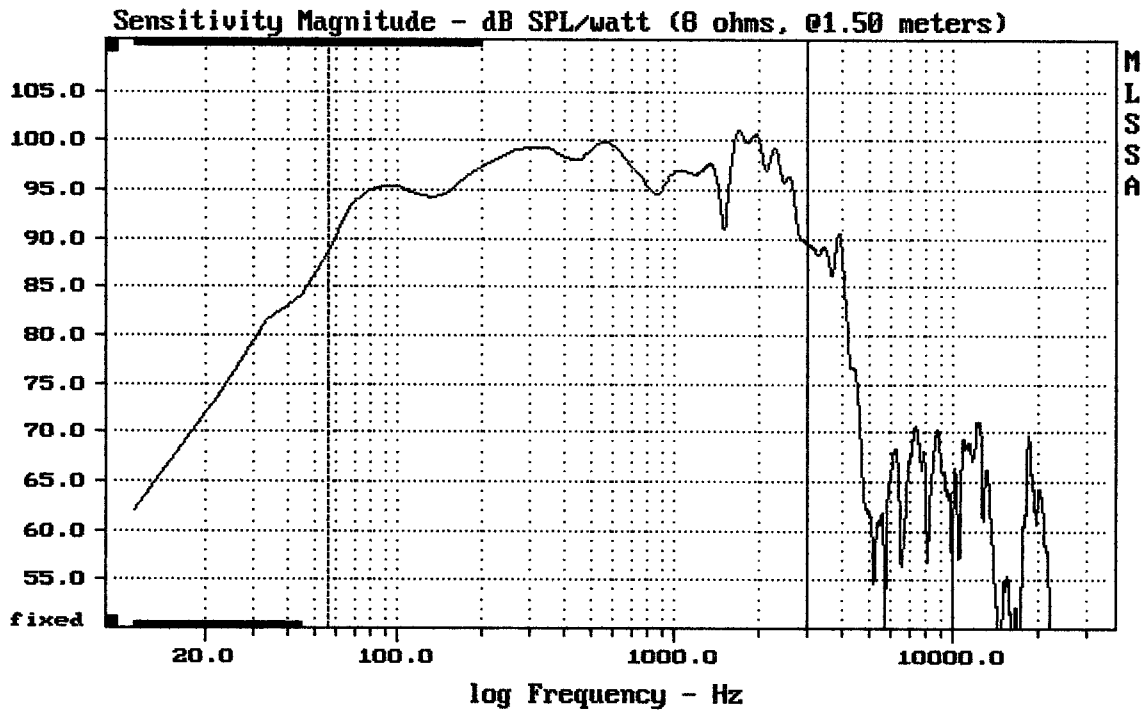

DAS AVANT 18A

mean: 53.49, rms: 57.61, std: 21.42, max: 85.96, min: 5.986

DAS AVANT 18A

MLSSA: Frequency Domain

---

Level (55:2996 Hz) = 97.15 dB SPL/watt (8 ohms, @1.50 meters)

---

18" FROM DAS AVANT 18A [DAS18H]

MLSSA: Frequency Domain

---

mean:  $-1.147e-006$ , rms: 0.0002764, std: 0.0002764, max: 0.001757, min: -0.0008

---

18" FROM DAS AVANT 18A [DAS18H]