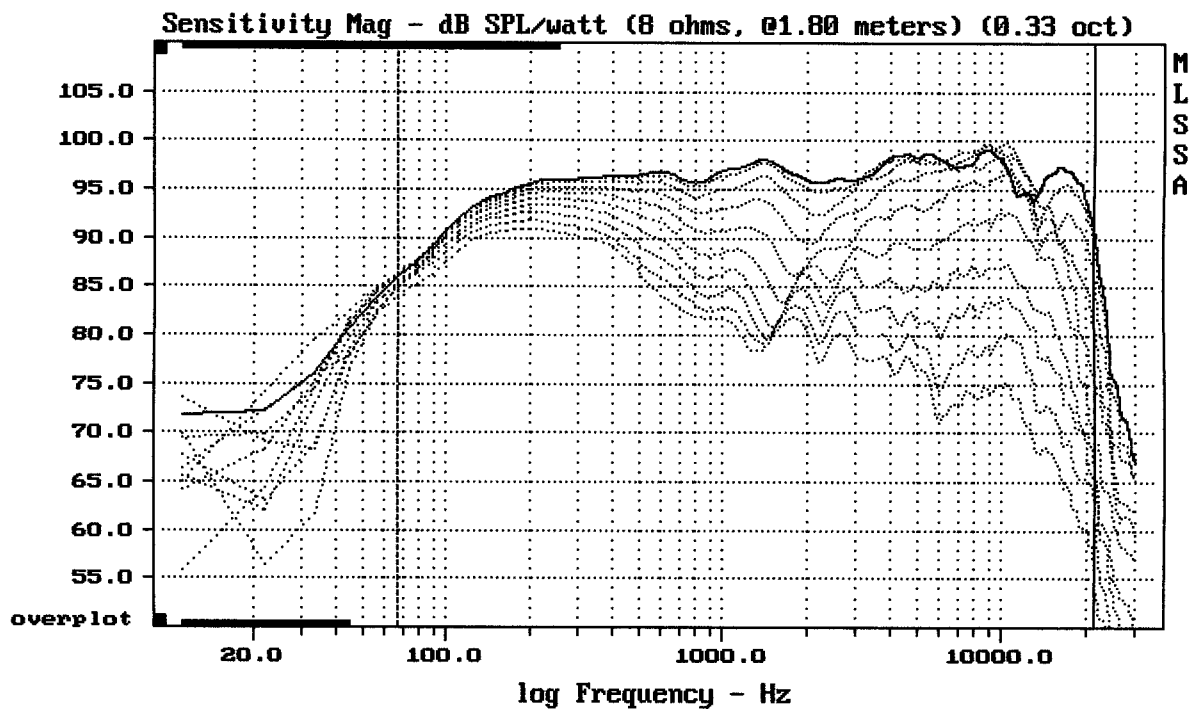

-72.43 dB, 4395 Hz (99), 1.760 msec (17)

DTTO

Overlay Compare: dev= +24/-11, std= 6.5, avg= -25

Overlay Compare: dev= +13/-5.8, std= 4.1, avg= -13

JBL SRX715

MLSSA: Frequency Domain

Overlay Compare: dev= +10/-6.9, std= 4, avg= -13

JBL SRX715

---

mean: -0.000264, rms: 0.00127, std: 0.001242, max: 0.007139, min: -0.001945

---

JBL SRX715

MLSSA: Time Domain

---

mean: 50.37, rms: 57.43, std: 27.59, max: 114.3, min: 4.488

---

JBL SRX715

Level (699:19997 Hz) = 111.25 dB SPL/watt (8 ohms, @1.80 meters)

JBL SRX715

MLSSA: Frequency Domain

-63.94 dB, 2974 Hz (67), 3.190 msec (30)

Level (100:3507 Hz) = 96.71 dB SPL/watt (8 ohms, @1.80 meters)