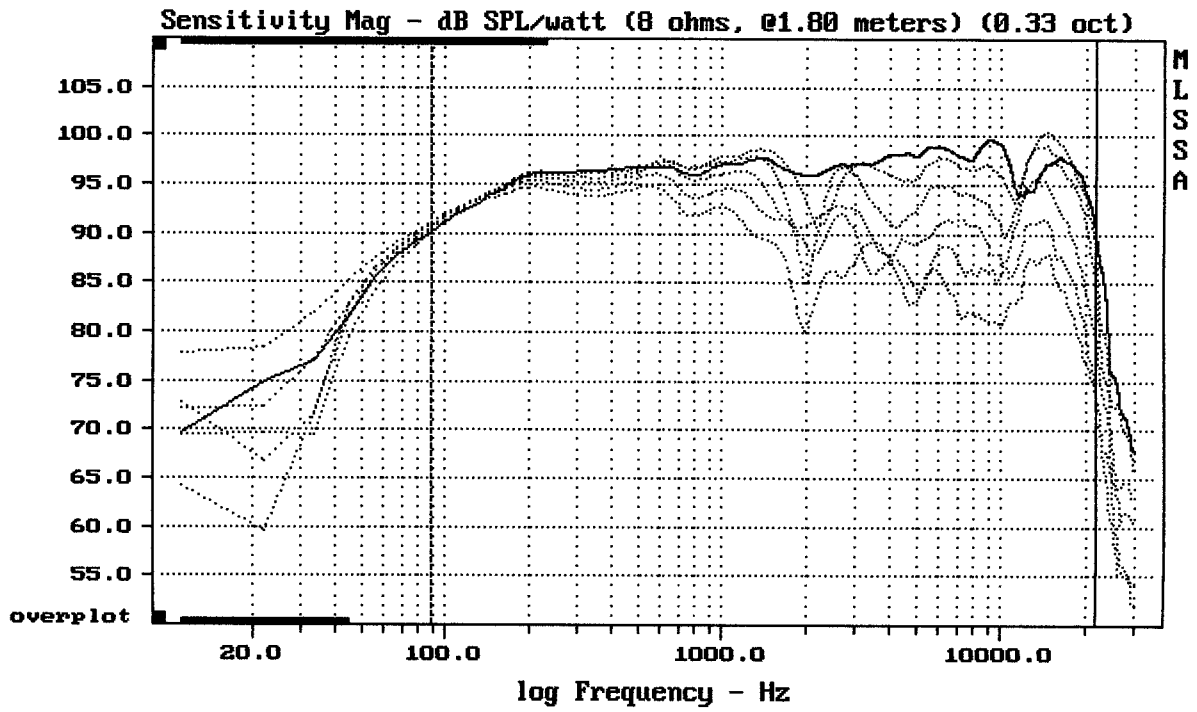

-72.43 dB, 4395 Hz (99), 1.760 msec (17)

DTTO

Overlay Compare: dev= +24/-11, std= 6.5, avg= -25

Overlay Compare: dev= +13/-5.8, std= 4.1, avg= -13

JBL SRX715

MLSSA: Frequency Domain

Overlay Compare: dev= +10/-6.9, std= 4, avg= -13

JBL SRX715

---

mean: -0.000264, rms: 0.00127, std: 0.001242, max: 0.007139, min: -0.001945

---

JBL SRX715

MLSSA: Time Domain

---

mean: 50.37, rms: 57.43, std: 27.59, max: 114.3, min: 4.488

---

JBL SRX715

Level (699:19997 Hz) = 111.25 dB SPL/watt (8 ohms, @1.80 meters)

JBL SRX715

MLSSA: Frequency Domain

-63.94 dB, 2974 Hz (67), 3.190 msec (30)

Level (100:3507 Hz) = 96.71 dB SPL/watt (8 ohms, @1.80 meters)