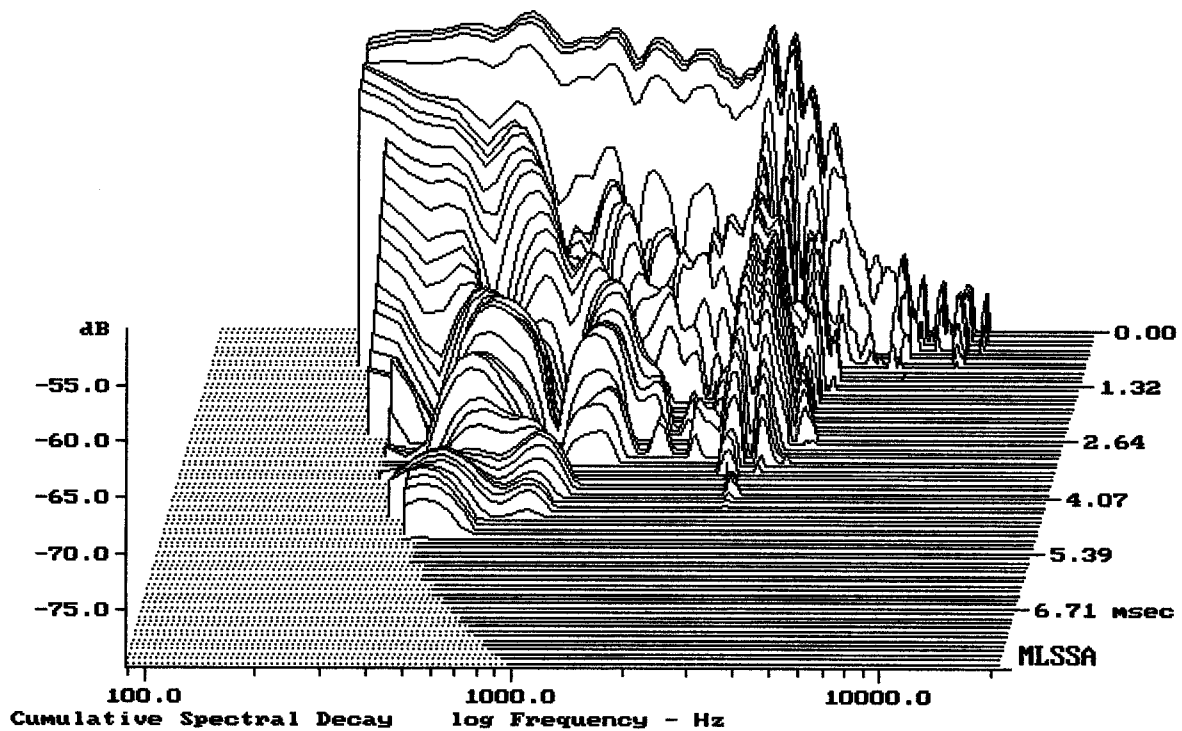

---

JBL SRX715

Level (699:19997 Hz) = 111.25 dB SPL/watt (8 ohms, @1.80 meters)

JBL SRX715

MLSSA: Frequency Domain

-63.94 dB, 2974 Hz (67), 3.190 msec (30)

Level (100:3507 Hz) = 96.71 dB SPL/watt (8 ohms, @1.80 meters)

JBL SRX715

MLSSA: Frequency Domain

-79.56 dB, 2752 Hz (62), 3.630 msec (34)

mean: 24.66, rms: 30.28, std: 17.57, max: 74.85, min: 5.883

JBL SRX715

MLSSA: Frequency Domain

Level (67:21507 Hz) = 96.63 dB SPL/watt (8 ohms, @1.80 meters)