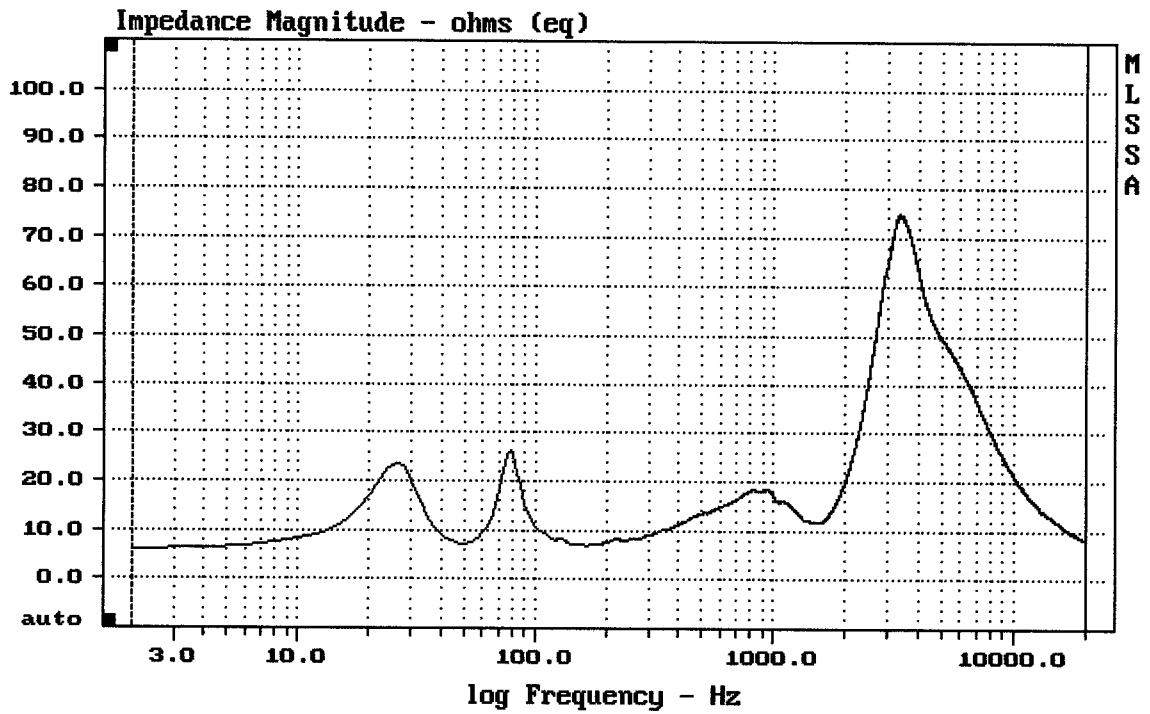

---

JBL SRX715

Level (699:19997 Hz) = 111.25 dB SPL/watt (8 ohms, @1.80 meters)

JBL SRX715

MLSSA: Frequency Domain

-63.94 dB, 2974 Hz (67), 3.190 msec (30)

Level (100:3507 Hz) = 96.71 dB SPL/watt (8 ohms, @1.80 meters)

JBL SRX715

MLSSA: Frequency Domain

-79.56 dB, 2752 Hz (62), 3.630 msec (34)

mean: 24.66, rms: 30.28, std: 17.57, max: 74.85, min: 5.883

JBL SRX715

MLSSA: Frequency Domain

Level (67:21507 Hz) = 96.63 dB SPL/watt (8 ohms, @1.80 meters)