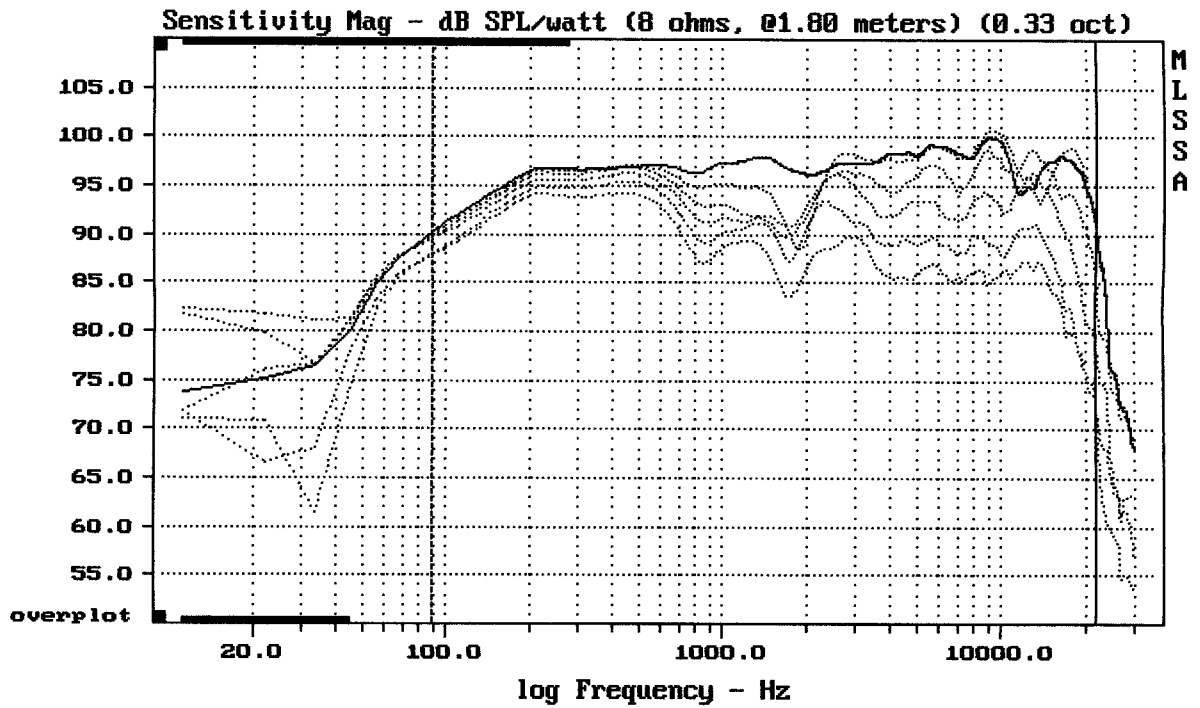

-72.43 dB, 4395 Hz (99), 1.760 msec (17)

DTTO

Overlay Compare: dev= +24/-11, std= 6.5, avg= -25

Overlay Compare: dev= +13/-5.8, std= 4.1, avg= -13

JBL SRX715

MLSSA: Frequency Domain

Overlay Compare: dev= +10/-6.9, std= 4, avg= -13

JBL SRX715

---

mean: -0.000264, rms: 0.00127, std: 0.001242, max: 0.007139, min: -0.001945

---

JBL SRX715

MLSSA: Time Domain

---

mean: 50.37, rms: 57.43, std: 27.59, max: 114.3, min: 4.488

---

JBL SRX715

Level (699:19997 Hz) = 111.25 dB SPL/watt (8 ohms, @1.80 meters)

JBL SRX715

MLSSA: Frequency Domain

-63.94 dB, 2974 Hz (67), 3.190 msec (30)

Level (100:3507 Hz) = 96.71 dB SPL/watt (8 ohms, @1.80 meters)