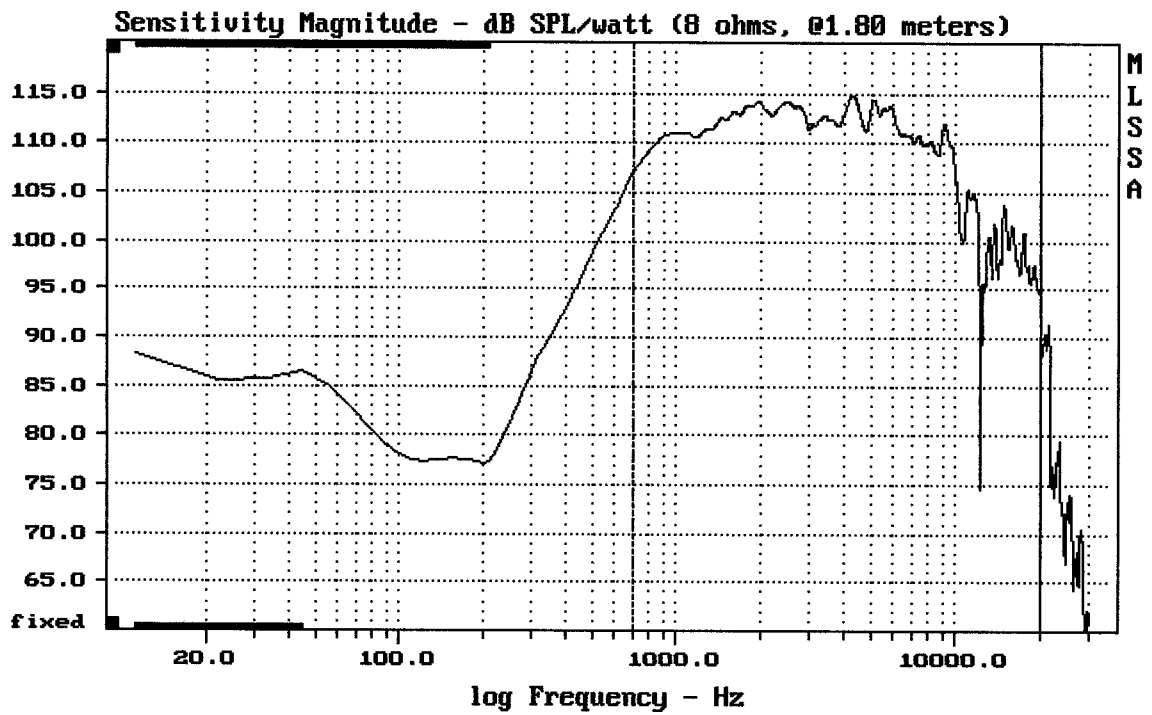

-72.43 dB, 4395 Hz (99), 1.760 msec (17)

DTTO

Overlay Compare: dev= +24/-11, std= 6.5, avg= -25

Overlay Compare: dev= +13/-5.8, std= 4.1, avg= -13

JBL SRX715

MLSSA: Frequency Domain

Overlay Compare: dev= +10/-6.9, std= 4, avg= -13

JBL SRX715

---

mean: -0.000264, rms: 0.00127, std: 0.001242, max: 0.007139, min: -0.001945

---

JBL SRX715

MLSSA: Time Domain

---

mean: 50.37, rms: 57.43, std: 27.59, max: 114.3, min: 4.488

---

JBL SRX715

Level (699:19997 Hz) = 111.25 dB SPL/watt (8 ohms, @1.80 meters)

JBL SRX715

MLSSA: Frequency Domain

-63.94 dB, 2974 Hz (67), 3.190 msec (30)

Level (100:3507 Hz) = 96.71 dB SPL/watt (8 ohms, @1.80 meters)

JBL SRX715

MLSSA: Frequency Domain

-79.56 dB, 2752 Hz (62), 3.630 msec (34)

mean: 24.66, rms: 30.28, std: 17.57, max: 74.85, min: 5.883

JBL SRX715

MLSSA: Frequency Domain

Level (67:21507 Hz) = 96.63 dB SPL/watt (8 ohms, @1.80 meters)