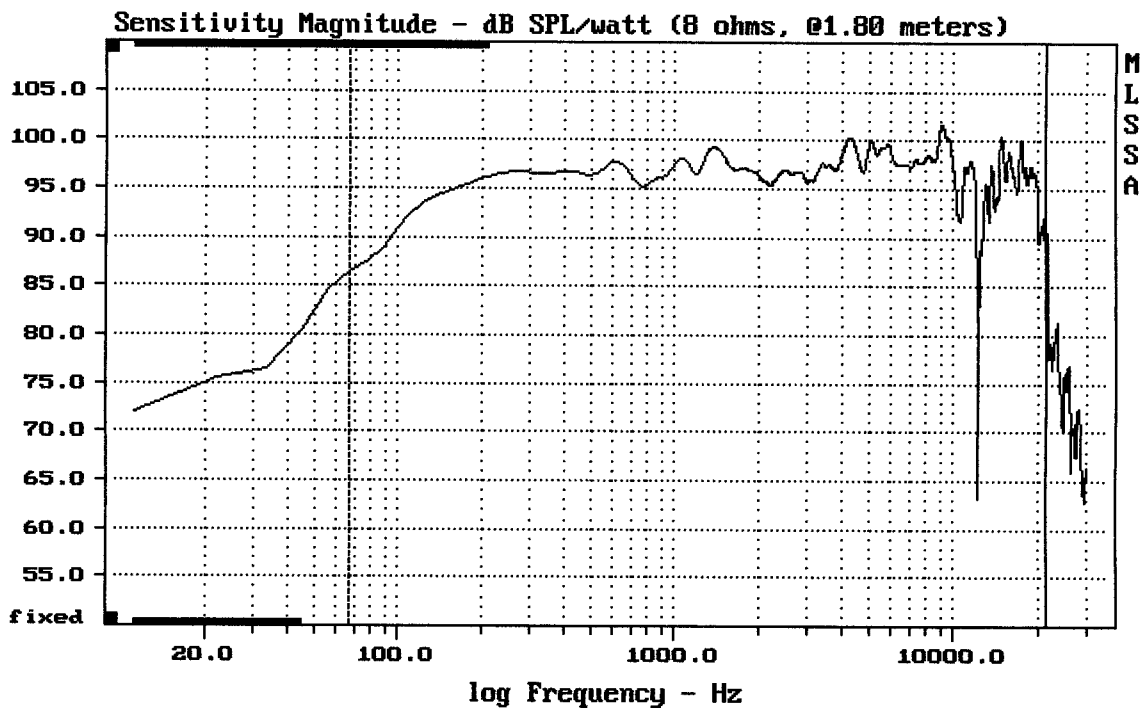

---

JBL SRX715

Level (699:19997 Hz) = 111.25 dB SPL/watt (8 ohms, @1.80 meters)

JBL SRX715

MLSSA: Frequency Domain

-63.94 dB, 2974 Hz (67), 3.190 msec (30)

Level (100:3507 Hz) = 96.71 dB SPL/watt (8 ohms, @1.80 meters)

JBL SRX715

MLSSA: Frequency Domain

-79.56 dB, 2752 Hz (62), 3.630 msec (34)

mean: 24.66, rms: 30.28, std: 17.57, max: 74.85, min: 5.883

JBL SRX715

MLSSA: Frequency Domain

Level (67:21507 Hz) = 96.63 dB SPL/watt (8 ohms, @1.80 meters)