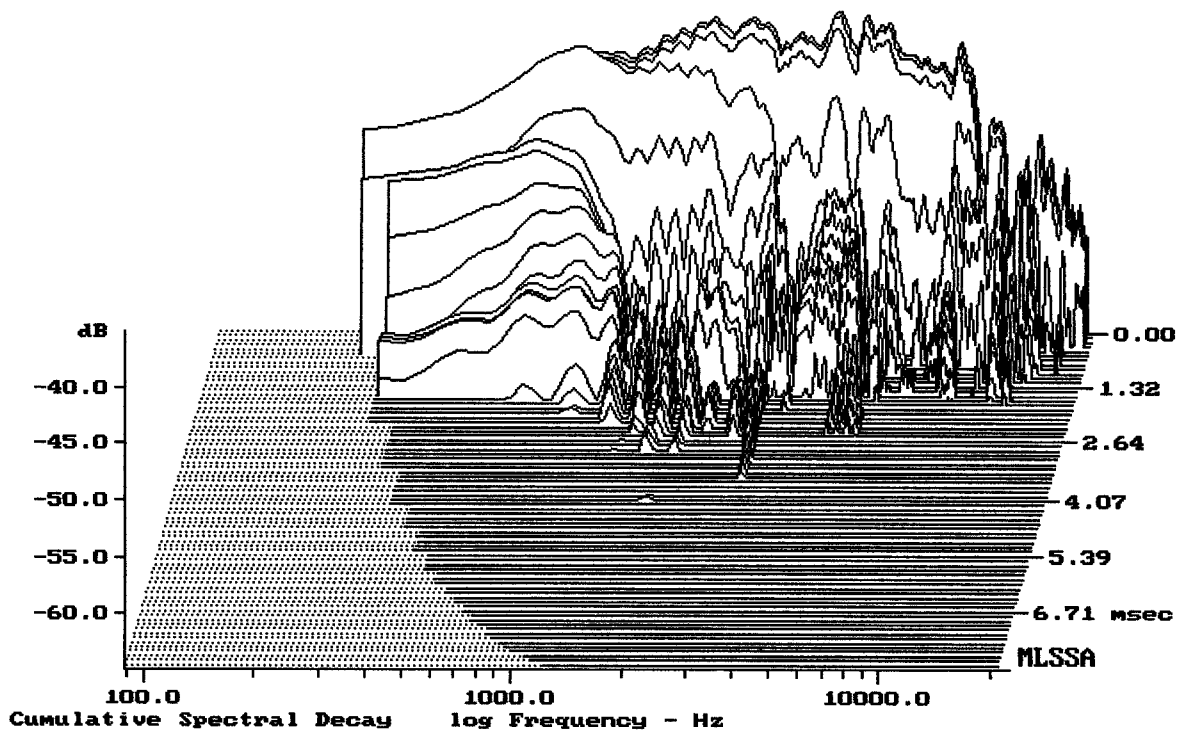

---

JBL SRX715

Level (699:19997 Hz) = 111.25 dB SPL/watt (8 ohms, @1.80 meters)

JBL SRX715

MLSSA: Frequency Domain

-63.94 dB, 2974 Hz (67), 3.190 msec (30)

Level (100:3507 Hz) = 96.71 dB SPL/watt (8 ohms, @1.80 meters)

JBL SRX715

MLSSA: Frequency Domain

-79.56 dB, 2752 Hz (62), 3.630 msec (34)

mean: 24.66, rms: 30.28, std: 17.57, max: 74.85, min: 5.883

JBL SRX715

MLSSA: Frequency Domain

Level (67:21507 Hz) = 96.63 dB SPL/watt (8 ohms, @1.80 meters)