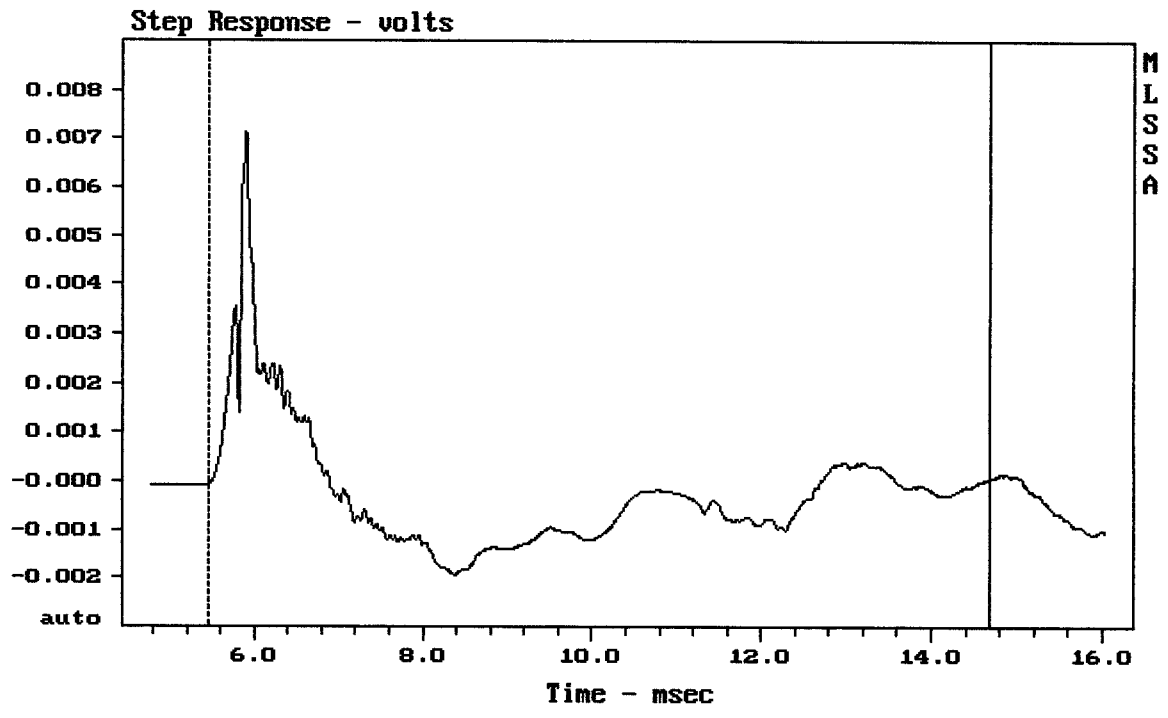

-72.43 dB, 4395 Hz (99), 1.760 msec (17)

DTTO

Overlay Compare: dev= +24/-11, std= 6.5, avg= -25

Overlay Compare: dev= +13/-5.8, std= 4.1, avg= -13

JBL SRX715

MLSSA: Frequency Domain

Overlay Compare: dev= +10/-6.9, std= 4, avg= -13

JBL SRX715

---

mean: -0.000264, rms: 0.00127, std: 0.001242, max: 0.007139, min: -0.001945

---

JBL SRX715

MLSSA: Time Domain

---

mean: 50.37, rms: 57.43, std: 27.59, max: 114.3, min: 4.488