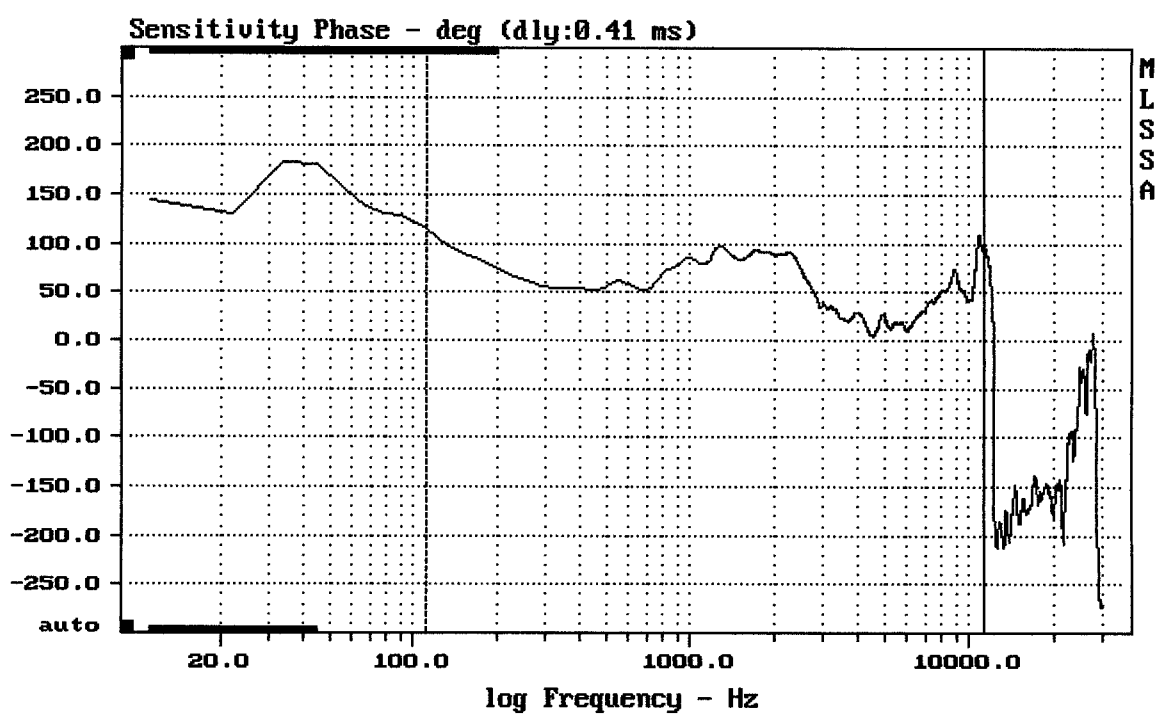

-72.43 dB, 4395 Hz (99), 1.760 msec (17)

DTTO

Overlay Compare: dev= +24/-11, std= 6.5, avg= -25

Overlay Compare: dev= +13/-5.8, std= 4.1, avg= -13

JBL SRX715

MLSSA: Frequency Domain

Overlay Compare: dev= +10/-6.9, std= 4, avg= -13

JBL SRX715

---

mean: -0.000264, rms: 0.00127, std: 0.001242, max: 0.007139, min: -0.001945

---

JBL SRX715

MLSSA: Time Domain

---

mean: 50.37, rms: 57.43, std: 27.59, max: 114.3, min: 4.488

---

JBL SRX715

Level (699:19997 Hz) = 111.25 dB SPL/watt (8 ohms, @1.80 meters)

JBL SRX715

MLSSA: Frequency Domain

-63.94 dB, 2974 Hz (67), 3.190 msec (30)

Level (100:3507 Hz) = 96.71 dB SPL/watt (8 ohms, @1.80 meters)

JBL SRX715

MLSSA: Frequency Domain

-79.56 dB, 2752 Hz (62), 3.630 msec (34)

mean: 24.66, rms: 30.28, std: 17.57, max: 74.85, min: 5.883

JBL SRX715

MLSSA: Frequency Domain

Level (67:21507 Hz) = 96.63 dB SPL/watt (8 ohms, @1.80 meters)