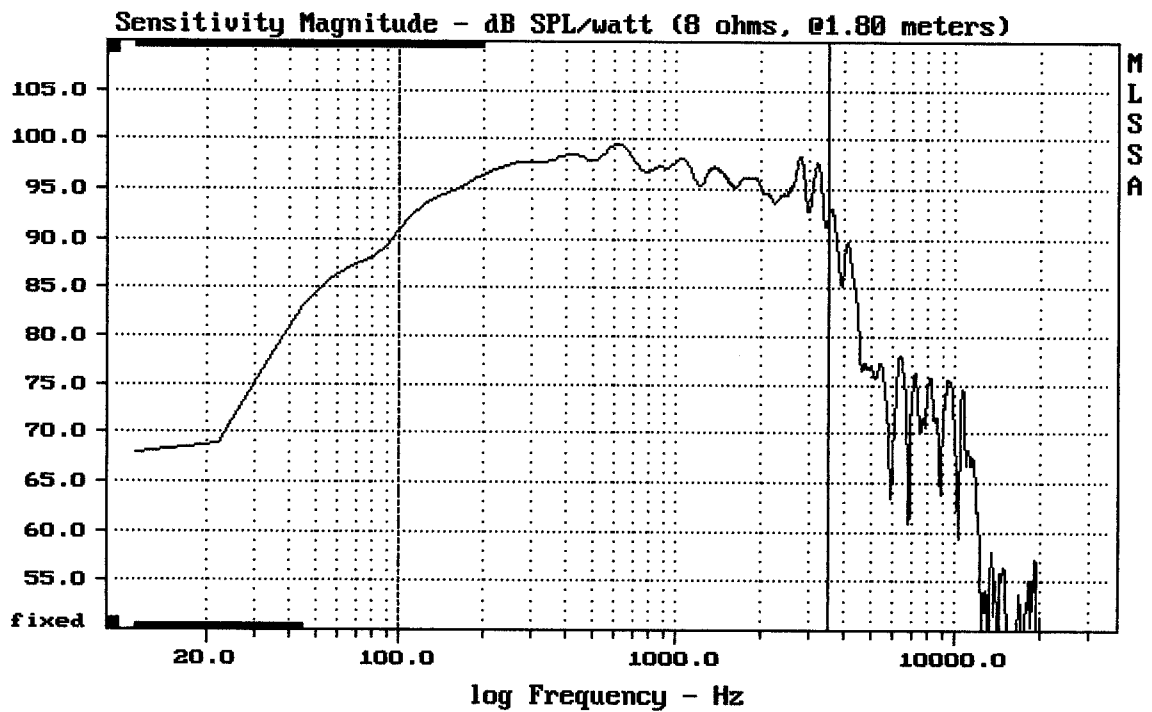

---

JBL SRX715

Level (699:19997 Hz) = 111.25 dB SPL/watt (8 ohms, @1.80 meters)

JBL SRX715

MLSSA: Frequency Domain

-63.94 dB, 2974 Hz (67), 3.190 msec (30)

Level (100:3507 Hz) = 96.71 dB SPL/watt (8 ohms, @1.80 meters)

JBL SRX715

MLSSA: Frequency Domain

-79.56 dB, 2752 Hz (62), 3.630 msec (34)

mean: 24.66, rms: 30.28, std: 17.57, max: 74.85, min: 5.883

JBL SRX715

MLSSA: Frequency Domain

Level (67:21507 Hz) = 96.63 dB SPL/watt (8 ohms, @1.80 meters)