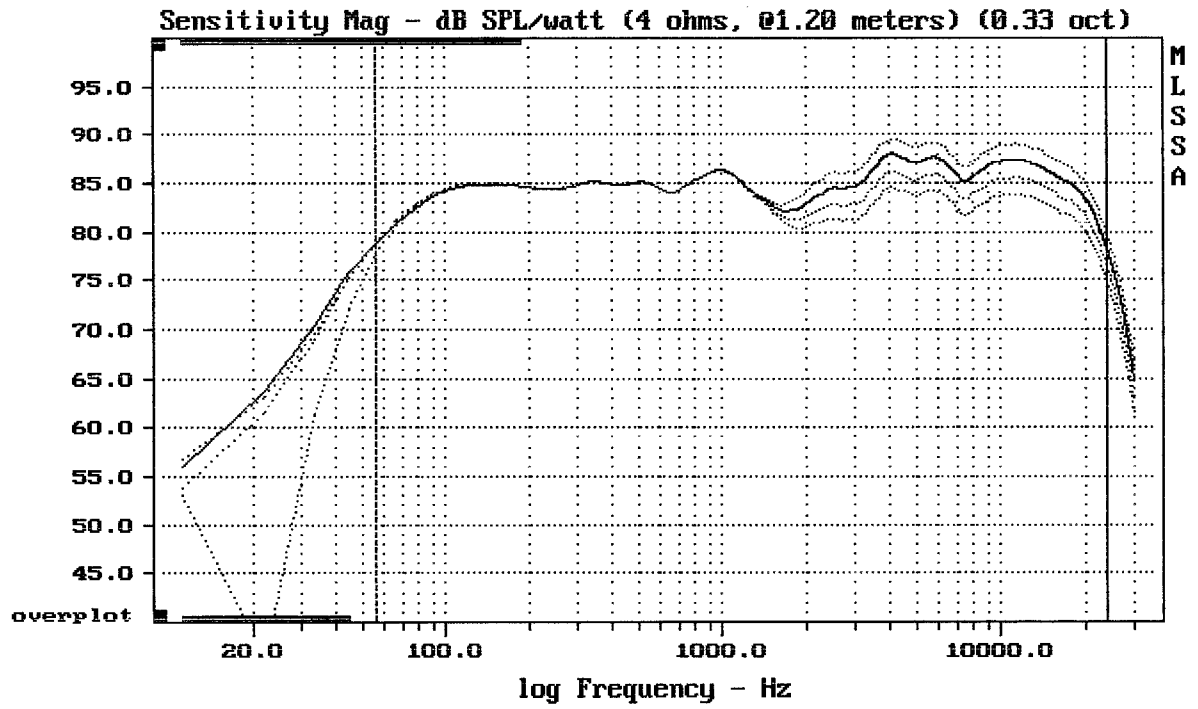

mean: 85.09, rms: 85.33, std: 1.86, max: 88.28, min: 77.41

RCF AYRA SIX

MLSSA: Frequency Domain

-84.77 dB, 3329 Hz (75), 4.510 msec (42)

Overlay Compare: dev= +0.16/-1.5, std= 0.39, avg= 1.5

RCF AYRA SIX

MLSSA: Frequency Domain

mean: -550.9, rms: 556.2, std: 76.7, max: -255.2, min: -644.2

RCF AYRA SIX

---

mean: 0.000556, rms: 0.002763, std: 0.002707, max: 0.007462, min: -0.004695

---

RCF AYRA SIX

MLSSA: Time Domain

---

Overlay Compare: dev= +17/-12, std= 7.9, avg= -18

---

RCF AYRA SIX

mean: 0.2401, rms: 0.3703, std: 0.2819, max: 3.803, min: -0.19

RCF AYRA SIX

MLSSA: Frequency Domain

mean: 82.84, rms: 83.09, std: 1.87, max: 85.93, min: 74.97