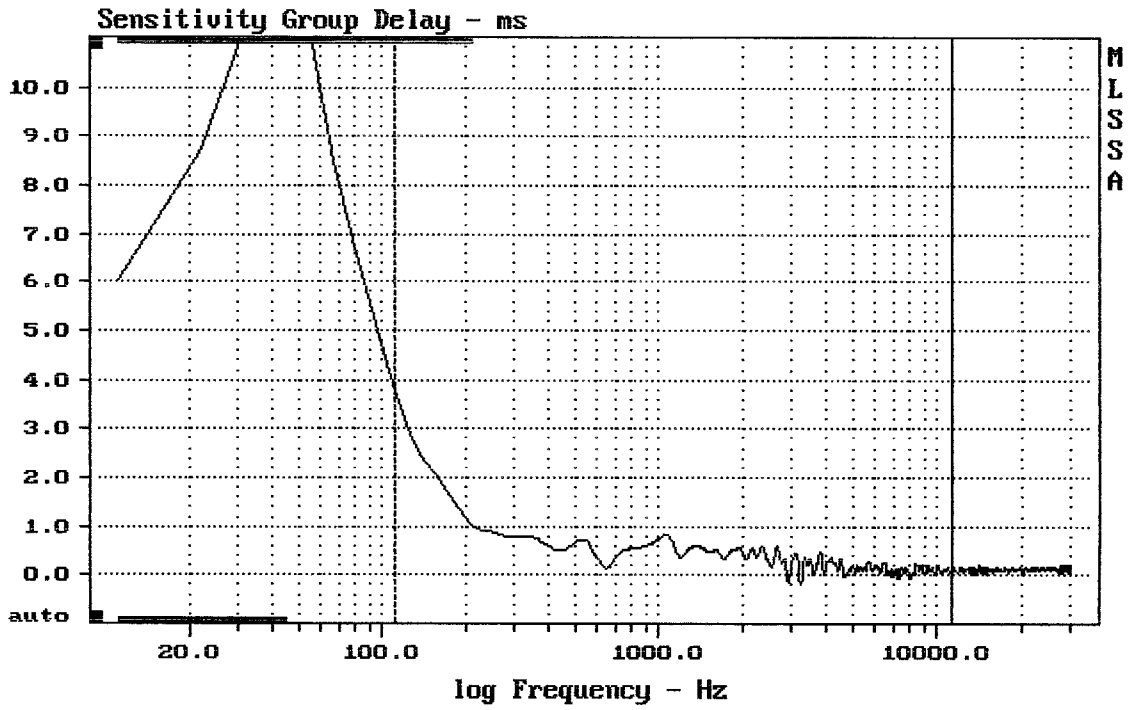

mean: -550.9, rms: 556.2, std: 76.7, max: -255.2, min: -644.2

RCF AYRA SIX

---

mean: 0.000556, rms: 0.002763, std: 0.002707, max: 0.007462, min: -0.004695

---

RCF AYRA SIX

MLSSA: Time Domain

---

Overlay Compare: dev= +17/-12, std= 7.9, avg= -18

---

RCF AYRA SIX

mean: 0.2401, rms: 0.3703, std: 0.2819, max: 3.803, min: -0.19

RCF AYRA SIX

MLSSA: Frequency Domain

mean: 82.84, rms: 83.09, std: 1.87, max: 85.93, min: 74.97