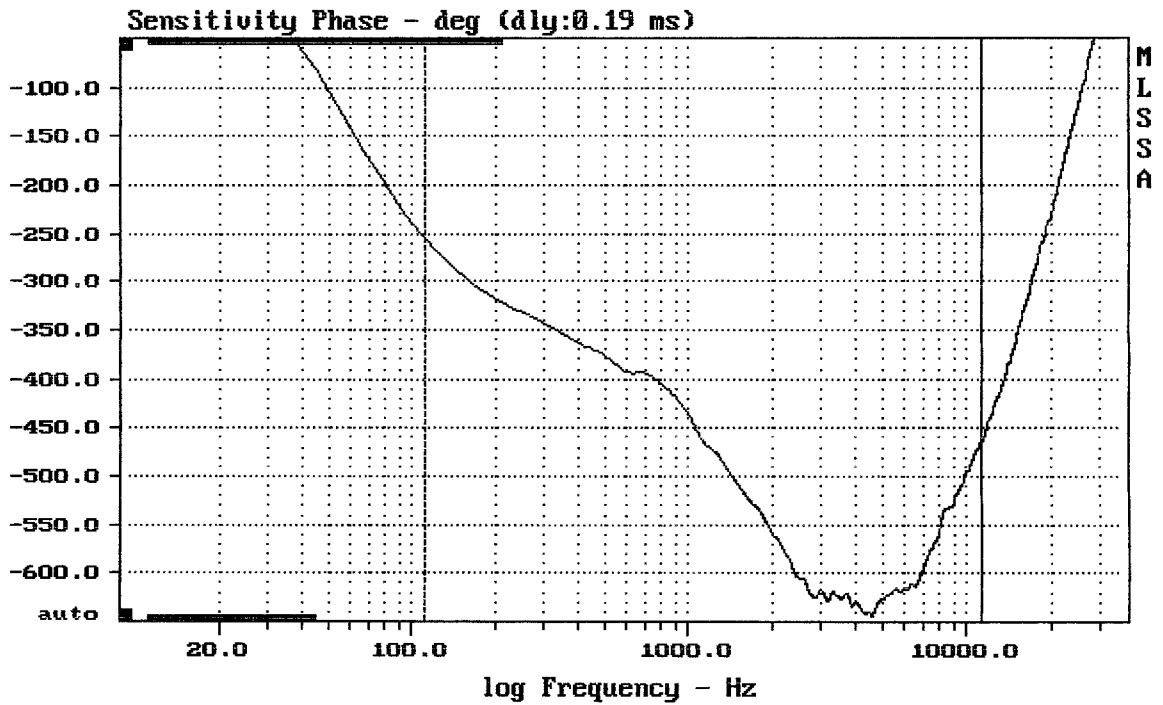

mean: 85.09, rms: 85.33, std: 1.86, max: 88.28, min: 77.41

RCF AYRA SIX

MLSSA: Frequency Domain

-84.77 dB, 3329 Hz (75), 4.510 msec (42)

Overlay Compare: dev= +0.16/-1.5, std= 0.39, avg= 1.5

RCF AYRA SIX

MLSSA: Frequency Domain

mean: -550.9, rms: 556.2, std: 76.7, max: -255.2, min: -644.2

RCF AYRA SIX

---

mean: 0.000556, rms: 0.002763, std: 0.002707, max: 0.007462, min: -0.004695

---

RCF AYRA SIX

MLSSA: Time Domain

---

Overlay Compare: dev= +17/-12, std= 7.9, avg= -18

---

RCF AYRA SIX

mean: 0.2401, rms: 0.3703, std: 0.2819, max: 3.803, min: -0.19

RCF AYRA SIX

MLSSA: Frequency Domain

mean: 82.84, rms: 83.09, std: 1.87, max: 85.93, min: 74.97