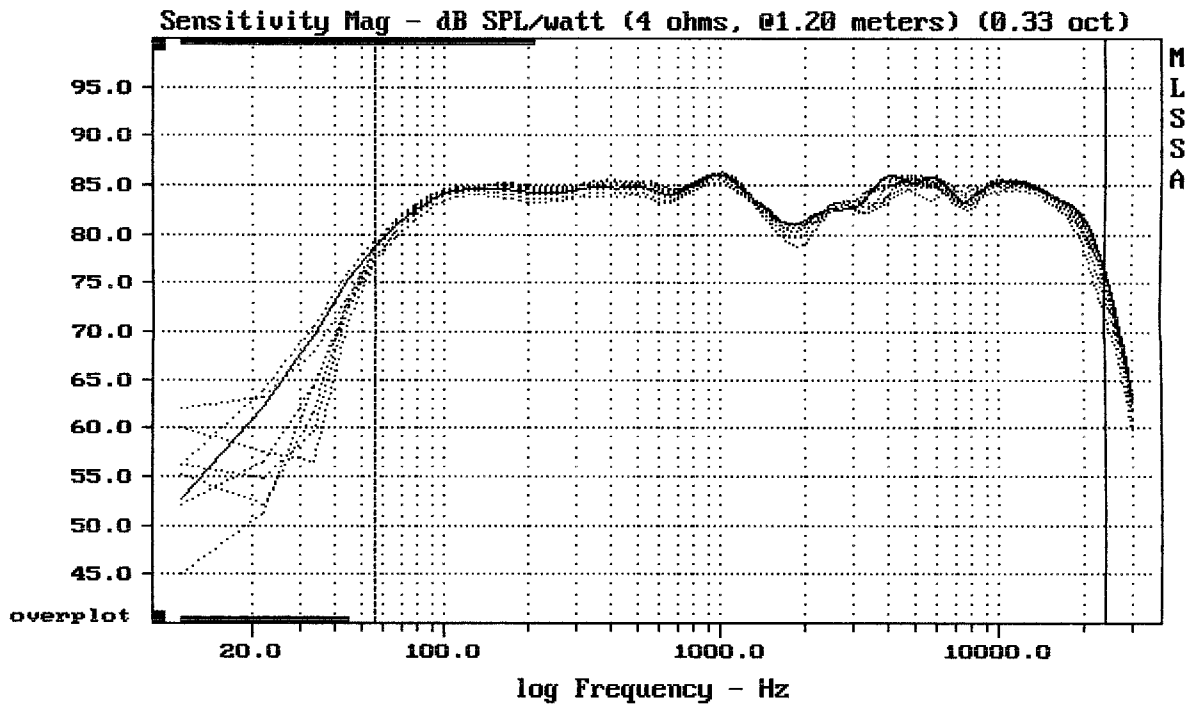

Overlay Compare: dev= +17/-12, std= 7.9, avg= -18

---

RCF AYRA SIX

mean: 0.2401, rms: 0.3703, std: 0.2819, max: 3.803, min: -0.19

RCF AYRA SIX

MLSSA: Frequency Domain

mean: 82.84, rms: 83.09, std: 1.87, max: 85.93, min: 74.97