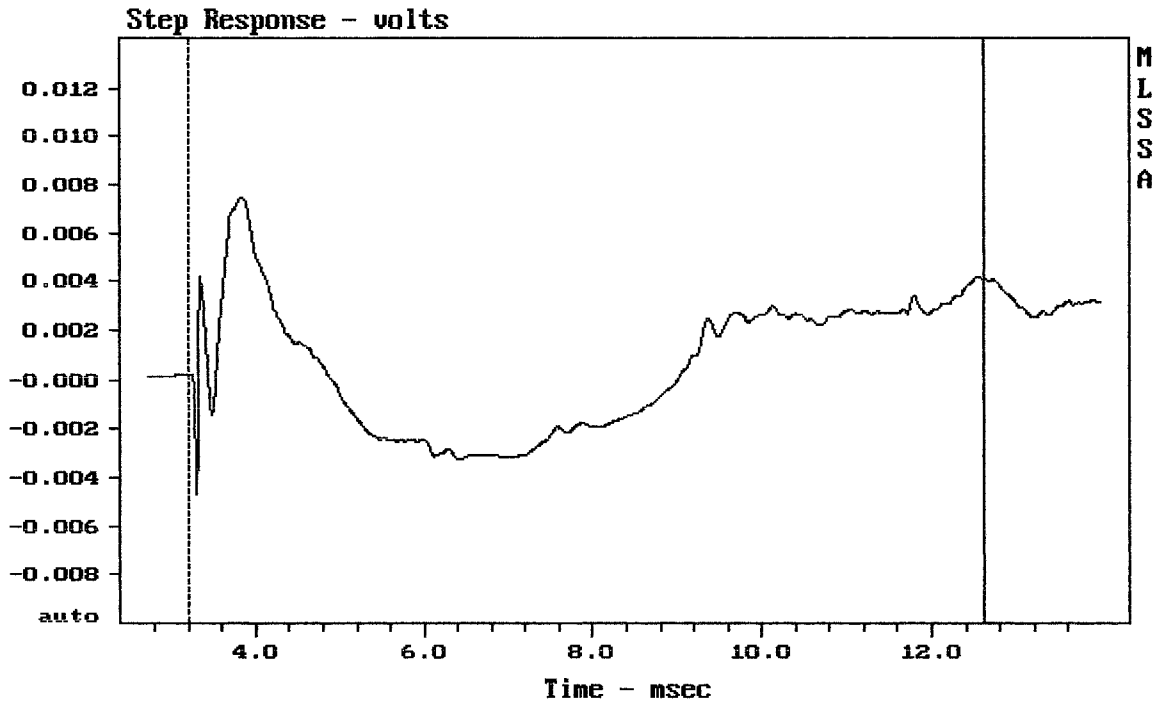

mean: -550.9, rms: 556.2, std: 76.7, max: -255.2, min: -644.2

RCF AYRA SIX

---

mean: 0.000556, rms: 0.002763, std: 0.002707, max: 0.007462, min: -0.004695

---

RCF AYRA SIX

MLSSA: Time Domain

---