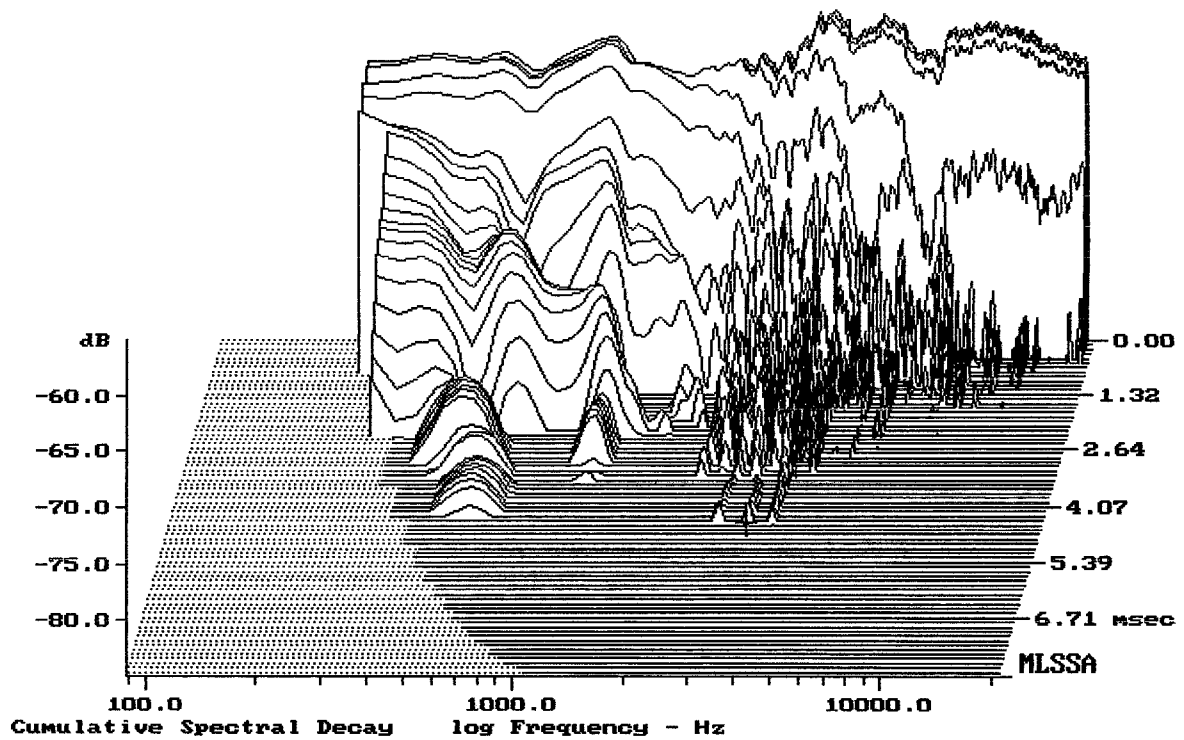

mean: 85.09, rms: 85.33, std: 1.86, max: 88.28, min: 77.41

RCF AYRA SIX

MLSSA: Frequency Domain

-84.77 dB, 3329 Hz (75), 4.510 msec (42)

Overlay Compare: dev= +0.16/-1.5, std= 0.39, avg= 1.5

RCF AYRA SIX

MLSSA: Frequency Domain

mean: -550.9, rms: 556.2, std: 76.7, max: -255.2, min: -644.2

RCF AYRA SIX

---

mean: 0.000556, rms: 0.002763, std: 0.002707, max: 0.007462, min: -0.004695

---

RCF AYRA SIX

MLSSA: Time Domain

---

Overlay Compare: dev= +17/-12, std= 7.9, avg= -18

---

RCF AYRA SIX

mean: 0.2401, rms: 0.3703, std: 0.2819, max: 3.803, min: -0.19

RCF AYRA SIX

MLSSA: Frequency Domain

mean: 82.84, rms: 83.09, std: 1.87, max: 85.93, min: 74.97