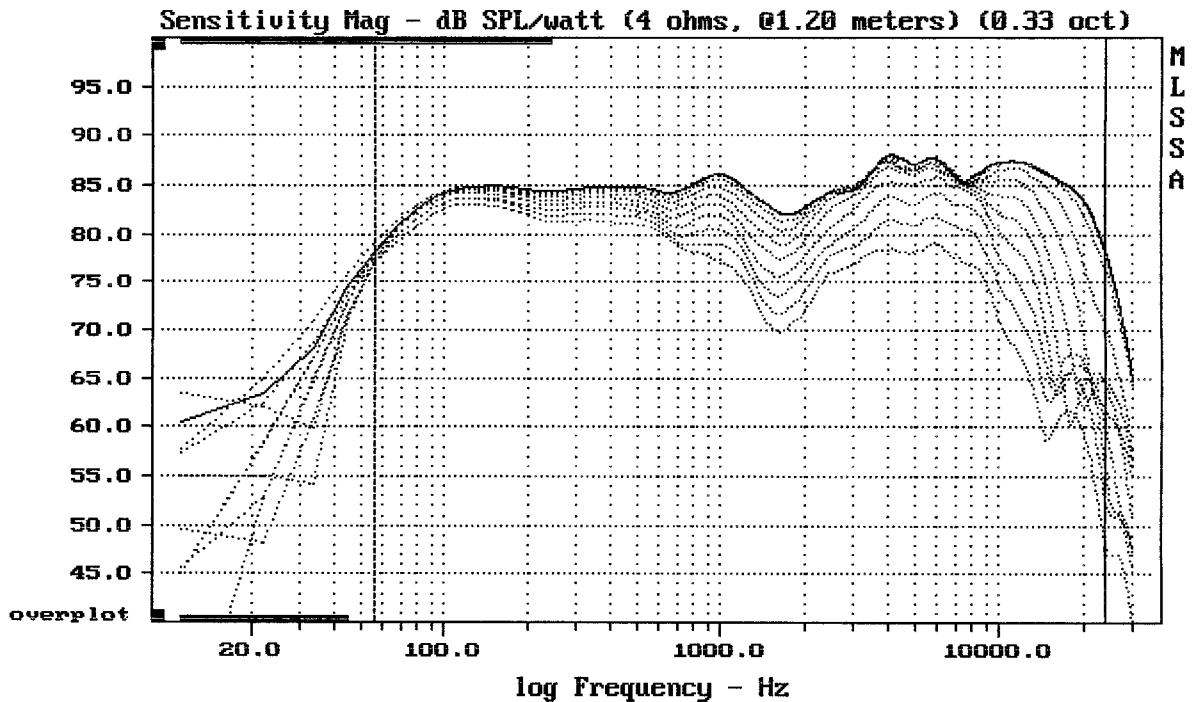

mean: -550.9, rms: 556.2, std: 76.7, max: -255.2, min: -644.2

RCF AYRA SIX

---

mean: 0.000556, rms: 0.002763, std: 0.002707, max: 0.007462, min: -0.004695

---

RCF AYRA SIX

MLSSA: Time Domain

---

Overlay Compare: dev= +17/-12, std= 7.9, avg= -18

---

RCF AYRA SIX

mean: 0.2401, rms: 0.3703, std: 0.2819, max: 3.803, min: -0.19

RCF AYRA SIX

MLSSA: Frequency Domain

mean: 82.84, rms: 83.09, std: 1.87, max: 85.93, min: 74.97