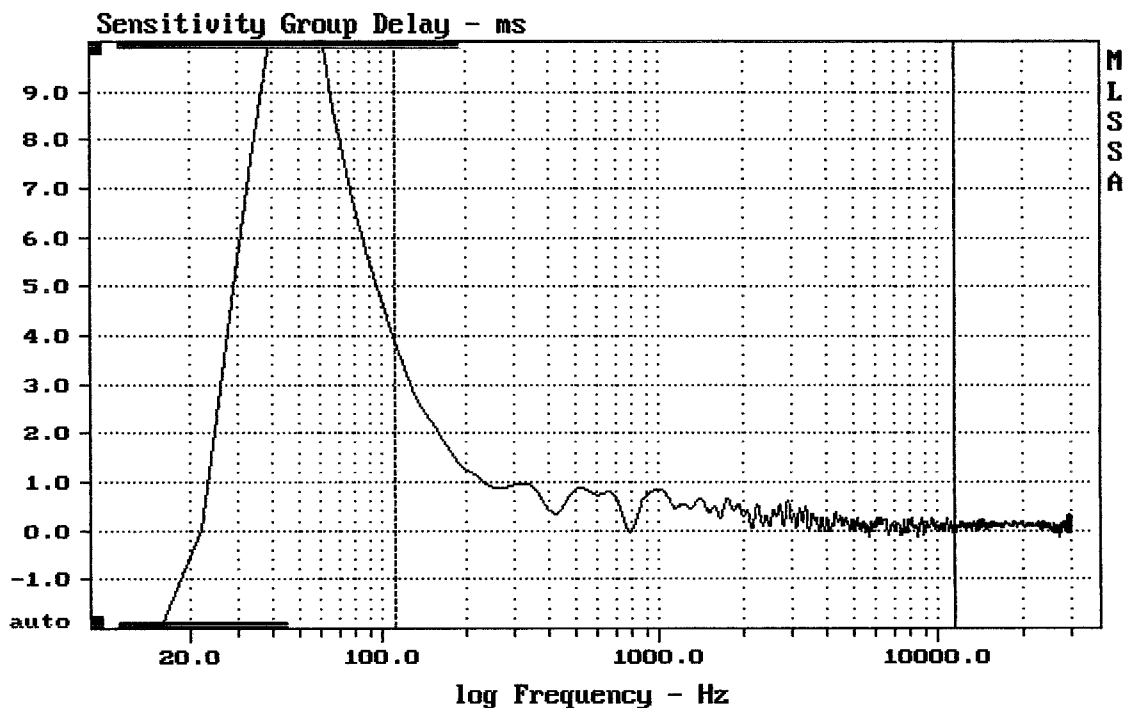

---

RCF AYRA EIGHT

MLSSA: Time Domain

---

mean: -566.6, rms: 571.8, std: 77.02, max: -249.3, min: -657.5

---

RCF AYRA EIGHT

---