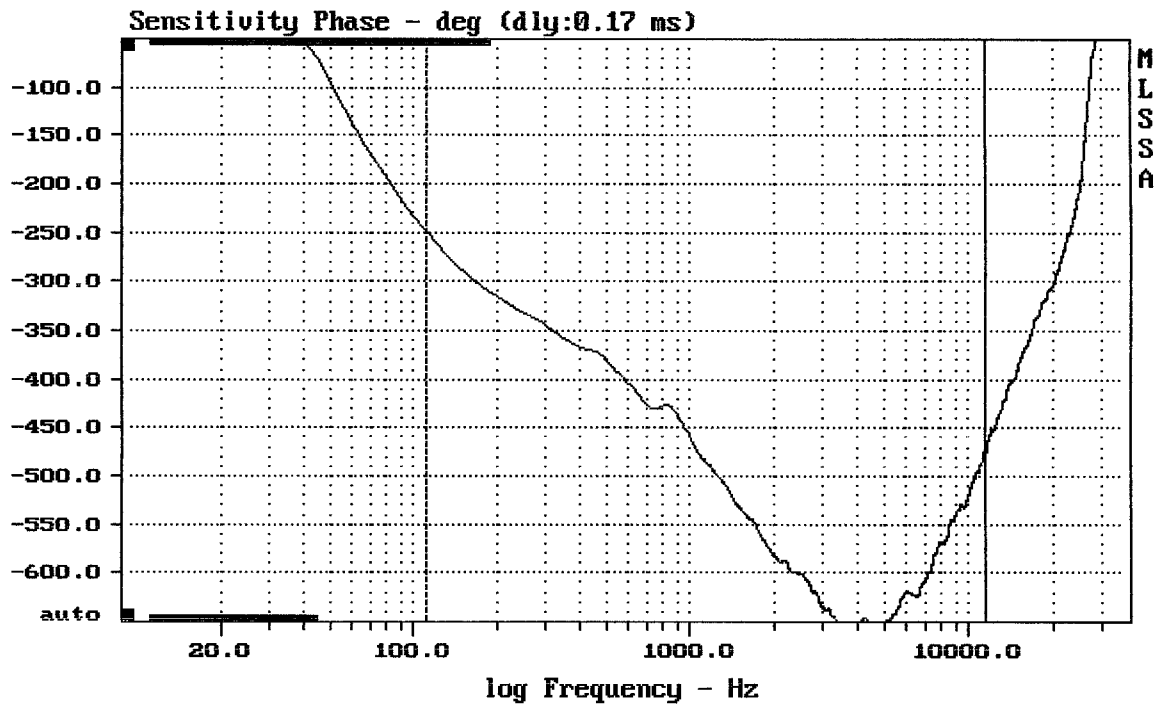

mean: 89.18, rms: 89.38, std: 1.74, max: 92.09, min: 80.60

RCF AYRA EIGHT

MLSSA: Frequency Domain

-79.26 dB, 2841 Hz (64), 3.520 msec (33)

---

mean: 0.0004001, rms: 0.00289, std: 0.002862, max: 0.007311, min: -0.004597

---

RCF AYRA EIGHT

MLSSA: Time Domain

---

mean: -566.6, rms: 571.8, std: 77.02, max: -249.3, min: -657.5

---

RCF AYRA EIGHT

---