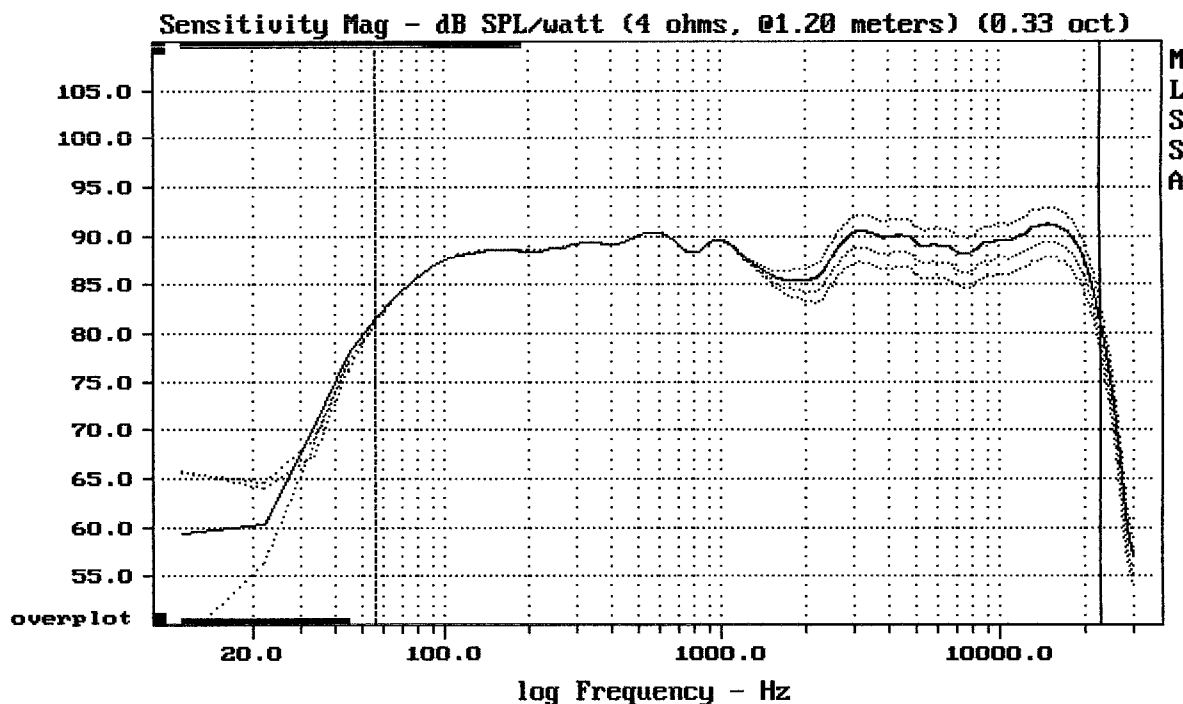

---

RCF AYRA EIGHT

MLSSA: Time Domain

---

mean: -566.6, rms: 571.8, std: 77.02, max: -249.3, min: -657.5

---

RCF AYRA EIGHT

---

mean: 0.2273, rms: 0.3771, std: 0.3009, max: 3.899, min: -0.1437

---

RCF AYRA EIGHT

MLSSA: Frequency Domain

---

mean: 86.01, rms: 86.21, std: 1.70, max: 90.37, min: 77.48

---

RCF AYRA EIGHT