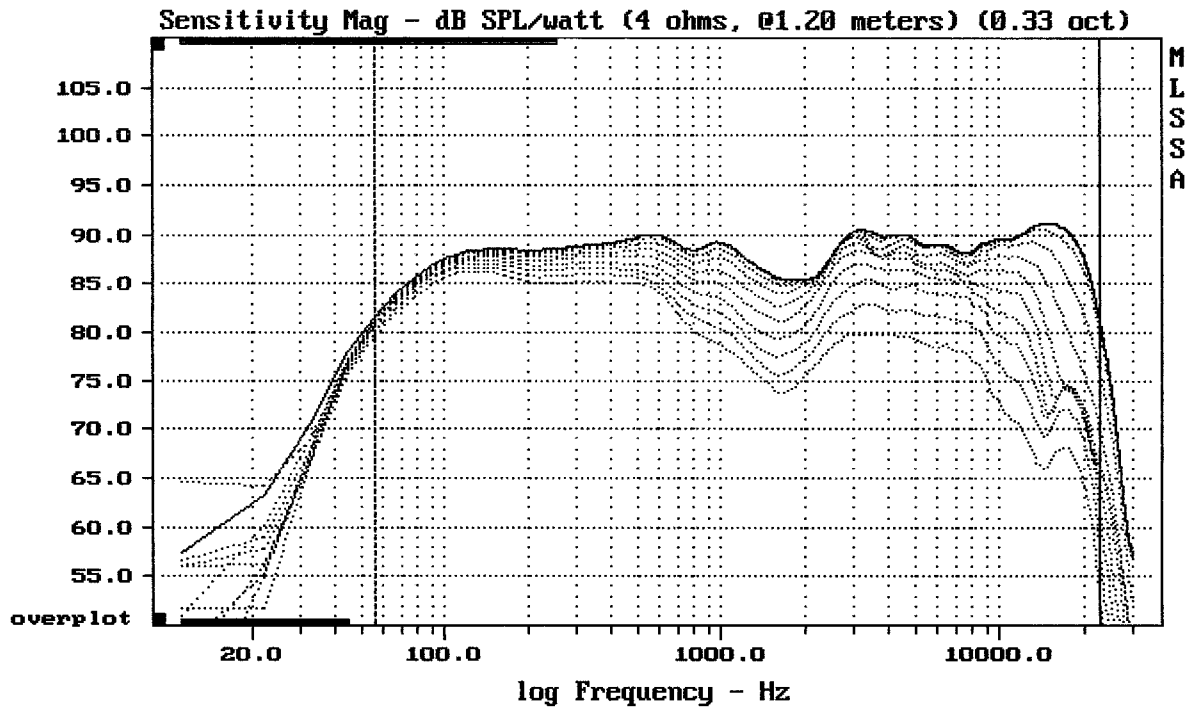

mean: 0.2273, rms: 0.3771, std: 0.3009, max: 3.899, min: -0.1437

---

RCF AYRA EIGHT

MLSSA: Frequency Domain

---

mean: 86.01, rms: 86.21, std: 1.70, max: 90.37, min: 77.48

---

RCF AYRA EIGHT