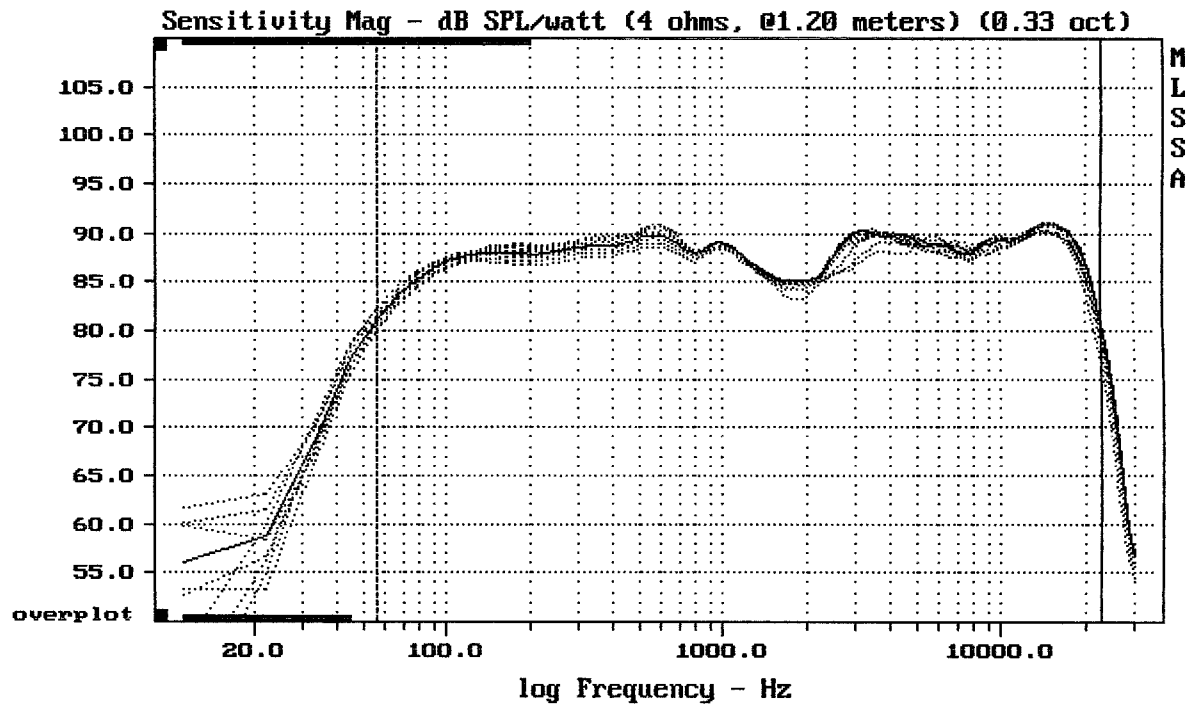

mean: 87.95, rms: 88.28, std: 2.13, max: 90.85, min: 76.07

RCF AYRA EIGHT