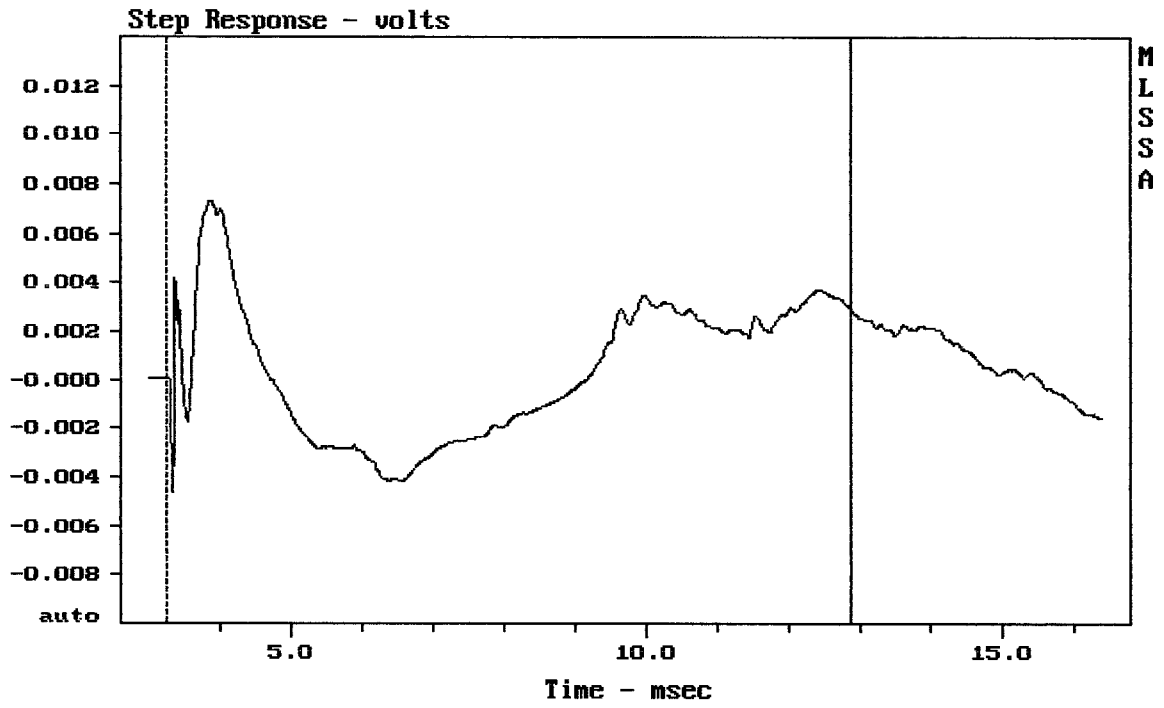

---

mean: 0.0004001, rms: 0.00289, std: 0.002862, max: 0.007311, min: -0.004597

RCF AYRA EIGHT

MLSSA: Time Domain