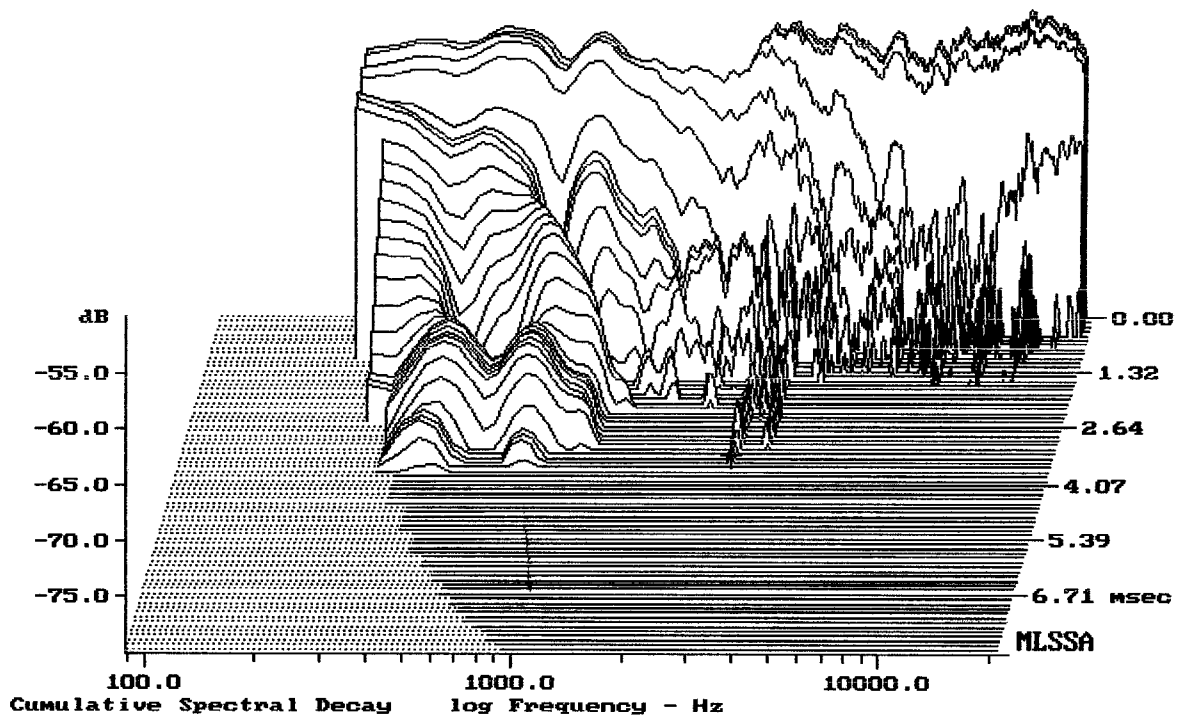

mean: 89.18, rms: 89.38, std: 1.74, max: 92.09, min: 80.60

RCF AYRA EIGHT

MLSSA: Frequency Domain

-79.26 dB, 2841 Hz (64), 3.520 msec (33)

---

mean: 0.0004001, rms: 0.00289, std: 0.002862, max: 0.007311, min: -0.004597

---

RCF AYRA EIGHT

MLSSA: Time Domain

---

mean: -566.6, rms: 571.8, std: 77.02, max: -249.3, min: -657.5

---

RCF AYRA EIGHT

---