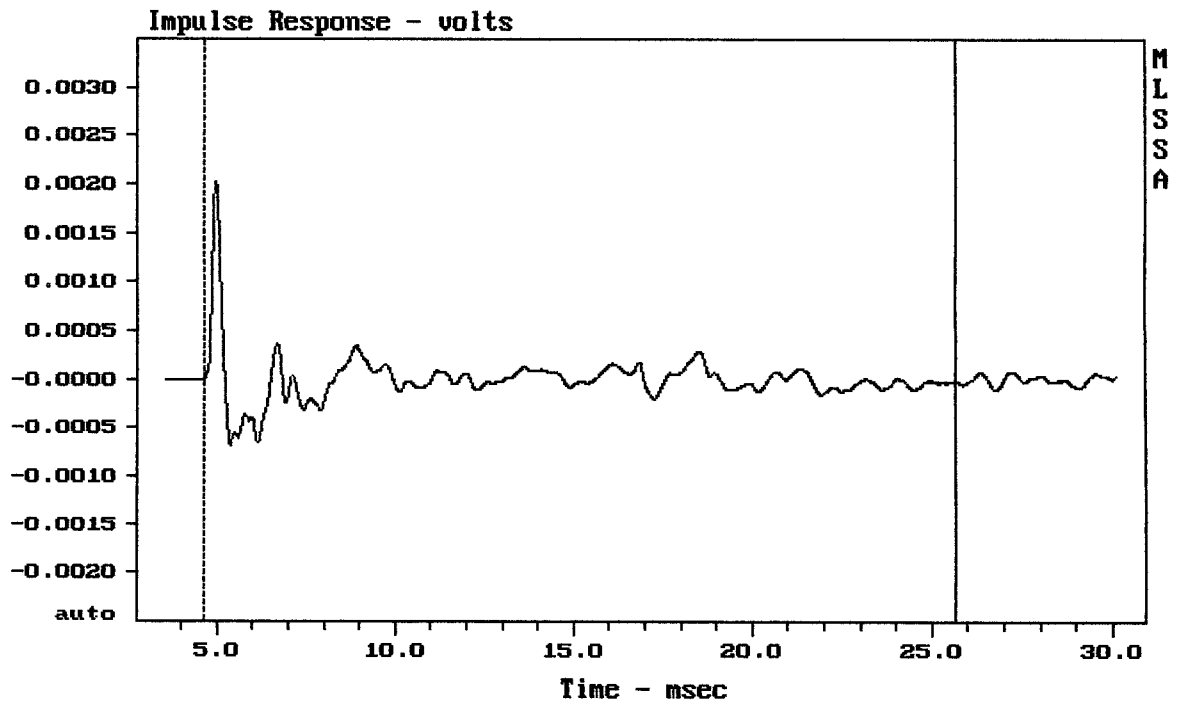

---

mean: 99.93, rms: 100.32, std: 2.33, max: 103.04, min: 94.29

---

FANE SU-115S

MLSSA: Frequency Domain

---

mean: -2.86e-006, rms: 0.0002481, std: 0.0002481, max: 0.00202, min: -0.000682

---

FANE SU-115S

---

mean: 14.07, rms: 17.49, std: 10.4, max: 61.81, min: 6.958

---

SU-115S

MLSSA: Frequency Domain

mag= 9.45, phase= 3.6 deg, 44.025 Hz (22)