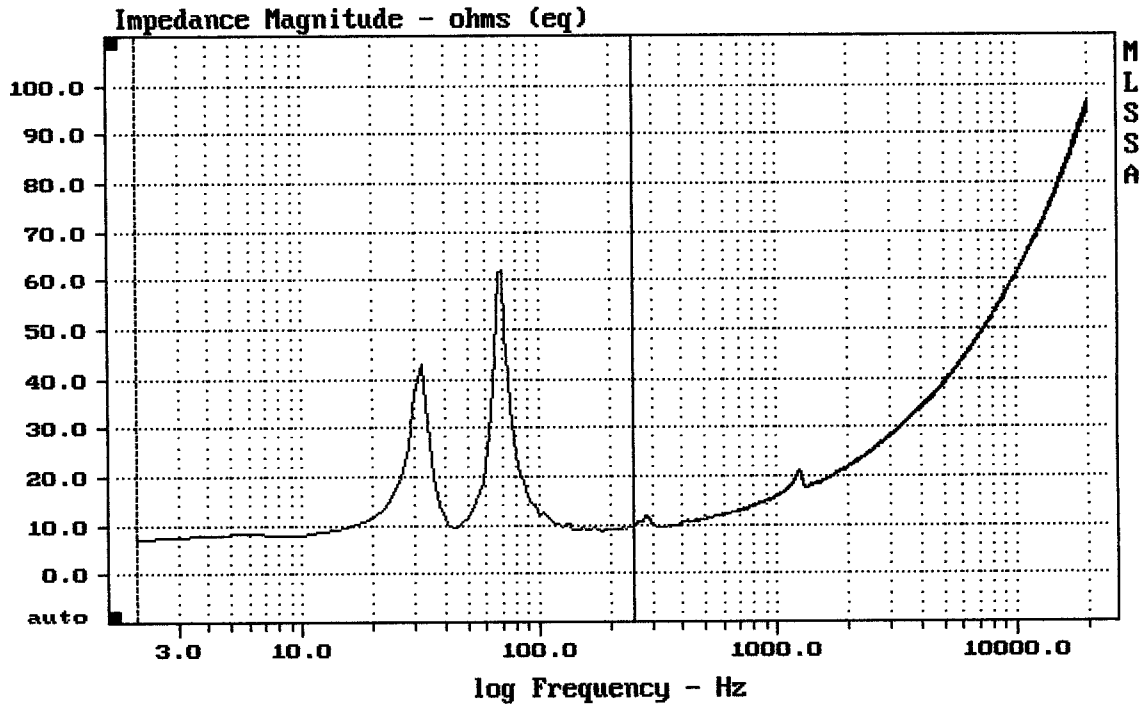

---

mean: 99.93, rms: 100.32, std: 2.33, max: 103.04, min: 94.29

---

FANE SU-115S

MLSSA: Frequency Domain

---

mean: -2.86e-006, rms: 0.0002481, std: 0.0002481, max: 0.00202, min: -0.000682

---

FANE SU-115S

---

mean: 14.07, rms: 17.49, std: 10.4, max: 61.81, min: 6.958

---

SU-115S

MLSSA: Frequency Domain

mag= 9.45, phase= 3.6 deg, 44.025 Hz (22)