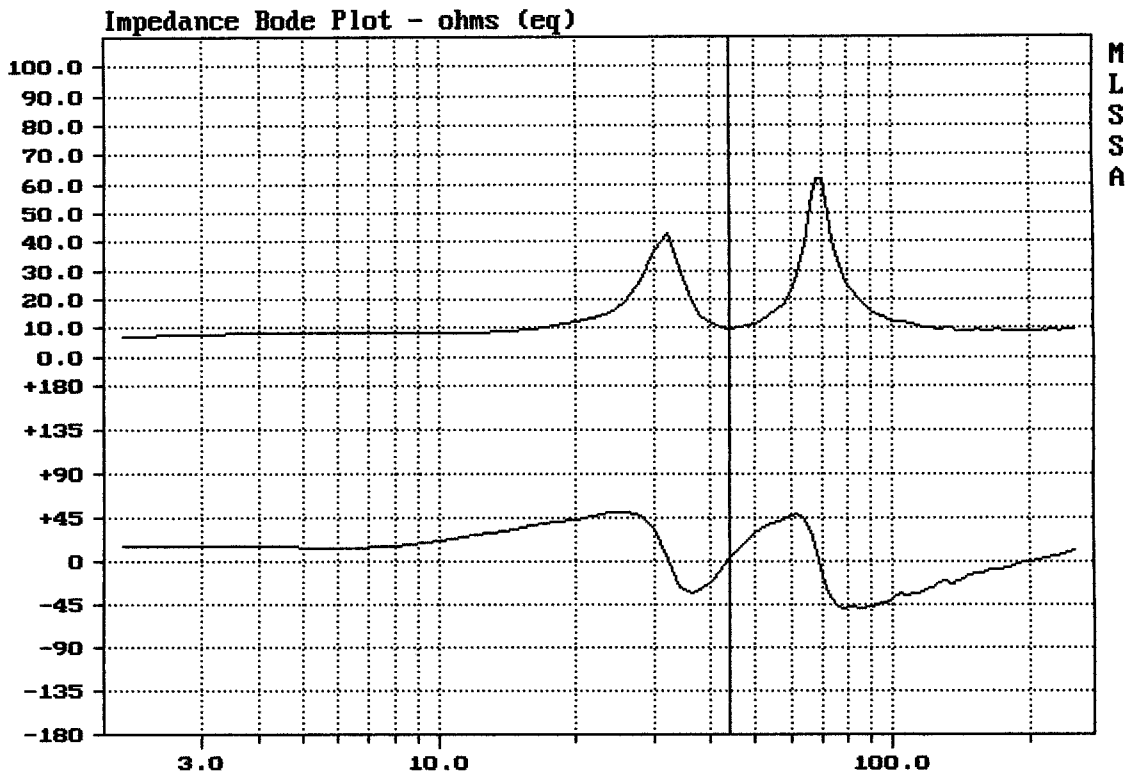

FANE SU-115S

---

mean: 14.07, rms: 17.49, std: 10.4, max: 61.81, min: 6.958

---

SU-115S

MLSSA: Frequency Domain

mag= 9.45, phase= 3.6 deg, 44.025 Hz (22)