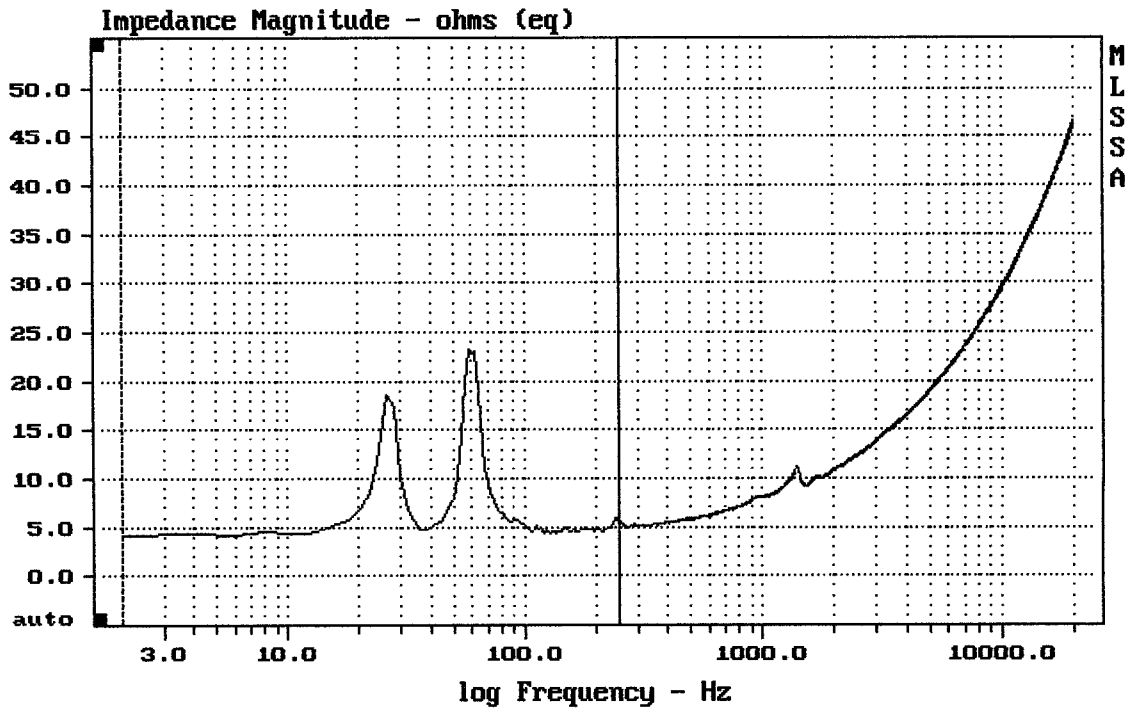

---

mean: 100.88, rms: 100.97, std: 1.20, max: 102.61, min: 98.06

---

FANE SU-218S

MLSSA: Frequency Domain

---

mean: 4.872e-006, rms: 0.0004345, std: 0.0004345, max: 0.003678, min: -0.00132

---

FANE SU-218S

mean: 6.348, rms: 7.454, std: 3.986, max: 23.34, min: 4.074

FANE SU-218S

MLSSA: Frequency Domain

mag= 4.74, phase= 3.8 deg, 38.022 Hz (19)