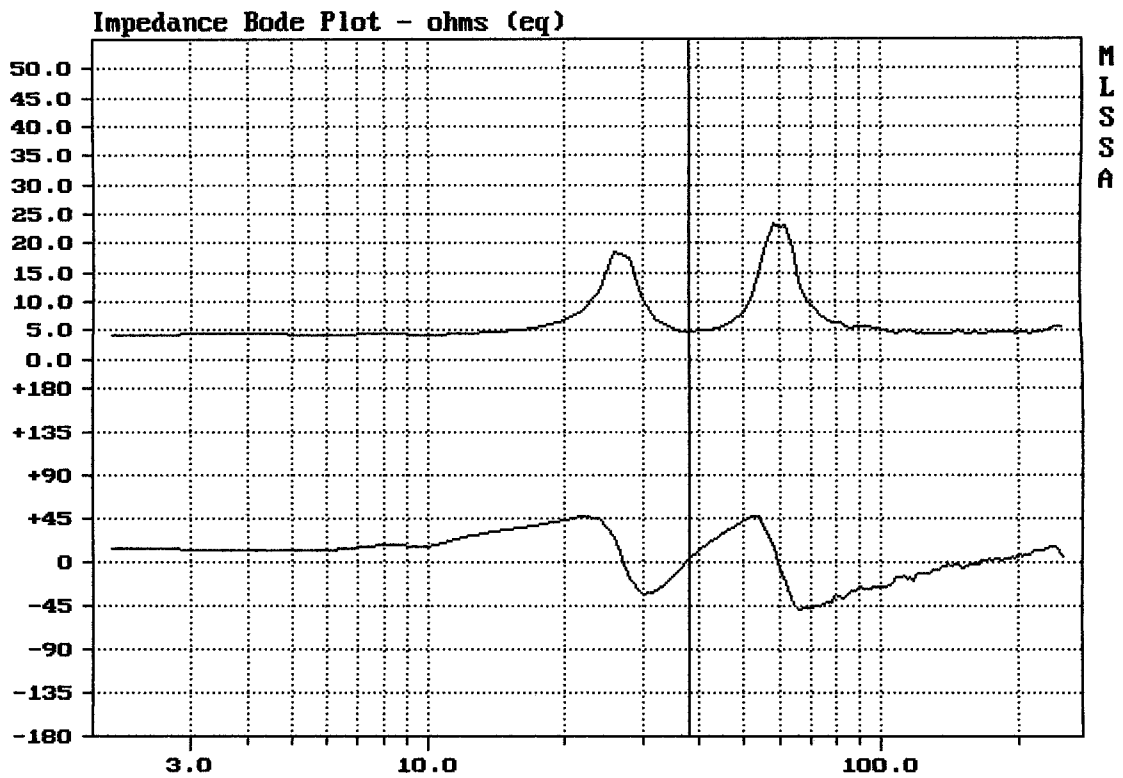

---

mean: 100.88, rms: 100.97, std: 1.20, max: 102.61, min: 98.06

---

FANE SU-218S

MLSSA: Frequency Domain

---

mean: 4.872e-006, rms: 0.0004345, std: 0.0004345, max: 0.003678, min: -0.00132

---

FANE SU-218S

mean: 6.348, rms: 7.454, std: 3.986, max: 23.34, min: 4.074

FANE SU-218S

MLSSA: Frequency Domain

mag= 4.74, phase= 3.8 deg, 38.022 Hz (19)