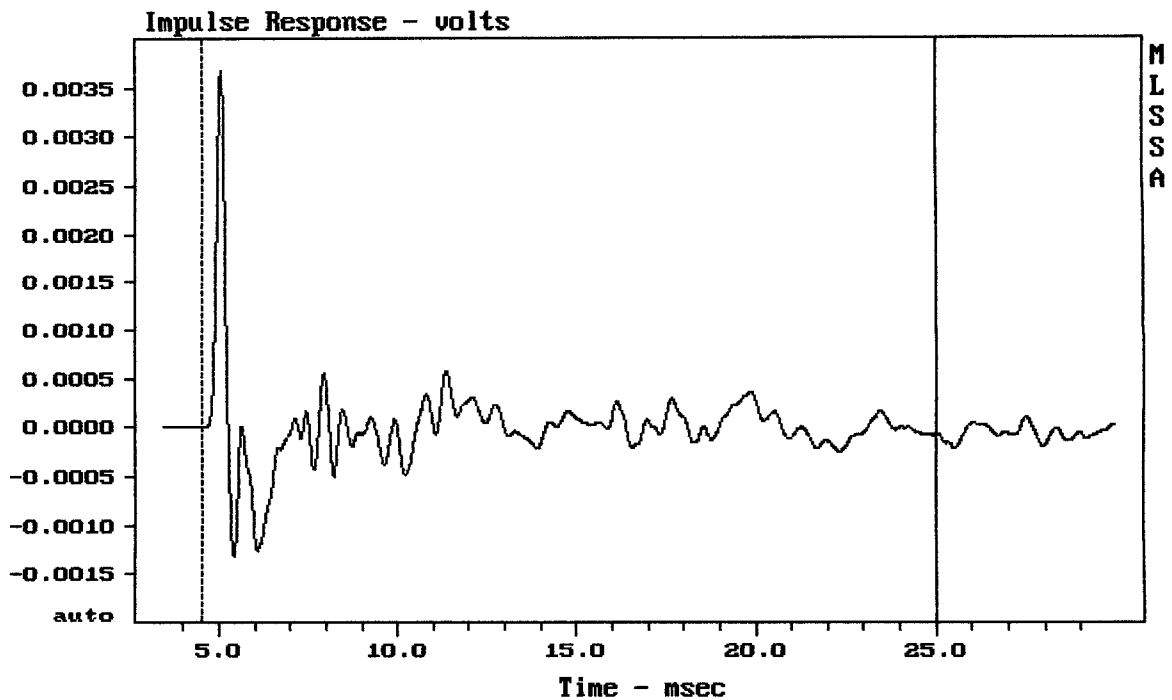

---

mean: 100.88, rms: 100.97, std: 1.20, max: 102.61, min: 98.06

---

FANE SU-218S

MLSSA: Frequency Domain

---

mean: 4.872e-006, rms: 0.0004345, std: 0.0004345, max: 0.003678, min: -0.00132

---

FANE SU-218S

mean: 6.348, rms: 7.454, std: 3.986, max: 23.34, min: 4.074

FANE SU-218S

MLSSA: Frequency Domain

mag= 4.74, phase= 3.8 deg, 38.022 Hz (19)