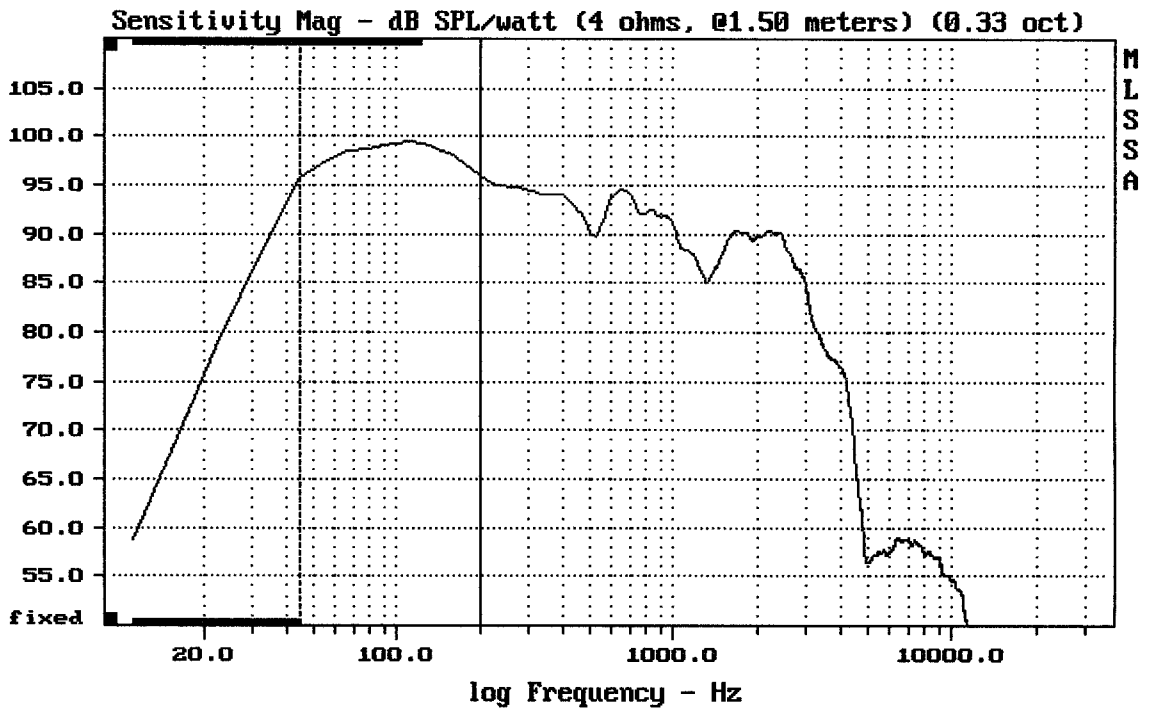

Overlay Compare: dev= +4/-5.2, std= 3, avg= 0.13

SUB 718-AS

MLSSA: Frequency Domain

Overlay Compare: dev= +1.8/-2.1, std= 1.3, avg= 2.9

SUB 718-AS

---

Level (44:200 Hz) = 98.16 dB SPL/watt (4 ohms, @1.50 meters) (0.33 oct)

---

RCF SUB 718-AS PASIV

MLSSA: Frequency Domain

---

Overlay Compare: dev= +1.2/-1.3, std= 0.74, avg= 0.58

---

RCF SUB 718-AS PASIV

---

mean: 7.997, rms: 9.931, std: 5.889, max: 39.52, min: 3.454

---

SUB 718-AS

MLSSA: Frequency Domain