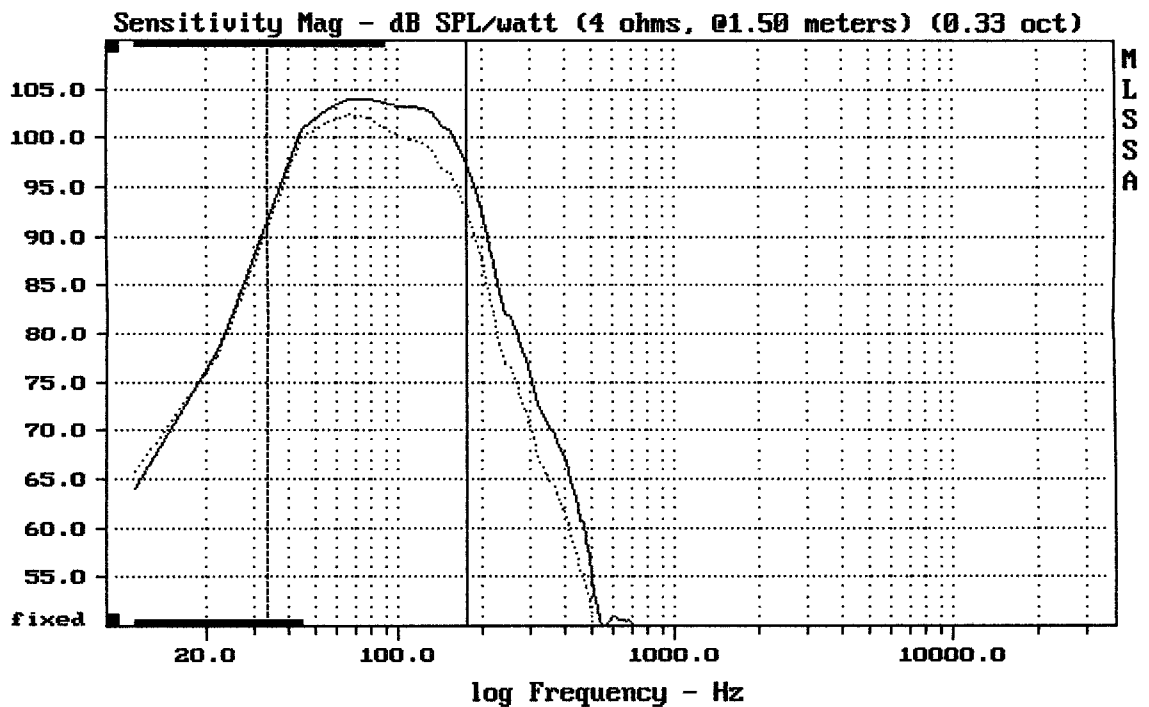

Overlay Compare: dev= +4/-5.2, std= 3, avg= 0.13

SUB 718-AS

MLSSA: Frequency Domain

Overlay Compare: dev= +1.8/-2.1, std= 1.3, avg= 2.9

SUB 718-AS

---

Level (44:200 Hz) = 98.16 dB SPL/watt (4 ohms, @1.50 meters) (0.33 oct)

---

RCF SUB 718-AS PASIV

MLSSA: Frequency Domain

---

Overlay Compare: dev= +1.2/-1.3, std= 0.74, avg= 0.58

---

RCF SUB 718-AS PASIV

---