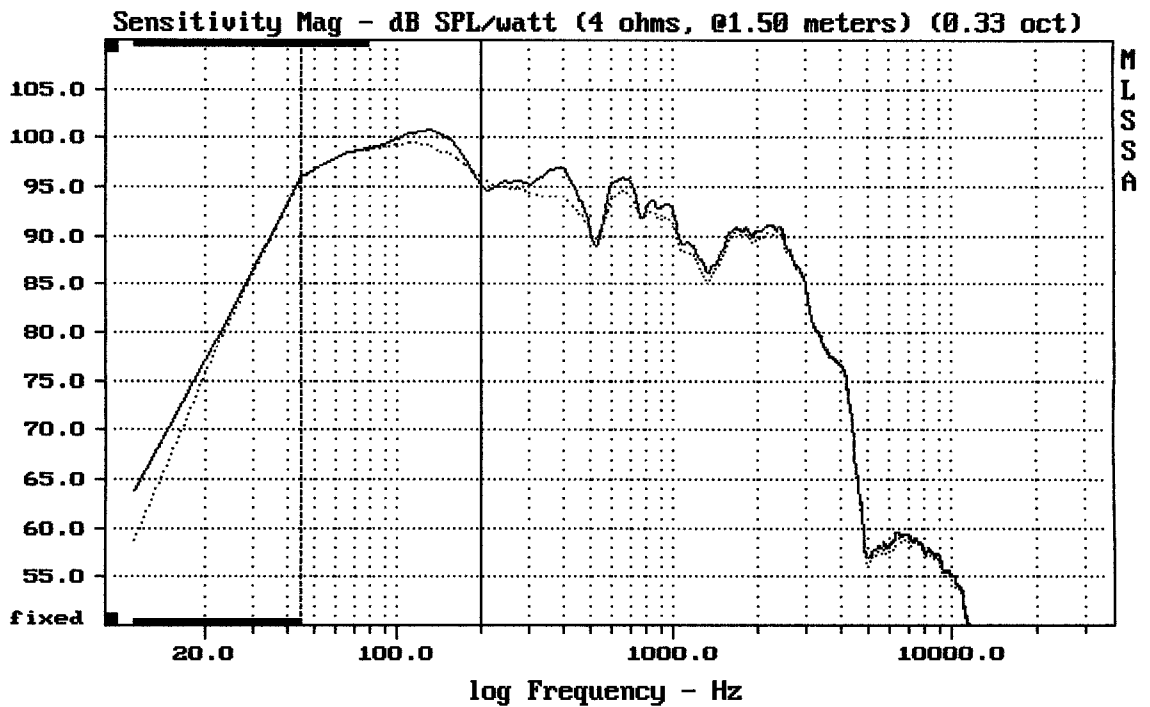

Overlay Compare: dev= +4/-5.2, std= 3, avg= 0.13

SUB 718-AS

MLSSA: Frequency Domain

Overlay Compare: dev= +1.8/-2.1, std= 1.3, avg= 2.9

SUB 718-AS

---

Level (44:200 Hz) = 98.16 dB SPL/watt (4 ohms, @1.50 meters) (0.33 oct)

---

RCF SUB 718-AS PASIV

MLSSA: Frequency Domain

---

Overlay Compare: dev= +1.2/-1.3, std= 0.74, avg= 0.58

---

RCF SUB 718-AS PASIV

---