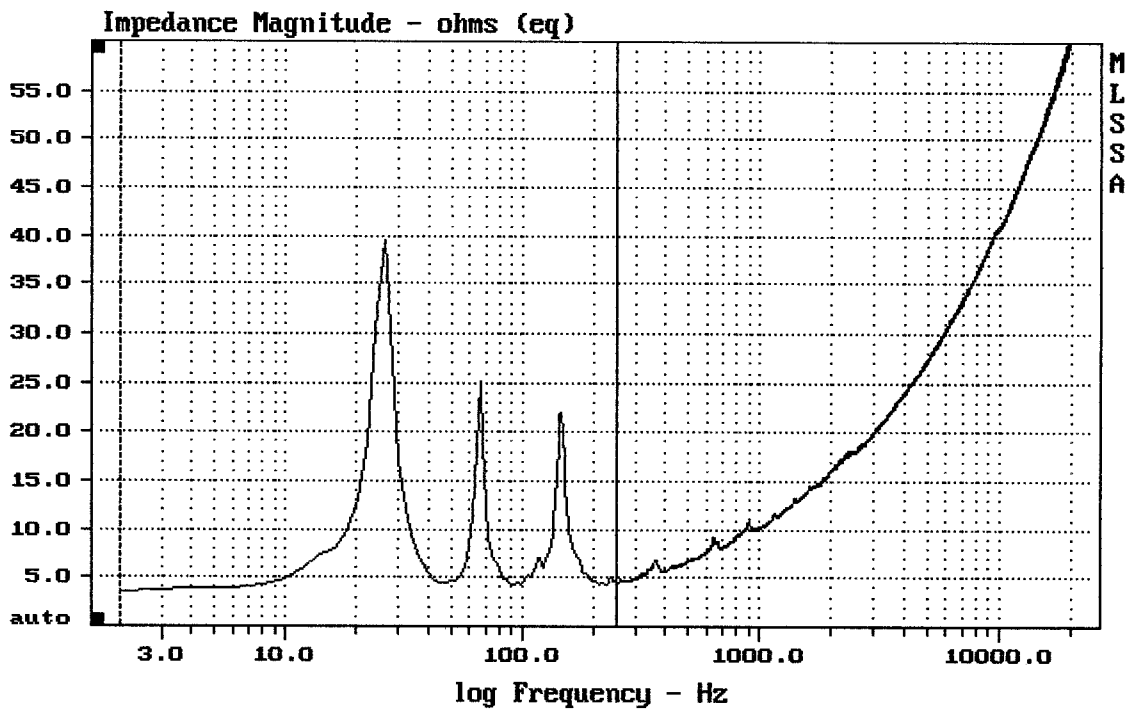

Overlay Compare: dev= +4/-5.2, std= 3, avg= 0.13

SUB 718-AS

MLSSA: Frequency Domain

Overlay Compare: dev= +1.8/-2.1, std= 1.3, avg= 2.9

SUB 718-AS

---

Level (44:200 Hz) = 98.16 dB SPL/watt (4 ohms, @1.50 meters) (0.33 oct)

---

RCF SUB 718-AS PASIV

MLSSA: Frequency Domain

---

Overlay Compare: dev= +1.2/-1.3, std= 0.74, avg= 0.58

---

RCF SUB 718-AS PASIV

---