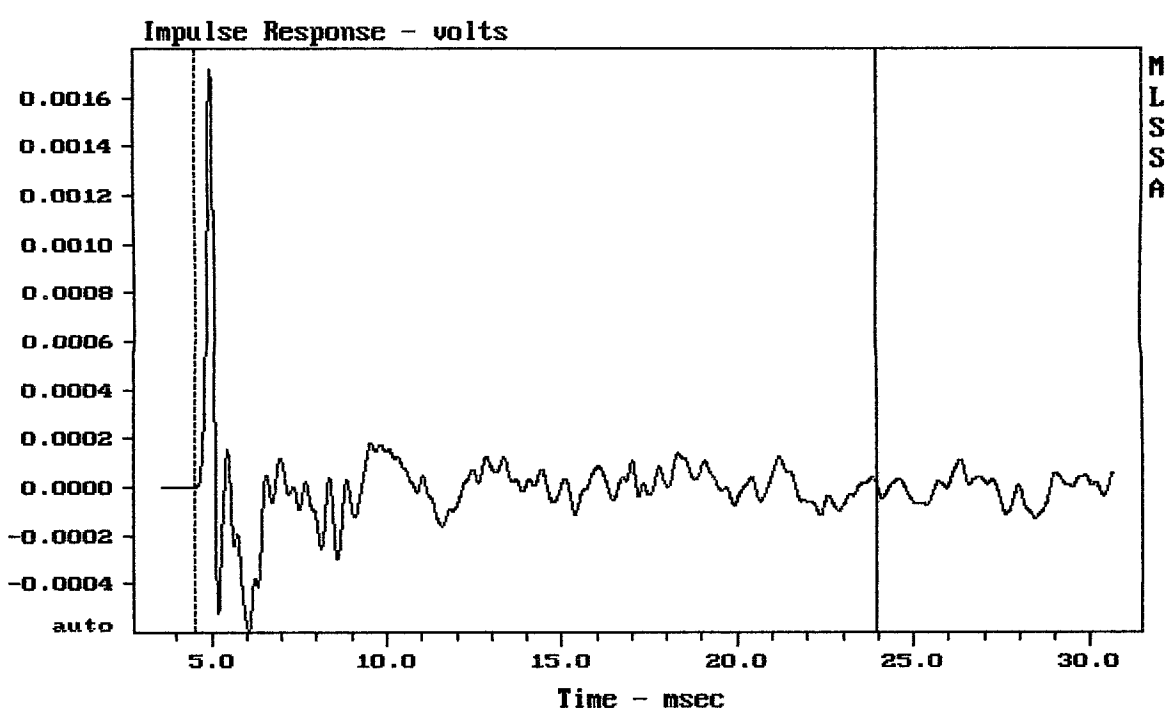

mean: 102.24, rms: 102.44, std: 1.71, max: 104.27, min: 97.54

MS SOUND DAS18H

MLSSA: Frequency Domain

mean: 2.022e-006, rms: 0.0001953, std: 0.0001953, max: 0.001718, min: -0.00059

MS SOUND DAS18H

mean: 101.94, rms: 102.11, std: 1.58, max: 103.77, min: 97.58

MS SOUND DAS18H

MLSSA: Frequency Domain

-70.00 dB, 5060 Hz (114), 0.000 msec (1)

mean: 10.87, rms: 14.27, std: 9.248, max: 60.65, min: 6.041

MS SOUND DAS18H

MLSSA: Frequency Domain