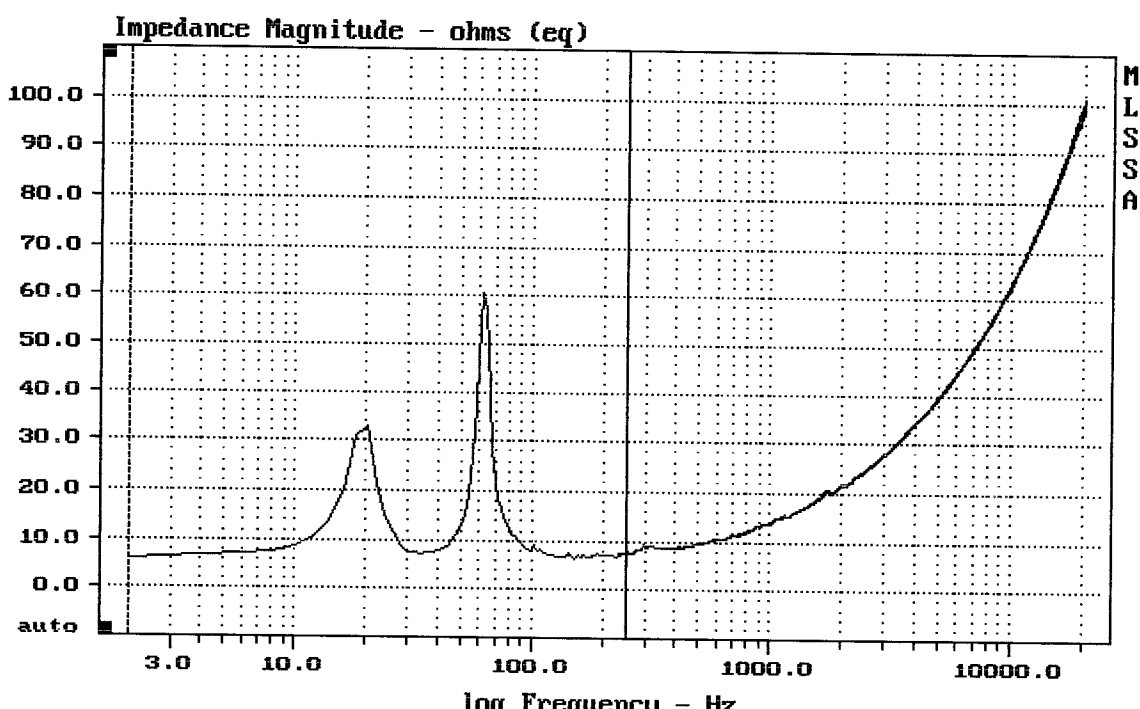

mean: 102.24, rms: 102.44, std: 1.71, max: 104.27, min: 97.54

MS SOUND DAS18H

MLSSA: Frequency Domain

mean: 2.022e-006, rms: 0.0001953, std: 0.0001953, max: 0.001718, min: -0.00059

MS SOUND DAS18H

mean: 101.94, rms: 102.11, std: 1.58, max: 103.77, min: 97.58

MS SOUND DAS18H

MLSSA: Frequency Domain

-70.00 dB, 5060 Hz (114), 0.000 msec (1)

mean: 10.87, rms: 14.27, std: 9.248, max: 60.65, min: 6.041

MS SOUND DAS18H

MLSSA: Frequency Domain