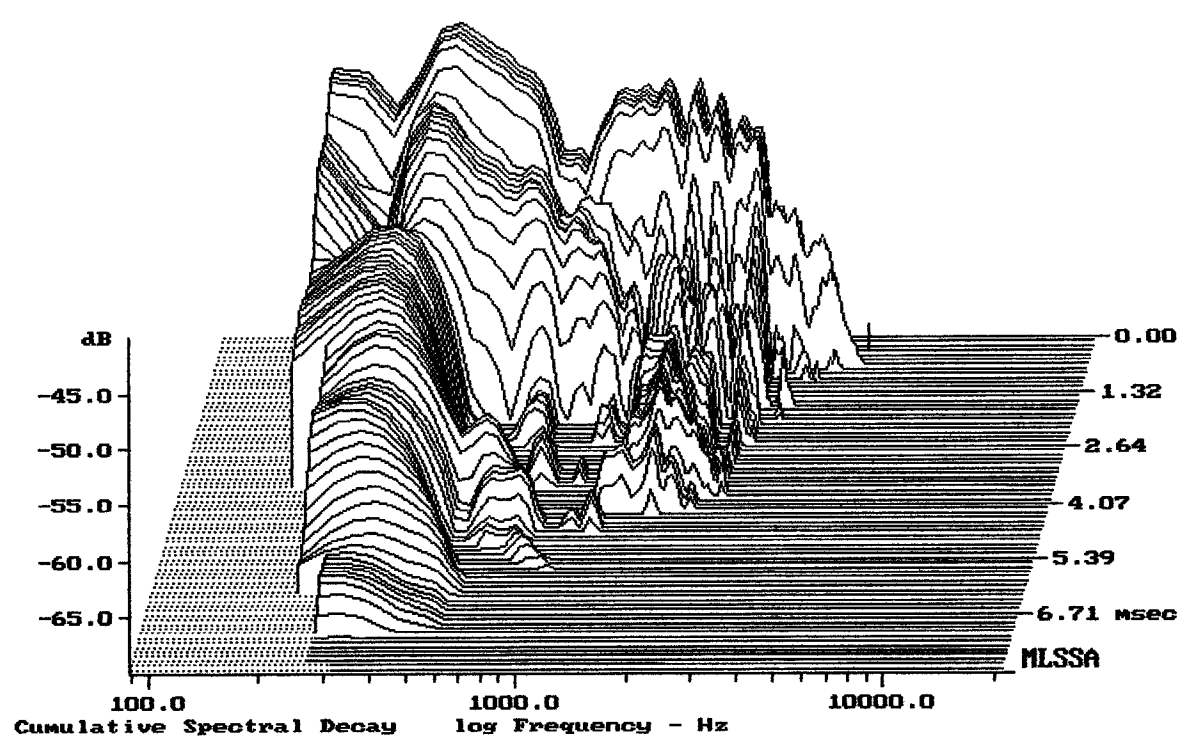

mean: 102.24, rms: 102.44, std: 1.71, max: 104.27, min: 97.54

MS SOUND DAS18H

MLSSA: Frequency Domain

mean: 2.022e-006, rms: 0.0001953, std: 0.0001953, max: 0.001718, min: -0.00059

MS SOUND DAS18H

mean: 101.94, rms: 102.11, std: 1.58, max: 103.77, min: 97.58

MS SOUND DAS18H

MLSSA: Frequency Domain

-70.00 dB, 5060 Hz (114), 0.000 msec (1)

mean: 10.87, rms: 14.27, std: 9.248, max: 60.65, min: 6.041

MS SOUND DAS18H

MLSSA: Frequency Domain