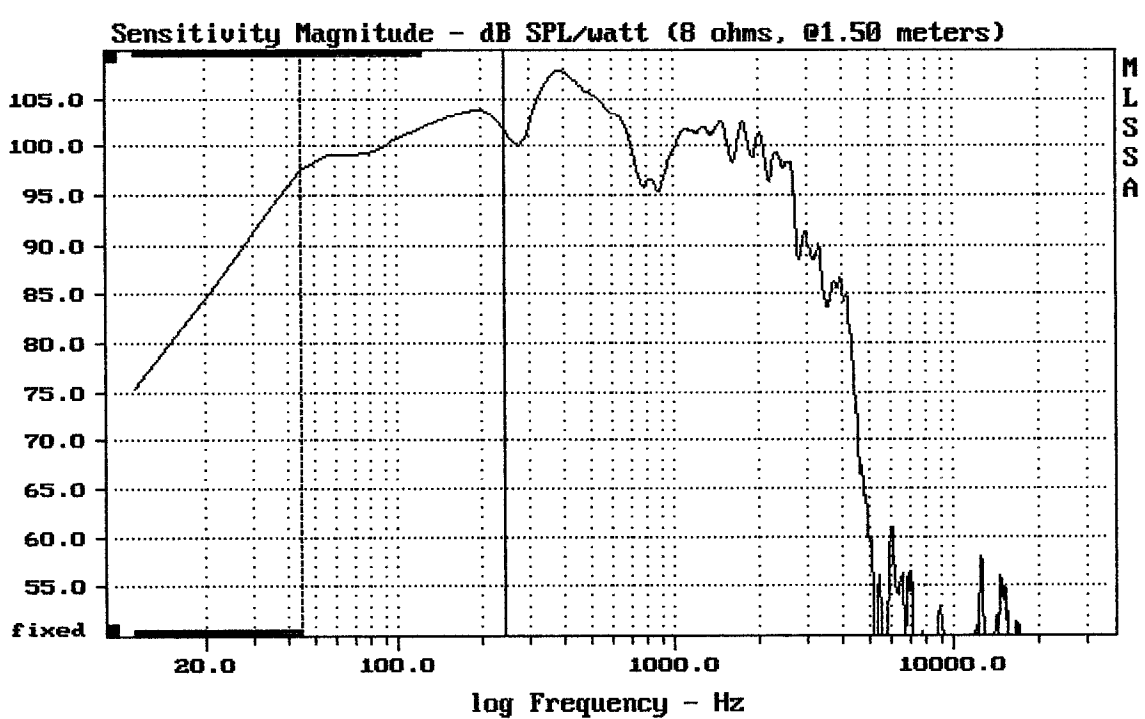

mean: 102.24, rms: 102.44, std: 1.71, max: 104.27, min: 97.54

MS SOUND DAS18H

MLSSA: Frequency Domain

mean: 2.022e-006, rms: 0.0001953, std: 0.0001953, max: 0.001718, min: -0.00059

MS SOUND DAS18H

mean: 101.94, rms: 102.11, std: 1.58, max: 103.77, min: 97.58

MS SOUND DAS18H

MLSSA: Frequency Domain

-70.00 dB, 5060 Hz (114), 0.000 msec (1)

mean: 10.87, rms: 14.27, std: 9.248, max: 60.65, min: 6.041

MS SOUND DAS18H

MLSSA: Frequency Domain