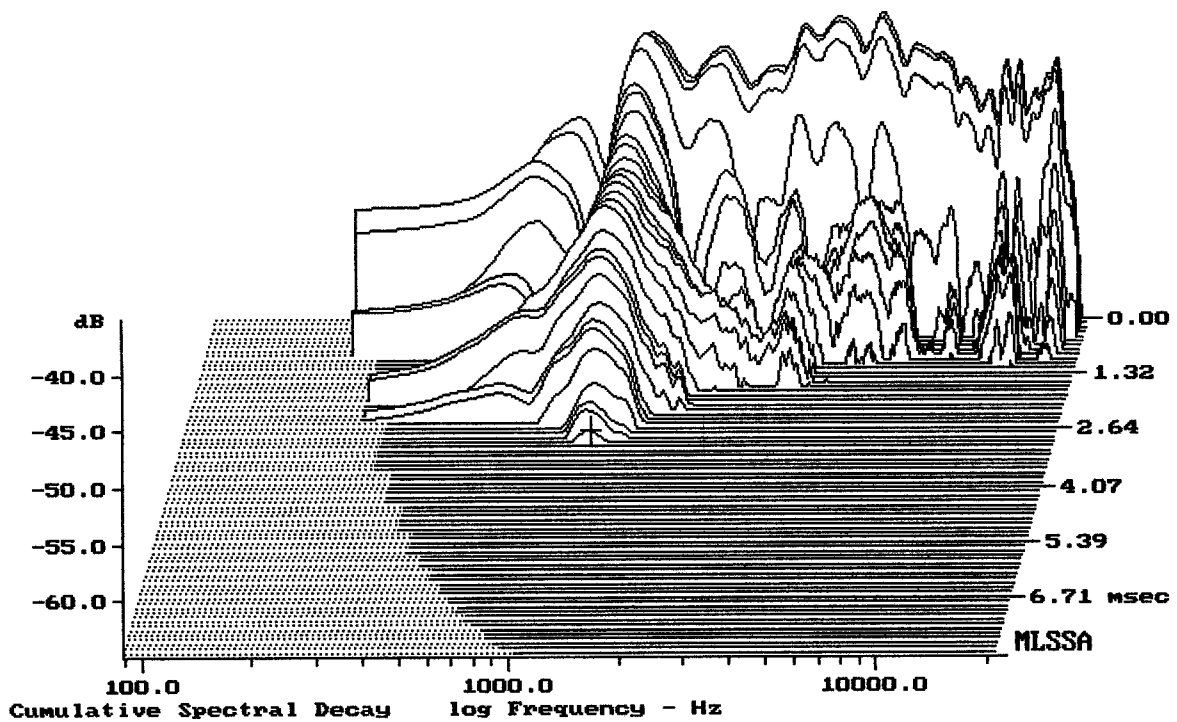

Level (1199:18011 Hz) = 104.79 dB SPL/watt (8 ohms, @1.00 meters)

Megaton A1185 + DE25

MLSSA: Frequency Domain

-64.07 dB, 1154 Hz (26), 2.970 msec (28)

Megaton A1185 + DE25

MLSSA: Frequency Domain

Megaton A1185 + DE25