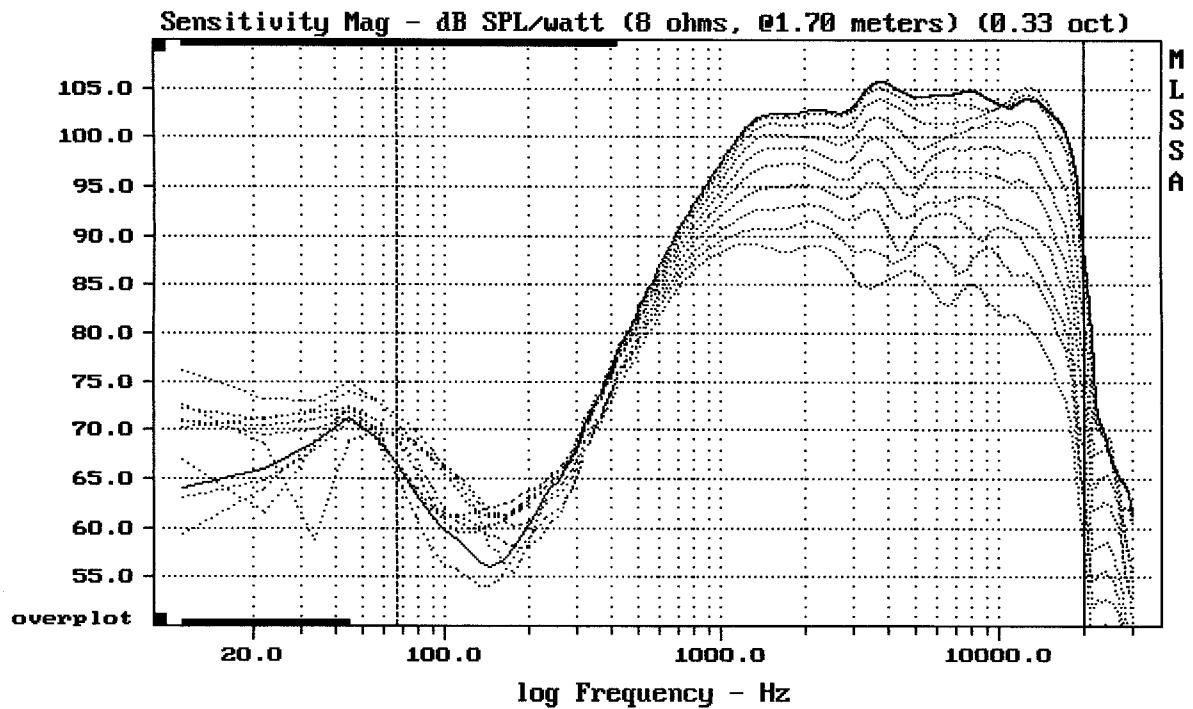

Level (1199:18011 Hz) = 104.79 dB SPL/watt (8 ohms, @1.00 meters)

Megaton A1185 + DE25

MLSSA: Frequency Domain

-64.07 dB, 1154 Hz (26), 2.970 msec (28)

Megaton A1185 + DE25

MLSSA: Frequency Domain

Megaton A1185 + DE25