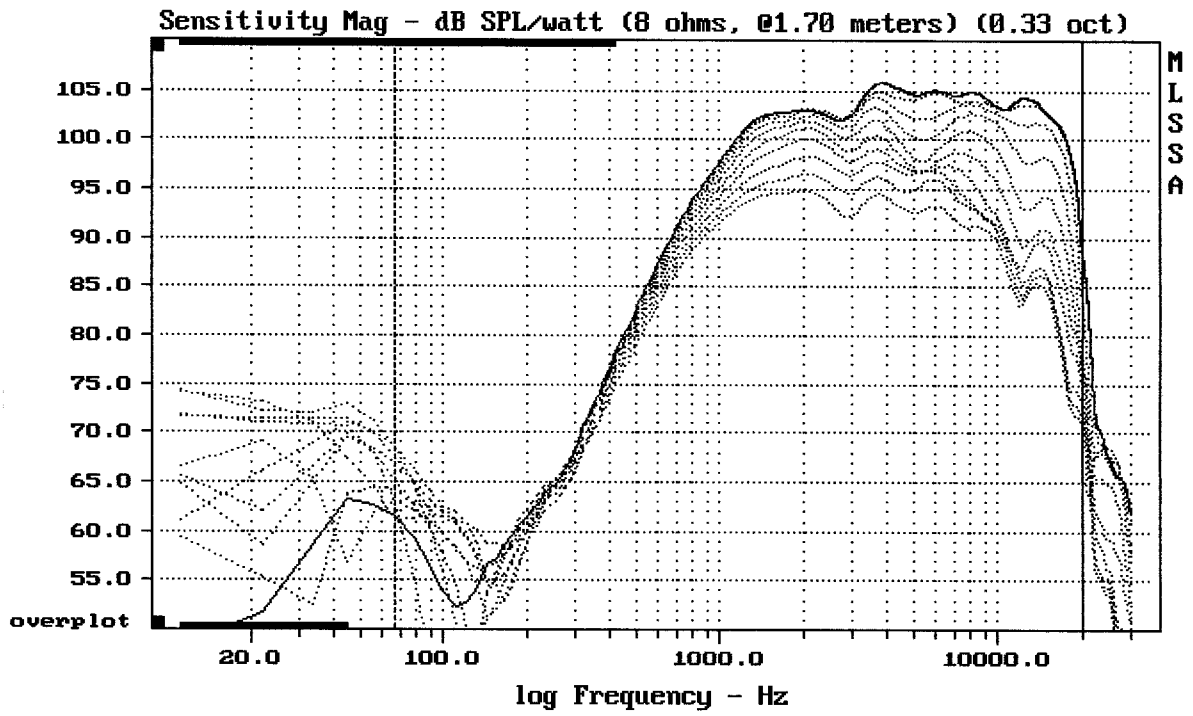

Level (1199:18011 Hz) = 104.79 dB SPL/watt (8 ohms, @1.00 meters)

Megaton A1185 + DE25

MLSSA: Frequency Domain

-64.07 dB, 1154 Hz (26), 2.970 msec (28)

Megaton A1185 + DE25

MLSSA: Frequency Domain

Megaton A1185 + DE25