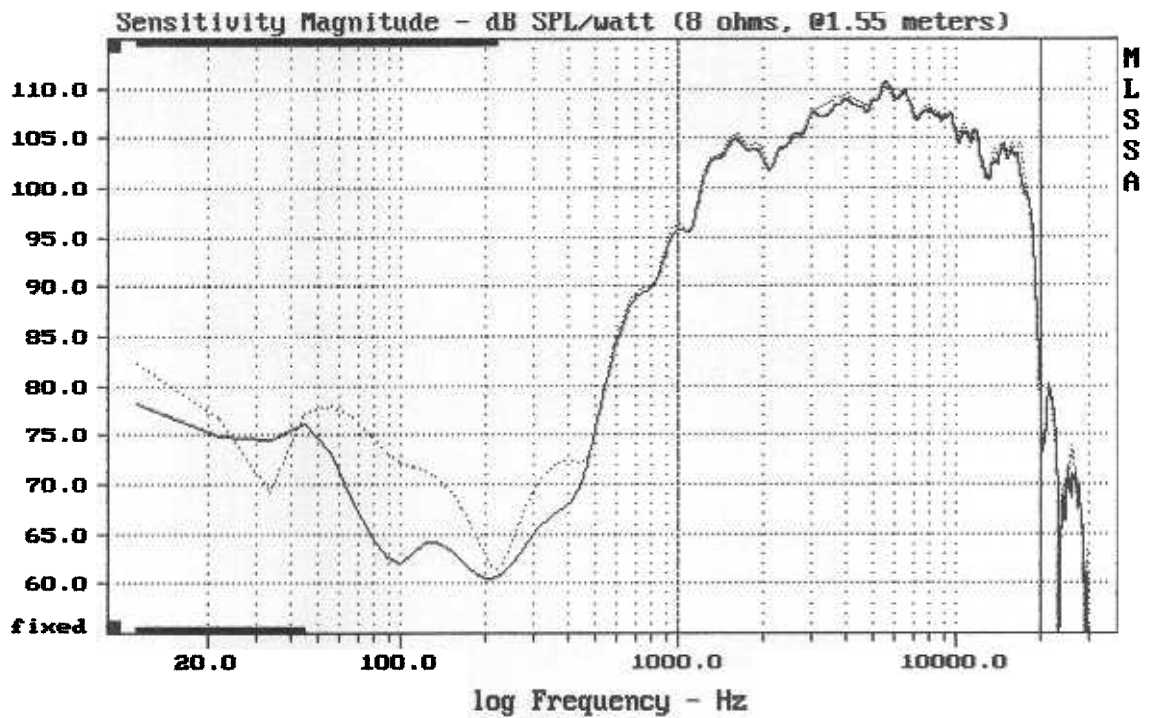

Overlay Compare: dev= +0.73/-1.4, std= 0.46, avg= -0.38

6x A8080 + MODEL A8080

MLSSA: Frequency Domain

Overlay Compare: dev= +1.4/-3.2, std= 0.74, avg= -0.29

A8080/MODEL A8080 ---/....

Level (1998:18000 Hz) = 107.01 dB SPL/watt (8 ohms, @1.60 meters)

Megaton A8080 + DE25

MLSSA: Frequency Domain

-69.49 dB, 5016 Hz (113), 1.650 msec (16)

Overlay Compare: dev= +4.7/-4.8, std= 2.5, avg= -16

Megaton A8080 + DE25

MLSSA: Frequency Domain

Overlay Compare: dev= +7/-3.4, std= 2.2, avg= -18