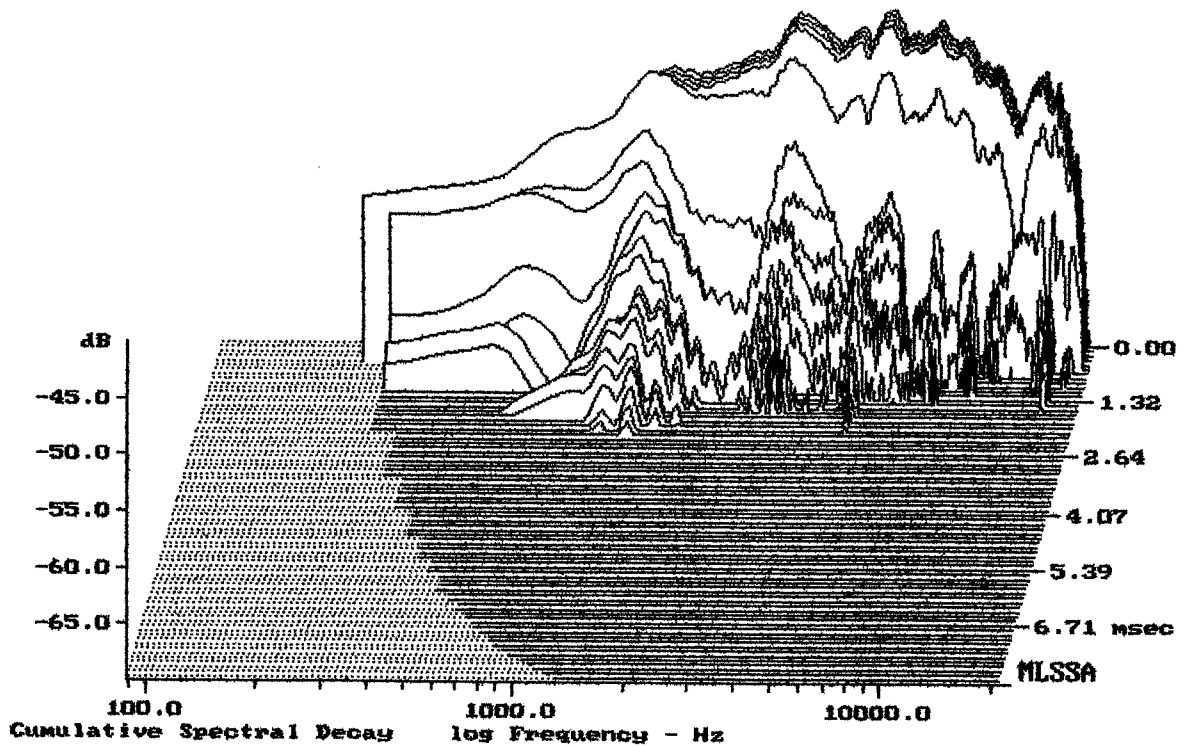

Overlay Compare: dev= +0.73/-1.4, std= 0.46, avg= -0.38

6x A8080 + MODEL A8080

MLSSA: Frequency Domain

Overlay Compare: dev= +1.4/-3.2, std= 0.74, avg= -0.29

A8080/MODEL A8080 ---/....

Level (1998:18000 Hz) = 107.01 dB SPL/watt (8 ohms, @1.60 meters)

Megaton A8080 + DE25

MLSSA: Frequency Domain

-69.49 dB, 5016 Hz (113), 1.650 msec (16)

Overlay Compare: dev= +4.7/-4.8, std= 2.5, avg= -16

Megaton A8080 + DE25

MLSSA: Frequency Domain

Overlay Compare: dev= +7/-3.4, std= 2.2, avg= -18