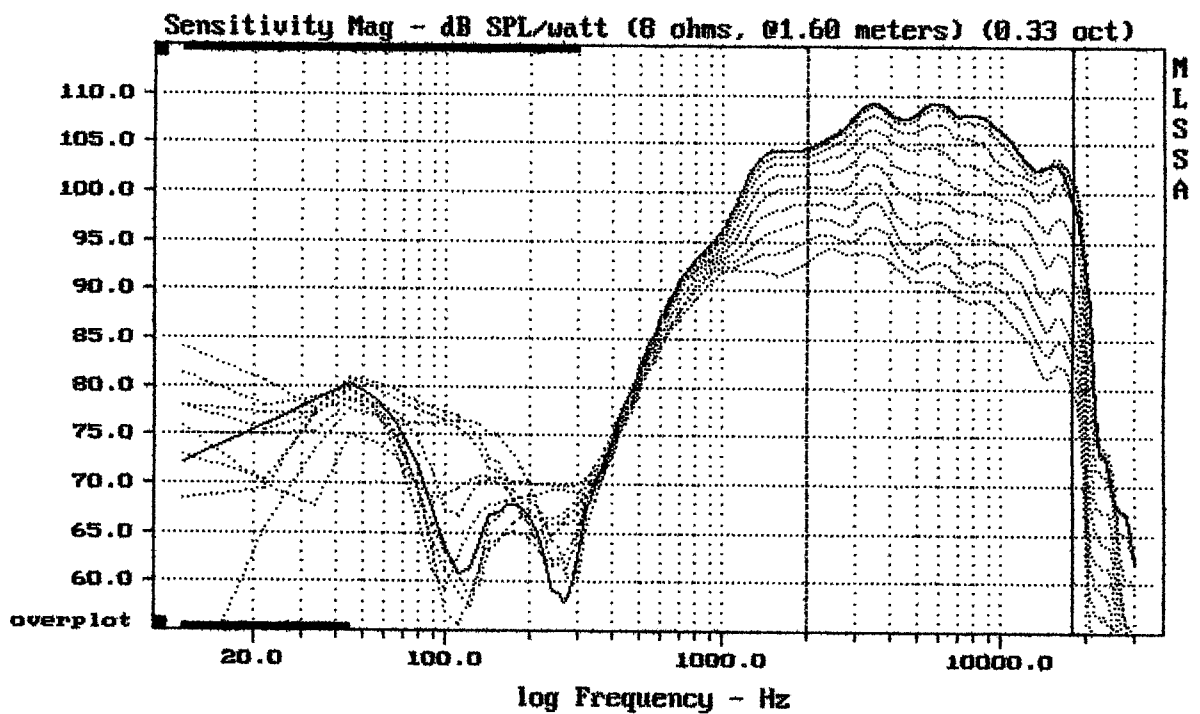

Overlay Compare: dev= +0.73/-1.4, std= 0.46, avg= -0.38

6x A8080 + MODEL A8080

MLSSA: Frequency Domain

Overlay Compare: dev= +1.4/-3.2, std= 0.74, avg= -0.29

A8080/MODEL A8080 ---/....

Level (1998:18000 Hz) = 107.01 dB SPL/watt (8 ohms, @1.60 meters)

Megaton A8080 + DE25

MLSSA: Frequency Domain

-69.49 dB, 5016 Hz (113), 1.650 msec (16)

Overlay Compare: dev= +4.7/-4.8, std= 2.5, avg= -16

Megaton A8080 + DE25

MLSSA: Frequency Domain

Overlay Compare: dev= +7/-3.4, std= 2.2, avg= -18