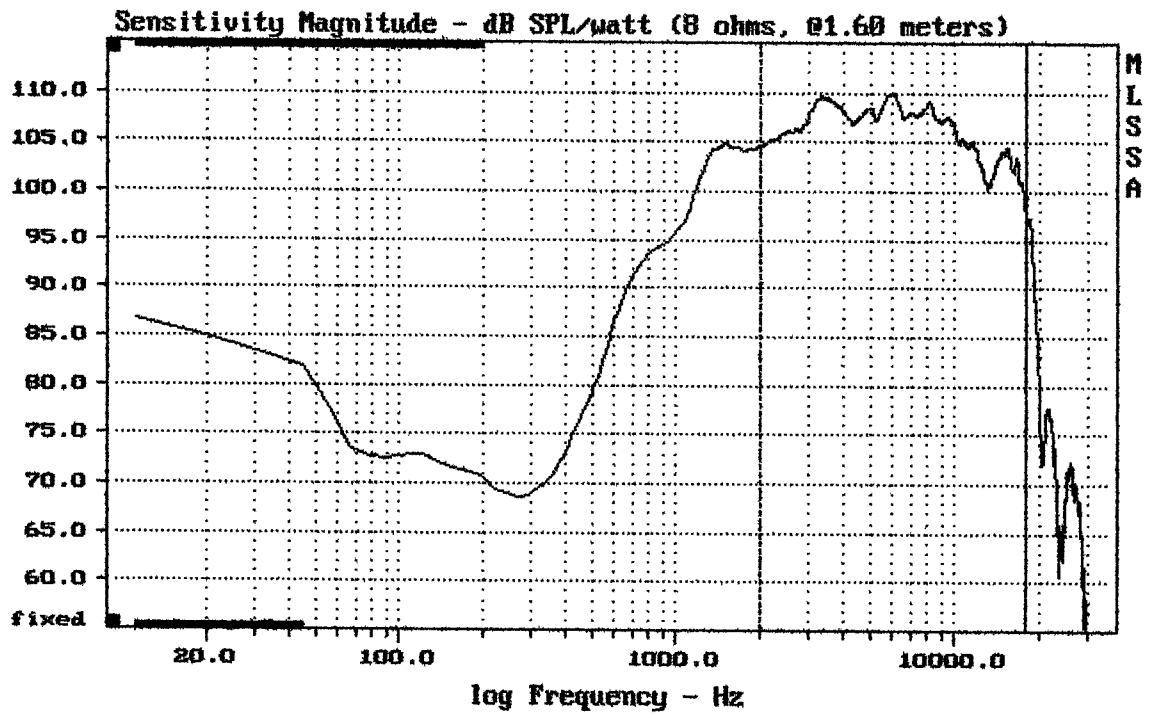

Overlay Compare: dev= +0.73/-1.4, std= 0.46, avg= -0.38

6x A8080 + MODEL A8080

MLSSA: Frequency Domain

Overlay Compare: dev= +1.4/-3.2, std= 0.74, avg= -0.29

A8080/MODEL A8080 ---/....

Level (1998:18000 Hz) = 107.01 dB SPL/watt (8 ohms, @1.60 meters)

Megaton A8080 + DE25

MLSSA: Frequency Domain

-69.49 dB, 5016 Hz (113), 1.650 msec (16)

Overlay Compare: dev= +4.7/-4.8, std= 2.5, avg= -16

Megaton A8080 + DE25

MLSSA: Frequency Domain

Overlay Compare: dev= +7/-3.4, std= 2.2, avg= -18