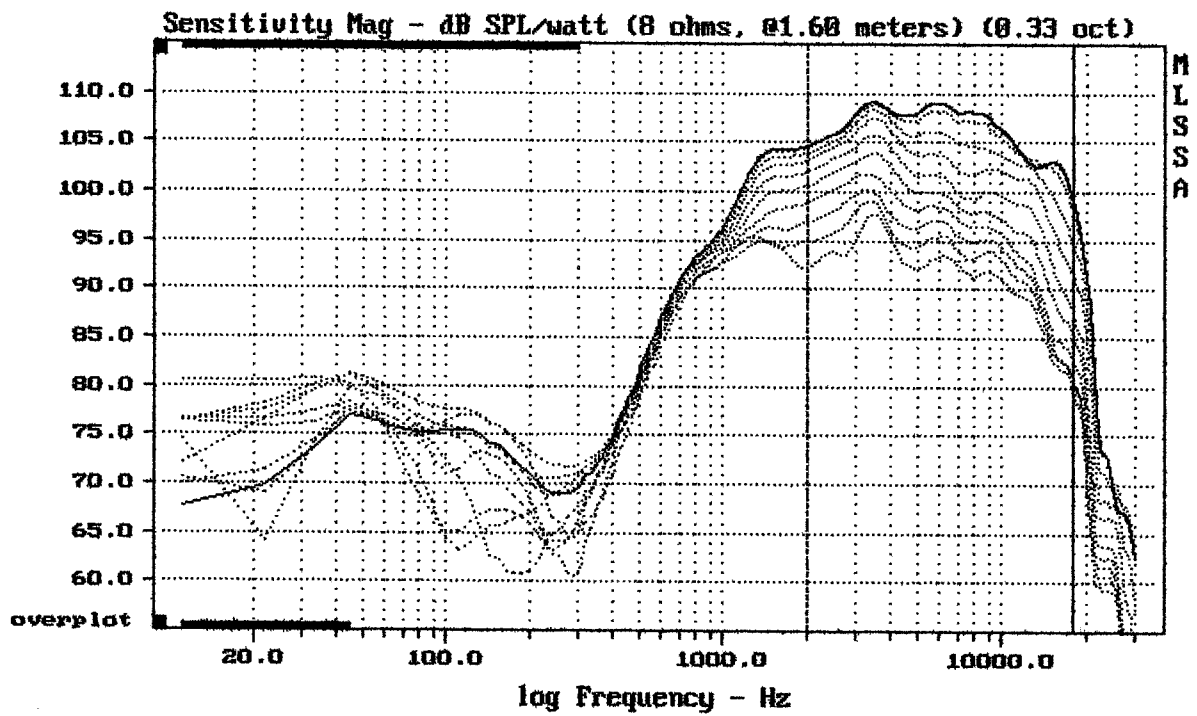

Overlay Compare: dev= +0.73/-1.4, std= 0.46, avg= -0.38

6x A8080 + MODEL A8080

MLSSA: Frequency Domain

Overlay Compare: dev= +1.4/-3.2, std= 0.74, avg= -0.29

A8080/MODEL A8080 ---/....

Level (1998:18000 Hz) = 107.01 dB SPL/watt (8 ohms, @1.60 meters)

Megaton A8080 + DE25

MLSSA: Frequency Domain

-69.49 dB, 5016 Hz (113), 1.650 msec (16)

Overlay Compare: dev= +4.7/-4.8, std= 2.5, avg= -16

Megaton A8080 + DE25

MLSSA: Frequency Domain

Overlay Compare: dev= +7/-3.4, std= 2.2, avg= -18