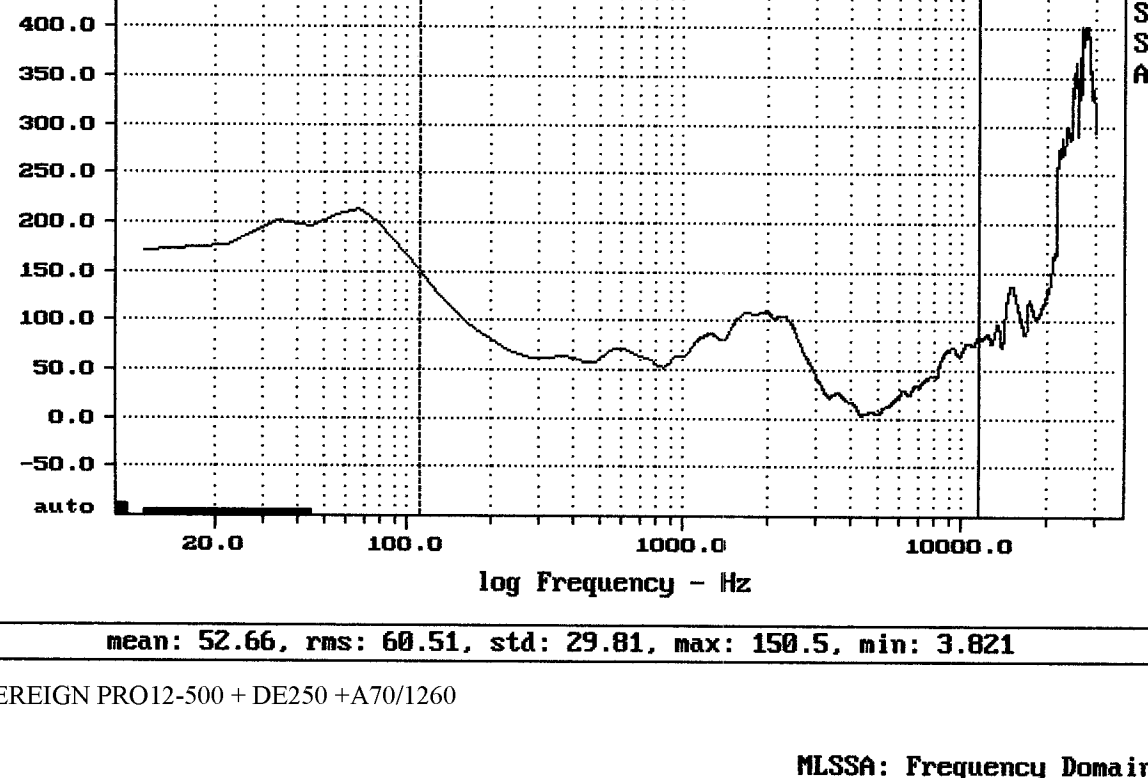

SOVEREIGN PRO12-500 + DE250 + A70/1260

Level (70:18000 Hz) = 96.76 dB SPL/watt (8 ohms, 01.65 meters) (0.33 oct)

SOVEREIGN PRO12-500 + DE250 + A70/1260

mean: 0.0001193, rms: 0.001287, std: 0.001281, max: 0.006224, min: -0.001981

SOVEREIGN PRO12-500 + DE250 + A70/1260

MLSSA: Time Domain

-74.46 dB, 1509 Hz (34), 2.420 msec (23)

mean: 52.66, rms: 60.51, std: 29.81, max: 150.5, min: 3.821

SOVEREIGN PRO12-500 + DE250 + A70/1260

MLSSA: Frequency Domain

mean: 0.4611, rms: 0.5319, std: 0.2651, max: 4.236, min: -0.09646

SOVEREIGN PRO12-500 + DE250 + A70/1260

Overlay Compare: dev= +25/-11, std= 8.7, avg= -27

SOVEREIGN PRO12-500 + DE250 + A70/1260

MLSSA: Frequency Domain

SOVEREIGN PRO12-500 + DE250 + A70/1260

mean: 24.96, rms: 25.86, std: 6.757, max: 41.39, min: 4.869

SOVEREIGN PRO12-500 + DE250 + A70/1260

MLSSA: Frequency Domain

mean: 24.95, rms: 25.79, std: 6.522, max: 41.23, min: 6.054