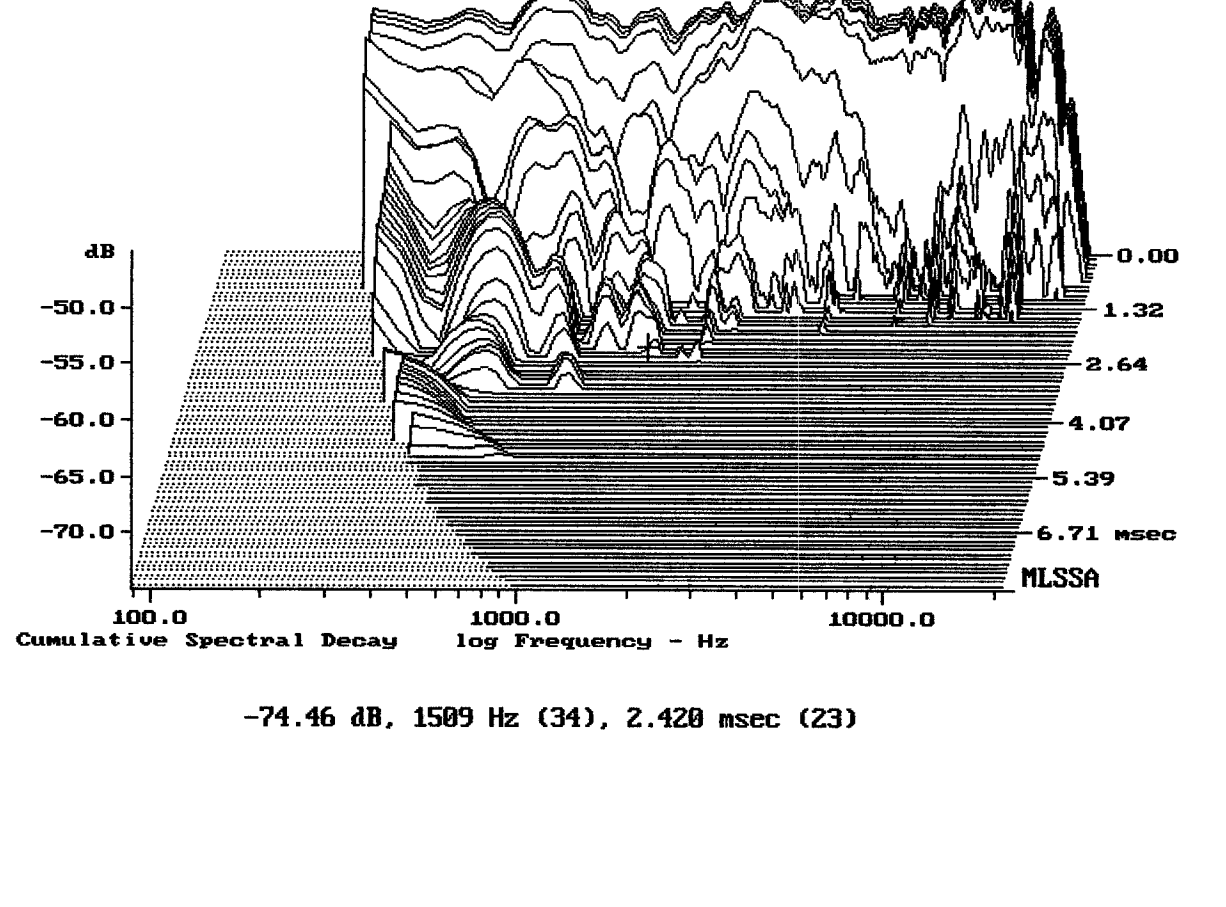

SOVEREIGN PRO12-500 + DE250 + A70/1260

Level (70:18000 Hz) = 96.76 dB SPL/watt (8 ohms, 01.65 meters) (0.33 oct)

SOVEREIGN PRO12-500 + DE250 + A70/1260

mean: 0.0001193, rms: 0.001287, std: 0.001281, max: 0.006224, min: -0.001981

SOVEREIGN PRO12-500 + DE250 + A70/1260

MLSSA: Time Domain

-74.46 dB, 1509 Hz (34), 2.420 msec (23)

mean: 52.66, rms: 60.51, std: 29.81, max: 150.5, min: 3.821

SOVEREIGN PRO12-500 + DE250 + A70/1260

MLSSA: Frequency Domain