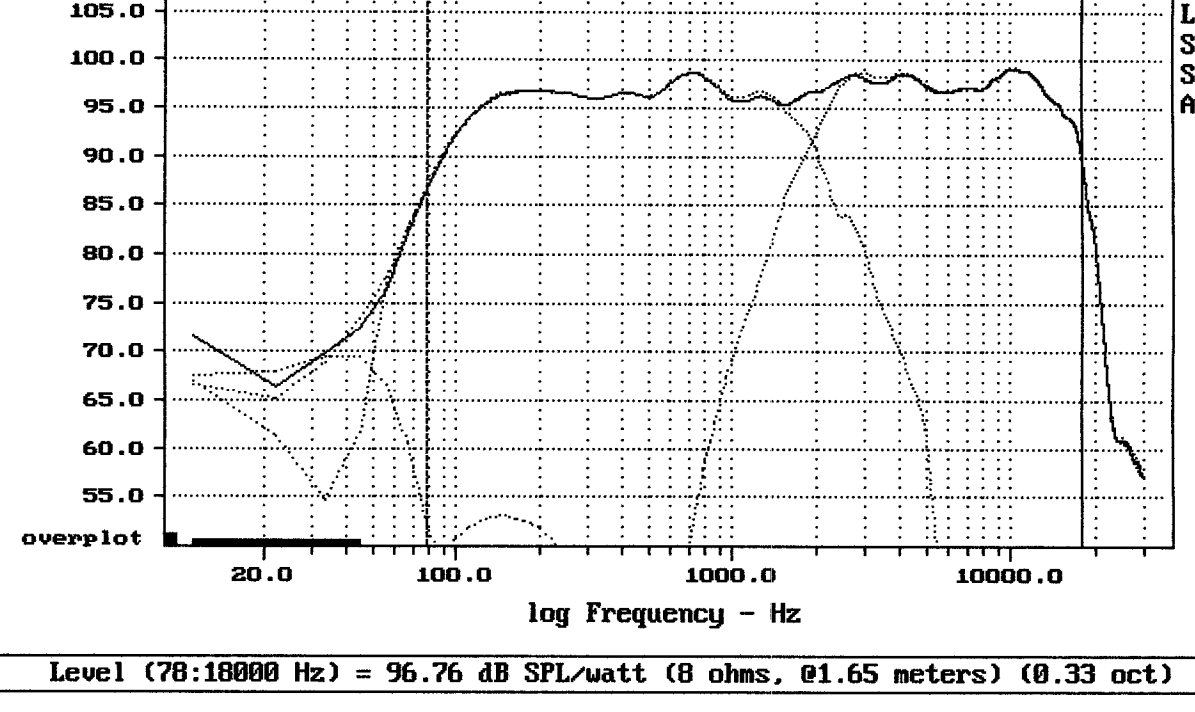

SOVEREIGN PRO12-500 + DE250 + A70/1260

Level (70:18000 Hz) = 96.76 dB SPL/watt (8 ohms, 01.65 meters) (0.33 oct)

SOVEREIGN PRO12-500 + DE250 + A70/1260

mean: 0.0001193, rms: 0.001287, std: 0.001281, max: 0.006224, min: -0.001981

SOVEREIGN PRO12-500 + DE250 + A70/1260

MLSSA: Time Domain

-74.46 dB, 1509 Hz (34), 2.420 msec (23)

mean: 52.66, rms: 60.51, std: 29.81, max: 150.5, min: 3.821

SOVEREIGN PRO12-500 + DE250 + A70/1260

MLSSA: Frequency Domain