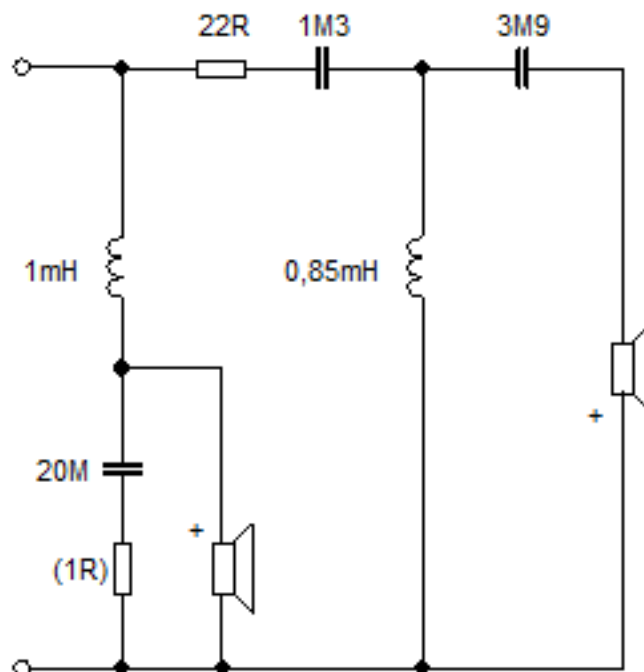

Sestava FANE Sovereign PRO12-500 + DE250 + A70/1260

Osazení:

- FANE Sovereign PRO12-500 8/Ohm

<http://eshop.prodance.cz/sovereign-pro12500-8-ohm-ii/d-96099/>

- B&C Speakers DE250 8/Ohm

<http://eshop.prodance.cz/de250-8-ohm/d-82306/>

- Megaton A70/1260

<http://eshop.prodance.cz/a70-1260-zvukovod/d-87810/>

Schéma výhybky: