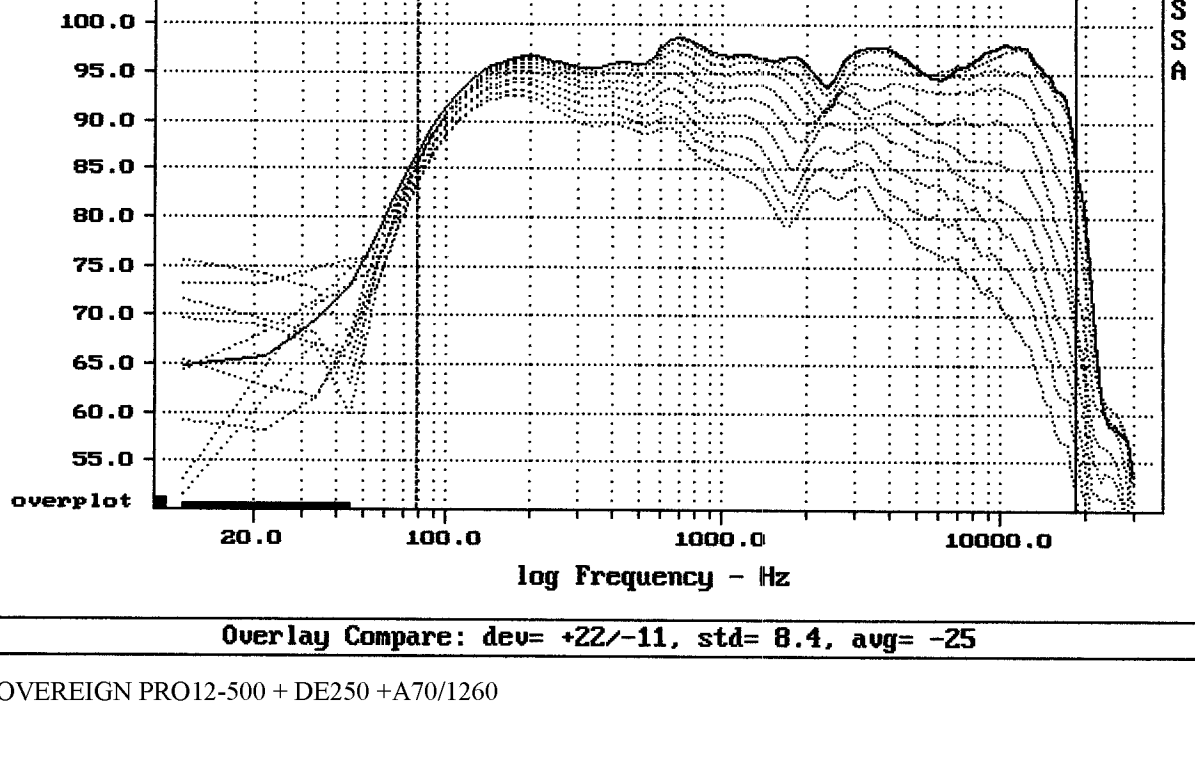

SOVEREIGN PRO12-500 + DE250 + A70/1260

Level (70:18000 Hz) = 96.76 dB SPL/watt (8 ohms, 01.65 meters) (0.33 oct)

SOVEREIGN PRO12-500 + DE250 + A70/1260

mean: 0.0001193, rms: 0.001287, std: 0.001281, max: 0.006224, min: -0.001981

SOVEREIGN PRO12-500 + DE250 + A70/1260

MLSSA: Time Domain

-74.46 dB, 1509 Hz (34), 2.420 msec (23)

mean: 52.66, rms: 60.51, std: 29.81, max: 150.5, min: 3.821

SOVEREIGN PRO12-500 + DE250 + A70/1260

MLSSA: Frequency Domain

mean: 0.4611, rms: 0.5319, std: 0.2651, max: 4.236, min: -0.09646

SOVEREIGN PRO12-500 + DE250 + A70/1260

Overlay Compare: dev= +25/-11, std= 8.7, avg= -27

SOVEREIGN PRO12-500 + DE250 + A70/1260

MLSSA: Frequency Domain

Overlay Compare: dev= +22/-11, std= 8.4, avg= -25

SOVEREIGN PRO12-500 + DE250 + A70/1260

Overlay Compare: dev= +24/-10, std= 8.4, avg= -27

SOVEREIGN PRO12-500 + DE250 + A70/1260

MLSSA: Frequency Domain

Overlay Compare: dev= +1.4/-1.5, std= 0.44, avg= 0.038