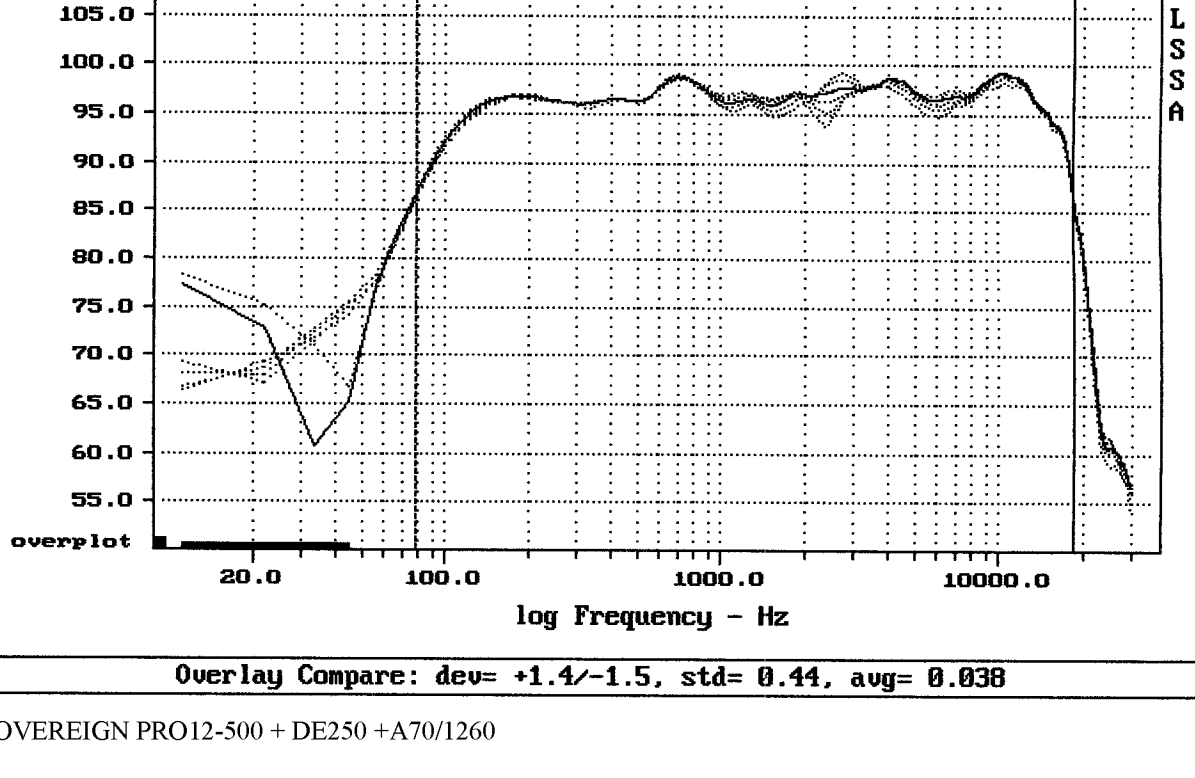

SOVEREIGN PRO12-500 + DE250 + A70/1260

Level (70:18000 Hz) = 96.76 dB SPL/watt (8 ohms, 01.65 meters) (0.33 oct)

SOVEREIGN PRO12-500 + DE250 + A70/1260

mean: 0.0001193, rms: 0.001287, std: 0.001281, max: 0.006224, min: -0.001981

mean: 0.4611, rms: 0.5319, std: 0.2651, max: 4.236, min: -0.09646

SOVEREIGN PRO12-500 + DE250 + A70/1260

Overlay Compare: dev= +25/-11, std= 8.7, avg= -27

SOVEREIGN PRO12-500 + DE250 + A70/1260

MLSSA: Frequency Domain

Overlay Compare: dev= +22/-11, std= 8.4, avg= -25

SOVEREIGN PRO12-500 + DE250 + A70/1260

Overlay Compare: dev= +24/-10, std= 8.4, avg= -27

SOVEREIGN PRO12-500 + DE250 + A70/1260

MLSSA: Frequency Domain

Overlay Compare: dev= +1.4/-1.5, std= 0.44, avg= 0.038

SOVEREIGN PRO12-500 + DE250 + A70/1260

mean: 24.96, rms: 25.86, std: 6.757, max: 41.39, min: 4.869

SOVEREIGN PRO12-500 + DE250 + A70/1260

MLSSA: Frequency Domain

mean: 24.95, rms: 25.79, std: 6.522, max: 41.23, min: 6.054