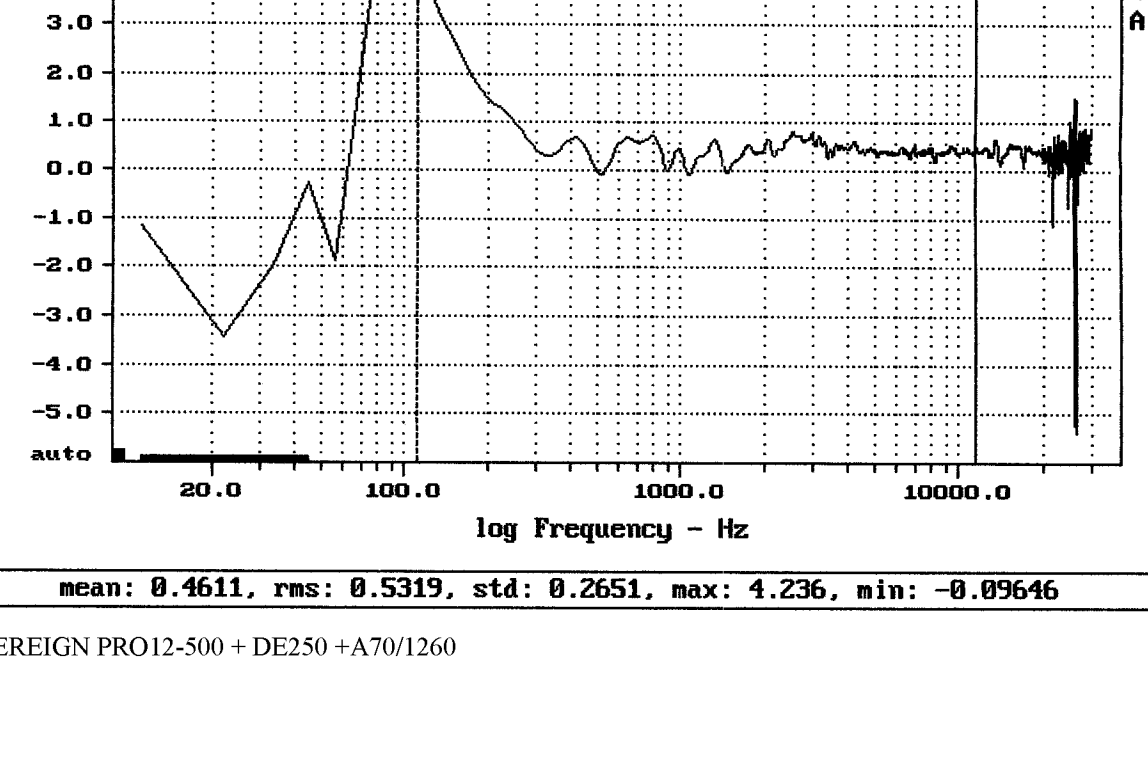

SOVEREIGN PRO12-500 + DE250 + A70/1260

Level (70:18000 Hz) = 96.76 dB SPL/watt (8 ohms, 01.65 meters) (0.33 oct)

SOVEREIGN PRO12-500 + DE250 + A70/1260

mean: 0.0001193, rms: 0.001287, std: 0.001281, max: 0.006224, min: -0.001981

SOVEREIGN PRO12-500 + DE250 + A70/1260

MLSSA: Time Domain

-74.46 dB, 1509 Hz (34), 2.420 msec (23)

mean: 52.66, rms: 60.51, std: 29.81, max: 150.5, min: 3.821

SOVEREIGN PRO12-500 + DE250 + A70/1260

MLSSA: Frequency Domain

mean: 0.4611, rms: 0.5319, std: 0.2651, max: 4.236, min: -0.09646

SOVEREIGN PRO12-500 + DE250 + A70/1260

Overlay Compare: dev= +25/-11, std= 8.7, avg= -27

SOVEREIGN PRO12-500 + DE250 + A70/1260

MLSSA: Frequency Domain

Overlay Compare: dev= +22/-11, std= 8.4, avg= -25

SOVEREIGN PRO12-500 + DE250 + A70/1260

Overlay Compare: dev= +24/-10, std= 8.4, avg= -27

SOVEREIGN PRO12-500 + DE250 + A70/1260

MLSSA: Frequency Domain

Overlay Compare: dev= +1.4/-1.5, std= 0.44, avg= 0.038