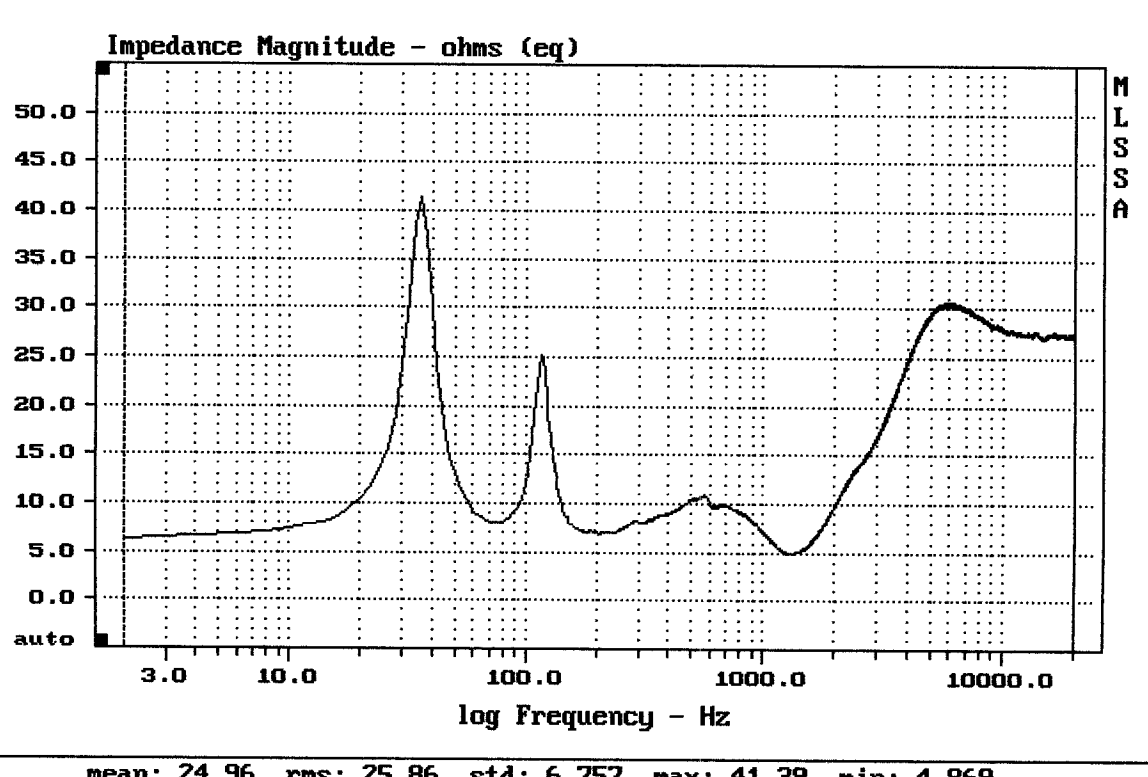

mean: 24.96, rms: 25.86, std: 6.757, max: 41.39, min: 4.869

SOVEREIGN PRO12-500 + DE250 + A70/1260

MLSSA: Frequency Domain