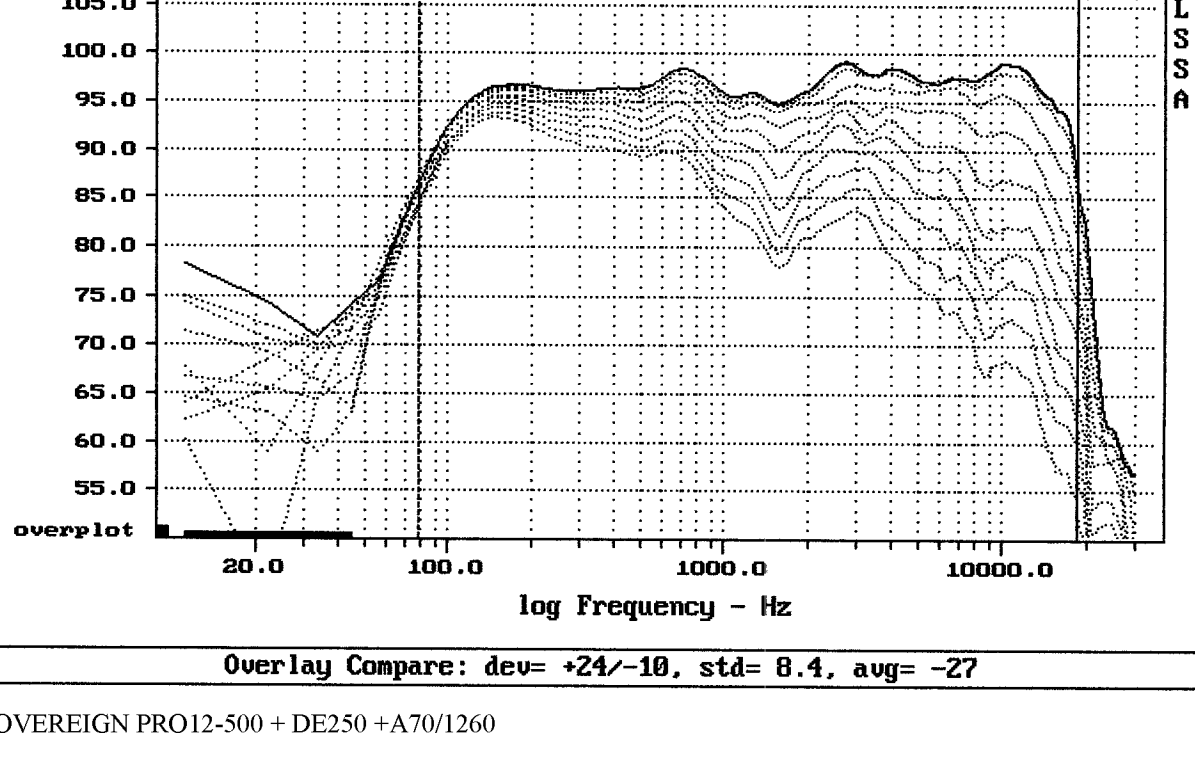

SOVEREIGN PRO12-500 + DE250 + A70/1260

Level (70:18000 Hz) = 96.76 dB SPL/watt (8 ohms, 01.65 meters) (0.33 oct)

SOVEREIGN PRO12-500 + DE250 + A70/1260

mean: 0.0001193, rms: 0.001287, std: 0.001281, max: 0.006224, min: -0.001981

SOVEREIGN PRO12-500 + DE250 + A70/1260

MLSSA: Time Domain

-74.46 dB, 1509 Hz (34), 2.420 msec (23)

mean: 52.66, rms: 60.51, std: 29.81, max: 150.5, min: 3.821

SOVEREIGN PRO12-500 + DE250 + A70/1260

MLSSA: Frequency Domain

mean: 0.4611, rms: 0.5319, std: 0.2651, max: 4.236, min: -0.09646

SOVEREIGN PRO12-500 + DE250 + A70/1260

Overlay Compare: dev= +25/-11, std= 8.7, avg= -27

SOVEREIGN PRO12-500 + DE250 + A70/1260

MLSSA: Frequency Domain

Overlay Compare: dev= +22/-11, std= 8.4, avg= -25

SOVEREIGN PRO12-500 + DE250 + A70/1260

Overlay Compare: dev= +24/-10, std= 8.4, avg= -27

SOVEREIGN PRO12-500 + DE250 + A70/1260

MLSSA: Frequency Domain

Overlay Compare: dev= +1.4/-1.5, std= 0.44, avg= 0.038