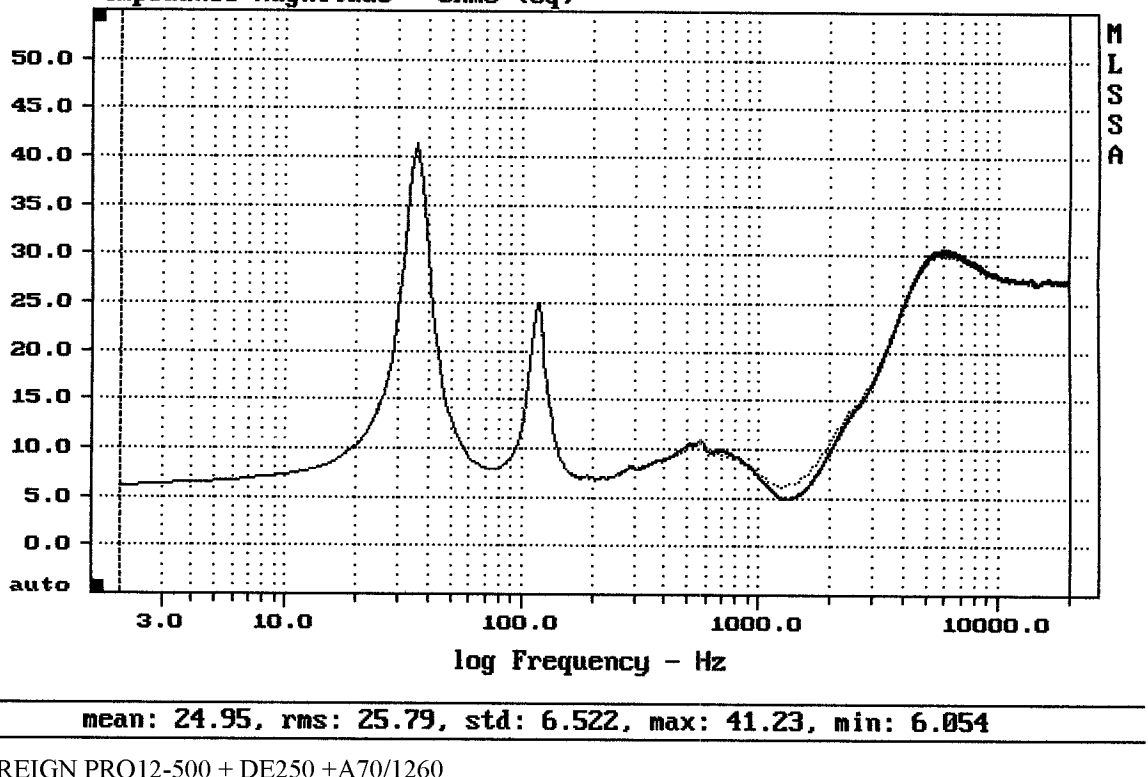

SOVEREIGN PRO12-500 + DE250 + A70/1260

Level (70:18000 Hz) = 96.76 dB SPL/watt (8 ohms, 01.65 meters) (0.33 oct)

SOVEREIGN PRO12-500 + DE250 + A70/1260

mean: 0.0001193, rms: 0.001287, std: 0.001281, max: 0.006224, min: -0.001981

Overlay Compare: dev= +22/-11, std= 8.4, avg= -25

SOVEREIGN PRO12-500 + DE250 + A70/1260

Overlay Compare: dev= +24/-10, std= 8.4, avg= -27

SOVEREIGN PRO12-500 + DE250 + A70/1260

MLSSA: Frequency Domain

Overlay Compare: dev= +1.4/-1.5, std= 0.44, avg= 0.038

SOVEREIGN PRO12-500 + DE250 + A70/1260

mean: 24.96, rms: 25.86, std: 6.757, max: 41.39, min: 4.869

SOVEREIGN PRO12-500 + DE250 + A70/1260

MLSSA: Frequency Domain

mean: 24.95, rms: 25.79, std: 6.522, max: 41.23, min: 6.054