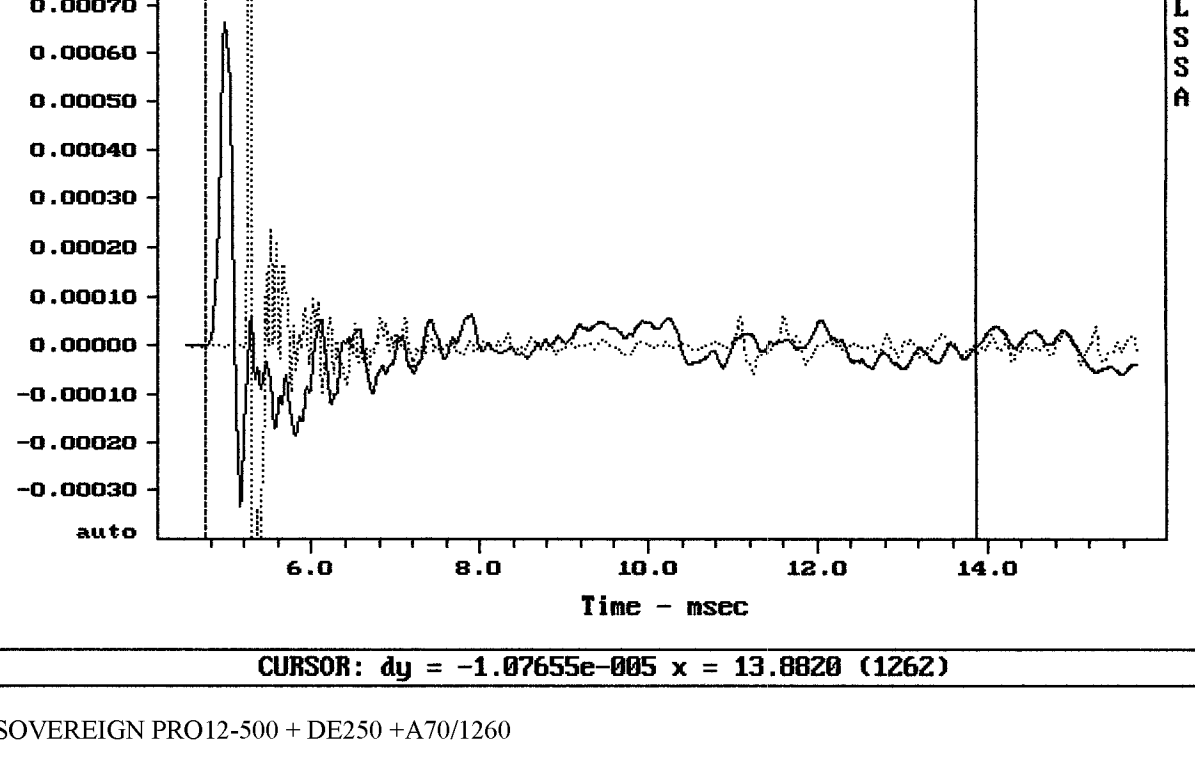

CURSOR: dy = -1.07655e-005 x = 13.8020 (1262)

SOVEREIGN PRO12-500 + DE250 + A70/1260