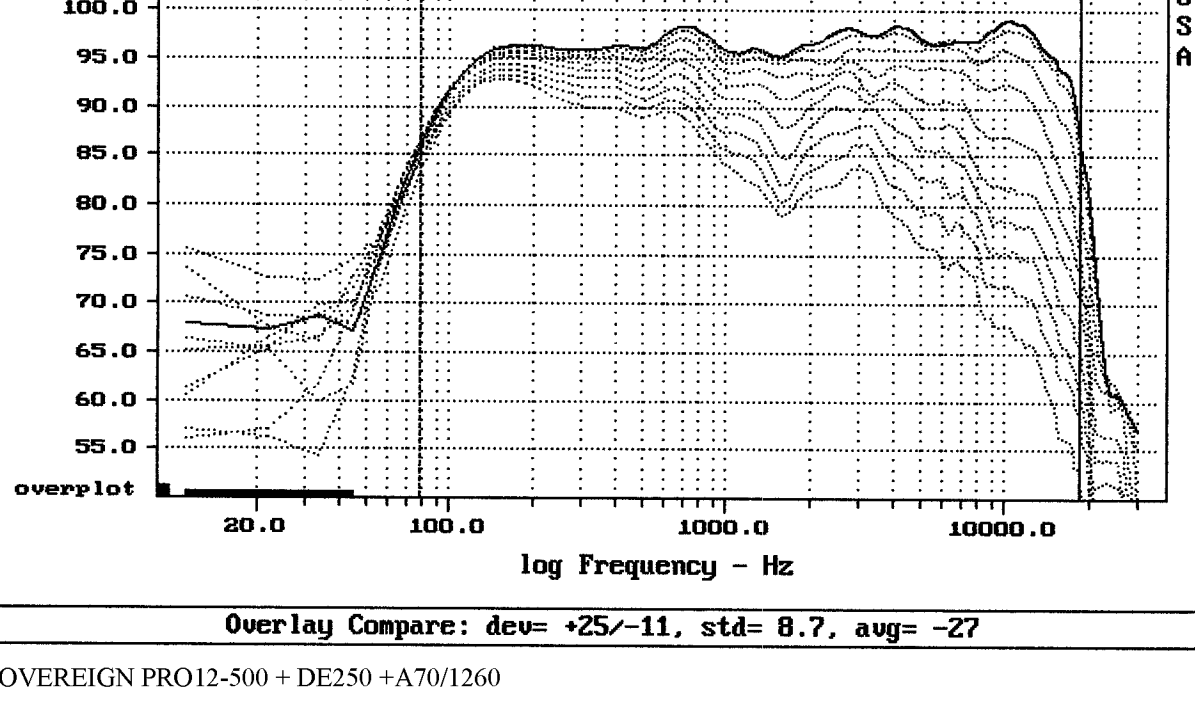

SOVEREIGN PRO12-500 + DE250 + A70/1260

Level (70:18000 Hz) = 96.76 dB SPL/watt (8 ohms, 01.65 meters) (0.33 oct)

SOVEREIGN PRO12-500 + DE250 + A70/1260

mean: 0.0001193, rms: 0.001287, std: 0.001281, max: 0.006224, min: -0.001981

SOVEREIGN PRO12-500 + DE250 + A70/1260

MLSSA: Time Domain

-74.46 dB, 1509 Hz (34), 2.420 msec (23)

mean: 52.66, rms: 60.51, std: 29.81, max: 150.5, min: 3.821

SOVEREIGN PRO12-500 + DE250 + A70/1260

MLSSA: Frequency Domain

mean: 0.4611, rms: 0.5319, std: 0.2651, max: 4.236, min: -0.09646

SOVEREIGN PRO12-500 + DE250 + A70/1260

Overlay Compare: dev= +25/-11, std= 8.7, avg= -27

SOVEREIGN PRO12-500 + DE250 + A70/1260

MLSSA: Frequency Domain