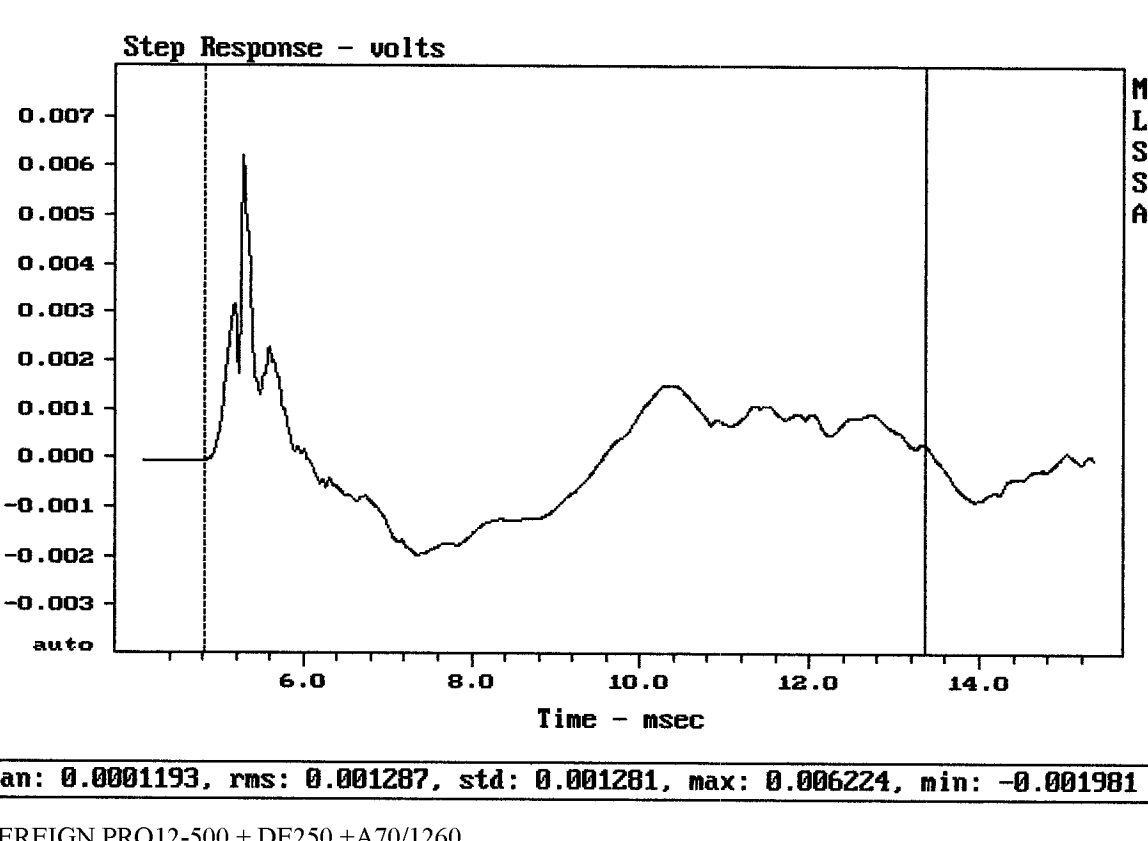

SOVEREIGN PRO12-500 + DE250 + A70/1260

Level (70:18000 Hz) = 96.76 dB SPL/watt (8 ohms, 01.65 meters) (0.33 oct)

SOVEREIGN PRO12-500 + DE250 + A70/1260

mean: 0.0001193, rms: 0.001287, std: 0.001281, max: 0.006224, min: -0.001981