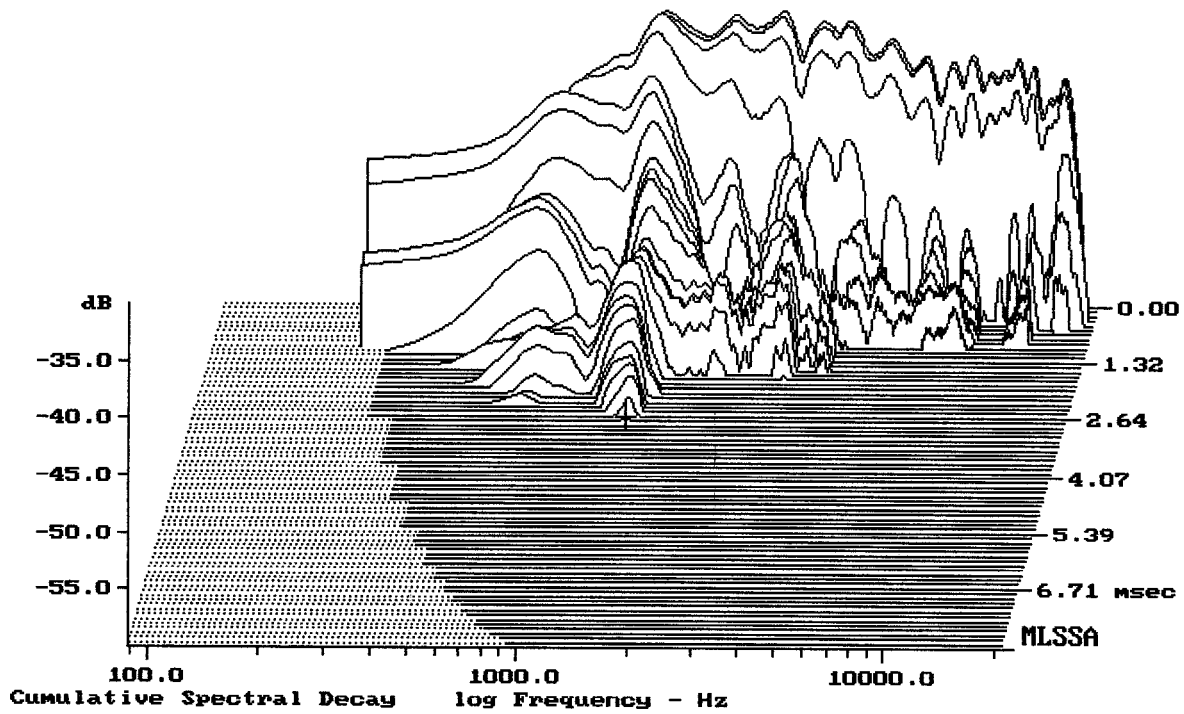

E-shop: <http://eshop.prodance.cz/nd350-8-ohm/d-90542/>

E-shop: <http://eshop.prodance.cz/a7570-zvukovod/d-83912/>

Level (999:17500 Hz) = 109.21 dB SPL/watt (8 ohms, @1.00 meters)

RCF ND350 + A7570

MLSSA: Frequency Domain

-59.66 dB, 1332 Hz (30), 2.750 msec (26)

---

mean: 8.263, rms: 8.683, std: 2.669, max: 31.23, min: 5.346

---

RCF ND350

MLSSA: Frequency Domain

---

mean: 8.205, rms: 8.457, std: 2.051, max: 24.15, min: 5.198