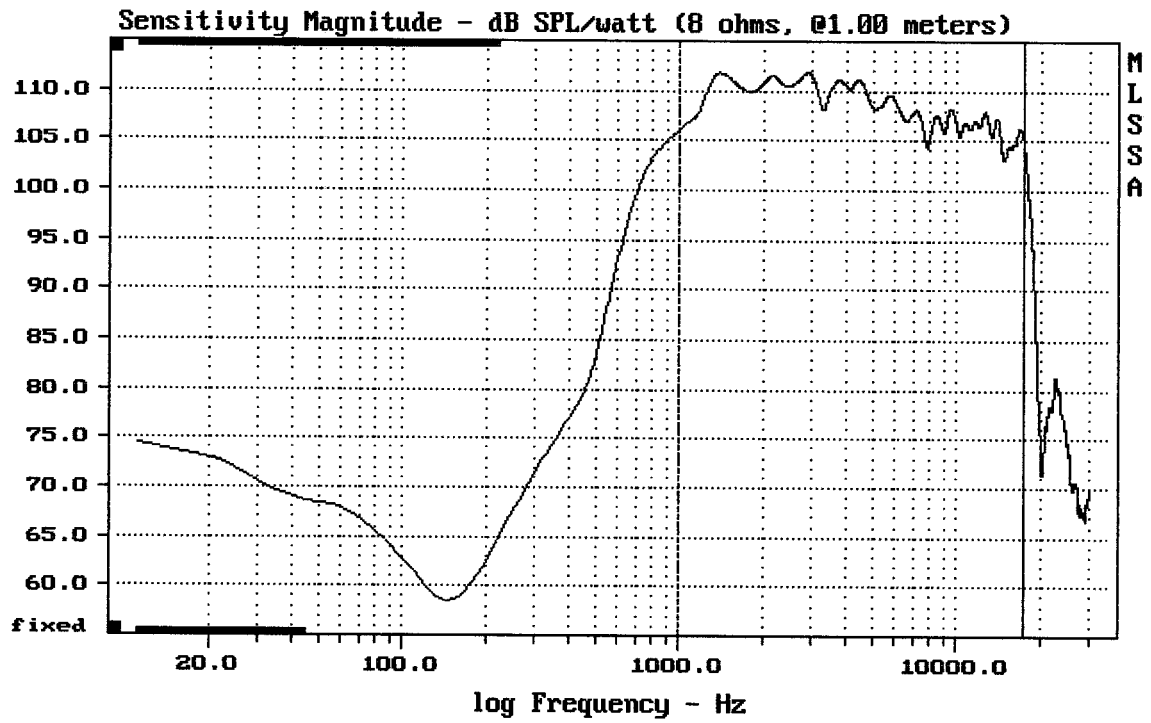

E-shop: <http://eshop.prodance.cz/nd350-8-ohm/d-90542/>

E-shop: <http://eshop.prodance.cz/a7570-zvukovod/d-83912/>

Level (999:17500 Hz) = 109.21 dB SPL/watt (8 ohms, @1.00 meters)

RCF ND350 + A7570

MLSSA: Frequency Domain

-59.66 dB, 1332 Hz (30), 2.750 msec (26)

---

mean: 8.263, rms: 8.683, std: 2.669, max: 31.23, min: 5.346

---

RCF ND350

MLSSA: Frequency Domain

---

mean: 8.205, rms: 8.457, std: 2.051, max: 24.15, min: 5.198