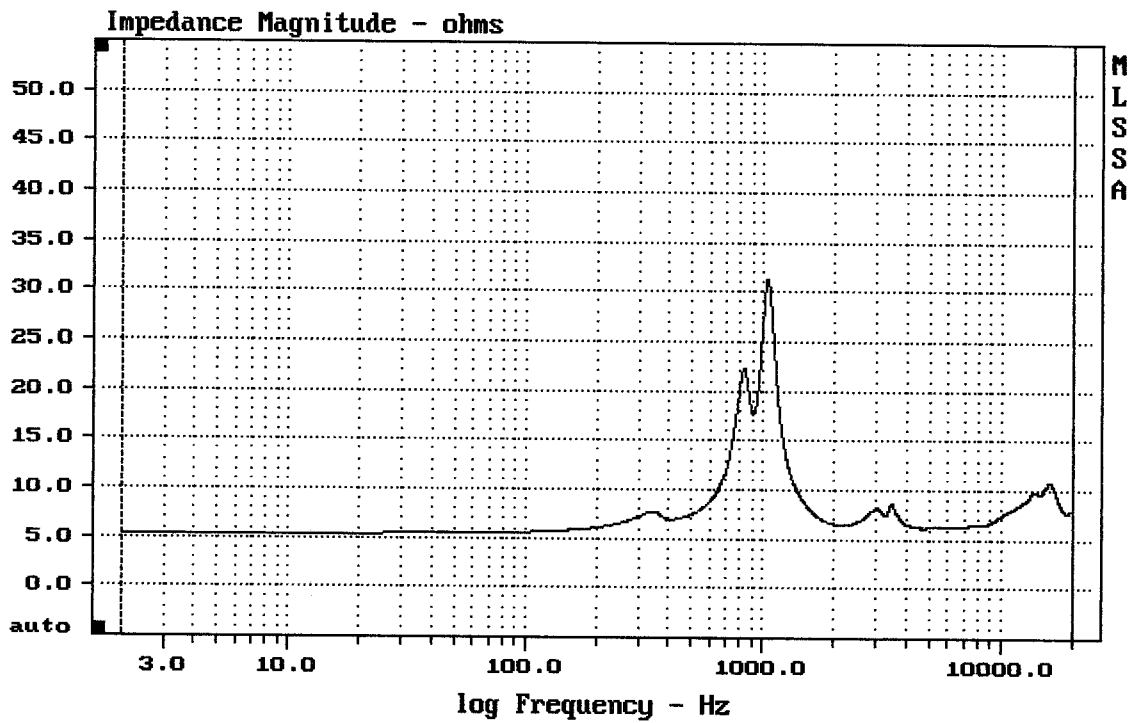

E-shop: <http://eshop.prodance.cz/nd350-8-ohm/d-90542/>

E-shop: <http://eshop.prodance.cz/a7570-zvukovod/d-83912/>

Level (999:17500 Hz) = 109.21 dB SPL/watt (8 ohms, @1.00 meters)

RCF ND350 + A7570

MLSSA: Frequency Domain

-59.66 dB, 1332 Hz (30), 2.750 msec (26)

---

mean: 8.263, rms: 8.683, std: 2.669, max: 31.23, min: 5.346

---

RCF ND350

MLSSA: Frequency Domain

---

mean: 8.205, rms: 8.457, std: 2.051, max: 24.15, min: 5.198