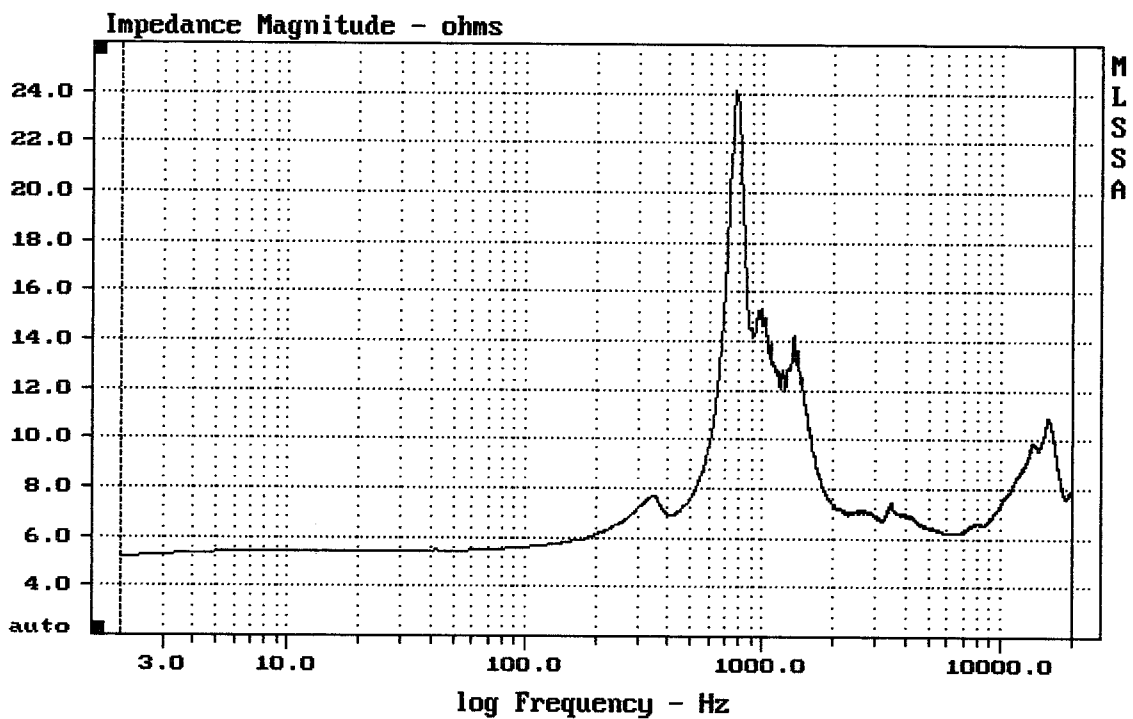

-59.66 dB, 1332 Hz (30), 2.750 msec (26)

---

mean: 8.263, rms: 8.683, std: 2.669, max: 31.23, min: 5.346

---

RCF ND350

MLSSA: Frequency Domain

---

mean: 8.205, rms: 8.457, std: 2.051, max: 24.15, min: 5.198