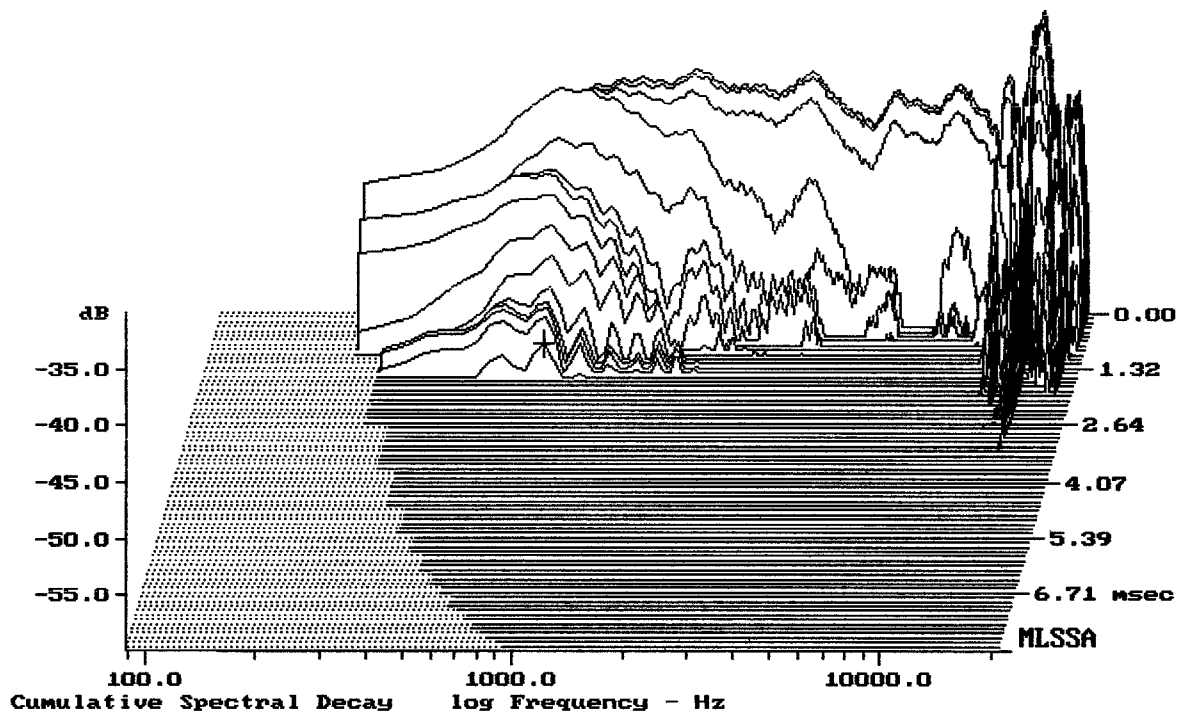

Level (599:19798 Hz) = 109.53 dB SPL/watt (8 ohms, @1.50 meters)

HF66 + DE700

MLSSA: Frequency Domain

-57.00 dB, 755 Hz (17), 1.540 msec (15)

---

Overlay Compare: dev= +21/-10, std= 6.9, avg= -27

---

HF66 + DE700