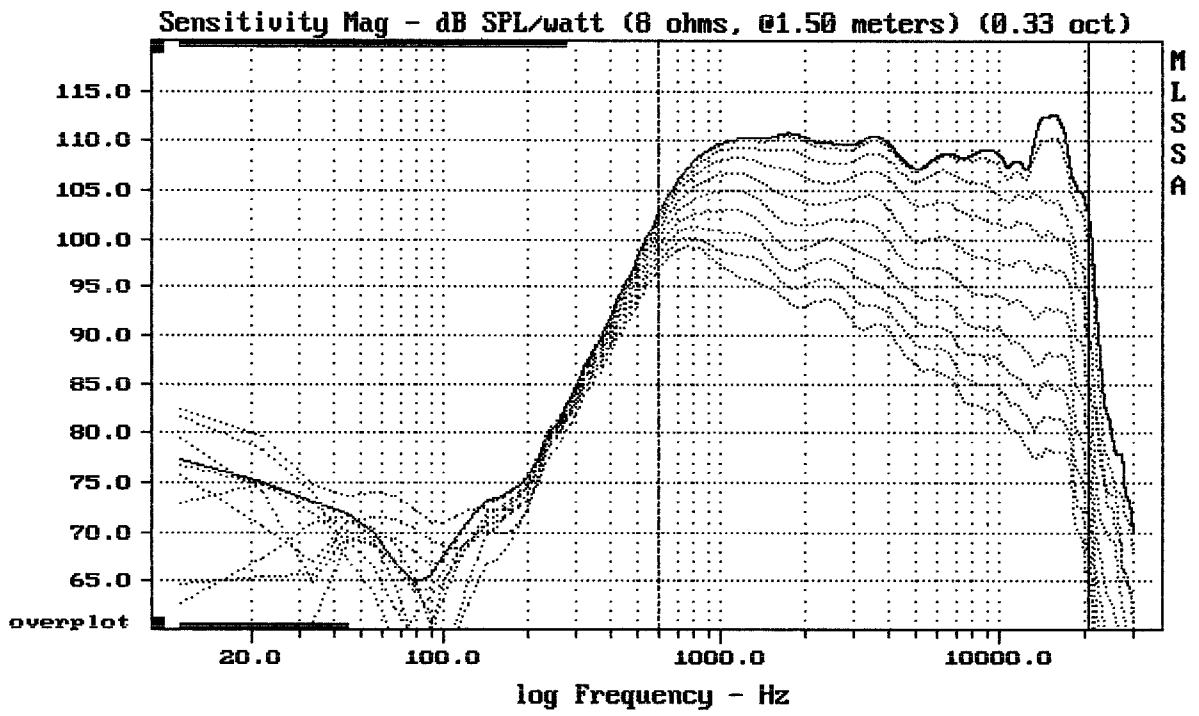

Level (599:19798 Hz) = 109.53 dB SPL/watt (8 ohms, @1.50 meters)

HF66 + DE700

MLSSA: Frequency Domain

-57.00 dB, 755 Hz (17), 1.540 msec (15)

---

Overlay Compare: dev= +21/-10, std= 6.9, avg= -27

---

HF66 + DE700