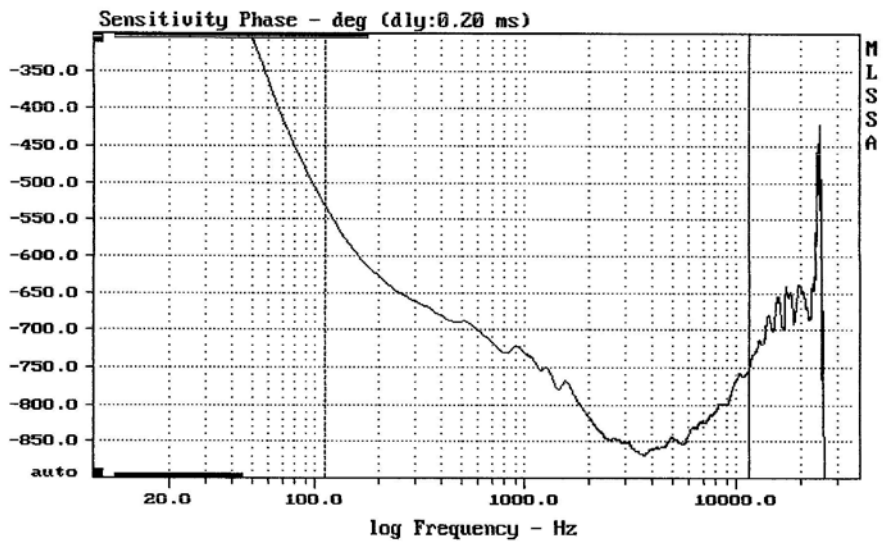

mean: -804.2, rms: 805.8, std: 50.75, max: -531, min: -869.2

ART312-A MK III