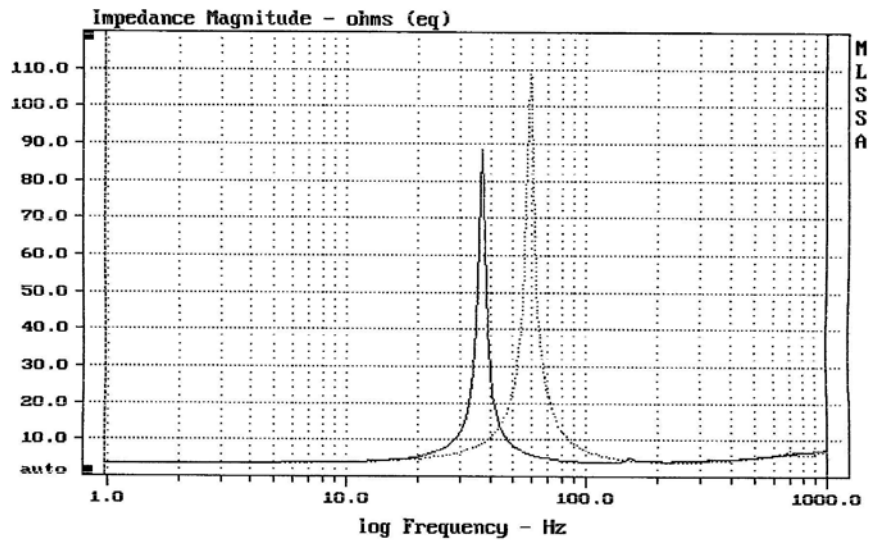

Method: Mass-loaded (80.00 grams)

Area (Sd): 530.93 sq cm

DCR mode: Measure (-0.07 ohms)

QC file: CLOSED

Analysis successful. Shift in Fs = -37.0% (-20% to -50% is recommended).

12" FROM ART312-A MK III

MLSSA: Parameters