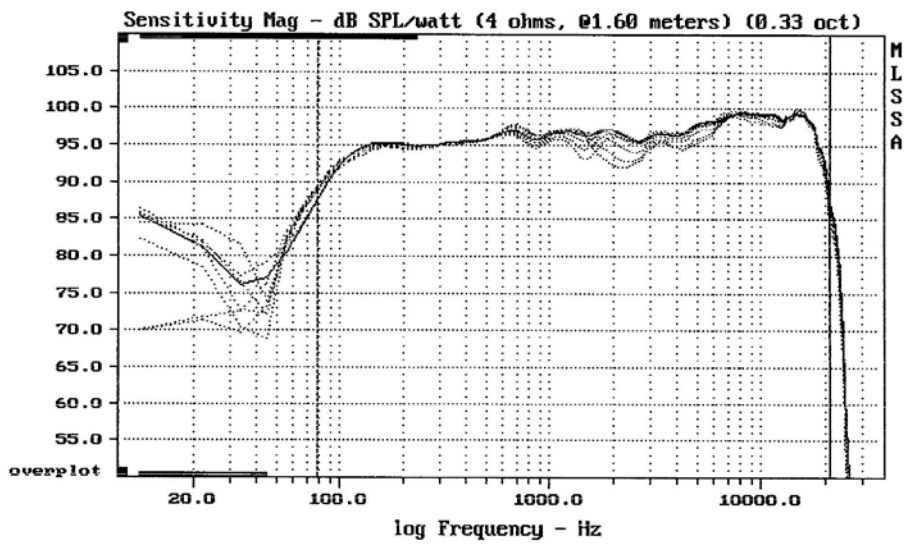

mean: 96.88, rms: 97.20, std: 2.13, max: 99.99, min: 85.14

ART312-A MK III