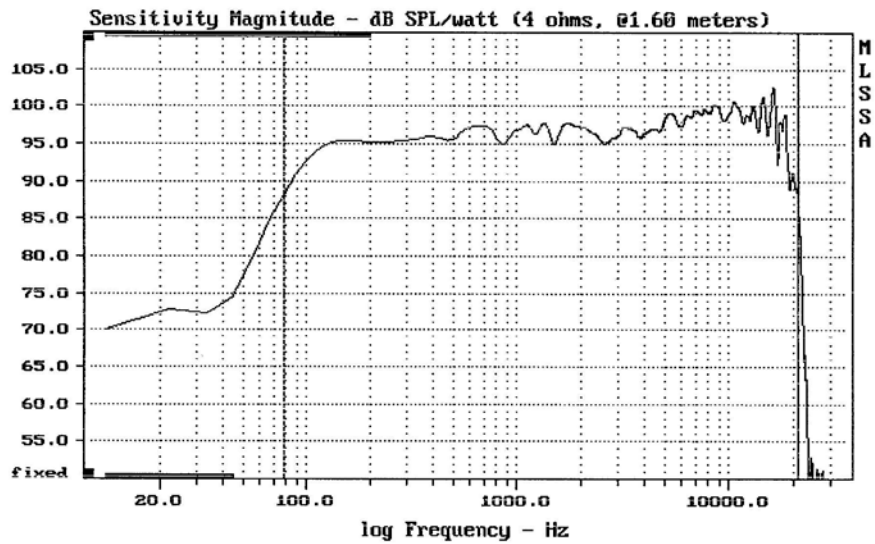

E-shop: <http://eshop.prodance.cz/art-312a-mkiii/d-97021/>

mean: 97.71, rms: 98.05, std: 2.17, max: 102.52, min: 88.24

ART312-A MK III

MLSSA: Frequency Domain