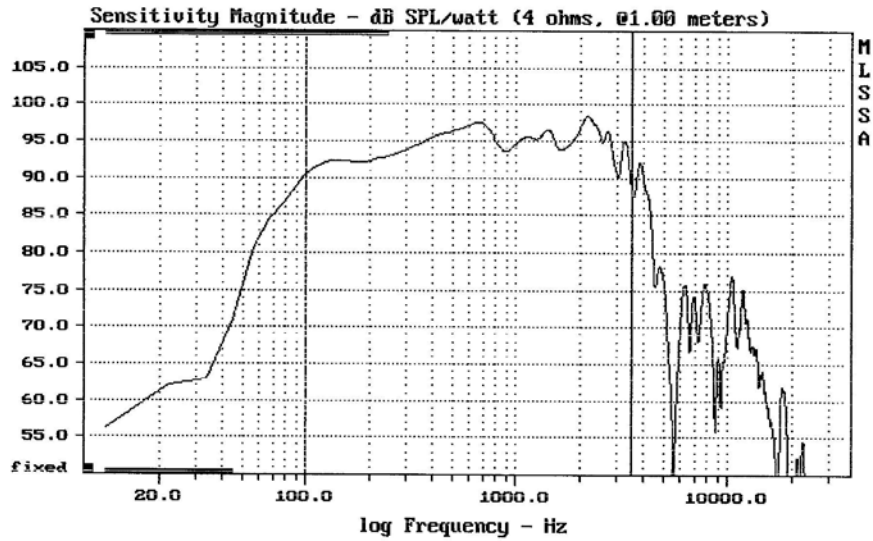

E-shop: <http://eshop.prodance.cz/art-312a-mkiii/d-97021/>

Level (100:3496 Hz) = 94.86 dB SPL/watt (4 ohms, @1.00 meters)

12" from ART312-A MK III

9-12-92 6:25 PM

MLSSA: Frequency Domain