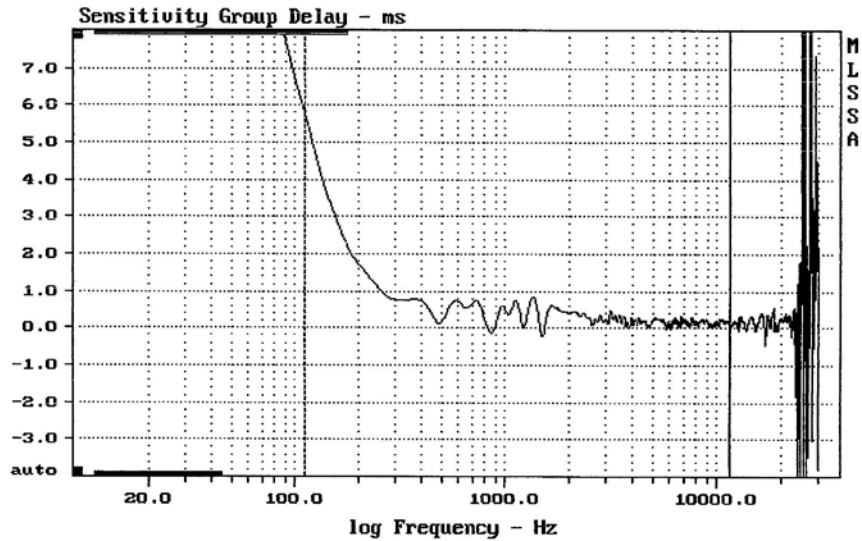

E-shop: <http://eshop.prodance.cz/art-312a-mkiii/d-97021/>

mean: 0.2585, rms: 0.4452, std: 0.3625, max: 5.801, min: -0.2322

ART312-A MK III

MLSSA: Frequency Domain