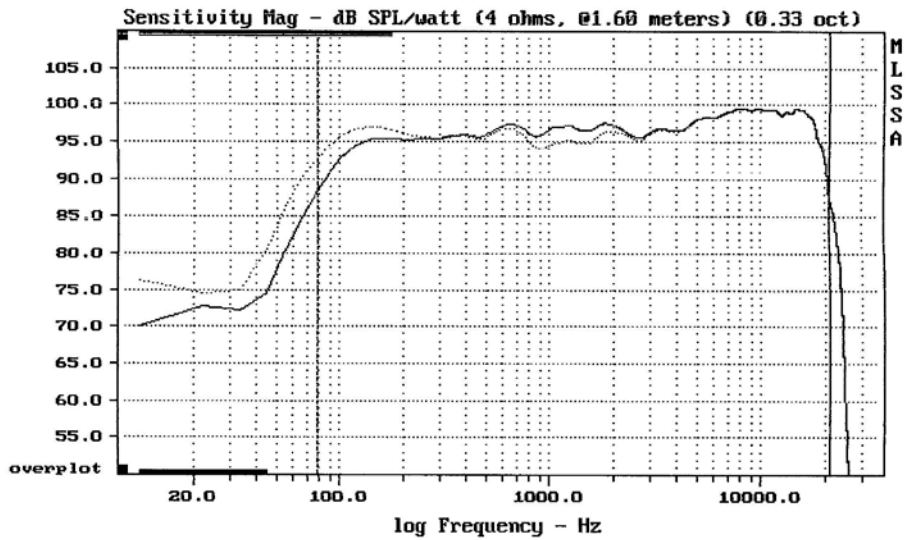

Overlay Compare: dev= +4.4/-2.1, std= 0.46, avg= -0.13

ART312-A MK III