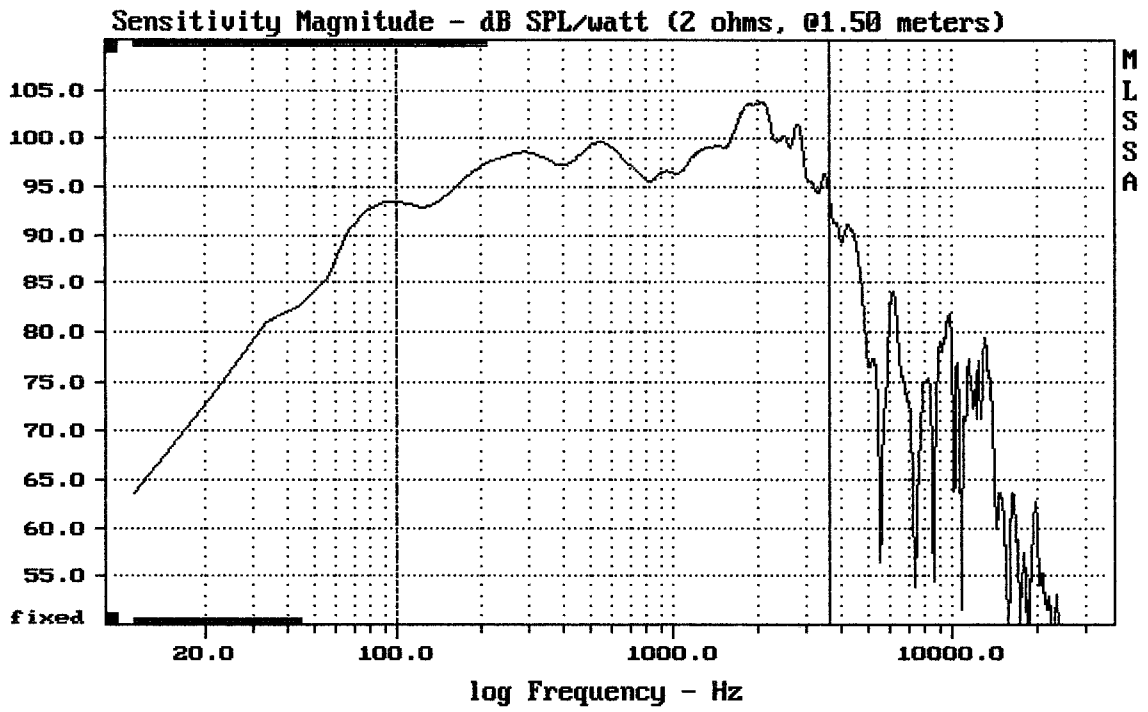

Level (100:3607 Hz) = 98.44 dB SPL/watt (2 ohms, @1.50 meters)

15" FROM JBL EON 315

MLSSA: Frequency Domain