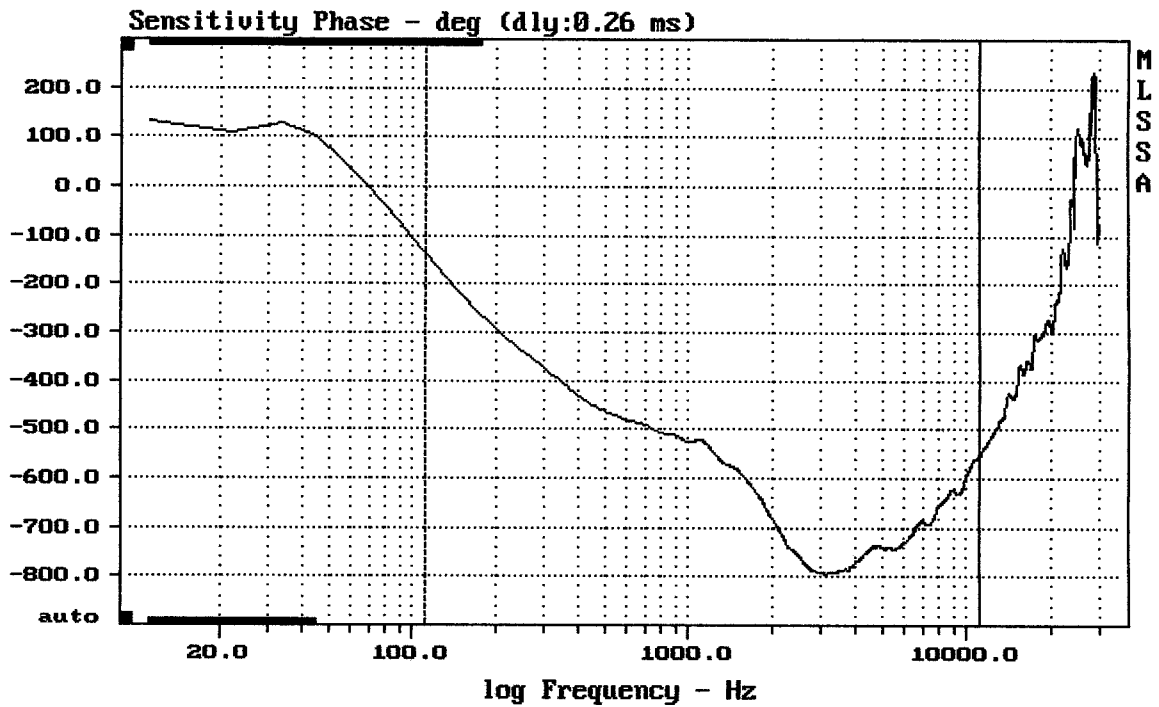

mean: -661.4, rms: 669.3, std: 102.2, max: -136.7, min: -794.6

JBL EON 315