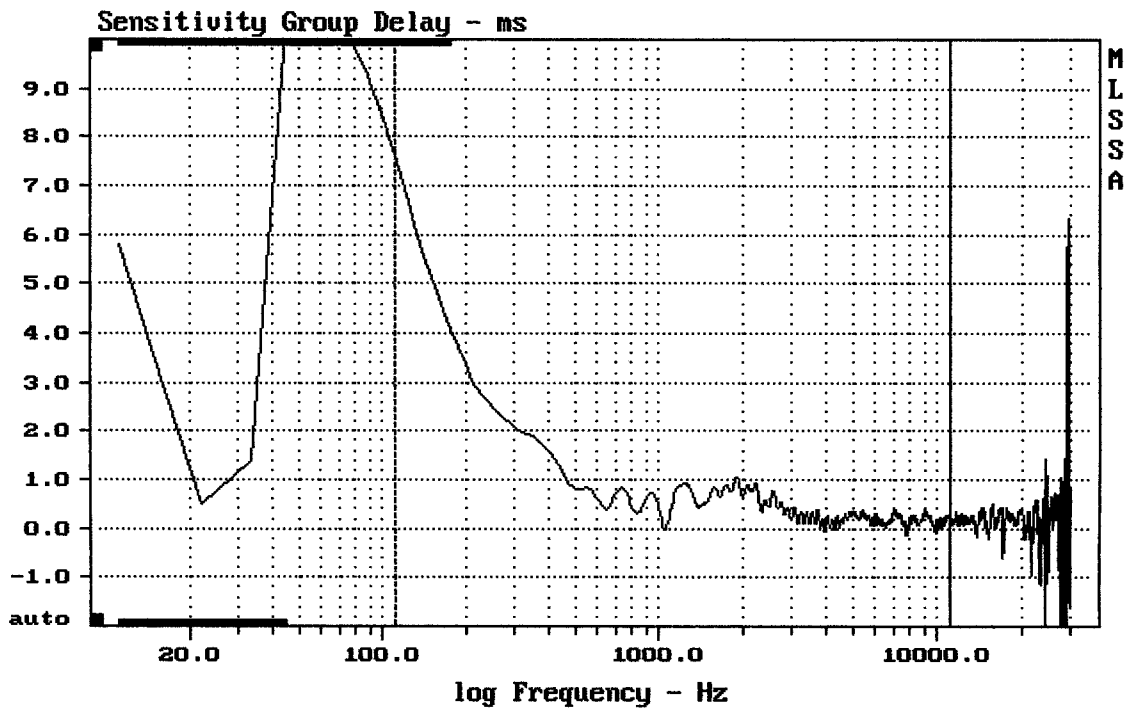

mean: 0.3693, rms: 0.6975, std: 0.5917, max: 7.613, min: -0.1328

JBL EON 315

MLSSA: Frequency Domain