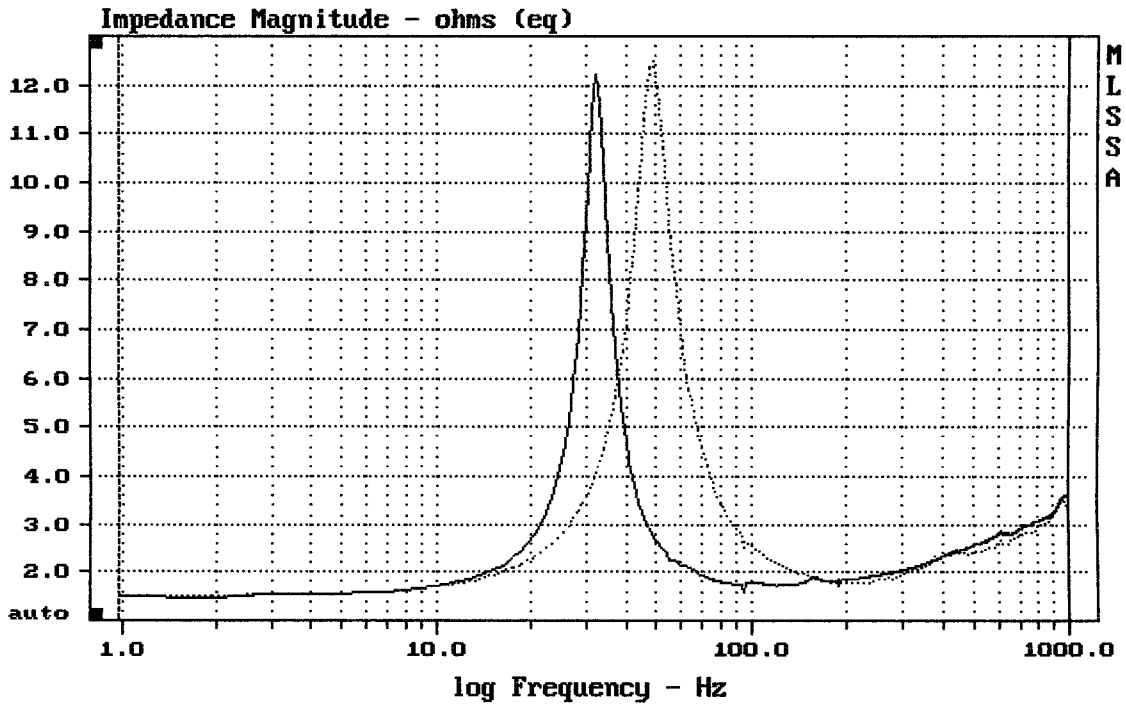

Measured Data

QC Limits

Line	Parameter	Value	Units
1	RMSE-free	0.27	Ohms
2	Fs	48.62	Hz
3	Re	1.43	Ohms[dc]
4	Res	10.77	Ohms
5	Qms	3.69	
6	Qes	0.49	
7	Qts	0.43	
8	L1	0.15	mH
9	L2	0.36	mH
10	R2	2.69	Ohms
11	RMSE-load	0.15	Ohms
12	Vas(Sd)	198.37	liters
13	Mms	52.21	grams
14	Cms	205	$\mu\text{M}/\text{Newton}$
15	B1	6.82	Tesla-M
16	SPLref(Sd)	98.5	dB[Re]
17	Rub-index	0.00	

Method: Mass-loaded (80.00 grams)

Area (Sd): 829.58 sq cm

DCR mode: Measure (-0.07 ohms)

QC file: CLOSED

Analysis successful. Shift in Fs = -33.7% (-20% to -50% is recommended).

JBL M115-2 FROM EON315

MLSSA: Parameters

mean: 2.744, rms: 3.005, std: 1.226, max: 12.49, min: 1.494

MLSSA: Frequency Domain