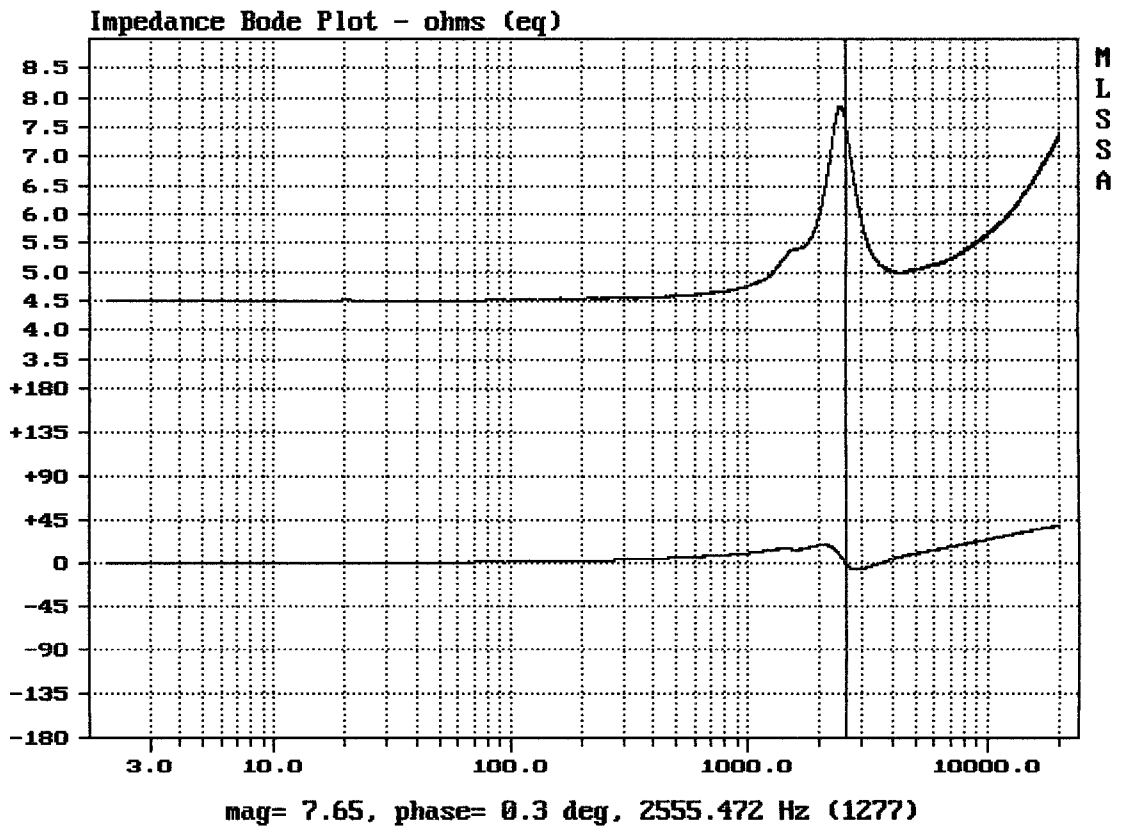

mean: 5.925, rms: 5.978, std: 0.7985, max: 7.874, min: 4.484

EON 315 HORN+DRIVER

MLSSA: Frequency Domain