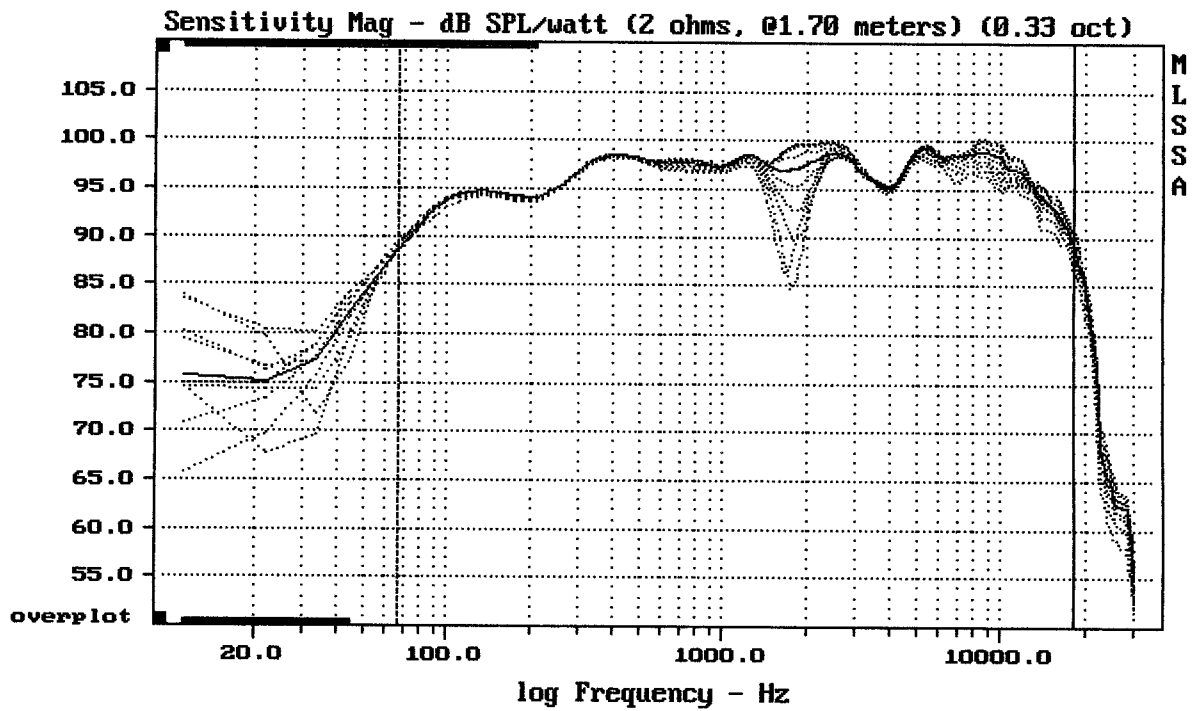

JBL EON 315

MLSSA: Frequency Domain