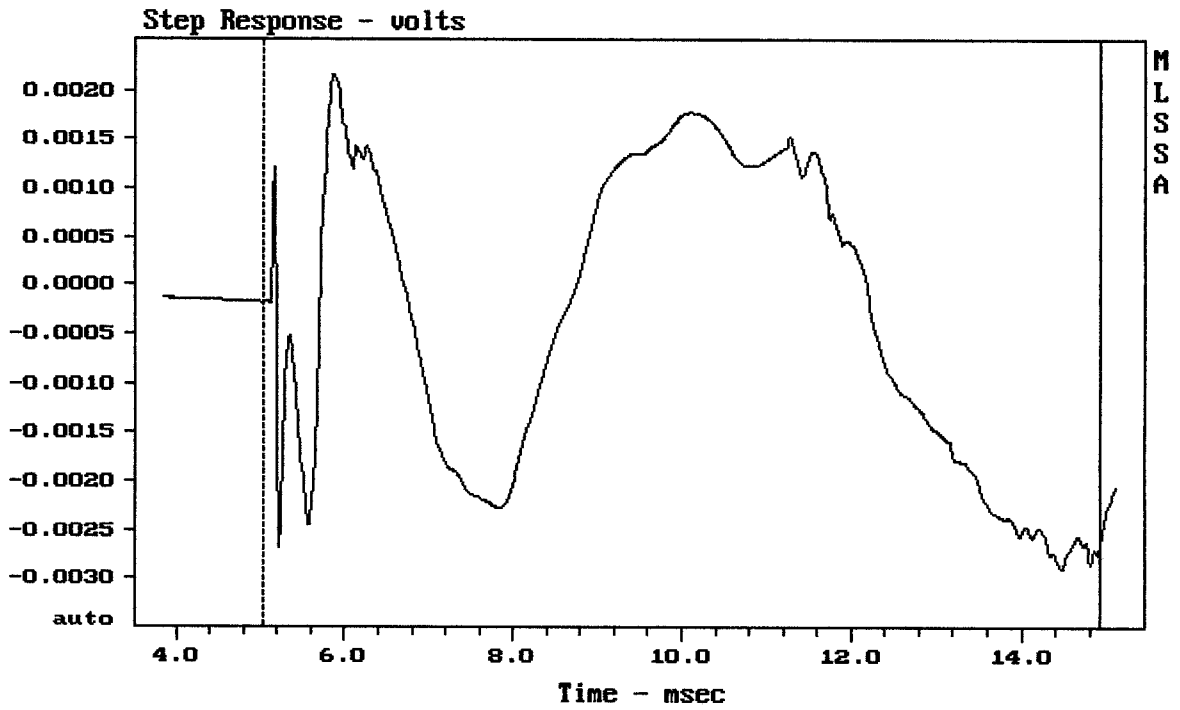

mean: -0.0003707, rms: 0.001608, std: 0.001565, max: 0.002157, min: -0.002899

JBL EON 315

MLSSA: Time Domain