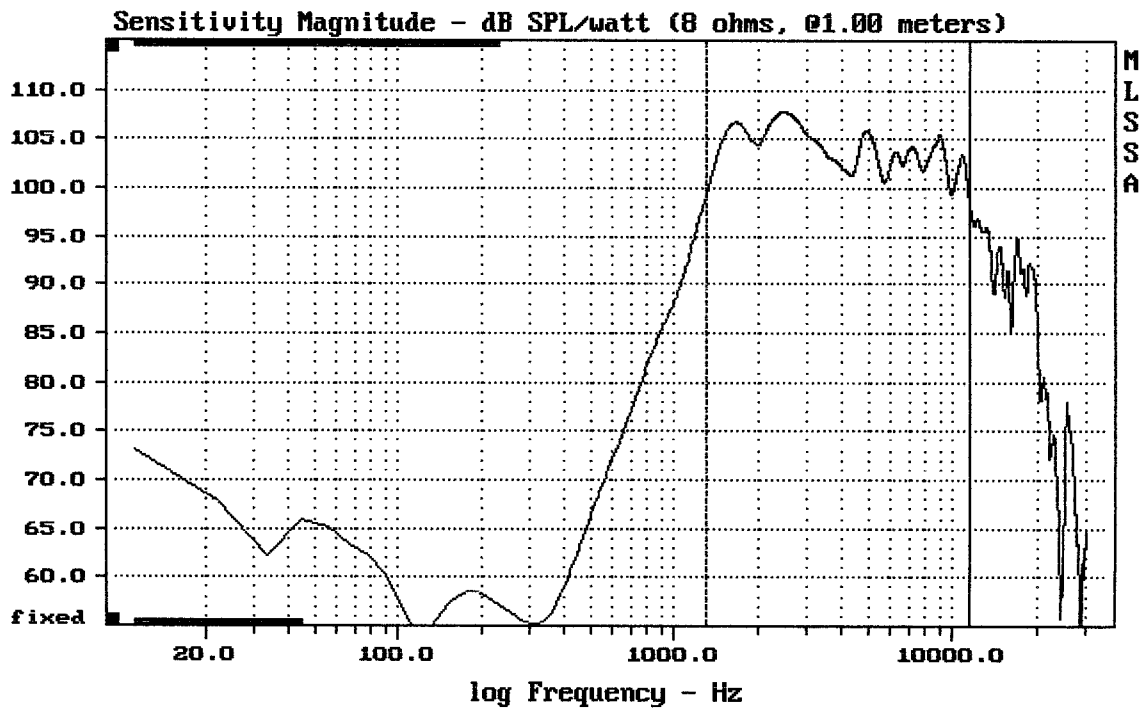

Level (1298:11508 Hz) = 104.55 dB SPL/watt (8 ohms, @1.00 meters)

EON 315 HORN+DRIVER

MLSSA: Frequency Domain