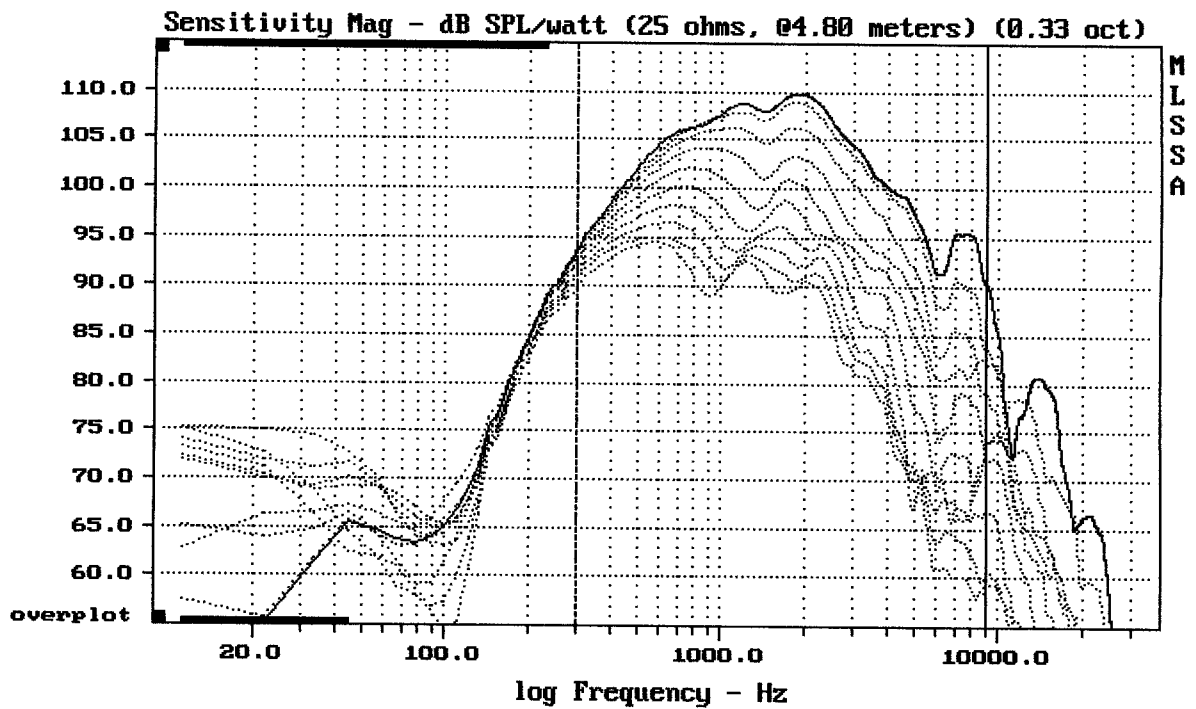

E-shop:

<http://eshop.prodance.cz/hd-4020-t/d-88267/>

mean: 233.7, rms: 236.4, std: 35.4, max: 305, min: 115.9

RCF HD4020/T

MLSSA: Frequency Domain

Level (300:9000 Hz) = 105.84 dB SPL/watt (67 ohms, @4.75 meters)

RCF HD4020/T

-79.33 dB, 1110 Hz (25), 2.860 msec (27)

DTTO

Overlay Compare: dev= +23/-11, std= 7.6, avg= -26

RCF HD4020/T