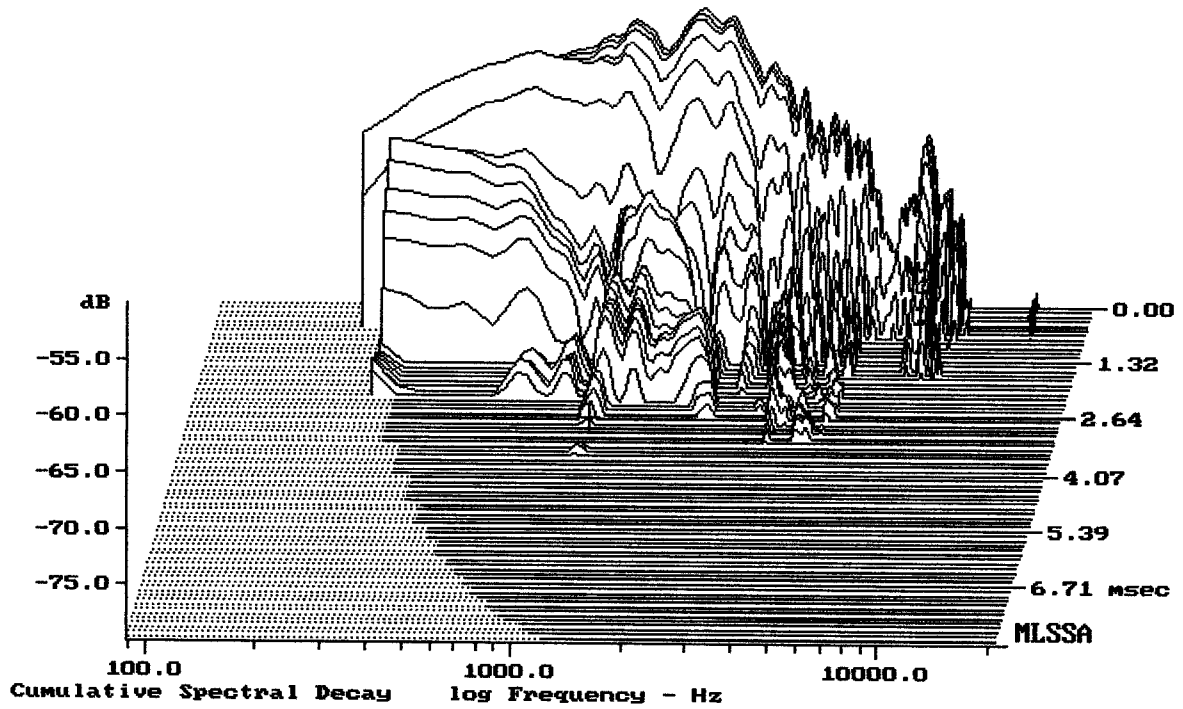

E-shop:

<http://eshop.prodance.cz/hd-4020-t/d-88267/>

mean: 233.7, rms: 236.4, std: 35.4, max: 305, min: 115.9

RCF HD4020/T

MLSSA: Frequency Domain

Level (300:9000 Hz) = 105.84 dB SPL/watt (67 ohms, @4.75 meters)

RCF HD4020/T

-79.33 dB, 1110 Hz (25), 2.860 msec (27)

DTTO

Overlay Compare: dev= +23/-11, std= 7.6, avg= -26

RCF HD4020/T