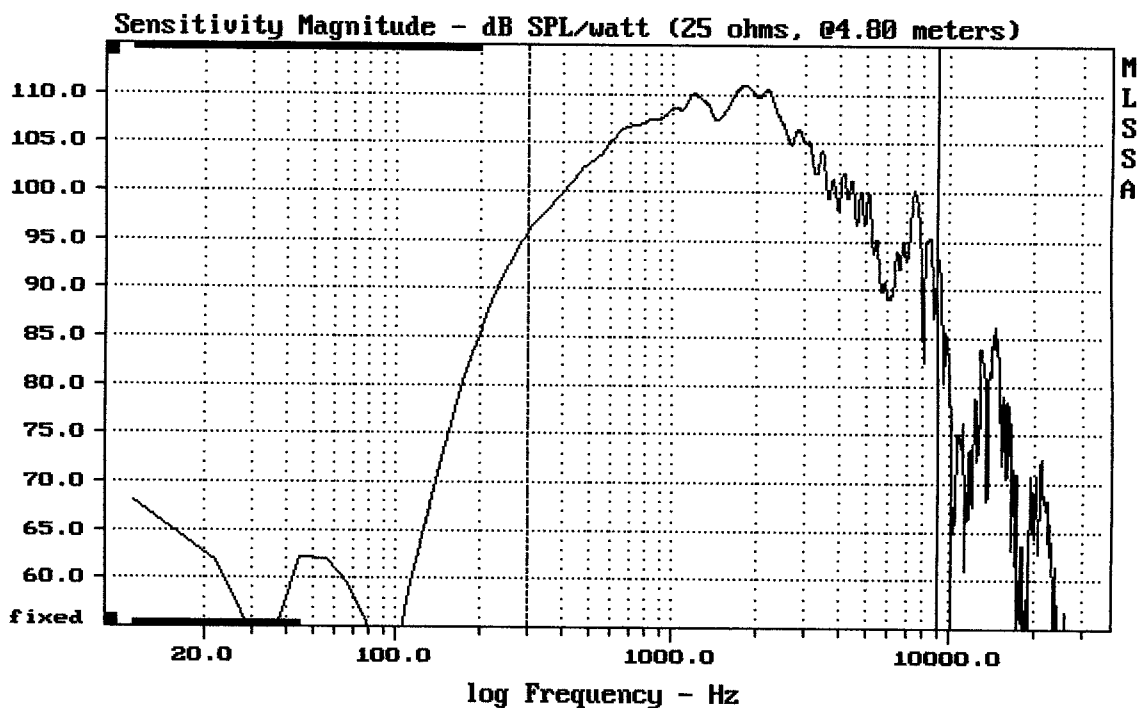

E-shop:

<http://eshop.prodance.cz/hd-4020-t/d-88267/>

mean: 233.7, rms: 236.4, std: 35.4, max: 305, min: 115.9

RCF HD4020/T

MLSSA: Frequency Domain

Level (300:9000 Hz) = 105.84 dB SPL/watt (67 ohms, @4.75 meters)

RCF HD4020/T

-79.33 dB, 1110 Hz (25), 2.860 msec (27)

DTTO

Overlay Compare: dev= +23/-11, std= 7.6, avg= -26

RCF HD4020/T