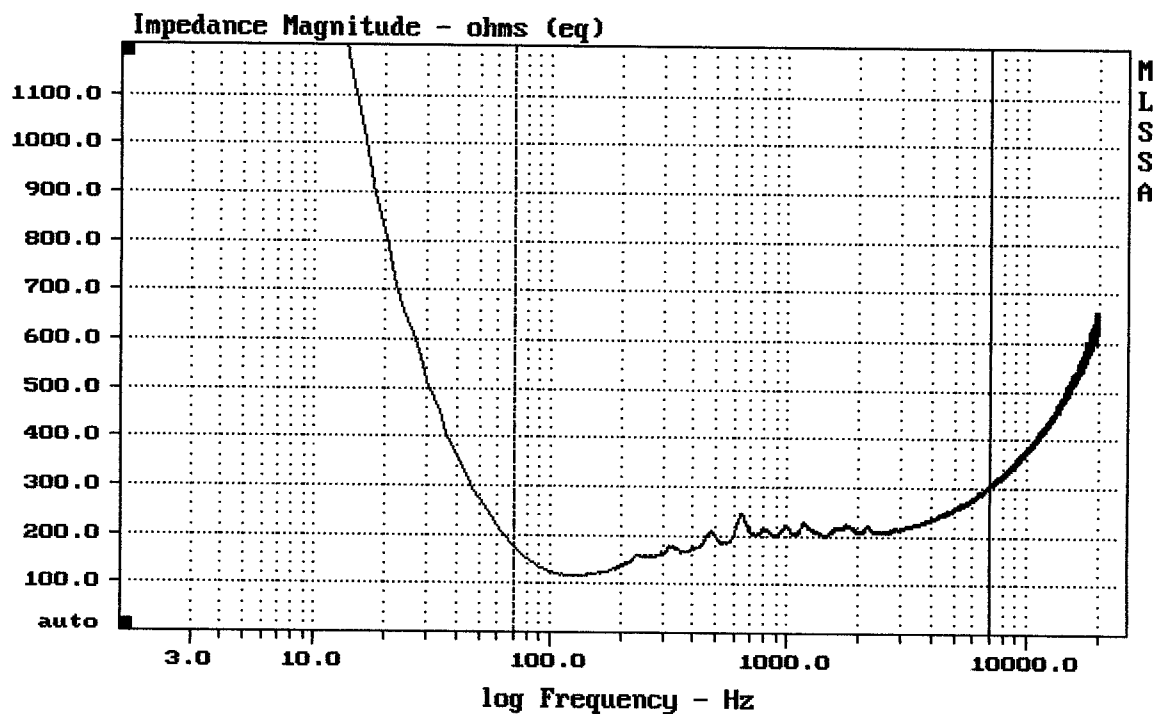

E-shop:

<http://eshop.prodance.cz/hd-4020-t/d-88267/>

mean: 233.7, rms: 236.4, std: 35.4, max: 305, min: 115.9

RCF HD4020/T

MLSSA: Frequency Domain

Level (300:9000 Hz) = 105.84 dB SPL/watt (67 ohms, @4.75 meters)

RCF HD4020/T

-79.33 dB, 1110 Hz (25), 2.860 msec (27)

DTTO

Overlay Compare: dev= +23/-11, std= 7.6, avg= -26

RCF HD4020/T