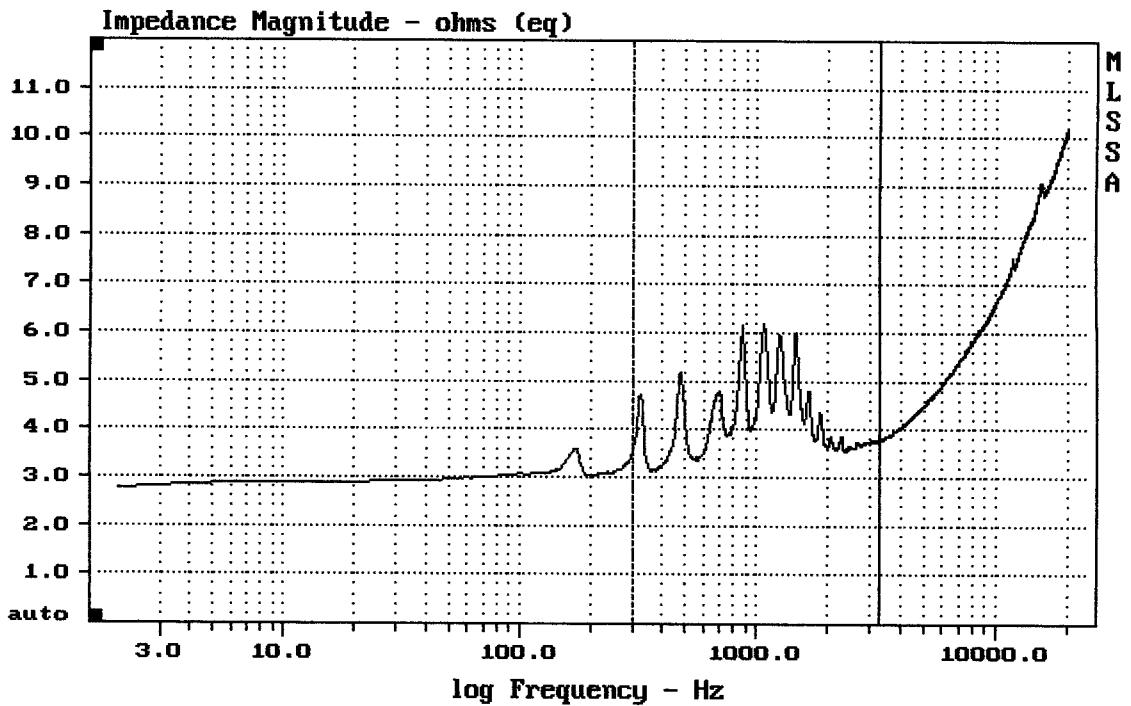

**E-shop:**

<http://eshop.prodance.cz/h-6045/d-92799/>

Level (400:3329 Hz) = 106.98 dB SPL/watt (4 ohms, @1.75 meters)

RCF H 6045

MLSSA: Frequency Domain

-64.54 dB, 1864 Hz (42), 3.630 msec (34)

Overlay Compare: dev= +12/-6.2, std= 4.5, avg= -17

RCF H 6045

MLSSA: Frequency Domain

mean: 4.111, rms: 4.165, std: 0.6703, max: 6.183, min: 3.122

RCF H 6045