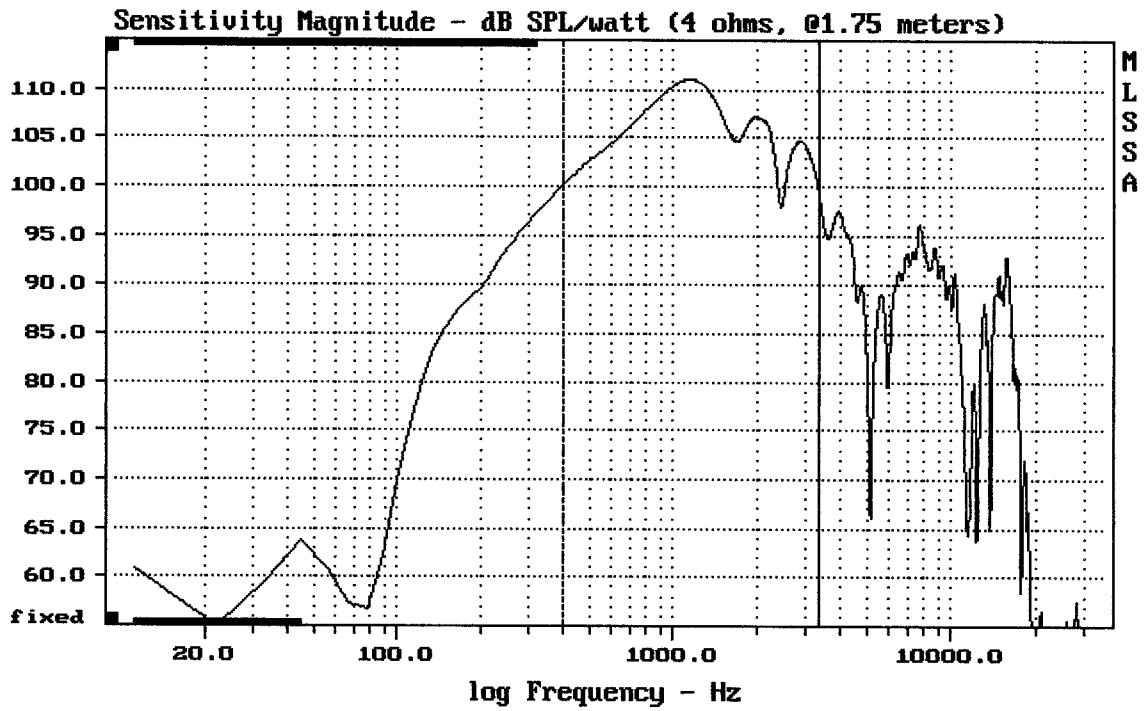

**E-shop:**

<http://eshop.prodance.cz/h-6045/d-92799/>

Level (400:3329 Hz) = 106.98 dB SPL/watt (4 ohms, @1.75 meters)

RCF H 6045

MLSSA: Frequency Domain

-64.54 dB, 1864 Hz (42), 3.630 msec (34)

Overlay Compare: dev= +12/-6.2, std= 4.5, avg= -17

RCF H 6045

MLSSA: Frequency Domain

mean: 4.111, rms: 4.165, std: 0.6703, max: 6.183, min: 3.122

RCF H 6045