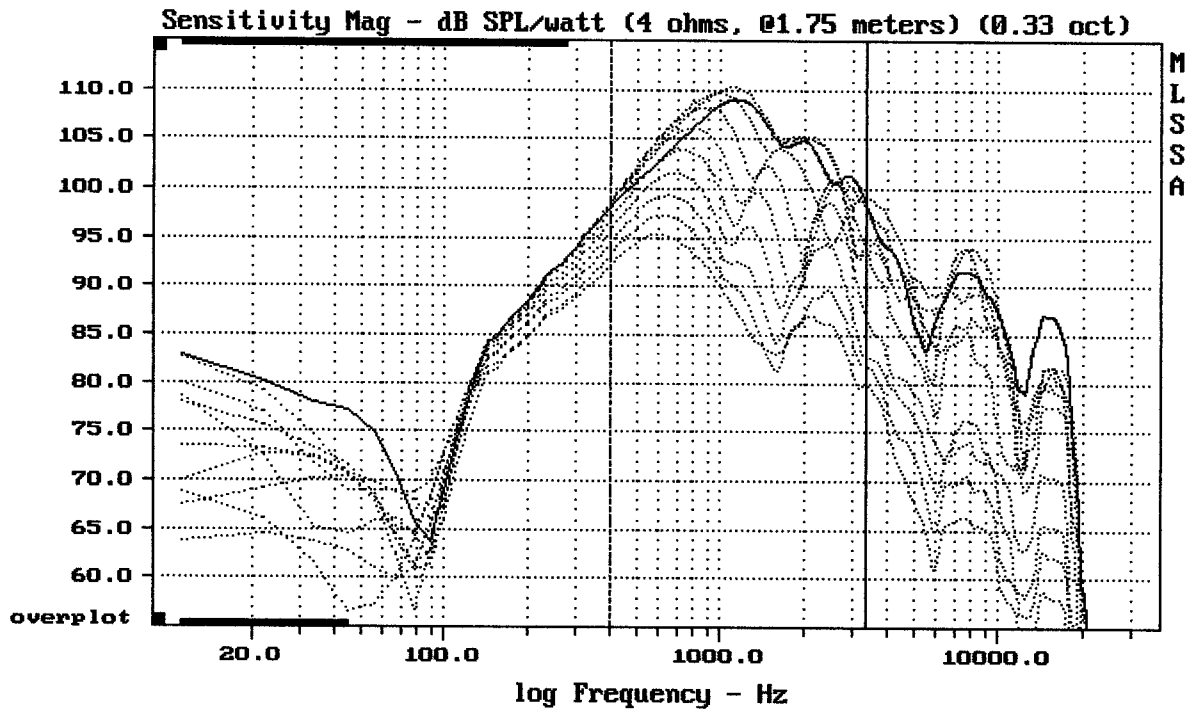

**E-shop:**

<http://eshop.prodance.cz/h-6045/d-92799/>

Level (400:3329 Hz) = 106.98 dB SPL/watt (4 ohms, @1.75 meters)

RCF H 6045

MLSSA: Frequency Domain

-64.54 dB, 1864 Hz (42), 3.630 msec (34)

Overlay Compare: dev= +12/-6.2, std= 4.5, avg= -17

RCF H 6045

MLSSA: Frequency Domain

mean: 4.111, rms: 4.165, std: 0.6703, max: 6.183, min: 3.122

RCF H 6045