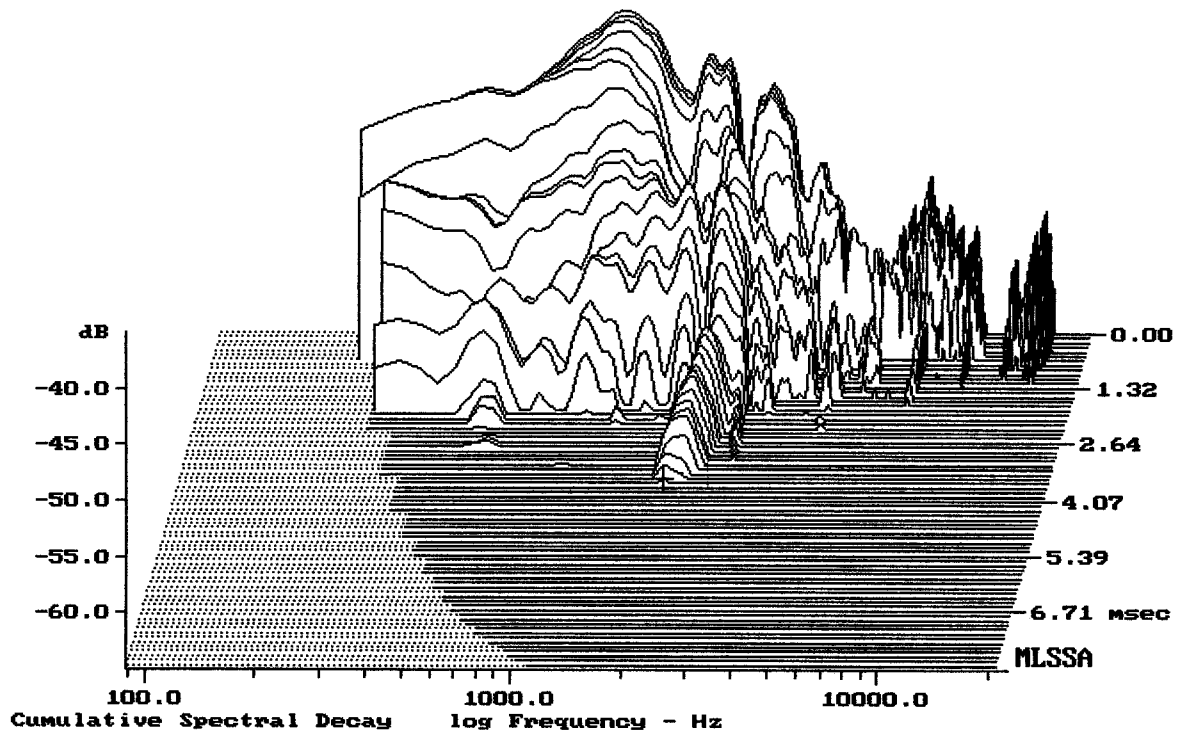

**E-shop:**

<http://eshop.prodance.cz/h-6045/d-92799/>

Level (400:3329 Hz) = 106.98 dB SPL/watt (4 ohms, @1.75 meters)

RCF H 6045

MLSSA: Frequency Domain

-64.54 dB, 1864 Hz (42), 3.630 msec (34)

Overlay Compare: dev= +12/-6.2, std= 4.5, avg= -17

RCF H 6045

MLSSA: Frequency Domain

mean: 4.111, rms: 4.165, std: 0.6703, max: 6.183, min: 3.122

RCF H 6045