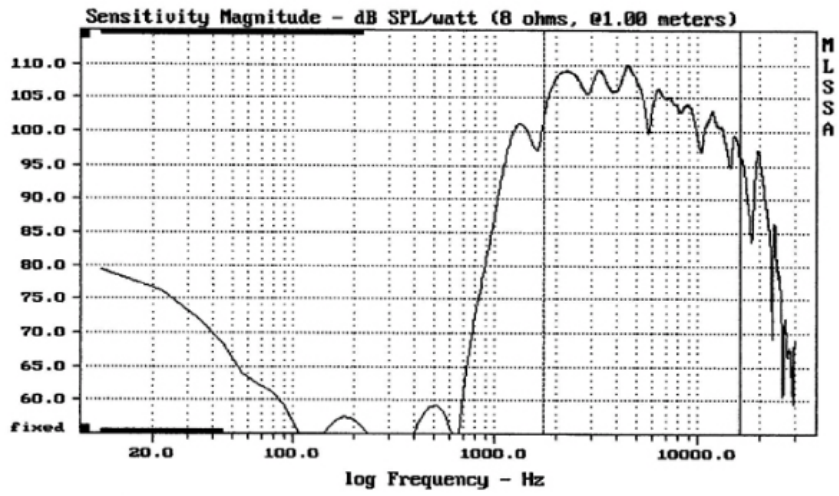

E-shop:

EMINENCE – APT50

<http://eshop.prodance.cz/apt50/d-95868/>

SELENIUM – HM25-25

<http://eshop.prodance.cz/hm2525/d-81673/>

Level (1753:16002 Hz) = 105.94 dB SPL/watt (8 ohms, @1.00 meters)

APT50 + HM11-25

MLSSA: Frequency Domain

-63.42 dB, 4572 Hz (103), 1.988 msec (19)

Level (1398:17001 Hz) = 106.15 dB SPL/watt (8 ohms, @1.00 meters)

APT50 + HM25-25

MLSSA: Frequency Domain

-63.32 dB, 1287 Hz (29), 2.200 msec (21)

Concurrent pre-average 1 cycles

APT50 + HM25-25

MLSSA: Frequency Domain

-63.32 dB, 1287 Hz (29), 2.200 msec (21)