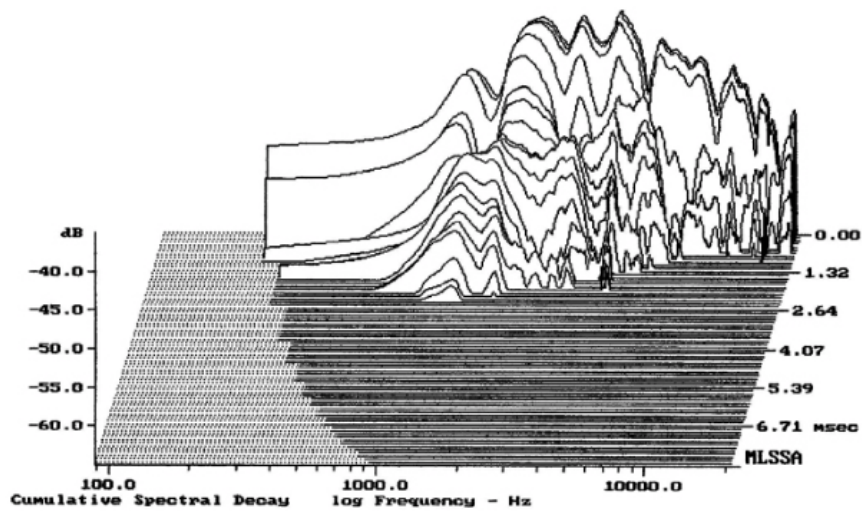

E-shop:

EMINENCE – APT50

<http://eshop.prodance.cz/apt50/d-95868/>

SELENIUM – HM25-25

<http://eshop.prodance.cz/hm2525/d-81673/>

Level (1753:16002 Hz) = 105.94 dB SPL/watt (8 ohms, @1.00 meters)

APT50 + HM11-25

MLSSA: Frequency Domain

-63.42 dB, 4572 Hz (103), 1.988 msec (19)

Level (1398:17001 Hz) = 106.15 dB SPL/watt (8 ohms, @1.00 meters)

APT50 + HM25-25

MLSSA: Frequency Domain

-63.32 dB, 1287 Hz (29), 2.200 msec (21)