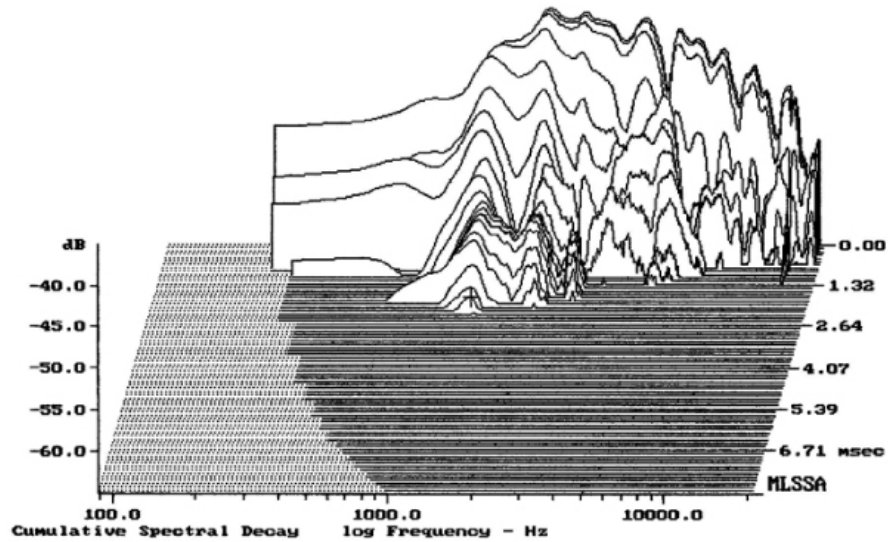

MLSSA: Frequency Domain

-63.42 dB, 4572 Hz (103), 1.988 msec (19)

Level (1398:17001 Hz) = 106.15 dB SPL/watt (8 ohms, @1.00 meters)

APT50 + HM25-25

MLSSA: Frequency Domain

-63.32 dB, 1287 Hz (29), 2.200 msec (21)