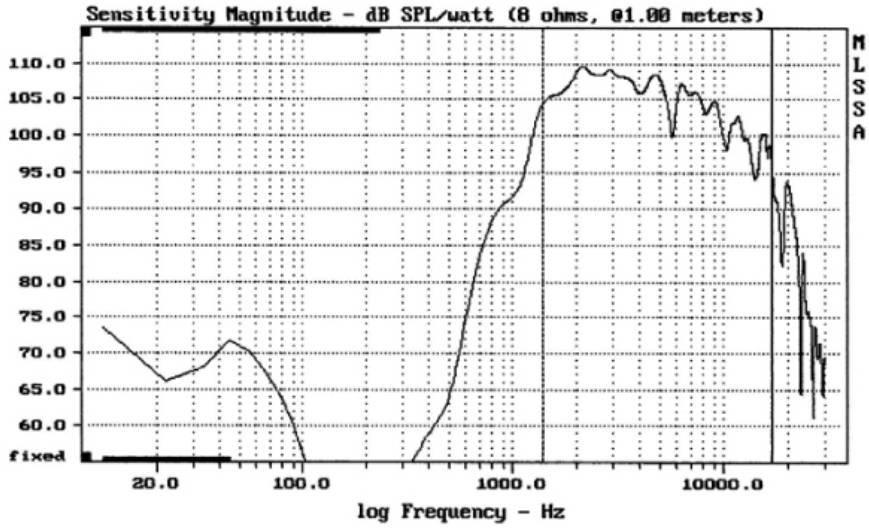

MLSSA: Frequency Domain

-63.42 dB, 4572 Hz (103), 1.988 msec (19)

Level (1398:17001 Hz) = 106.15 dB SPL/watt (8 ohms, @1.00 meters)

APT50 + HM25-25

MLSSA: Frequency Domain

-63.32 dB, 1287 Hz (29), 2.200 msec (21)

Concurrent pre-average 1 cycles

APT50 + HM25-25

MLSSA: Frequency Domain

-63.32 dB, 1287 Hz (29), 2.200 msec (21)