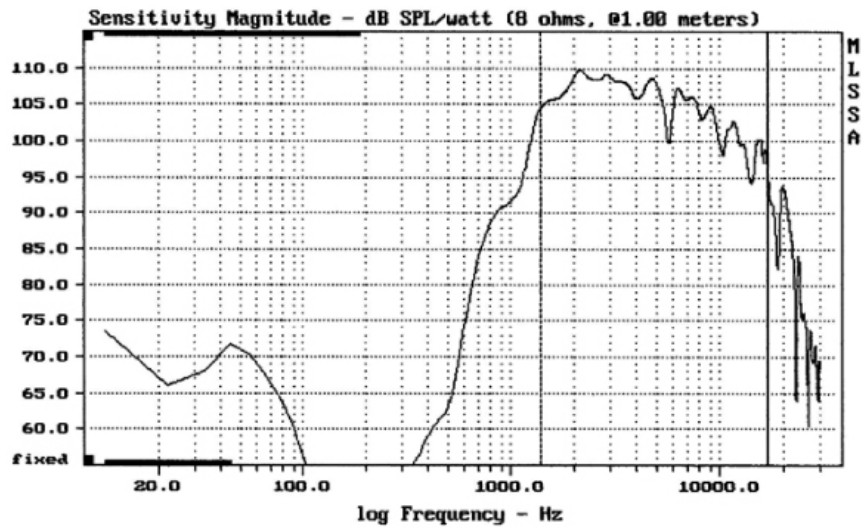

E-shop:

EMINENCE – APT50

<http://eshop.prodance.cz/apt50/d-95868/>

SELENIUM – HM25-25

<http://eshop.prodance.cz/hm2525/d-81673/>

Level (1753:16002 Hz) = 105.94 dB SPL/watt (8 ohms, @1.00 meters)

APT50 + HM11-25

MLSSA: Frequency Domain

-63.42 dB, 4572 Hz (103), 1.988 msec (19)

Level (1398:17001 Hz) = 106.15 dB SPL/watt (8 ohms, @1.00 meters)

APT50 + HM25-25

MLSSA: Frequency Domain

-63.32 dB, 1287 Hz (29), 2.200 msec (21)

Concurrent pre-average 1 cycles

APT50 + HM25-25

MLSSA: Frequency Domain

-63.32 dB, 1287 Hz (29), 2.200 msec (21)