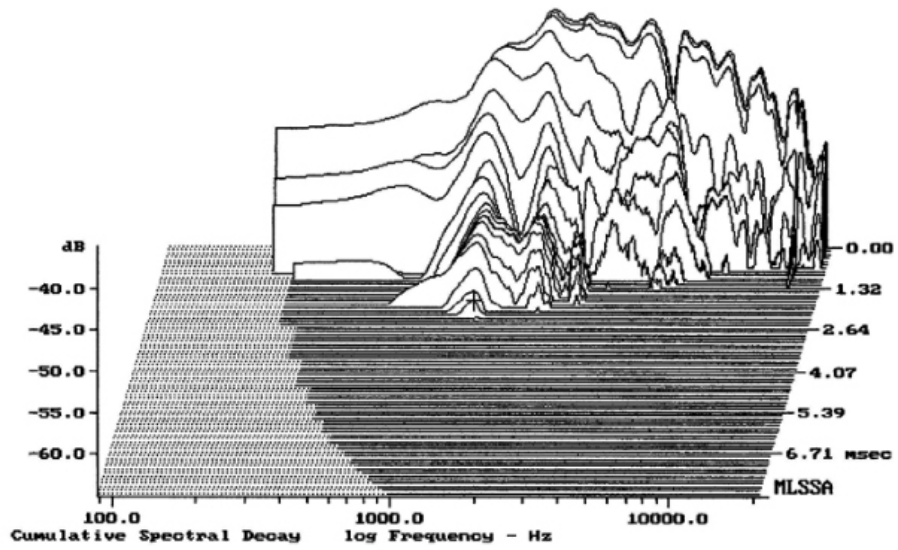

-63.32 dB, 1287 Hz (29), 2.200 msec (21)