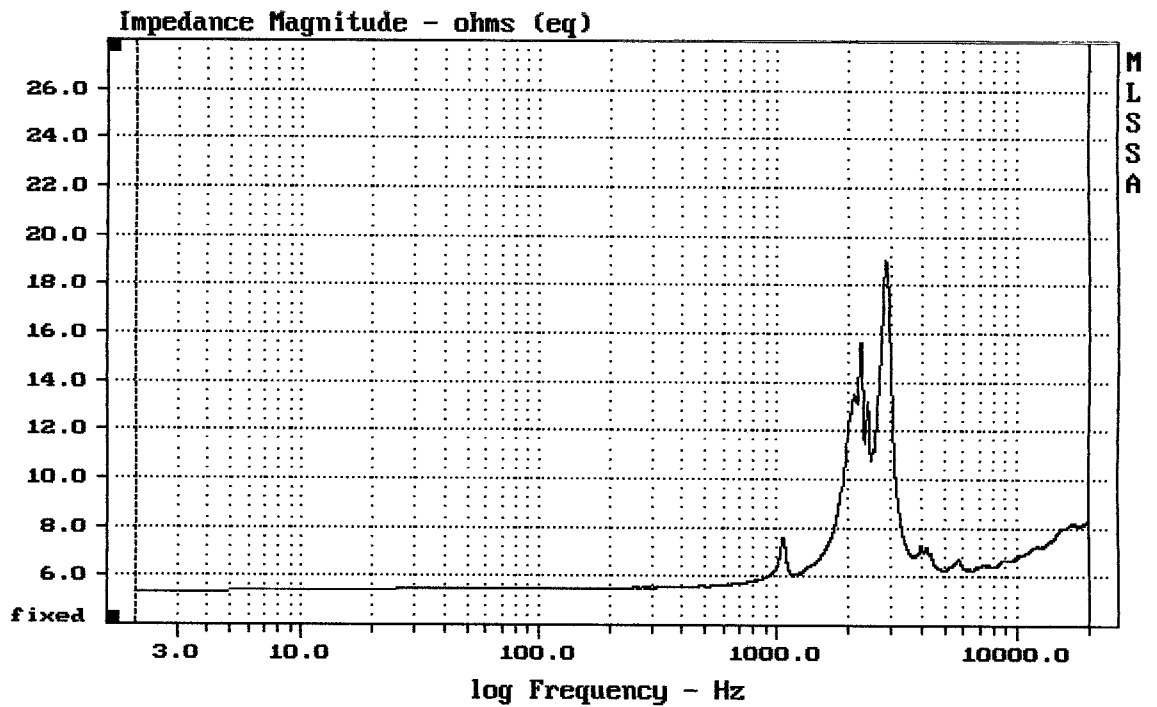

E-shop:

B&C Speakers – WG7

<http://eshop.prodance.cz/wg7-8-ohm/d-95939/>

Level (1798:18799 Hz) = 108.71 dB SPL/watt (16 ohms, @1.60 meters)

WG7

MLSSA: Frequency Domain

-69.47 dB, 3951 Hz (89), 4.620 msec (43)

Overlay Compare: dev= +5.8/-11, std= 4.8, avg= -12

WG7

MLSSA: Frequency Domain

Overlay Compare: dev= +8.4/-4.6, std= 3.9, avg= -25

WG7

mean: 8.259, rms: 8.655, std: 2.588, max: 31.42, min: 5.713

WG7-8

MLSSA: Frequency Domain

mean: 7.557, rms: 7.775, std: 1.827, max: 19.05, min: 5.311

DTTO + HORN