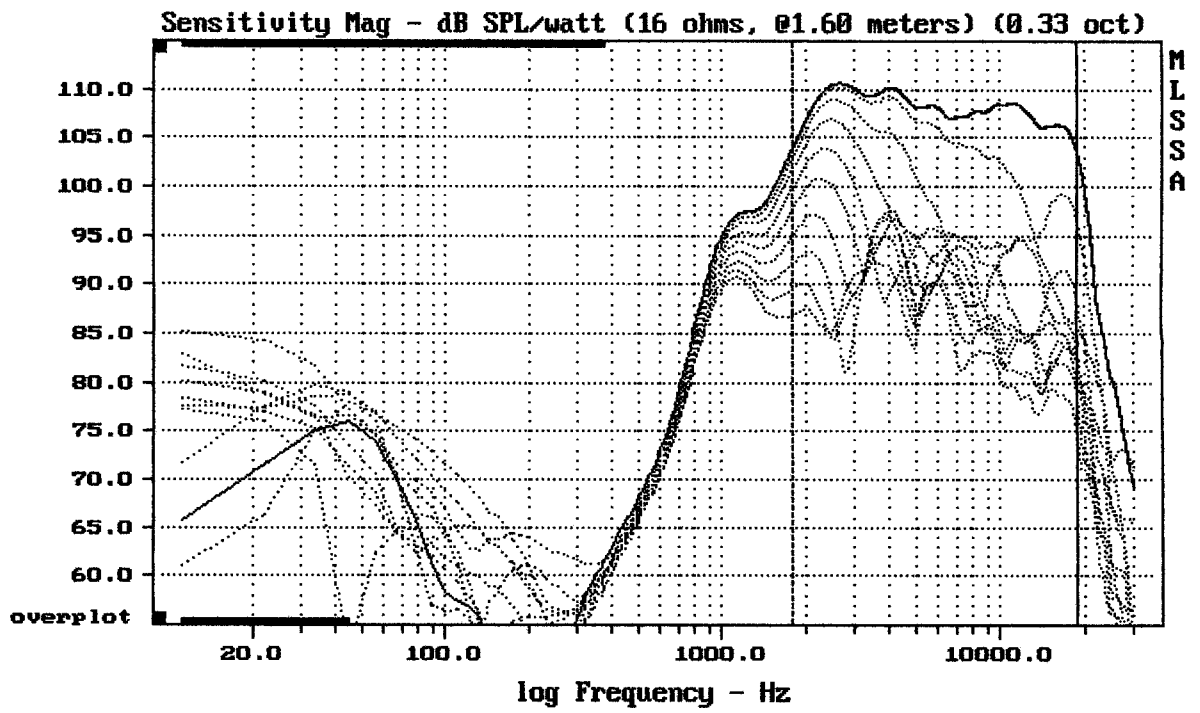

E-shop:

B&C Speakers – WG7

<http://eshop.prodance.cz/wg7-8-ohm/d-95939/>

Level (1798:18799 Hz) = 108.71 dB SPL/watt (16 ohms, @1.60 meters)

WG7

MLSSA: Frequency Domain

-69.47 dB, 3951 Hz (89), 4.620 msec (43)

Overlay Compare: dev= +5.8/-11, std= 4.8, avg= -12

WG7

MLSSA: Frequency Domain

Overlay Compare: dev= +8.4/-4.6, std= 3.9, avg= -25

WG7

mean: 8.259, rms: 8.655, std: 2.588, max: 31.42, min: 5.713

WG7-8

MLSSA: Frequency Domain

mean: 7.557, rms: 7.775, std: 1.827, max: 19.05, min: 5.311

DTTO + HORN