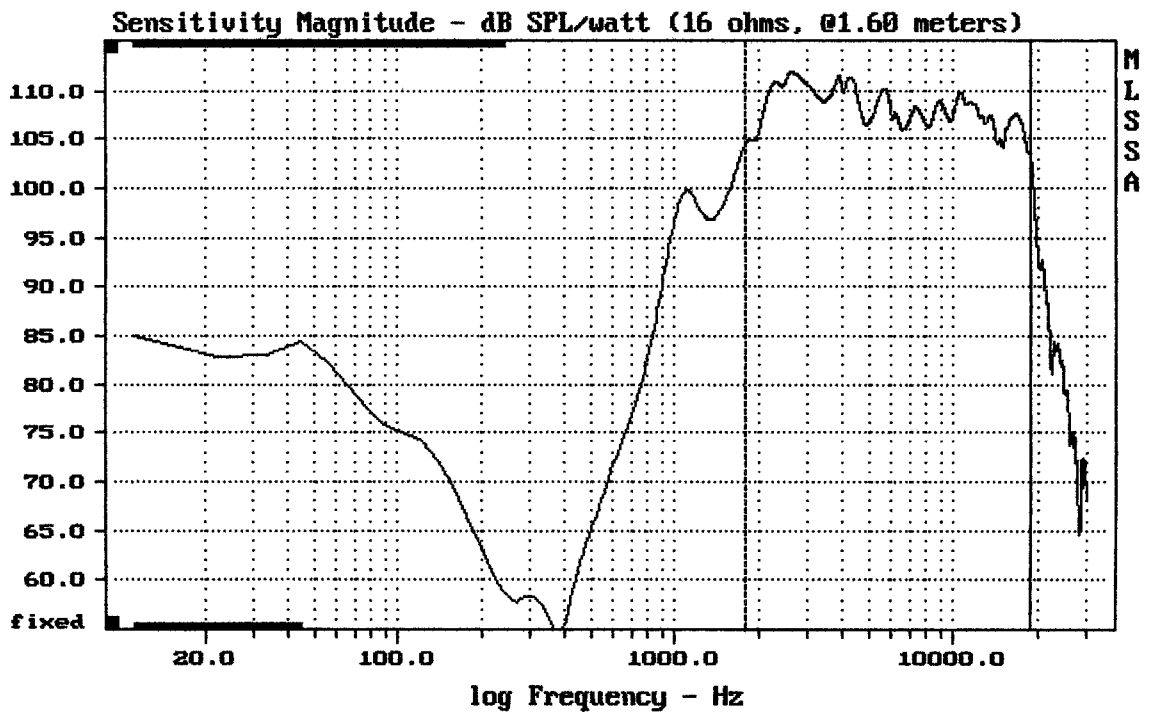

E-shop:

B&C Speakers – WG7

<http://eshop.prodance.cz/wg7-8-ohm/d-95939/>

Level (1798:18799 Hz) = 108.71 dB SPL/watt (16 ohms, @1.60 meters)

WG7

MLSSA: Frequency Domain

-69.47 dB, 3951 Hz (89), 4.620 msec (43)

Overlay Compare: dev= +5.8/-11, std= 4.8, avg= -12

WG7

MLSSA: Frequency Domain

Overlay Compare: dev= +8.4/-4.6, std= 3.9, avg= -25

WG7

mean: 8.259, rms: 8.655, std: 2.588, max: 31.42, min: 5.713

WG7-8

MLSSA: Frequency Domain

mean: 7.557, rms: 7.775, std: 1.827, max: 19.05, min: 5.311

DTTO + HORN