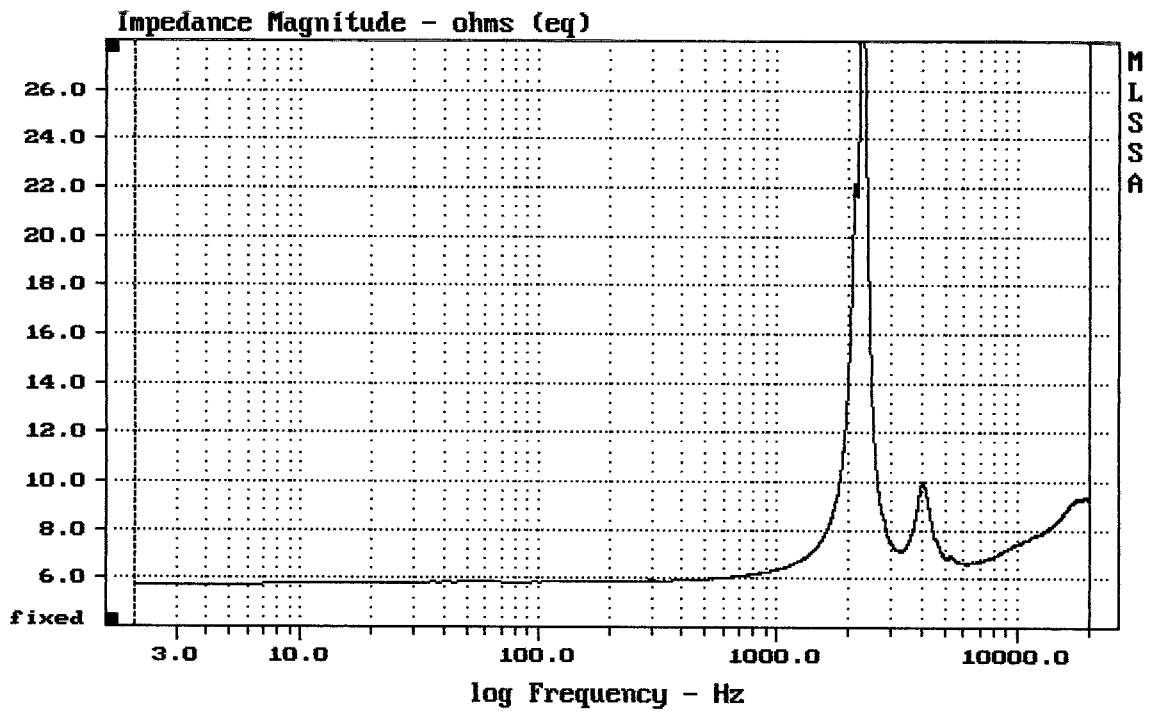

E-shop:

B&C Speakers – WG7

<http://eshop.prodance.cz/wg7-8-ohm/d-95939/>

Level (1798:18799 Hz) = 108.71 dB SPL/watt (16 ohms, @1.60 meters)

WG7

MLSSA: Frequency Domain

-69.47 dB, 3951 Hz (89), 4.620 msec (43)

Overlay Compare: dev= +5.8/-11, std= 4.8, avg= -12

WG7

MLSSA: Frequency Domain

Overlay Compare: dev= +8.4/-4.6, std= 3.9, avg= -25

WG7

mean: 8.259, rms: 8.655, std: 2.588, max: 31.42, min: 5.713

WG7-8

MLSSA: Frequency Domain

mean: 7.557, rms: 7.775, std: 1.827, max: 19.05, min: 5.311

DTTO + HORN