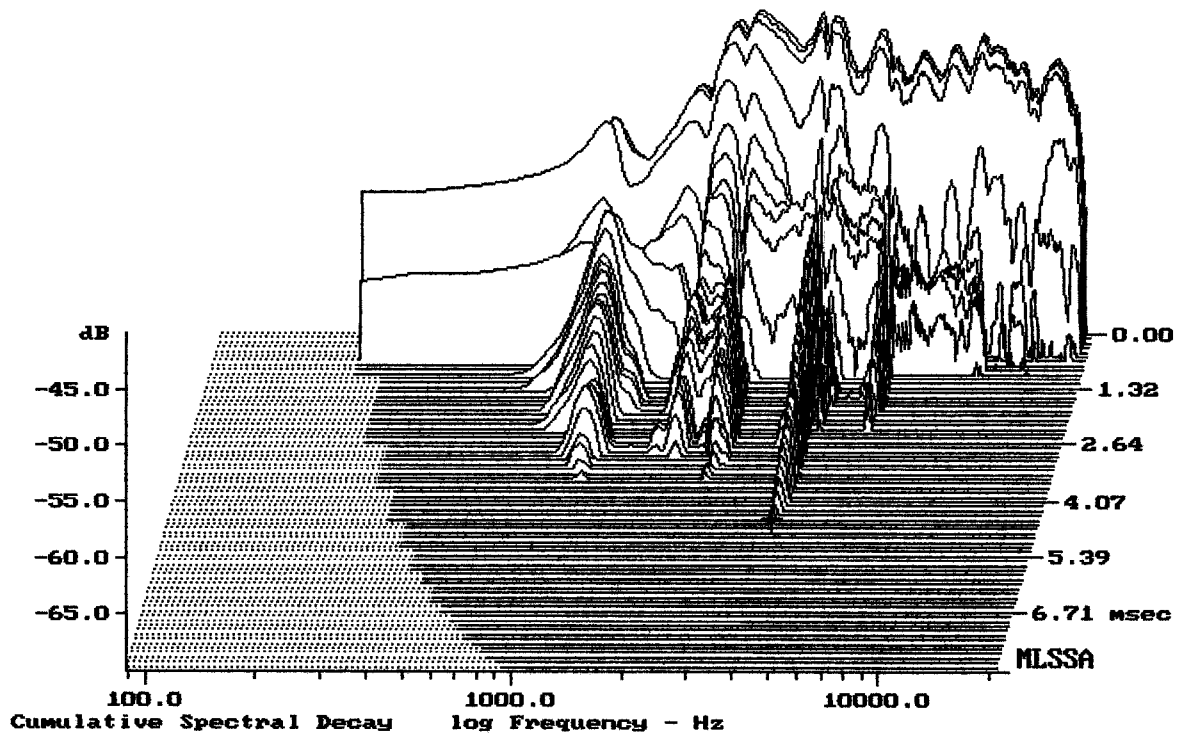

E-shop:

B&C Speakers – WG7

<http://eshop.prodance.cz/wg7-8-ohm/d-95939/>

Level (1798:18799 Hz) = 108.71 dB SPL/watt (16 ohms, @1.60 meters)

WG7

MLSSA: Frequency Domain

-69.47 dB, 3951 Hz (89), 4.620 msec (43)

Overlay Compare: dev= +5.8/-11, std= 4.8, avg= -12

WG7

MLSSA: Frequency Domain

Overlay Compare: dev= +8.4/-4.6, std= 3.9, avg= -25

WG7

mean: 8.259, rms: 8.655, std: 2.588, max: 31.42, min: 5.713

WG7-8

MLSSA: Frequency Domain

mean: 7.557, rms: 7.775, std: 1.827, max: 19.05, min: 5.311

DTTO + HORN