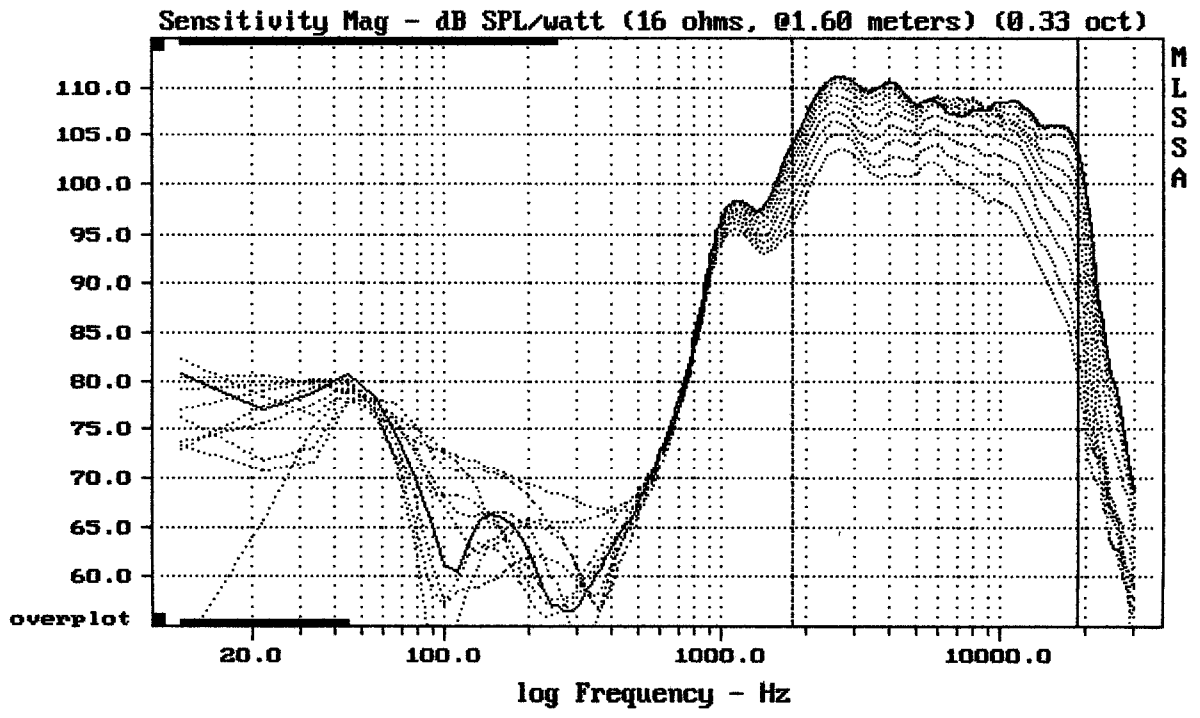

E-shop:

B&C Speakers – WG7

<http://eshop.prodance.cz/wg7-8-ohm/d-95939/>

Level (1798:18799 Hz) = 108.71 dB SPL/watt (16 ohms, @1.60 meters)

WG7

MLSSA: Frequency Domain

-69.47 dB, 3951 Hz (89), 4.620 msec (43)

Overlay Compare: dev= +5.8/-11, std= 4.8, avg= -12

WG7

MLSSA: Frequency Domain

Overlay Compare: dev= +8.4/-4.6, std= 3.9, avg= -25

WG7

mean: 8.259, rms: 8.655, std: 2.588, max: 31.42, min: 5.713

WG7-8

MLSSA: Frequency Domain

mean: 7.557, rms: 7.775, std: 1.827, max: 19.05, min: 5.311

DTTO + HORN