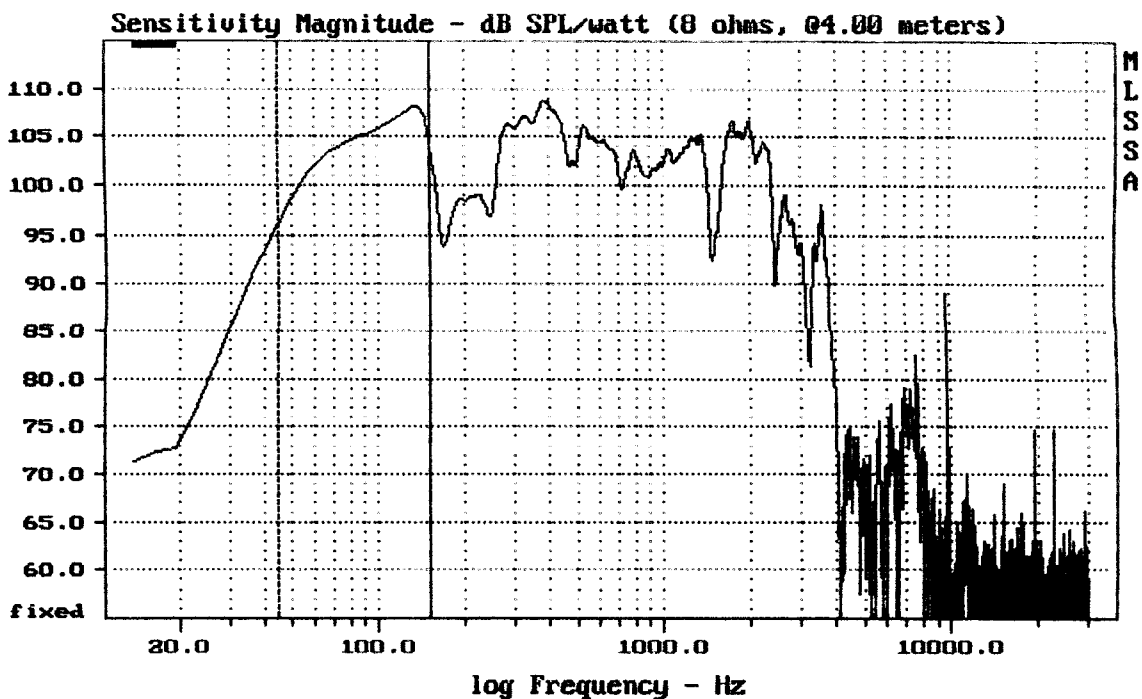

E-shop:

Megaton – MT18SUB/D

<http://eshop.prodance.cz/mt18sub-d-lak/d-97887/>

Overlay Compare: dev= +1.4/-3.1, std= 0.87, avg= 3.3

Megaton MT18SUBD — / EAW SB330 ...

MLSSA: Frequency Domain

Level (44:153 Hz) = 104.85 dB SPL/watt (8 ohms, @4.00 meters)

Megaton MT18SUBD

Level (44:155 Hz) = 102.76 dB SPL/watt (8 ohms, @4.00 meters)

Megaton MT18SUBD

MLSSA: Frequency Domain

CURSOR: y = -0.000450866 x = 35.6180 (3238)

Megaton MT18SUBD

CURSOR: dy = 1.41834 x = 155.3622 (56)

mean: 52.83, rms: 56.32, std: 21.56, max: 85.2, min: 5.796

Megaton MT18SUBD

MLSSA: Frequency Domain