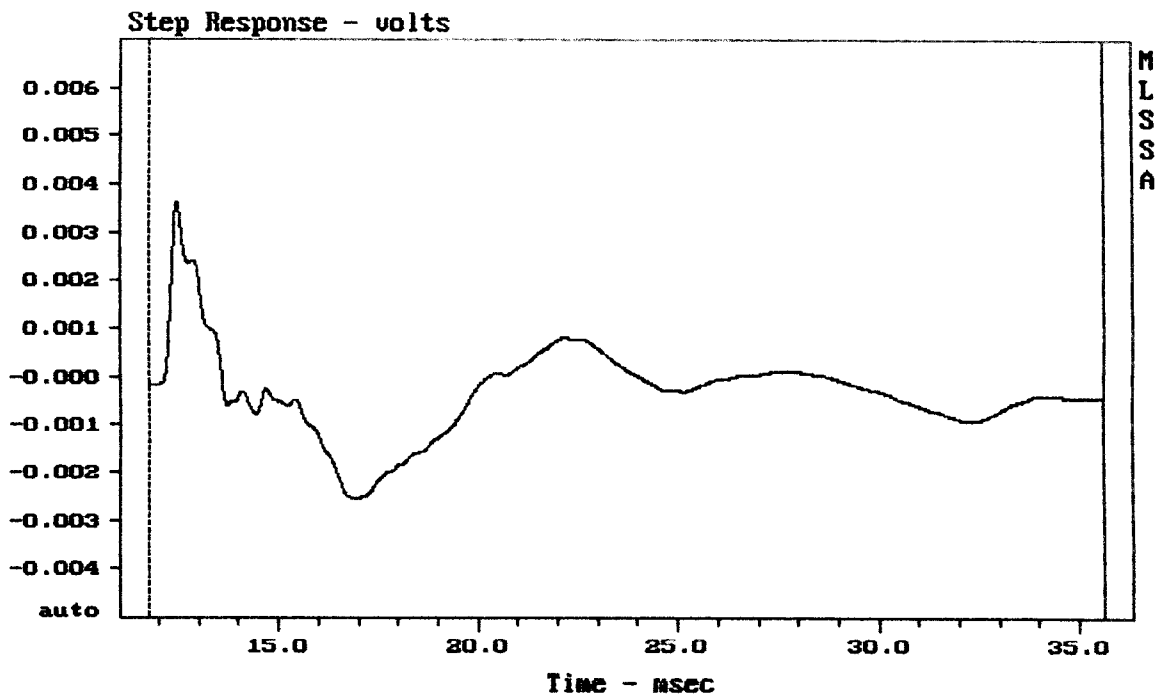

E-shop:

Megaton – MT18SUB/D

<http://eshop.prodance.cz/mt18sub-d-lak/d-97887/>

Overlay Compare: dev= +1.4/-3.1, std= 0.87, avg= 3.3

Megaton MT18SUBD — / EAW SB330 ...

MLSSA: Frequency Domain

Level (44:153 Hz) = 104.85 dB SPL/watt (8 ohms, @4.00 meters)

Megaton MT18SUBD

Level (44:155 Hz) = 102.76 dB SPL/watt (8 ohms, @4.00 meters)

Megaton MT18SUBD

MLSSA: Frequency Domain

CURSOR: y = -0.000450866 x = 35.6180 (3238)

Megaton MT18SUBD

CURSOR: dy = 1.41834 x = 155.3622 (56)