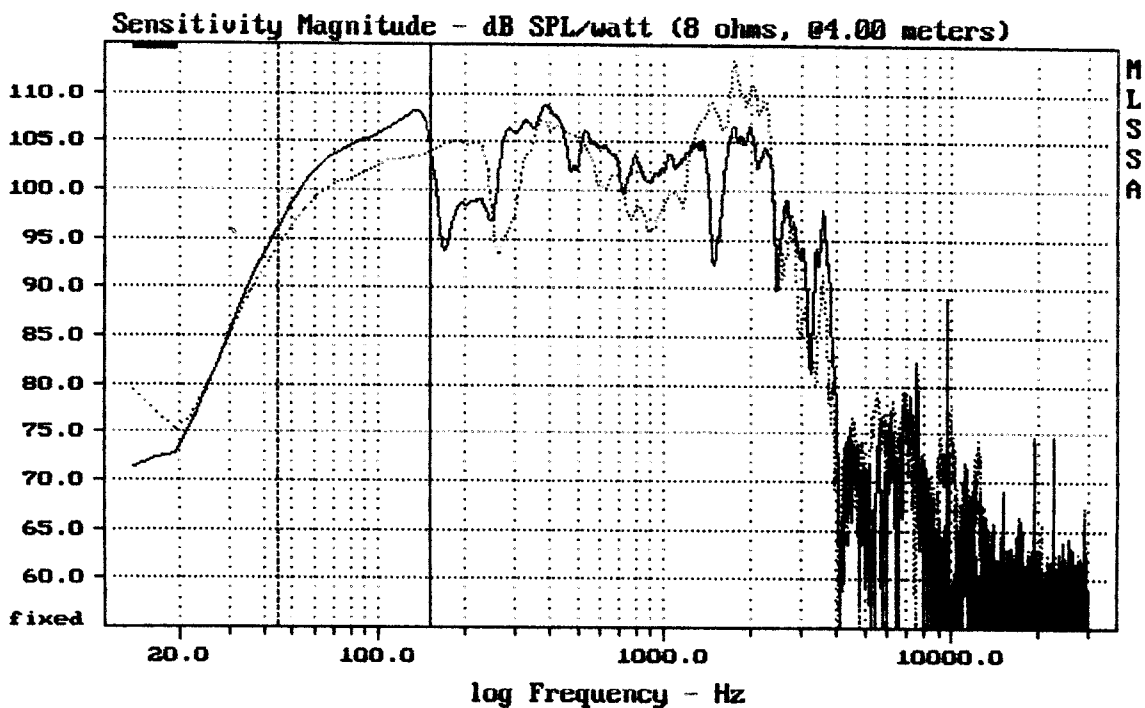

E-shop:

Megaton – MT18SUB/D

<http://eshop.prodance.cz/mt18sub-d-lak/d-97887/>

Overlay Compare: dev= +1.4/-3.1, std= 0.87, avg= 3.3

Megaton MT18SUBD — / EAW SB330 ...

MLSSA: Frequency Domain

Level (44:153 Hz) = 104.85 dB SPL/watt (8 ohms, @4.00 meters)

Megaton MT18SUBD

Level (44:155 Hz) = 102.76 dB SPL/watt (8 ohms, @4.00 meters)

Megaton MT18SUBD

MLSSA: Frequency Domain

CURSOR: y = -0.000450866 x = 35.6180 (3238)

Megaton MT18SUBD

CURSOR: dy = 1.41834 x = 155.3622 (56)

mean: 52.83, rms: 56.32, std: 21.56, max: 85.2, min: 5.796

Megaton MT18SUBD

MLSSA: Frequency Domain