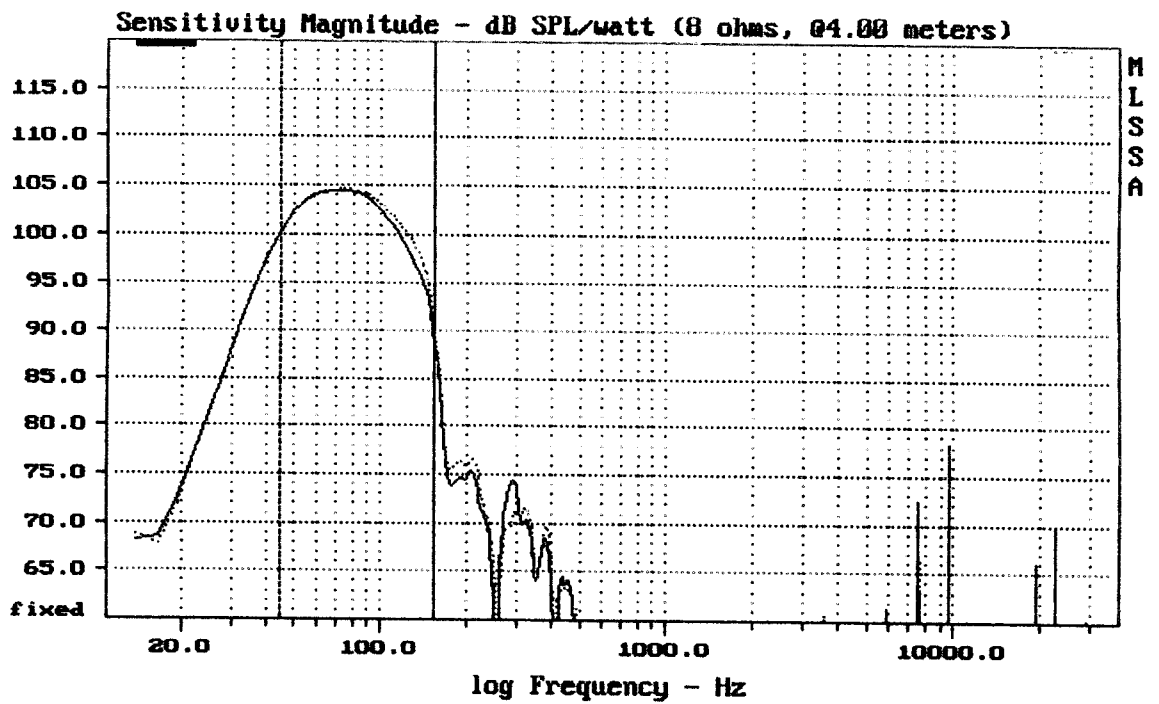

E-shop:

Megaton – MT18SUB/D

<http://eshop.prodance.cz/mt18sub-d-lak/d-97887/>

Overlay Compare: dev= +1.4/-3.1, std= 0.87, avg= 3.3

Megaton MT18SUBD — / EAW SB330 ...

MLSSA: Frequency Domain

Level (44:153 Hz) = 104.85 dB SPL/watt (8 ohms, @4.00 meters)

Megaton MT18SUBD

Level (44:155 Hz) = 102.76 dB SPL/watt (8 ohms, @4.00 meters)

Megaton MT18SUBD

MLSSA: Frequency Domain

CURSOR: y = -0.000450866 x = 35.6180 (3238)

Megaton MT18SUBD

CURSOR: dy = 1.41834 x = 155.3622 (56)

mean: 52.83, rms: 56.32, std: 21.56, max: 85.2, min: 5.796

Megaton MT18SUBD

MLSSA: Frequency Domain