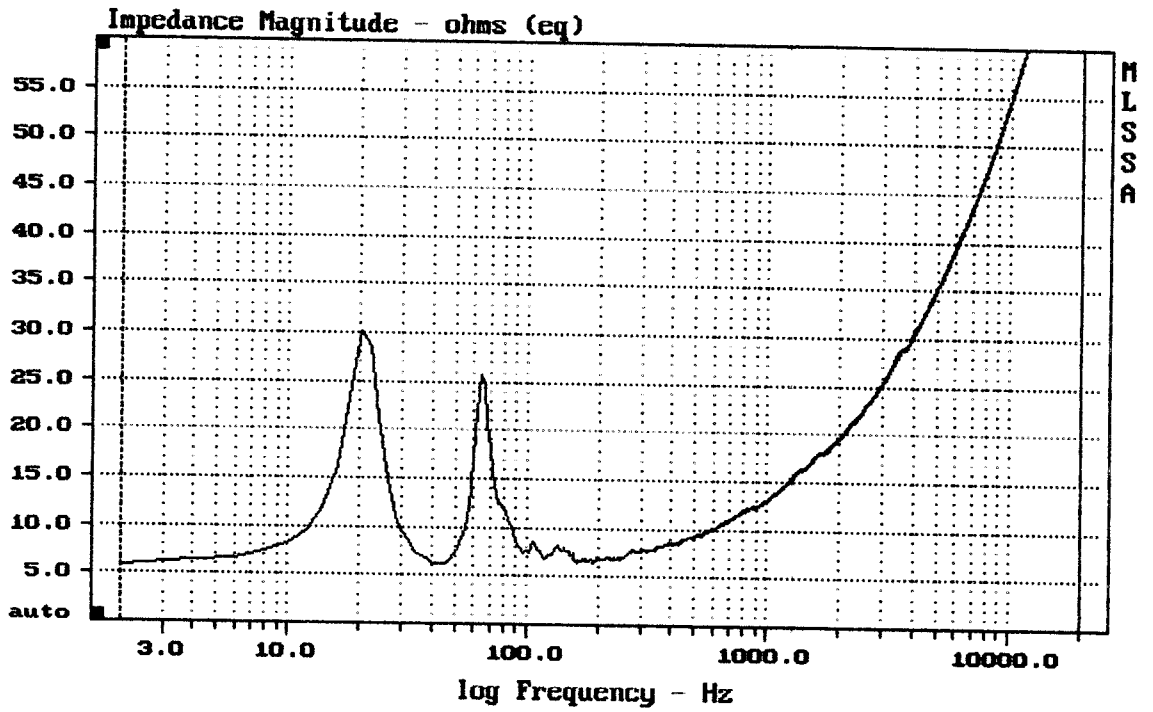

Megaton MT18SUBD

Level (44:155 Hz) = 102.76 dB SPL/watt (8 ohms, @4.00 meters)

Megaton MT18SUBD

MLSSA: Frequency Domain

CURSOR: y = -0.000450866 x = 35.6180 (3238)

Megaton MT18SUBD

CURSOR: dy = 1.41834 x = 155.3622 (56)