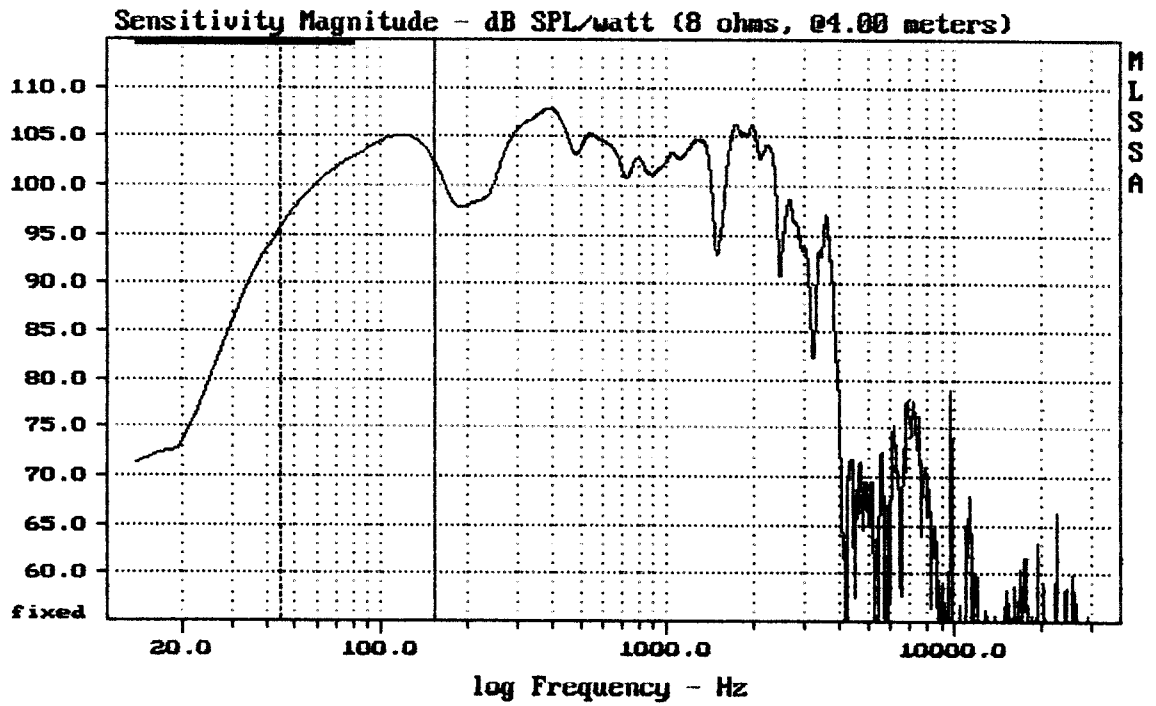

E-shop:

Megaton – MT18SUB/D

<http://eshop.prodance.cz/mt18sub-d-lak/d-97887/>

Overlay Compare: dev= +1.4/-3.1, std= 0.87, avg= 3.3

Megaton MT18SUBD — / EAW SB330 ...

MLSSA: Frequency Domain

Level (44:153 Hz) = 104.85 dB SPL/watt (8 ohms, @4.00 meters)

Megaton MT18SUBD

Level (44:155 Hz) = 102.76 dB SPL/watt (8 ohms, @4.00 meters)

Megaton MT18SUBD

MLSSA: Frequency Domain

CURSOR: y = -0.000450866 x = 35.6180 (3238)

Megaton MT18SUBD

CURSOR: dy = 1.41834 x = 155.3622 (56)

mean: 52.83, rms: 56.32, std: 21.56, max: 85.2, min: 5.796

Megaton MT18SUBD

MLSSA: Frequency Domain