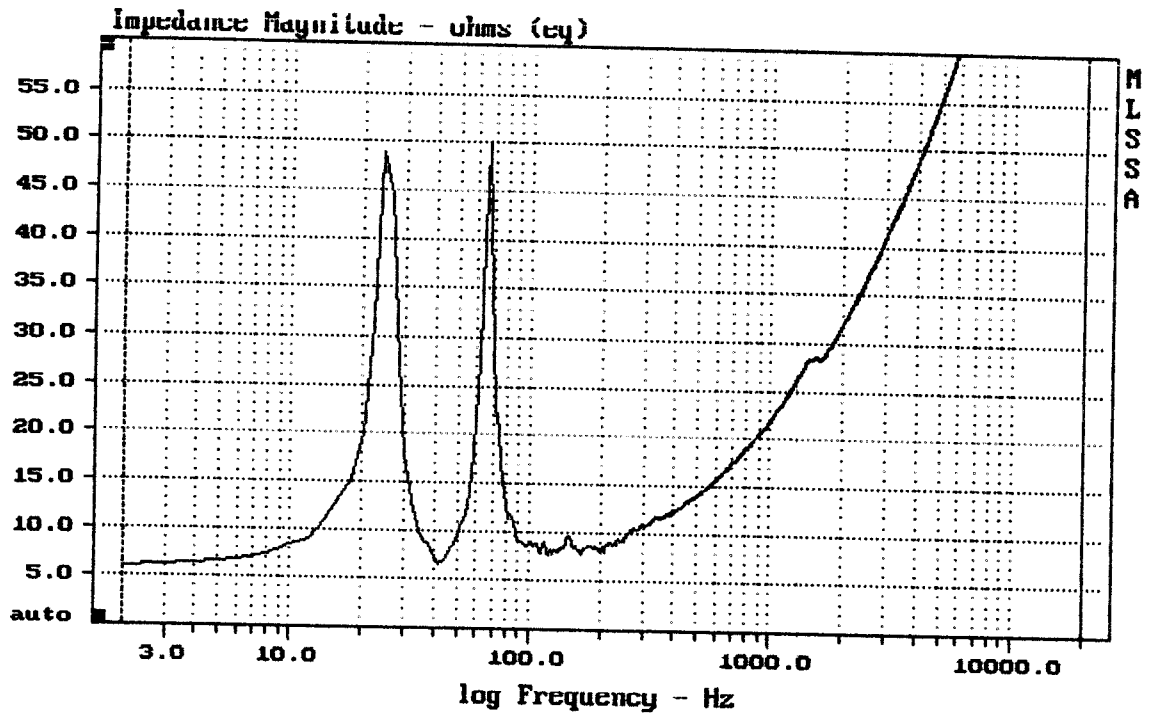

Megaton MT18SUBXe

Level (44:155 Hz) = 101.53 dB SPL/watt (8 ohms, @4.00 meters)

Megaton MT18SUBXe

MLSSA: Frequency Domain

CURSOR: y = -0.000813715 x = 33.8030 (3073)

Megaton MT18SUBXe

CURSOR: dy = 1.52244 x = 152.5879 (55)