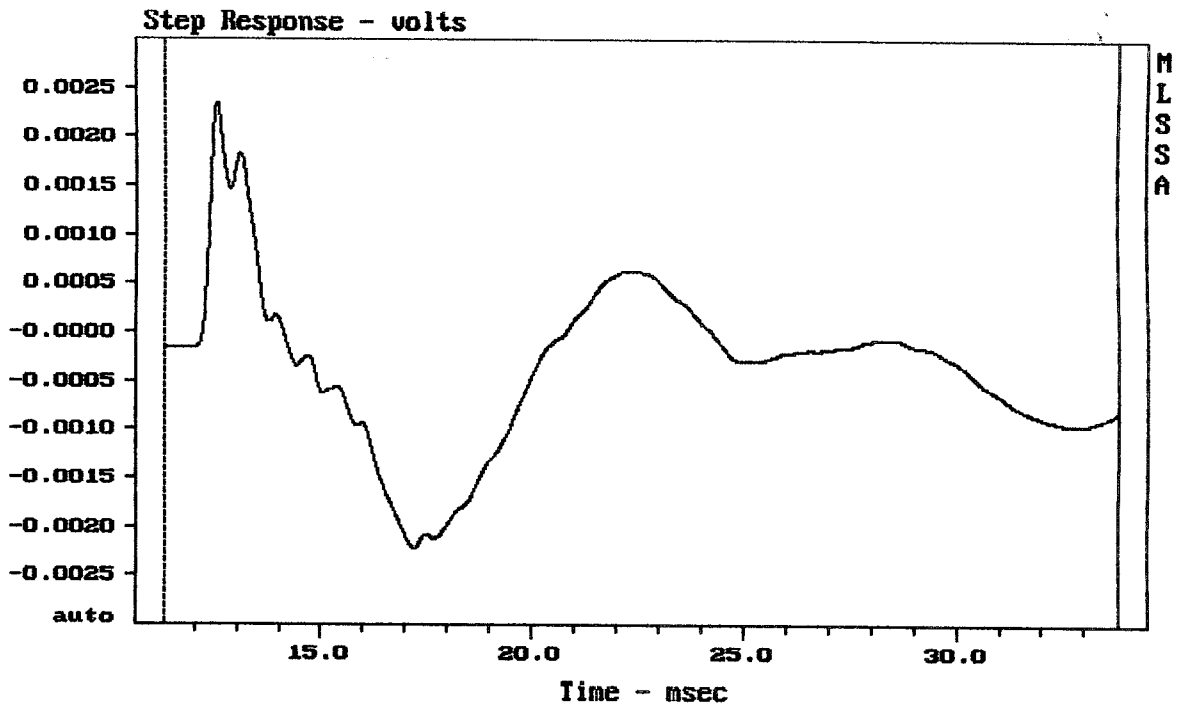

E-shop:

Megaton – MT18SUB/Xe

<http://eshop.prodance.cz/mt18sub-xe-lak/d-97886/>

Overlay Compare: dev= +0.65/-0.56, std= 0.3, avg= -0.85

Megaton MT18SUBXe — / MT18SUBD

MLSSA: Frequency Domain

Level (44:155 Hz) = 104.01 dB SPL/watt (8 ohms, @4.00 meters)

Megaton MT18SUBXe

Level (44:155 Hz) = 101.53 dB SPL/watt (8 ohms, @4.00 meters)

Megaton MT18SUBXe

MLSSA: Frequency Domain

CURSOR: y = -0.000813715 x = 33.8030 (3073)

Megaton MT18SUBXe

CURSOR: dy = 1.52244 x = 152.5879 (55)