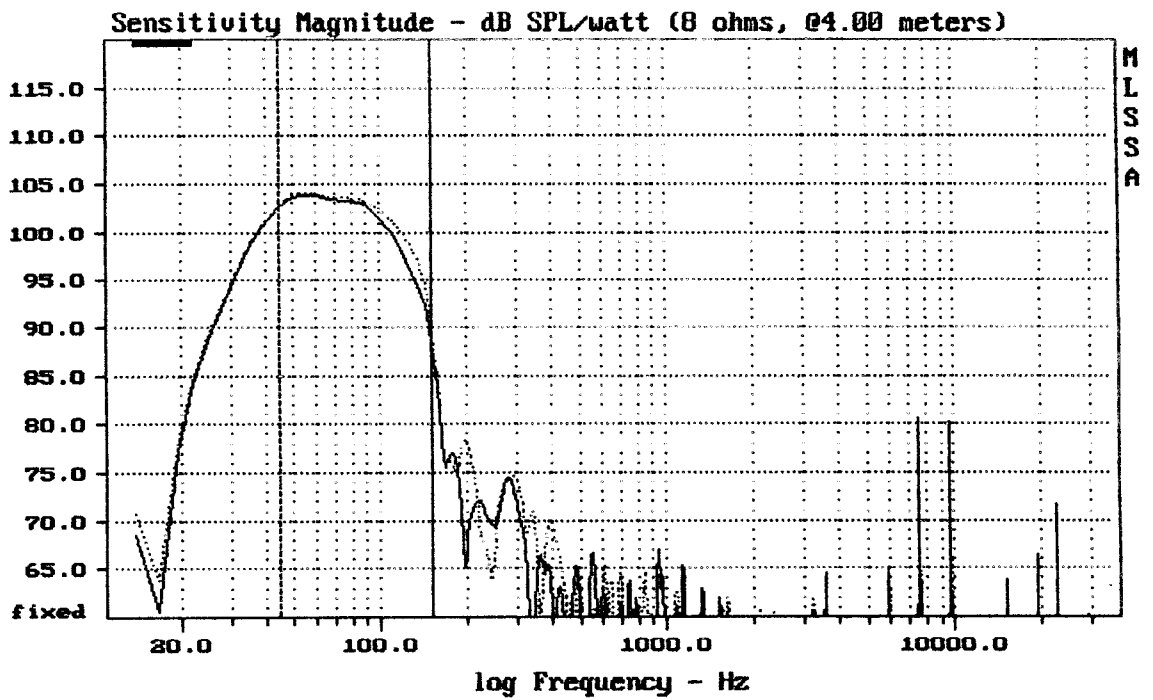

Megaton MT18SUBXe

Level (44:155 Hz) = 101.53 dB SPL/watt (8 ohms, @4.00 meters)

Megaton MT18SUBXe

MLSSA: Frequency Domain

CURSOR: y = -0.000813715 x = 33.8030 (3073)

Megaton MT18SUBXe

CURSOR: dy = 1.52244 x = 152.5879 (55)