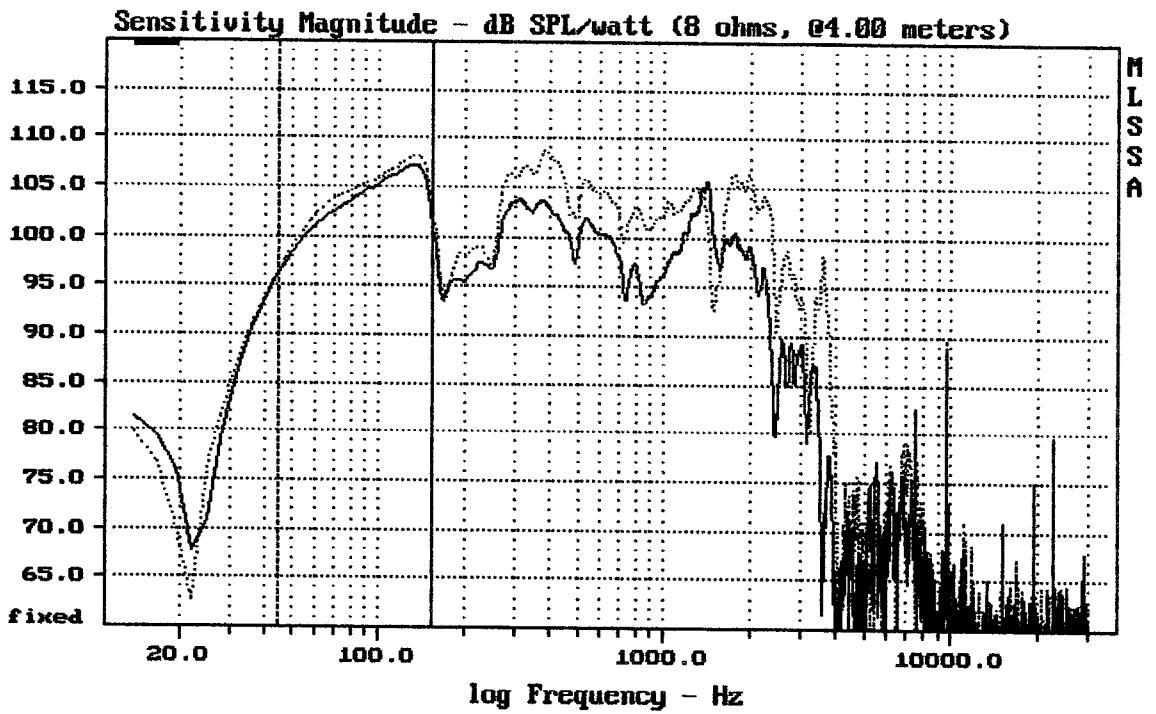

E-shop:

Megaton – MT18SUB/Xe

<http://eshop.prodance.cz/mt18sub-xe-lak/d-97886/>

Overlay Compare: dev= +0.65/-0.56, std= 0.3, avg= -0.85

Megaton MT18SUBXe — / MT18SUBD

MLSSA: Frequency Domain

Level (44:155 Hz) = 104.01 dB SPL/watt (8 ohms, @4.00 meters)

Megaton MT18SUBXe

Level (44:155 Hz) = 101.53 dB SPL/watt (8 ohms, @4.00 meters)

Megaton MT18SUBXe

MLSSA: Frequency Domain

CURSOR: y = -0.000813715 x = 33.8030 (3073)

Megaton MT18SUBXe

CURSOR: dy = 1.52244 x = 152.5879 (55)