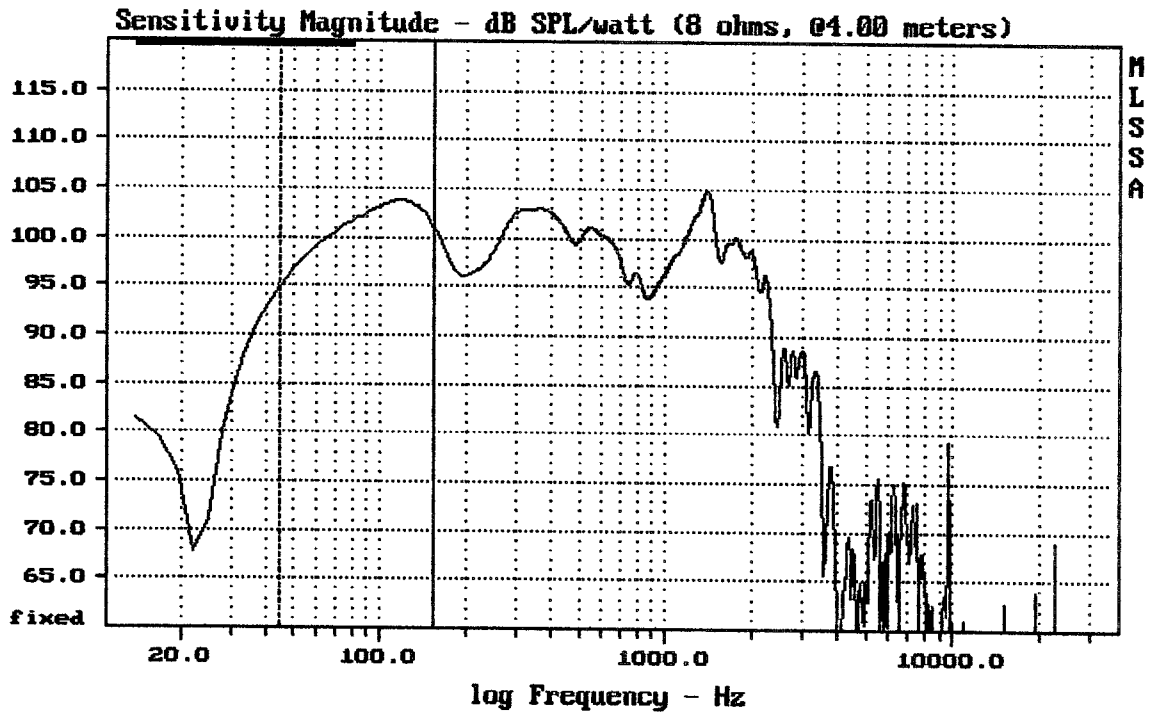

E-shop:

Megaton – MT18SUB/Xe

<http://eshop.prodance.cz/mt18sub-xe-lak/d-97886/>

Overlay Compare: dev= +0.65/-0.56, std= 0.3, avg= -0.85

Megaton MT18SUBXe — / MT18SUBD

MLSSA: Frequency Domain

Level (44:155 Hz) = 104.01 dB SPL/watt (8 ohms, @4.00 meters)

Megaton MT18SUBXe

Level (44:155 Hz) = 101.53 dB SPL/watt (8 ohms, @4.00 meters)

Megaton MT18SUBXe

MLSSA: Frequency Domain

CURSOR: y = -0.000813715 x = 33.8030 (3073)

Megaton MT18SUBXe

CURSOR: dy = 1.52244 x = 152.5879 (55)