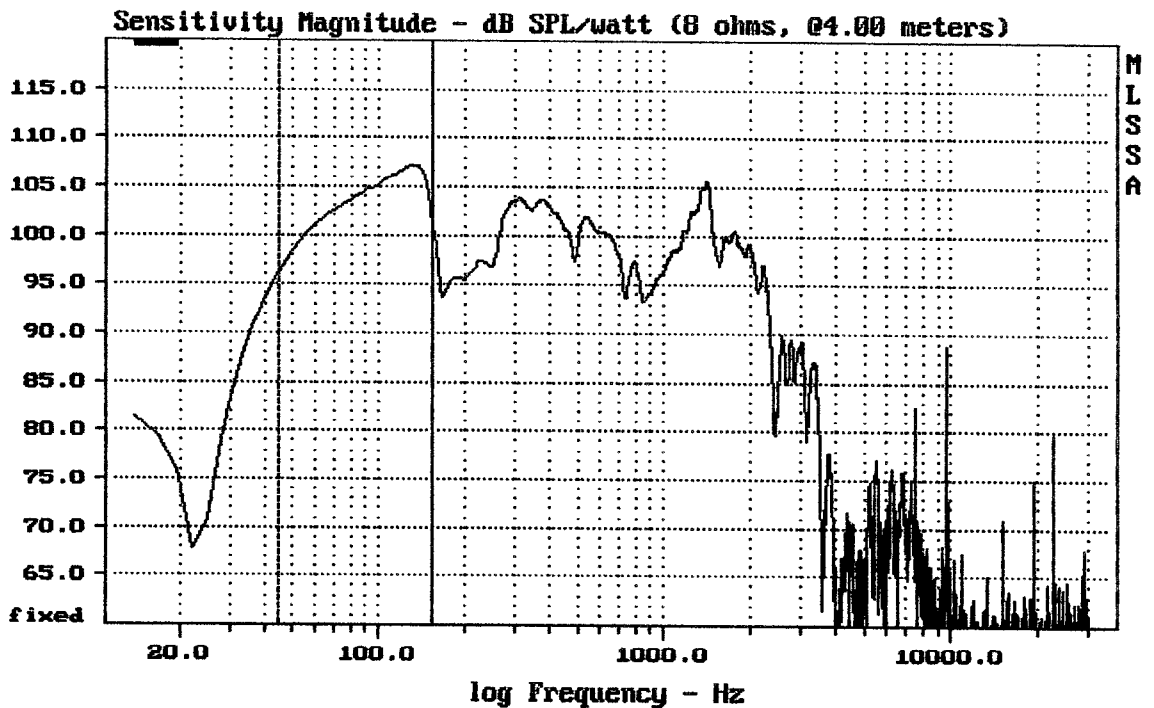

E-shop:

Megaton – MT18SUB/Xe

<http://eshop.prodance.cz/mt18sub-xe-lak/d-97886/>

Overlay Compare: dev= +0.65/-0.56, std= 0.3, avg= -0.85

Megaton MT18SUBXe — / MT18SUBD

MLSSA: Frequency Domain

Level (44:155 Hz) = 104.01 dB SPL/watt (8 ohms, @4.00 meters)

Megaton MT18SUBXe

Level (44:155 Hz) = 101.53 dB SPL/watt (8 ohms, @4.00 meters)

Megaton MT18SUBXe

MLSSA: Frequency Domain

CURSOR: y = -0.000813715 x = 33.8030 (3073)

Megaton MT18SUBXe

CURSOR: dy = 1.52244 x = 152.5879 (55)