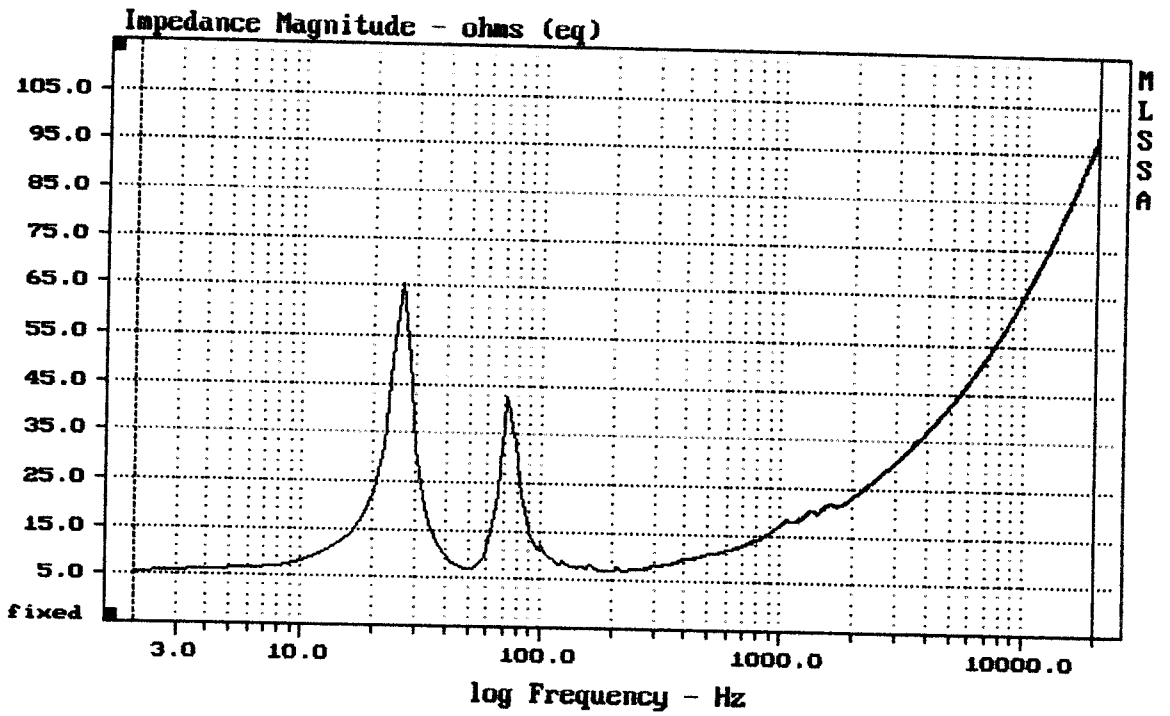

mean: 61.75, rms: 66.63, std: 25.04, max: 100.2, min: 5.536

Megaton ND15SUB

MLSSA: Frequency Domain