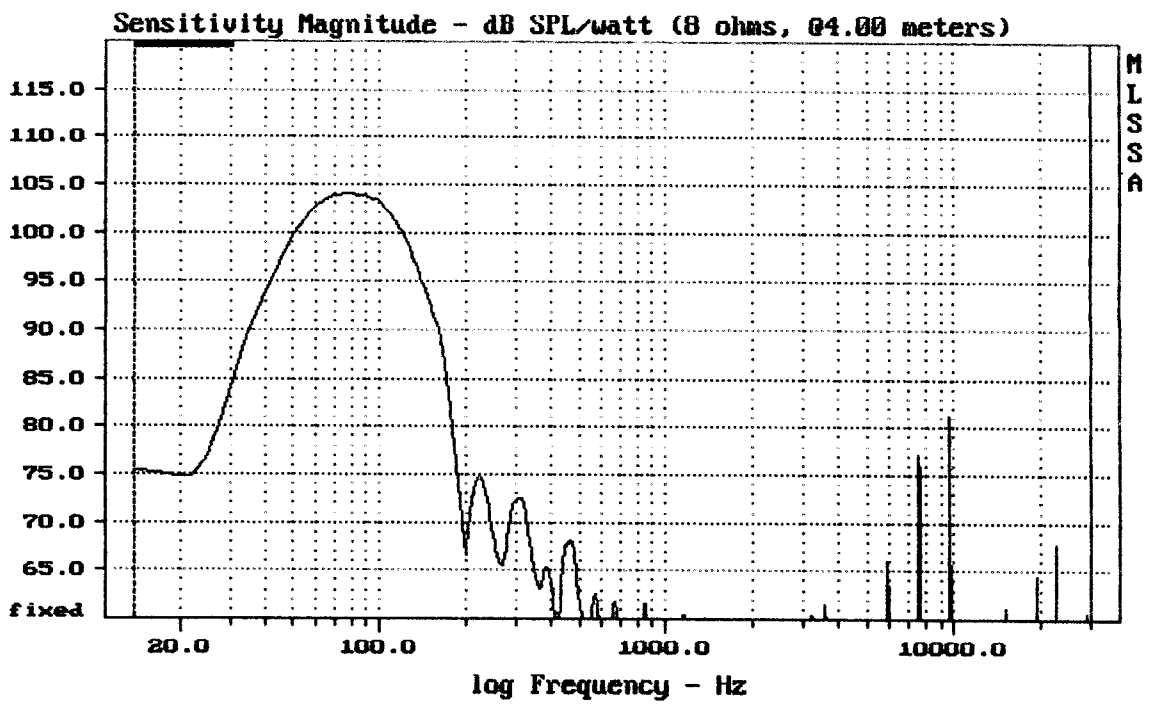

Megaton ND15SUB

Level (55:155 Hz) = 101.03 dB SPL/watt (8 ohms, @4.00 meters)

Megaton ND15SUB

MLSSA: Frequency Domain

CURSOR: y = -0.00006126 x = 33.3850 (3035)

Megaton ND15SUB

CURSOR: y = 46.524 x = 30004.3270 (10815)

Megaton ND15SUB + DSP

mean: 61.75, rms: 66.63, std: 25.04, max: 100.2, min: 5.536

Megaton ND15SUB

MLSSA: Frequency Domain