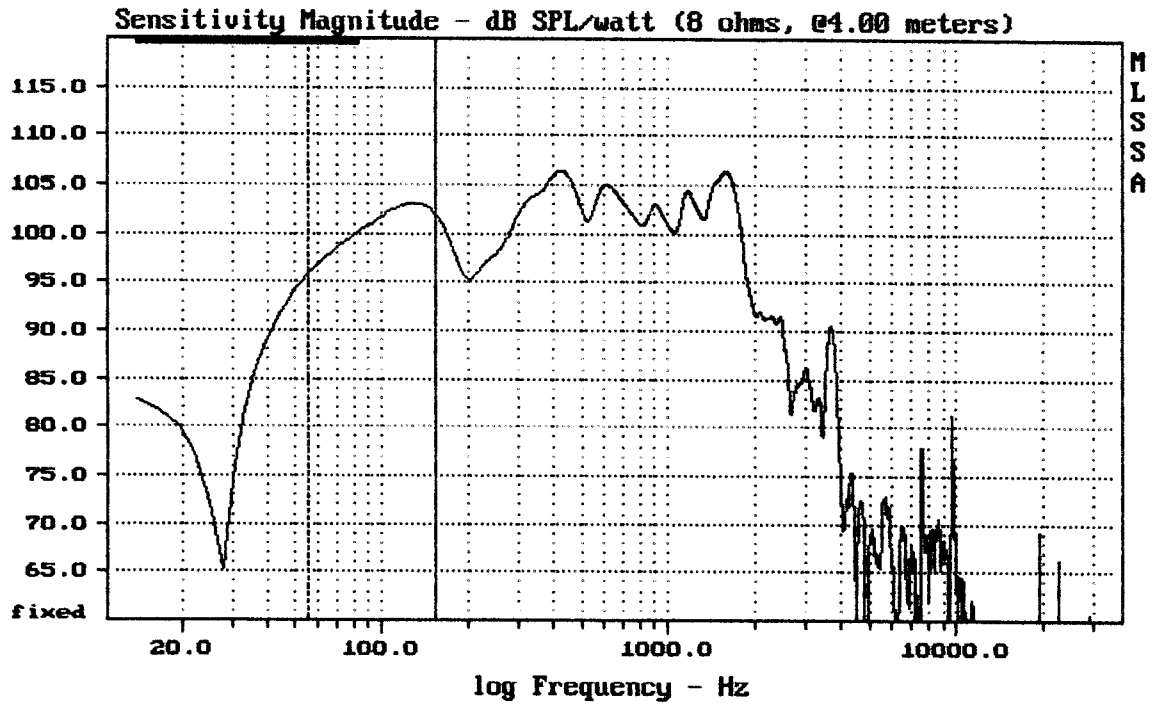

E-shop:

Megaton - ND15SUB

<http://eshop.prodance.cz/nd15sub-lak/d-93631/>

Overlay Compare: dev= +4/-1.5, std= 1.1, avg= -1.7

Megaton ND15SUB — / MT18SUBXe

MLSSA: Frequency Domain

Level (55:161 Hz) = 103.23 dB SPL/watt (8 ohms, @4.00 meters)

Megaton ND15SUB

Level (55:155 Hz) = 101.03 dB SPL/watt (8 ohms, @4.00 meters)

Megaton ND15SUB

MLSSA: Frequency Domain

CURSOR: y = -0.00006126 x = 33.3850 (3035)

Megaton ND15SUB

CURSOR: y = 46.524 x = 30004.3270 (10815)

Megaton ND15SUB + DSP

mean: 61.75, rms: 66.63, std: 25.04, max: 100.2, min: 5.536

Megaton ND15SUB

MLSSA: Frequency Domain