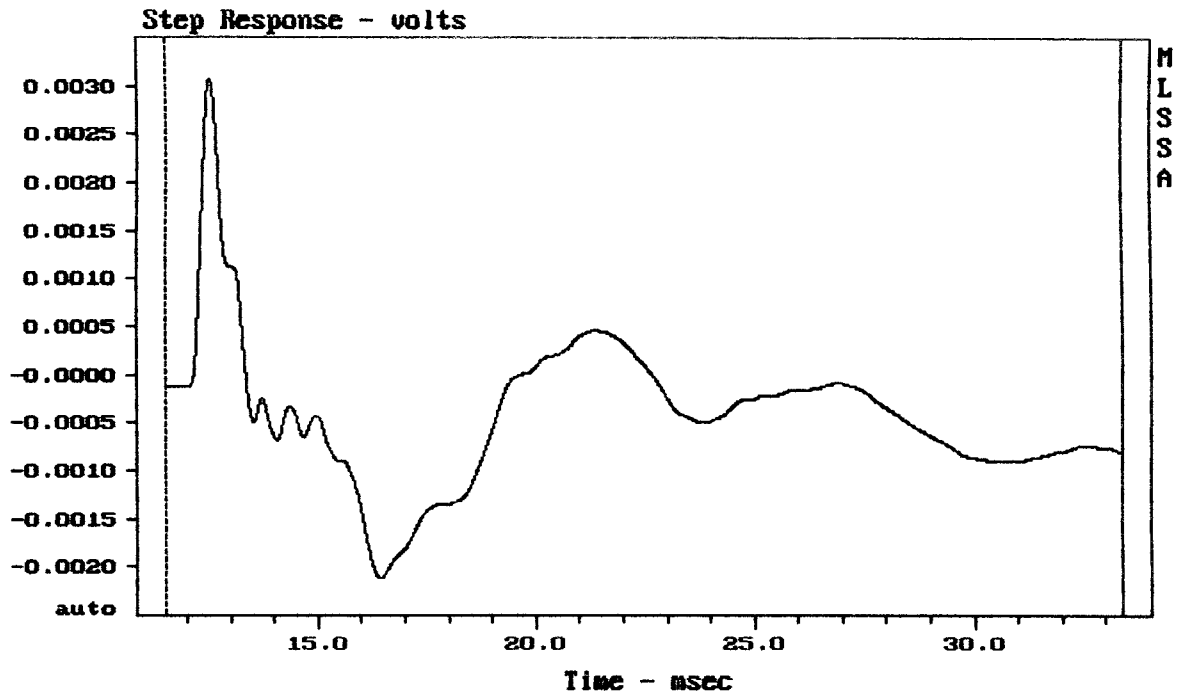

Megaton ND15SUB

Level (55:155 Hz) = 101.03 dB SPL/watt (8 ohms, @4.00 meters)

Megaton ND15SUB

MLSSA: Frequency Domain

CURSOR: y = -0.00006126 x = 33.3850 (3035)

Megaton ND15SUB

CURSOR: y = 46.524 x = 30004.3270 (10815)