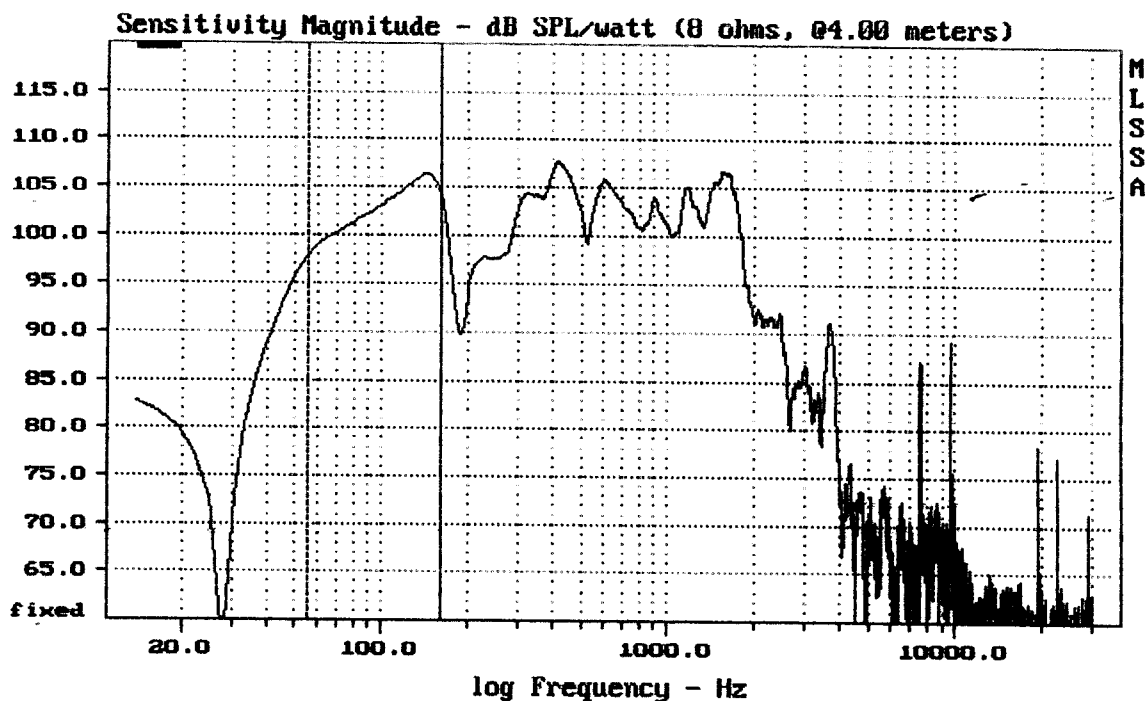

E-shop:

Megaton - ND15SUB

<http://eshop.prodance.cz/nd15sub-lak/d-93631/>

Overlay Compare: dev= +4/-1.5, std= 1.1, avg= -1.7

Megaton ND15SUB — / MT18SUBXe

MLSSA: Frequency Domain

Level (55:161 Hz) = 103.23 dB SPL/watt (8 ohms, @4.00 meters)

Megaton ND15SUB

Level (55:155 Hz) = 101.03 dB SPL/watt (8 ohms, @4.00 meters)

Megaton ND15SUB

MLSSA: Frequency Domain

CURSOR: y = -0.00006126 x = 33.3850 (3035)

Megaton ND15SUB

CURSOR: y = 46.524 x = 30004.3270 (10815)

Megaton ND15SUB + DSP

mean: 61.75, rms: 66.63, std: 25.04, max: 100.2, min: 5.536

Megaton ND15SUB

MLSSA: Frequency Domain