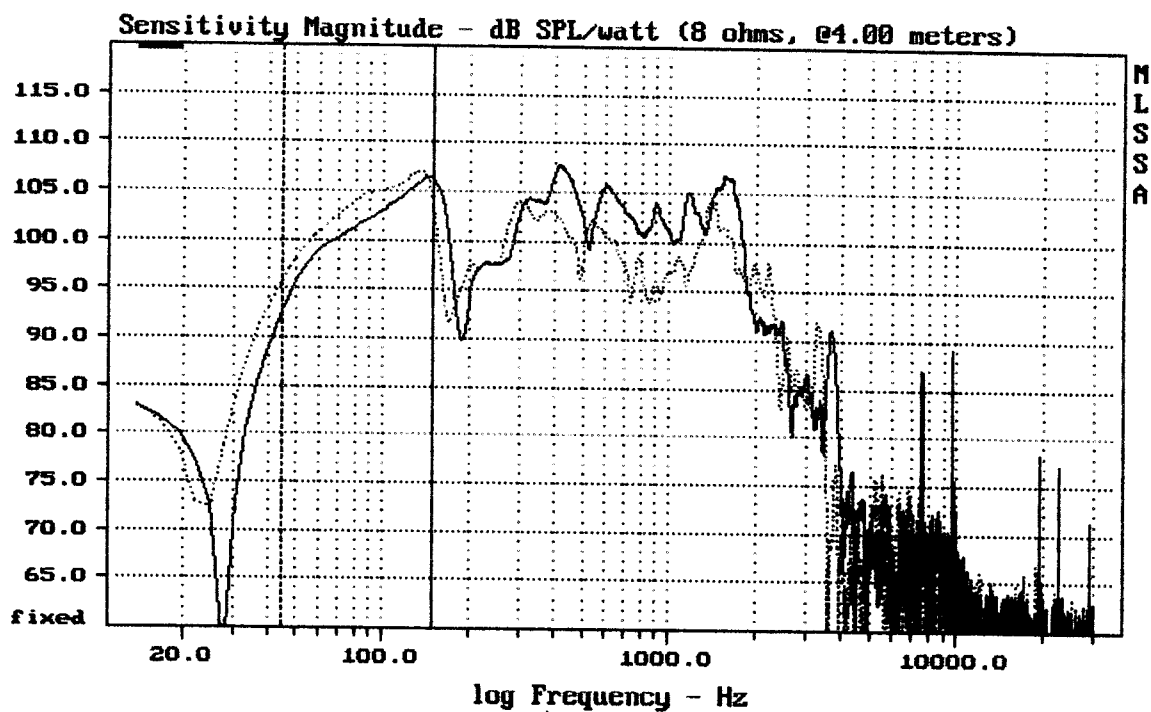

E-shop:

Megaton - ND15SUB

<http://eshop.prodance.cz/nd15sub-lak/d-93631/>

Overlay Compare: dev= +4/-1.5, std= 1.1, avg= -1.7

Megaton ND15SUB — / MT18SUBXe

MLSSA: Frequency Domain

Level (55:161 Hz) = 103.23 dB SPL/watt (8 ohms, @4.00 meters)

Megaton ND15SUB

Level (55:155 Hz) = 101.03 dB SPL/watt (8 ohms, @4.00 meters)

Megaton ND15SUB

MLSSA: Frequency Domain

CURSOR: y = -0.00006126 x = 33.3850 (3035)

Megaton ND15SUB

CURSOR: y = 46.524 x = 30004.3270 (10815)

Megaton ND15SUB + DSP

mean: 61.75, rms: 66.63, std: 25.04, max: 100.2, min: 5.536

Megaton ND15SUB

MLSSA: Frequency Domain