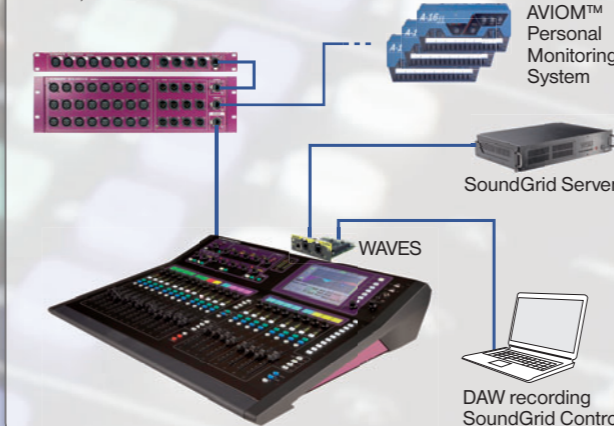

MMO
ADAT, iDR port, Aviom™
16 450 Kč

GLD-80
8x IN, 10x OUT

GLD-80 + 1x GLD-AR84
16x IN, 14x OUT

GLD-80 + 1x GLD-AR2412
32x IN, 22x OUT

GLD-80 + 1x GLD-AR2412 + 1x GLD-AR84
40x IN, 26x OUT

2x GLD-80 + 1x GLD-AR2412 + 2x GLD-AR84
48x IN, 30x OUT