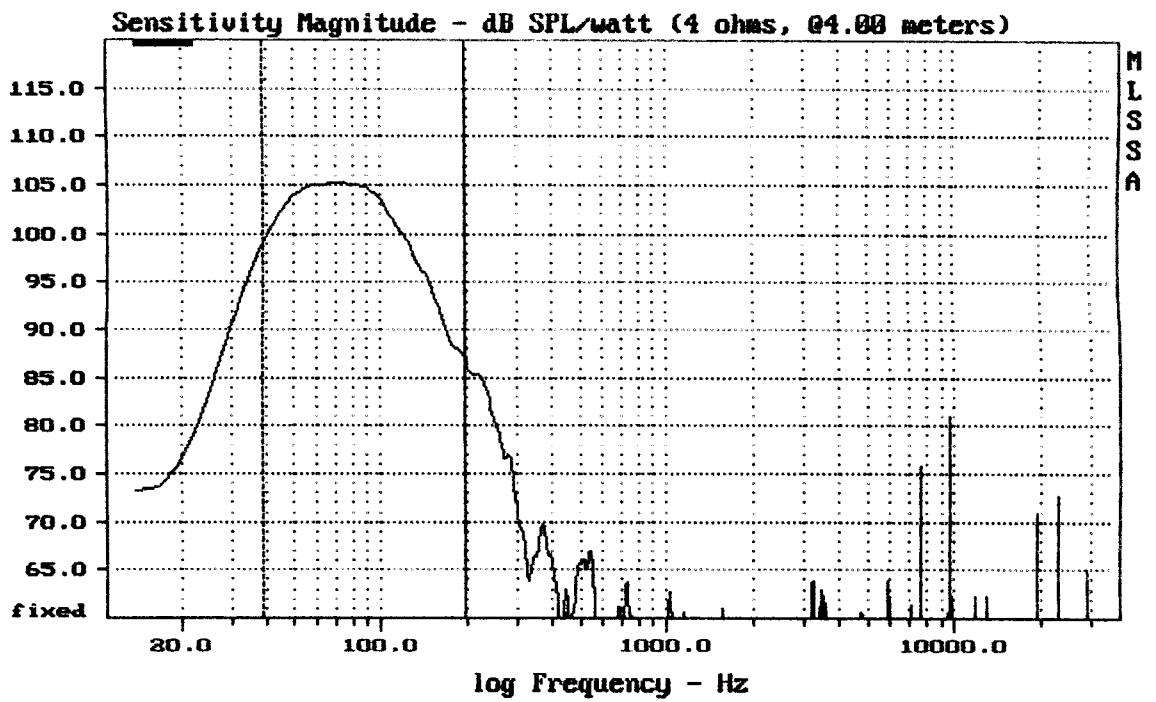

---

Level (44:197 Hz) = 105.31 dB SPL/watt (4 ohms, @4.00 meters)

---

---

CURSOR:  $y = -0.000594283$   $x = 33.2860$  (3026)

---

Megaton ND215

MLSSA: Time Domain

CURSOR: y = 87.0567 x = 196.9771 (71)

Megaton ND215 s DSP

mean: 30.82, rms: 33.23, std: 12.42, max: 50.38, min: 2.896

Megaton ND215

MLSSA: Frequency Domain