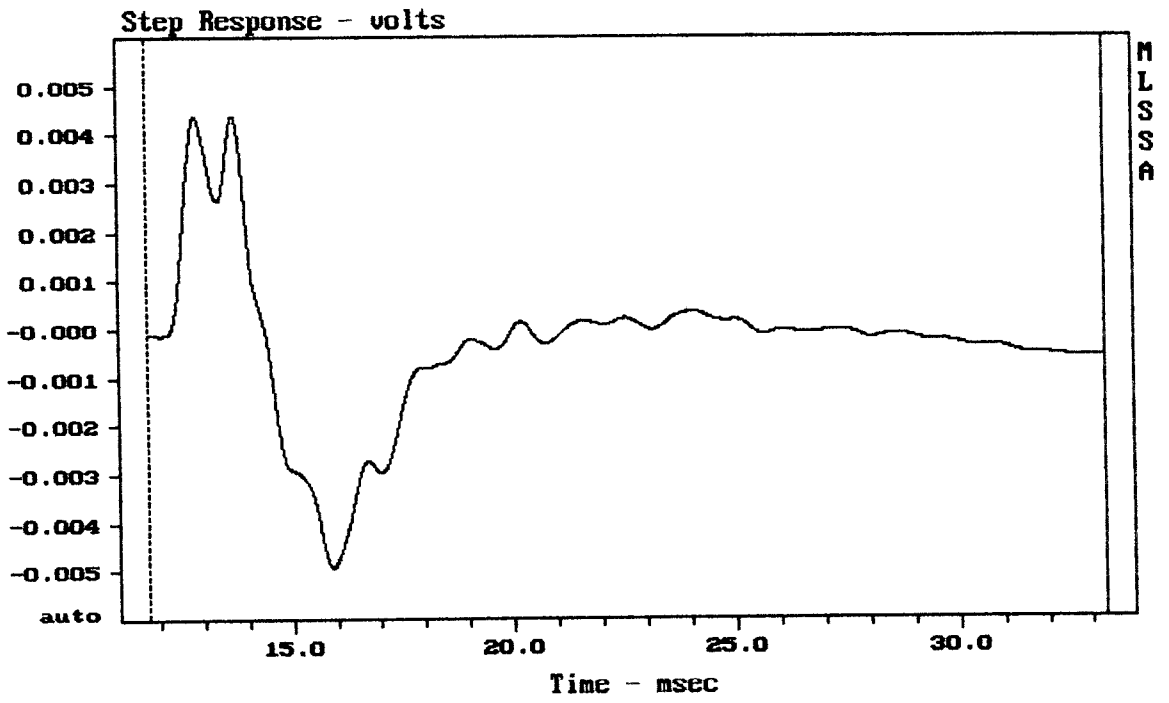

**E-shop:**

Megaton – ND215

<http://eshop.prodance.cz/nd215-lak/d-91739/>

---

Level (44:200 Hz) = 106.27 dB SPL/watt (4 ohms, @4.00 meters)

---

Megaton ND215

MLSSA: Frequency Domain

---

Level (44:197 Hz) = 105.31 dB SPL/watt (4 ohms, @4.00 meters)

---

---

CURSOR:  $y = -0.000594283$   $x = 33.2860$  (3026)

---

Megaton ND215

MLSSA: Time Domain

CURSOR: y = 87.0567 x = 196.9771 (71)

Megaton ND215 s DSP

mean: 30.82, rms: 33.23, std: 12.42, max: 50.38, min: 2.896

Megaton ND215

MLSSA: Frequency Domain