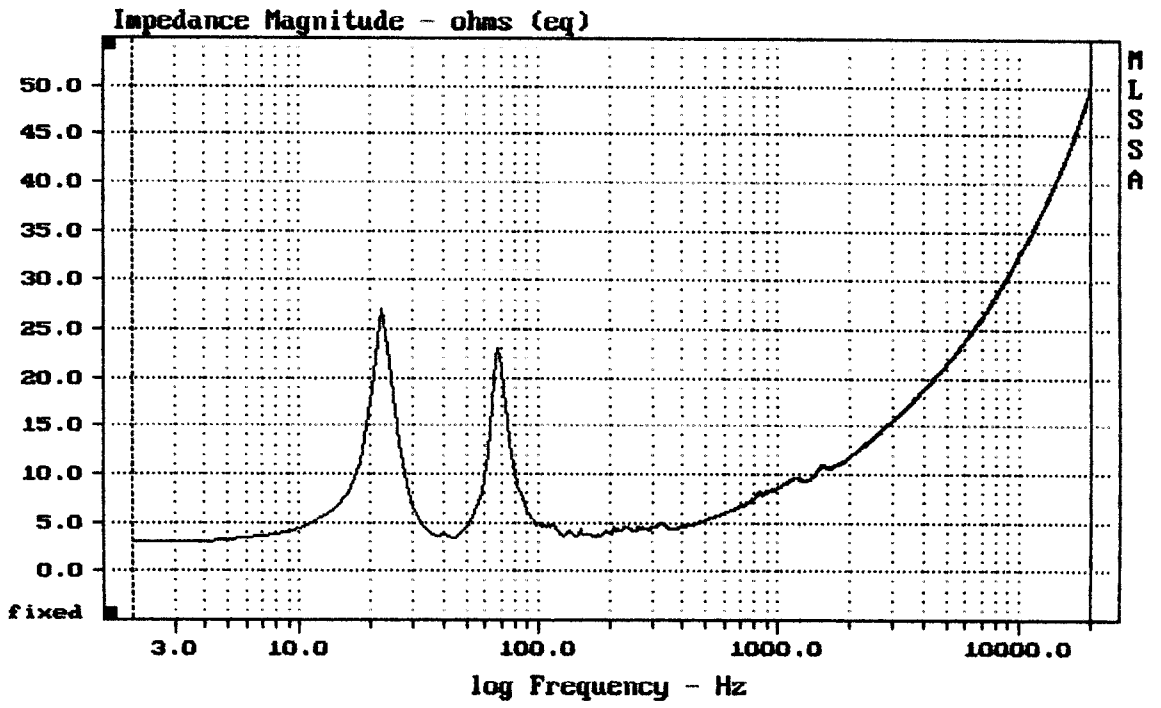

---

Level (44:197 Hz) = 105.31 dB SPL/watt (4 ohms, @4.00 meters)

---

---

CURSOR:  $y = -0.000594283$   $x = 33.2860$  (3026)

---

Megaton ND215

MLSSA: Time Domain

CURSOR: y = 87.0567 x = 196.9771 (71)

Megaton ND215 s DSP

mean: 30.82, rms: 33.23, std: 12.42, max: 50.38, min: 2.896

Megaton ND215

MLSSA: Frequency Domain