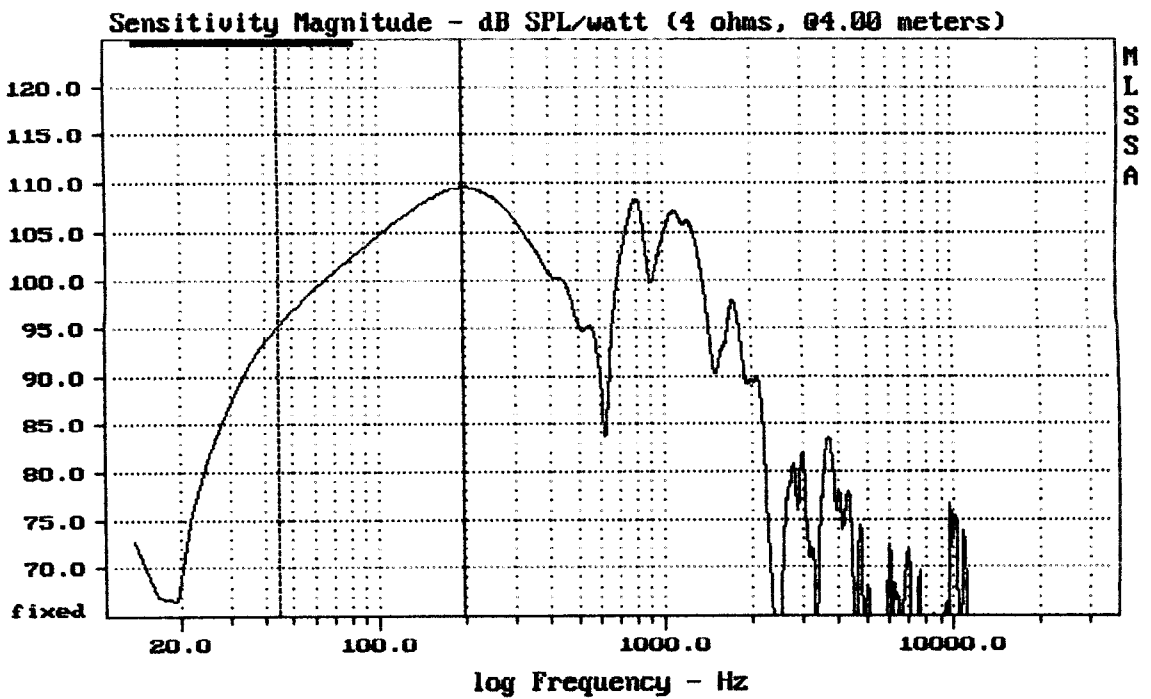

**E-shop:**

Megaton – ND215

<http://eshop.prodance.cz/nd215-lak/d-91739/>

---

Level (44:200 Hz) = 106.27 dB SPL/watt (4 ohms, @4.00 meters)

---

Megaton ND215

MLSSA: Frequency Domain

---

Level (44:197 Hz) = 105.31 dB SPL/watt (4 ohms, @4.00 meters)

---

---

CURSOR:  $y = -0.000594283$   $x = 33.2860$  (3026)

---

Megaton ND215

MLSSA: Time Domain

CURSOR: y = 87.0567 x = 196.9771 (71)

Megaton ND215 s DSP

mean: 30.82, rms: 33.23, std: 12.42, max: 50.38, min: 2.896

Megaton ND215

MLSSA: Frequency Domain