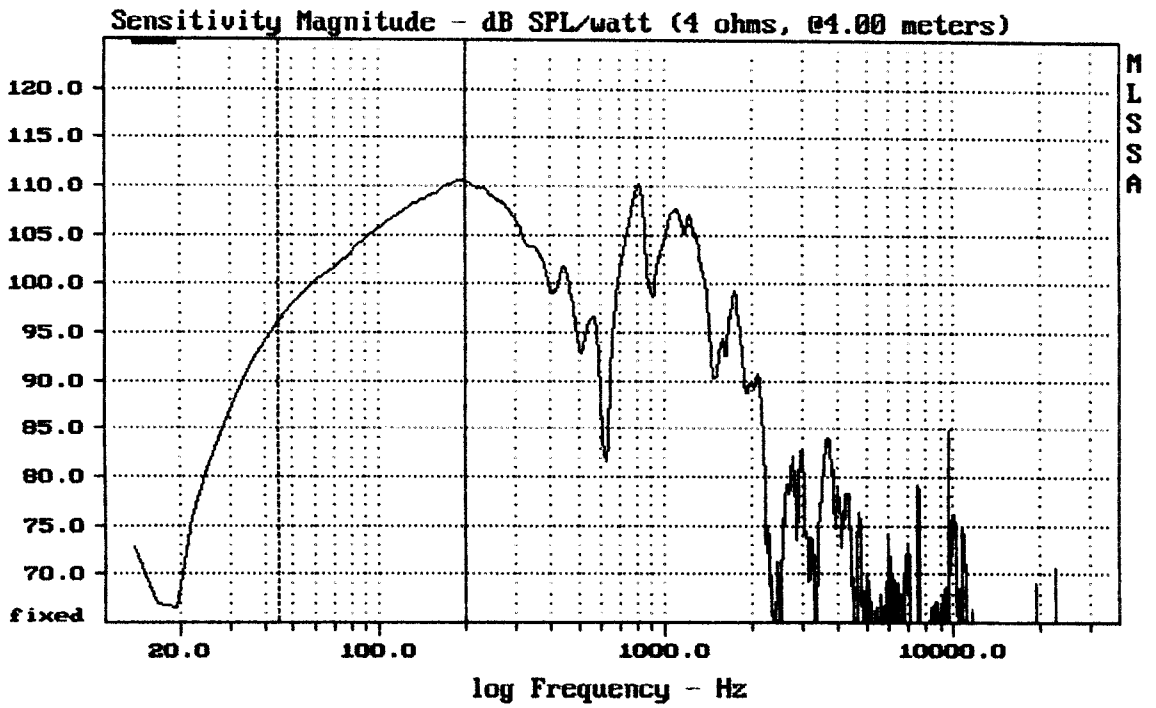

**E-shop:**

Megaton – ND215

<http://eshop.prodance.cz/nd215-lak/d-91739/>

---

Level (44:200 Hz) = 106.27 dB SPL/watt (4 ohms, @4.00 meters)

---

Megaton ND215

MLSSA: Frequency Domain

---

Level (44:197 Hz) = 105.31 dB SPL/watt (4 ohms, @4.00 meters)

---

---

CURSOR:  $y = -0.000594283$   $x = 33.2860$  (3026)

---

Megaton ND215

MLSSA: Time Domain

CURSOR: y = 87.0567 x = 196.9771 (71)

Megaton ND215 s DSP

mean: 30.82, rms: 33.23, std: 12.42, max: 50.38, min: 2.896

Megaton ND215

MLSSA: Frequency Domain