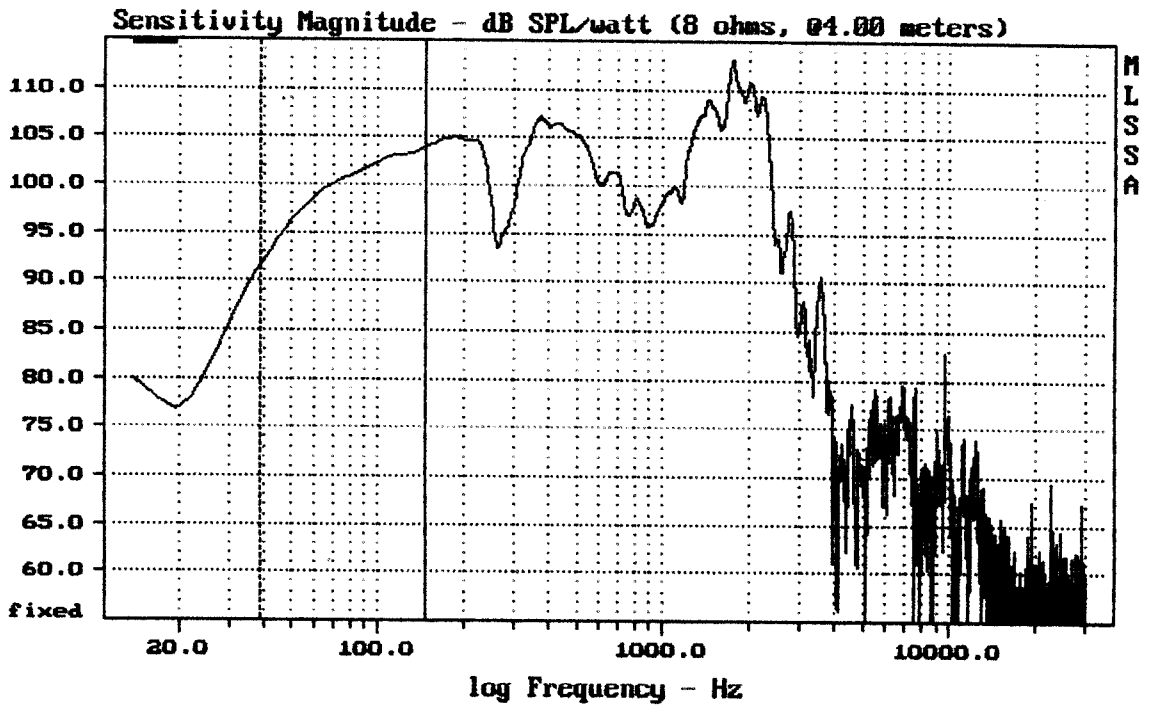

mean: -0.0005334, rms: 0.001646, std: 0.001557, max: 0.0047, min: -0.002865

EAW SB330zF

MLSSA: Time Domain

CURSOR: dy = -4.9888 x = 99.8757 (36)

EAW SB330 + Greibox ---LPF LR 100Hz /LPF LR800Hz

Level (39:147 Hz) = 100.71 dB SPL/watt (8 ohms, 04.00 meters)

EAW SB330zF

MLSSA: Frequency Domain

Overlay Compare: dev= +0.75/-0.3, std= 0.23, avg= -0.89

EAW SB330zF

mean: 49.76, rms: 53.67, std: 20.12, max: 80.22, min: 5.317

EAW SB330zF

MLSSA: Frequency Domain