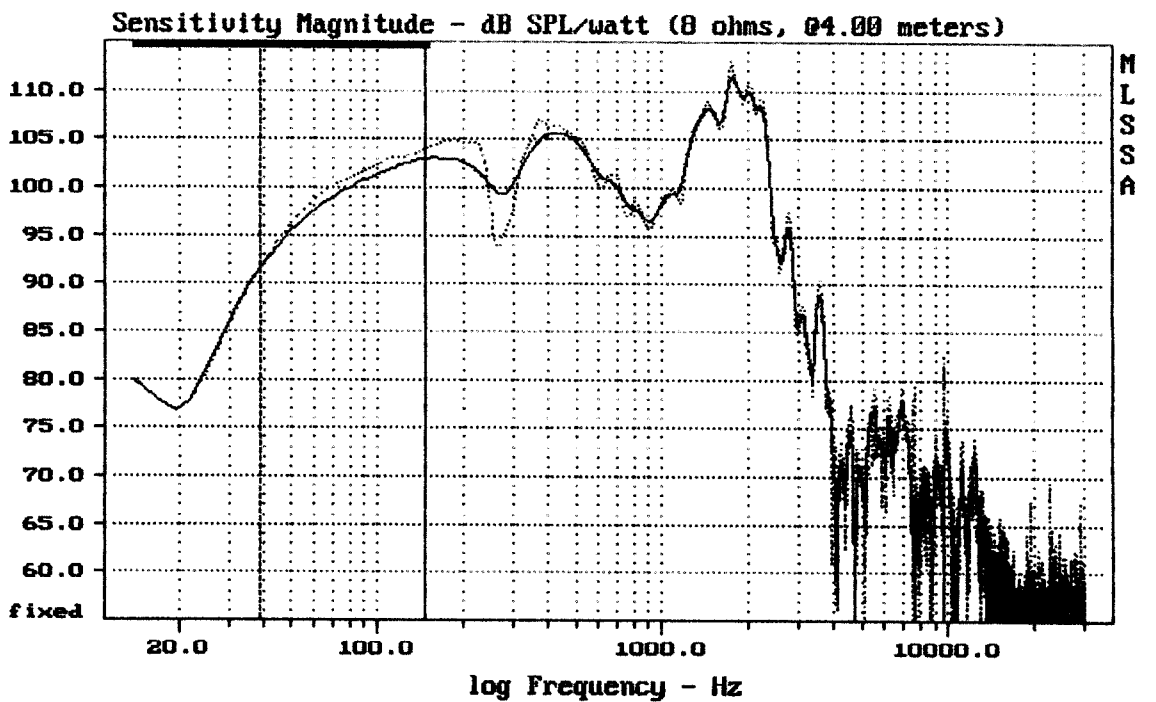

mean: -0.0005334, rms: 0.001646, std: 0.001557, max: 0.0047, min: -0.002865

EAW SB330zF

MLSSA: Time Domain

CURSOR: dy = -4.9888 x = 99.8757 (36)

EAW SB330 + Greibox ---LPF LR 100Hz /LPF LR800Hz

Level (39:147 Hz) = 100.71 dB SPL/watt (8 ohms, 04.00 meters)

EAW SB330zF

MLSSA: Frequency Domain

Overlay Compare: dev= +0.75/-0.3, std= 0.23, avg= -0.89

EAW SB330zF

mean: 49.76, rms: 53.67, std: 20.12, max: 80.22, min: 5.317

EAW SB330zF

MLSSA: Frequency Domain