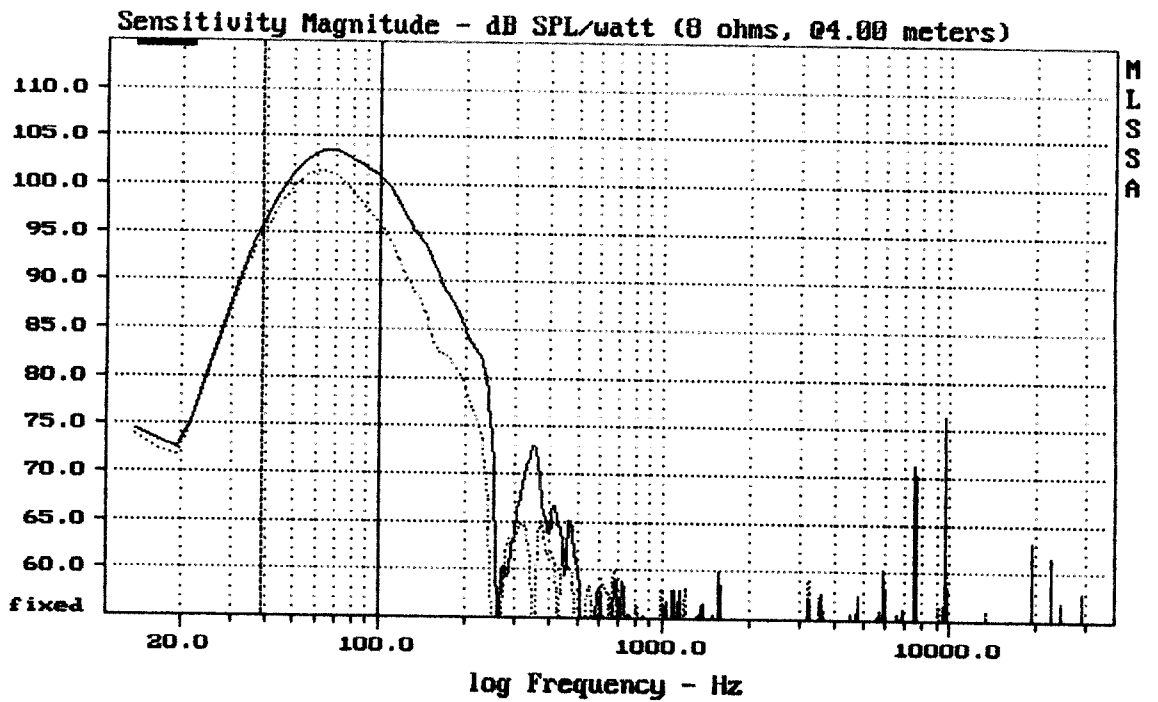

mean: -0.0005334, rms: 0.001646, std: 0.001557, max: 0.0047, min: -0.002865

EAW SB330zF

MLSSA: Time Domain

CURSOR: dy = -4.9888 x = 99.8757 (36)

EAW SB330 + Greibox ---LPF LR 100Hz /LPF LR800Hz

Level (39:147 Hz) = 100.71 dB SPL/watt (8 ohms, 04.00 meters)

EAW SB330zF

MLSSA: Frequency Domain

Overlay Compare: dev= +0.75/-0.3, std= 0.23, avg= -0.89

EAW SB330zF

mean: 49.76, rms: 53.67, std: 20.12, max: 80.22, min: 5.317

EAW SB330zF

MLSSA: Frequency Domain