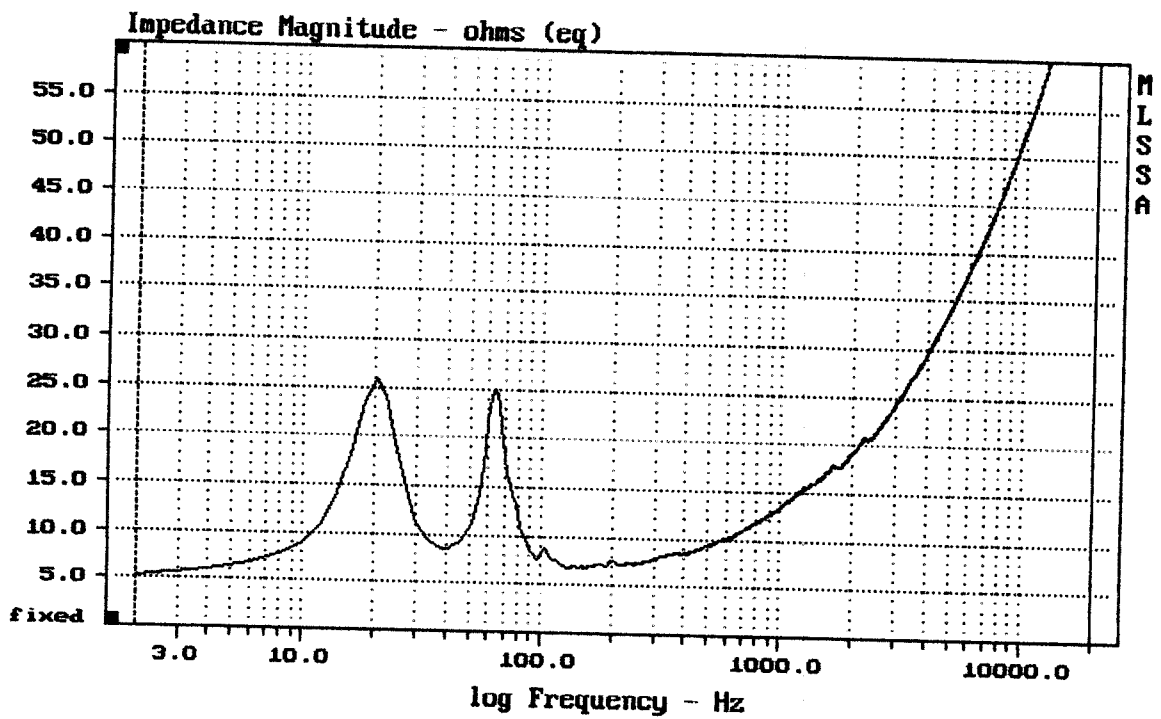

mean: -0.0005334, rms: 0.001646, std: 0.001557, max: 0.0047, min: -0.002865

EAW SB330zF

MLSSA: Time Domain

CURSOR: dy = -4.9888 x = 99.8757 (36)

EAW SB330 + Greibox ---LPF LR 100Hz /LPF LR800Hz

Level (39:147 Hz) = 100.71 dB SPL/watt (8 ohms, 04.00 meters)

EAW SB330zF

MLSSA: Frequency Domain

Overlay Compare: dev= +0.75/-0.3, std= 0.23, avg= -0.89

EAW SB330zF

mean: 49.76, rms: 53.67, std: 20.12, max: 80.22, min: 5.317

EAW SB330zF

MLSSA: Frequency Domain