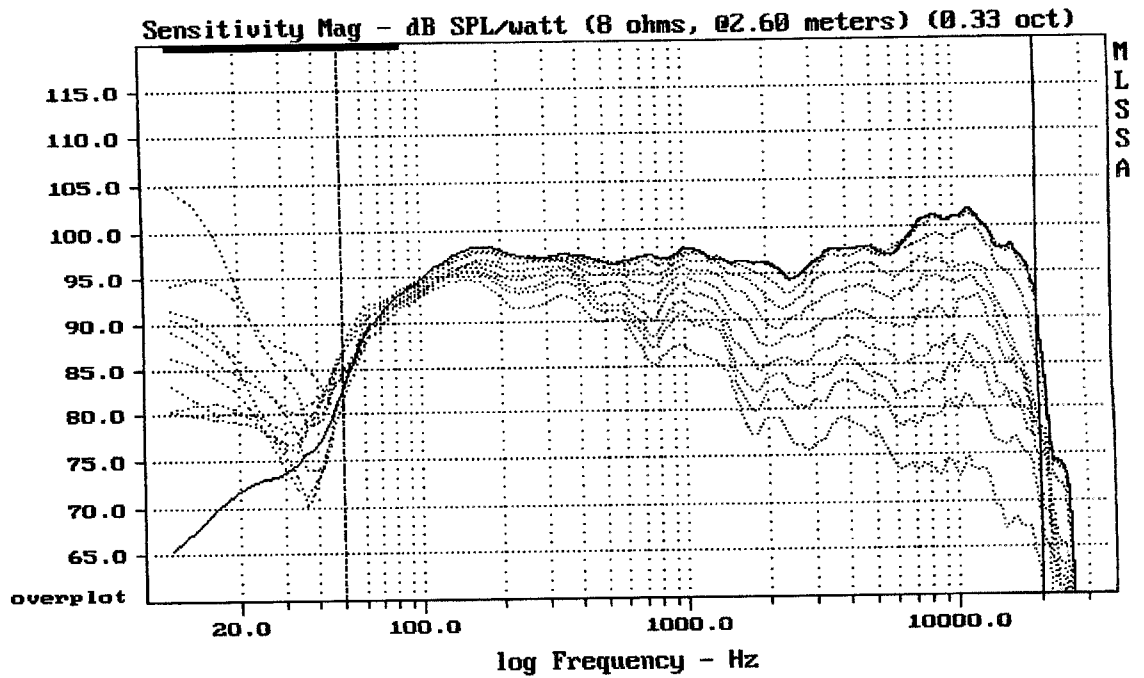

Horizontal margin = 1.00 inches; Vertical margin = 0.00 inches

RCF NX M12-A

MLSSA: Frequency Domain

Overlay Compare: dev= +24/-5.7, std= 6.1, avg= -25

RCF NX M12-A

MLSSA: Frequency Domain

Overlay Compare: dev= +3.2/-1.5, std= 0.71, avg= -0.98

RCF NX M12-A

MLSSA: Frequency Domain

70 (4 18 022 Hz (24) 3 200 ---- (24)

mean: -803.3, rms: 804.5, std: 44.77, max: -551.8, min: -862.5

RCF NX M12-A

MLSSA: Frequency Domain

CURSOR: y = 0.177314 x = 9998.6680 (3604)