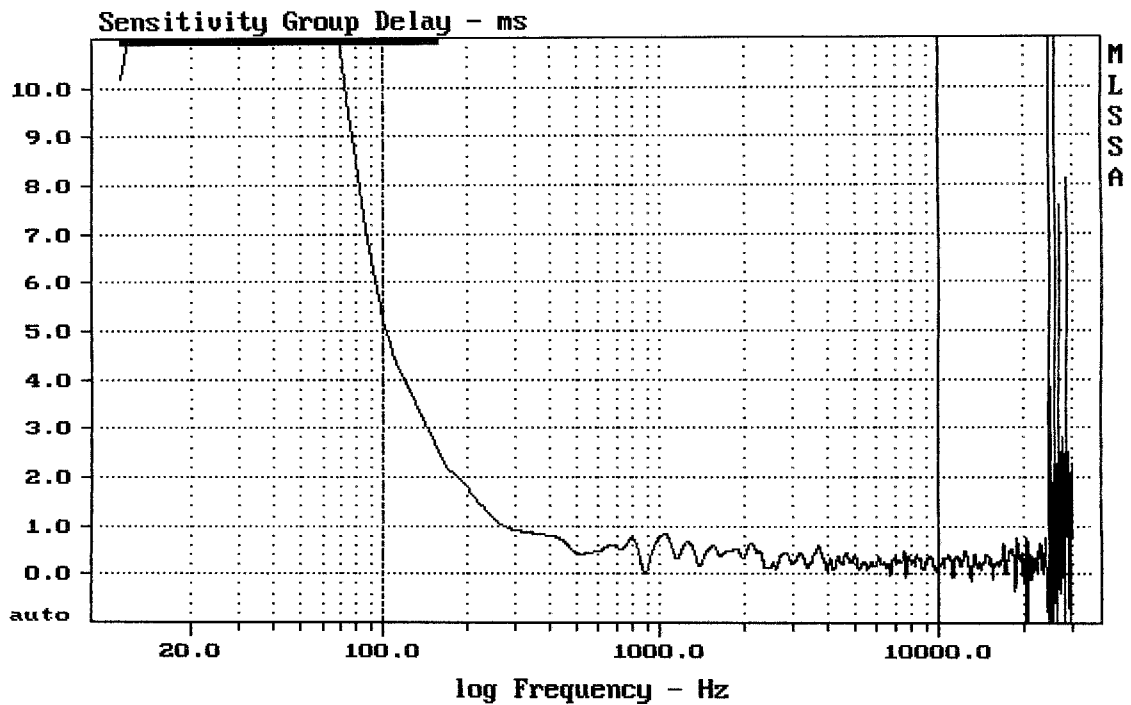

RCF NX M12-A

MLSSA: Frequency Domain

70 (4 18 022 Hz (24) 3 200 ---- (24)

mean: -803.3, rms: 804.5, std: 44.77, max: -551.8, min: -862.5

RCF NX M12-A

MLSSA: Frequency Domain

CURSOR: y = 0.177314 x = 9998.6680 (3604)