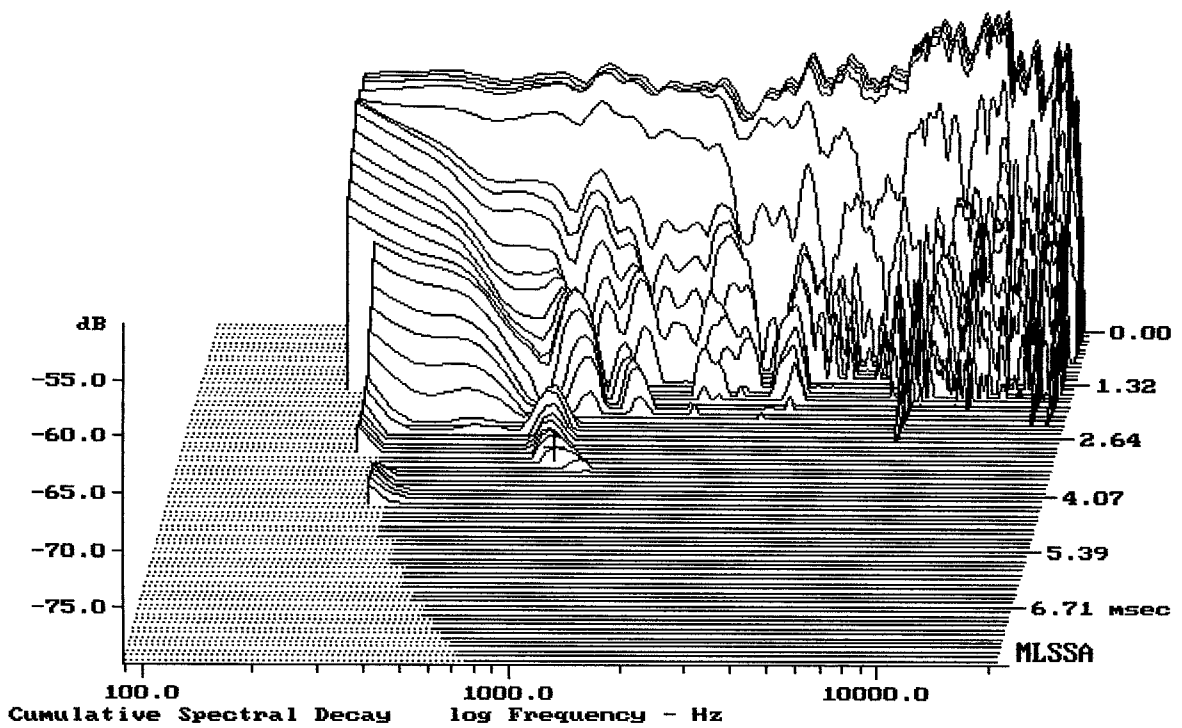

Horizontal margin = 1.00 inches; Vertical margin = 0.00 inches

RCF NX M12-A

MLSSA: Frequency Domain

Overlay Compare: dev= +24/-5.7, std= 6.1, avg= -25

RCF NX M12-A

MLSSA: Frequency Domain

Overlay Compare: dev= +3.2/-1.5, std= 0.71, avg= -0.98

RCF NX M12-A

MLSSA: Frequency Domain

70 (4 18 022 Hz (24) 3 200 ---- (24)

mean: -803.3, rms: 804.5, std: 44.77, max: -551.8, min: -862.5

RCF NX M12-A

MLSSA: Frequency Domain

CURSOR: y = 0.177314 x = 9998.6680 (3604)