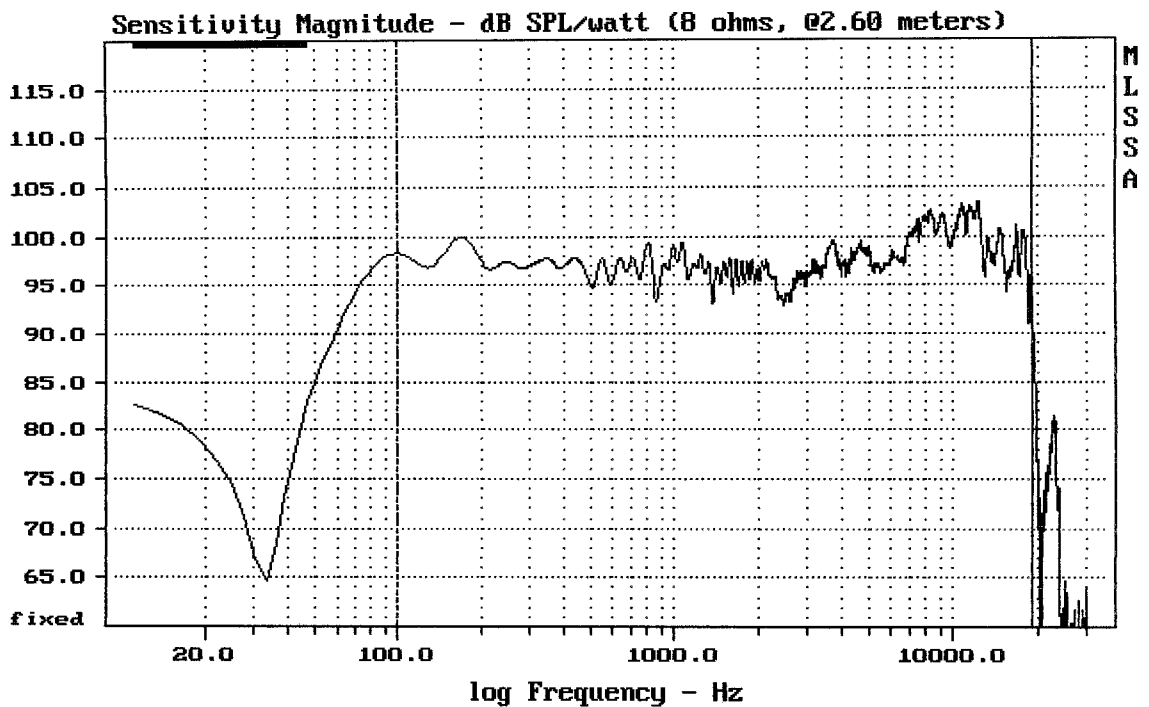

RCF NX M12-A

MLSSA: Frequency Domain