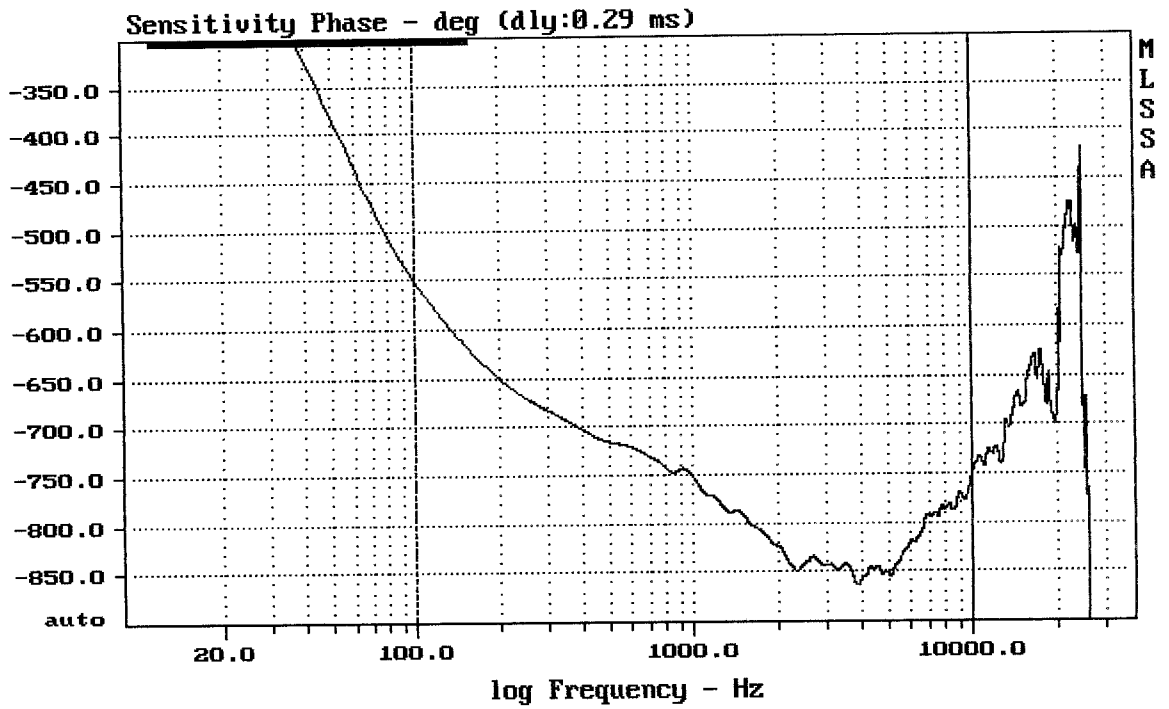

Horizontal margin = 1.00 inches; Vertical margin = 0.00 inches

RCF NX M12-A

MLSSA: Frequency Domain

Overlay Compare: dev= +24/-5.7, std= 6.1, avg= -25

RCF NX M12-A

MLSSA: Frequency Domain

Overlay Compare: dev= +3.2/-1.5, std= 0.71, avg= -0.98

RCF NX M12-A

MLSSA: Frequency Domain

70 (4 18 022 Hz (24) 3 200 ---- (24)

mean: -803.3, rms: 804.5, std: 44.77, max: -551.8, min: -862.5

RCF NX M12-A

MLSSA: Frequency Domain

CURSOR: y = 0.177314 x = 9998.6680 (3604)