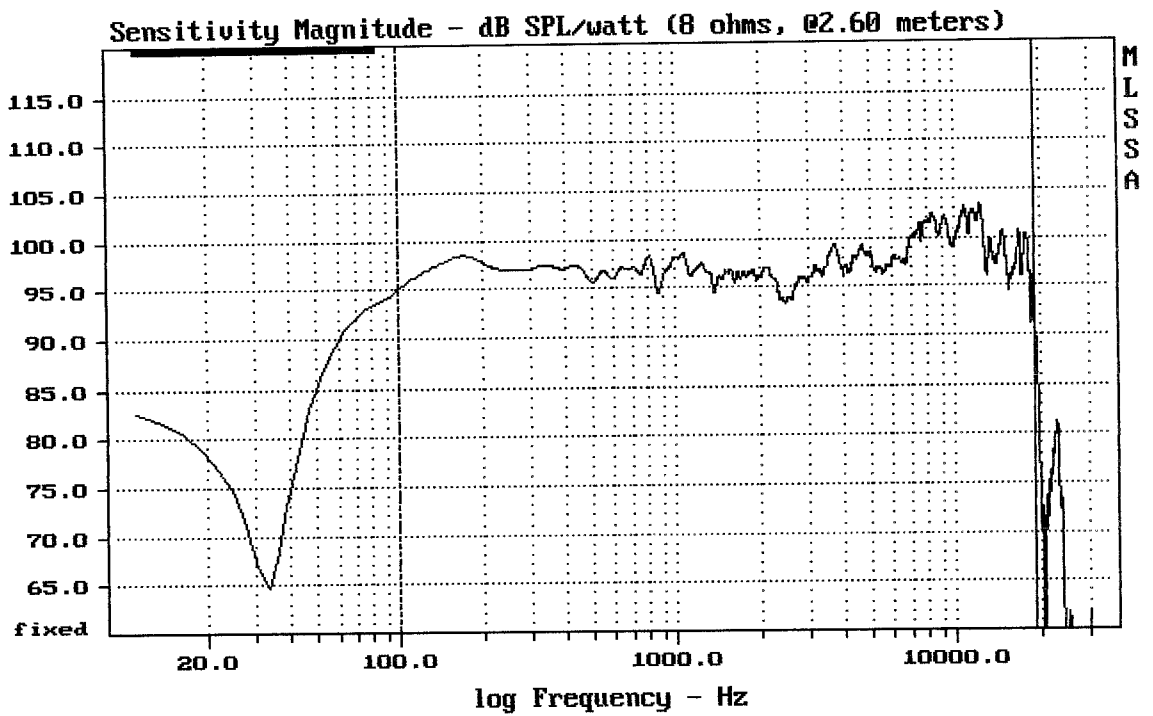

RCF NX M12-A

MLSSA: Frequency Domain

RCF NX M12-A