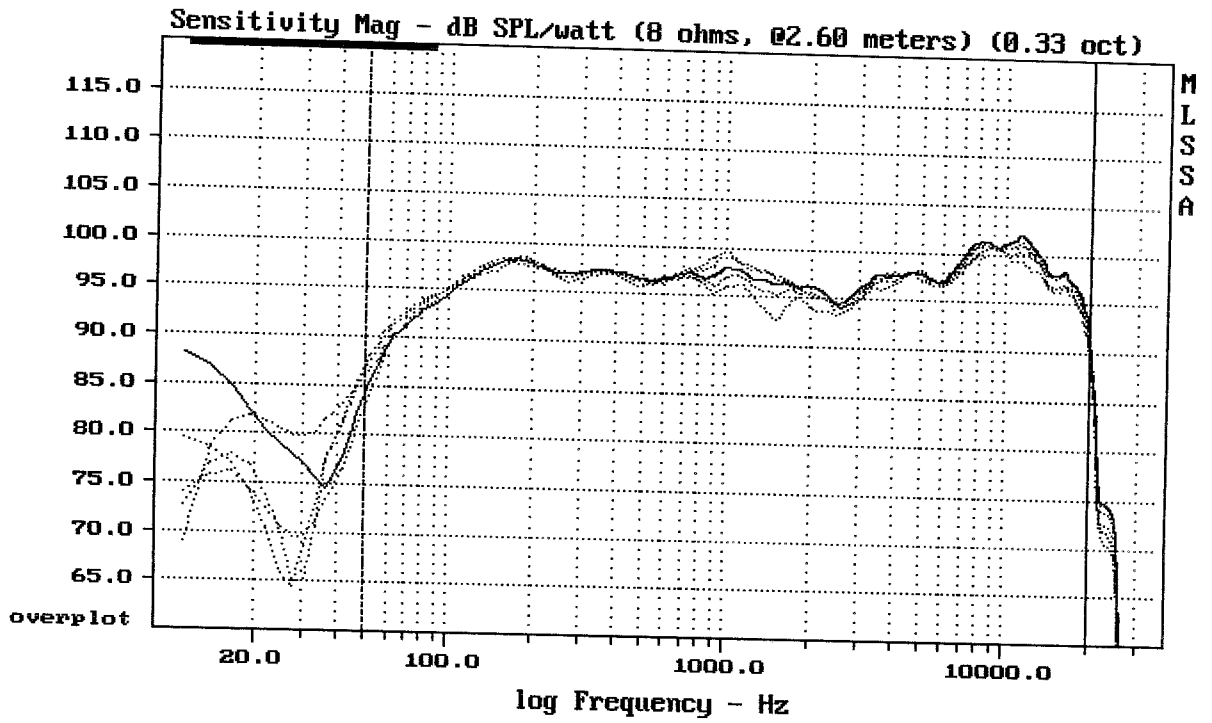

Horizontal margin = 1.00 inches; Vertical margin = 0.00 inches

RCF NX M12-A

MLSSA: Frequency Domain

Overlay Compare: dev= +24/-5.7, std= 6.1, avg= -25

RCF NX M12-A

MLSSA: Frequency Domain

Overlay Compare: dev= +3.2/-1.5, std= 0.71, avg= -0.98

RCF NX M12-A

MLSSA: Frequency Domain

70 (4 18 022 Hz (24) 3 200 ---- (24)

mean: -803.3, rms: 804.5, std: 44.77, max: -551.8, min: -862.5

RCF NX M12-A

MLSSA: Frequency Domain

CURSOR: y = 0.177314 x = 9998.6680 (3604)