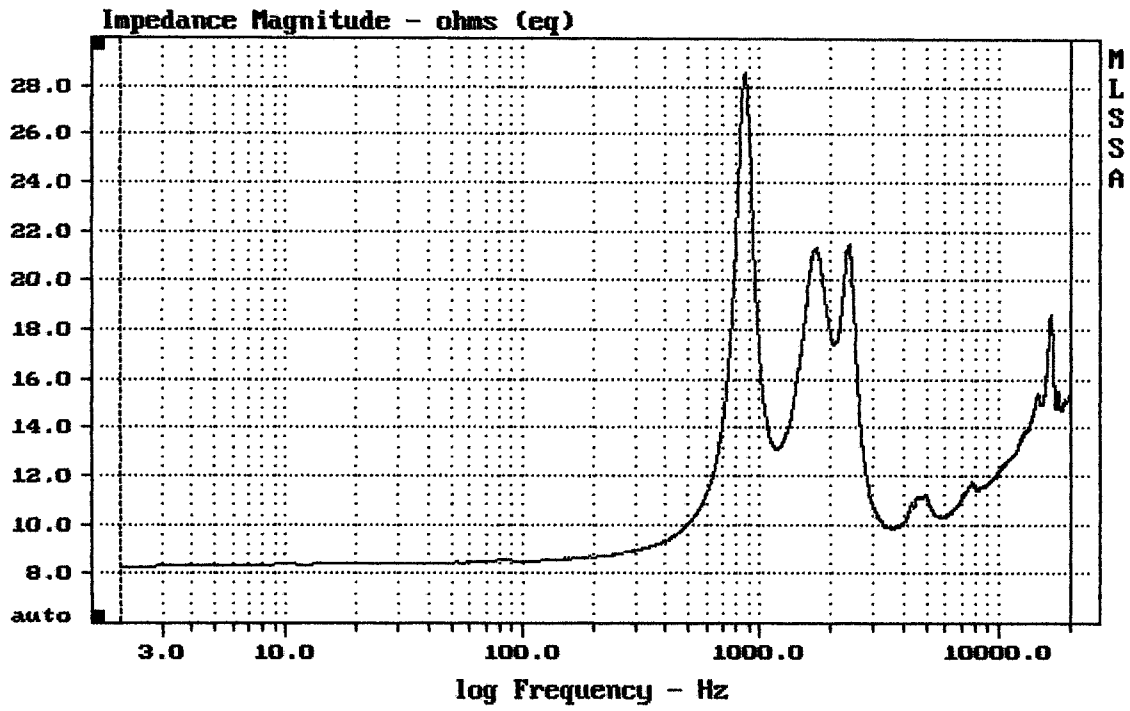

Level (699:18000 Hz) = 109.79 dB SPL/watt (16 ohms, @1.00 meters)

DE258/16 + A7578

MLSSA: Frequency Domain

-63.67 dB, 1332 Hz (30), 2.860 msec (27)

DTTO

---

mean: 13.49, rms: 13.79, std: 2.844, max: 28.62, min: 8.259

---

DE250/16

MLSSA: Frequency Domain

---

mean: 13.5, rms: 13.81, std: 2.91, max: 26.45, min: 8.047

---

DTTO + A7570

MLSSA: Frequency Domain