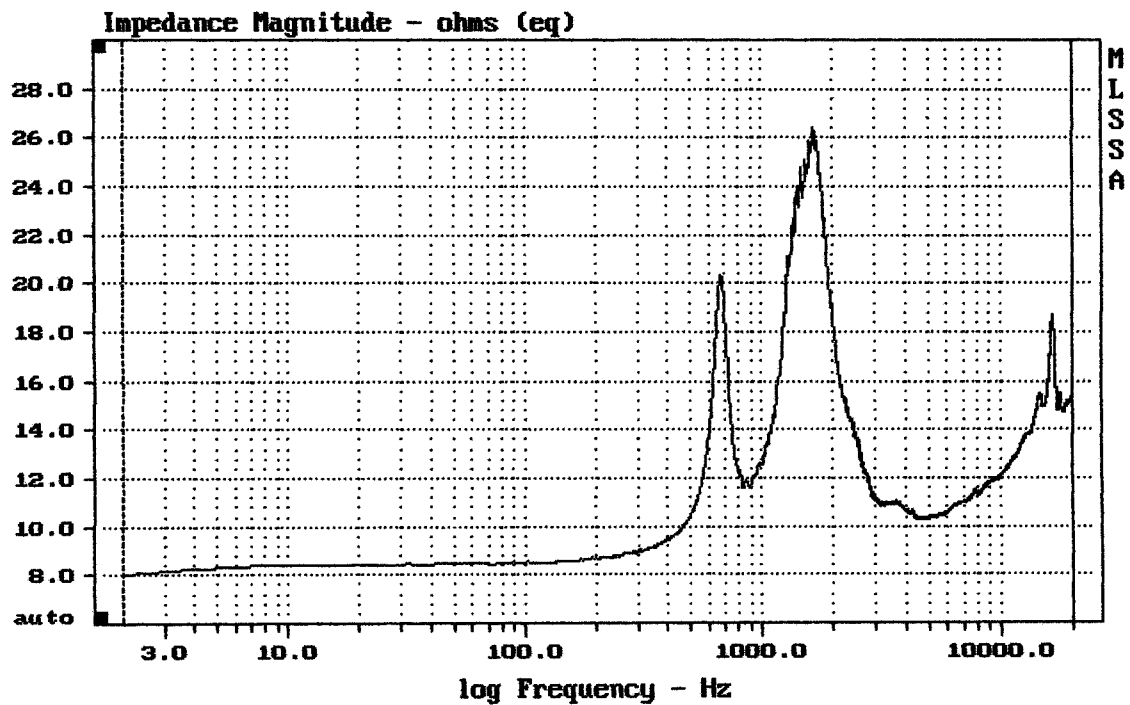

Level (699:18000 Hz) = 109.79 dB SPL/watt (16 ohms, @1.00 meters)

DE258/16 + A7578

MLSSA: Frequency Domain

-63.67 dB, 1332 Hz (30), 2.860 msec (27)

DTTO

---

mean: 13.49, rms: 13.79, std: 2.844, max: 28.62, min: 8.259

---

DE250/16

MLSSA: Frequency Domain

---

mean: 13.5, rms: 13.81, std: 2.91, max: 26.45, min: 8.047

---

DTTO + A7570

MLSSA: Frequency Domain