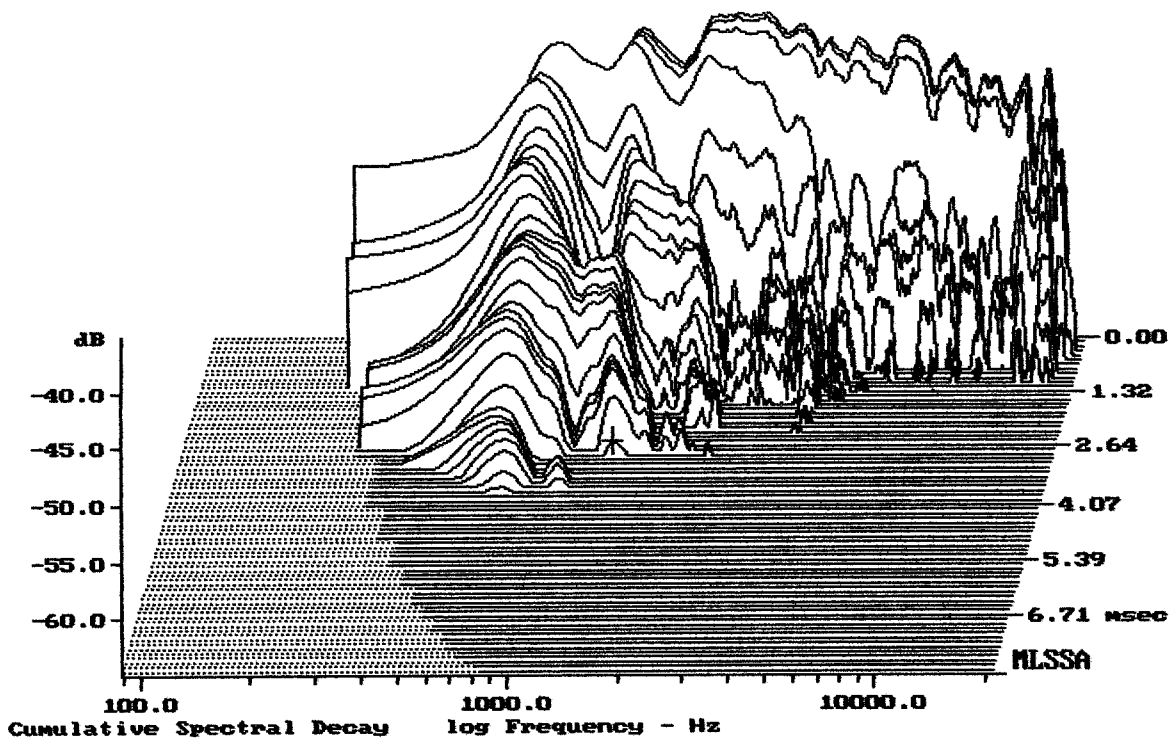

Level (699:18000 Hz) = 109.79 dB SPL/watt (16 ohms, @1.00 meters)

DE258/16 + A7578

MLSSA: Frequency Domain

-63.67 dB, 1332 Hz (30), 2.860 msec (27)

DTTO

---

mean: 13.49, rms: 13.79, std: 2.844, max: 28.62, min: 8.259

---

DE250/16

MLSSA: Frequency Domain

---

mean: 13.5, rms: 13.81, std: 2.91, max: 26.45, min: 8.047

---

DTTO + A7570

MLSSA: Frequency Domain